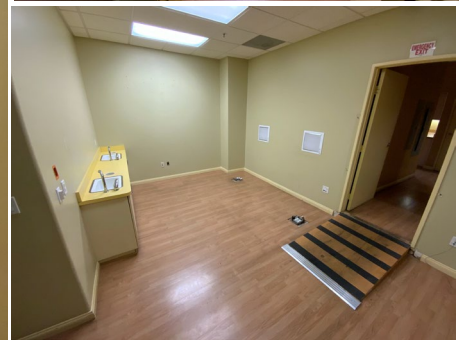

Dental Office Space

Spacious Dental Office located in the heart of Oakland. A well positioned corner location serving the greater Fruitvale Village district and beyond. Consistent flow of new clients form adjacent Bart Station. This property is home to local High School and Head Start Programs along with a senior center and legal office. This is a new and exciting opportunity for any interested party.

- ▶ 2,822 Sqft
- ▶ 4 Op rooms in smaller space.
- ▶ 7 Op rooms in larger space.
- ▶ Adjacent to Fruitvale BART Station.

When Available? NOW!

Where: 3301 E12th St #177,
Oakland Ca 94601

Time: 9am-3pm

Contact: Jennelyn Fang 510-535-7178