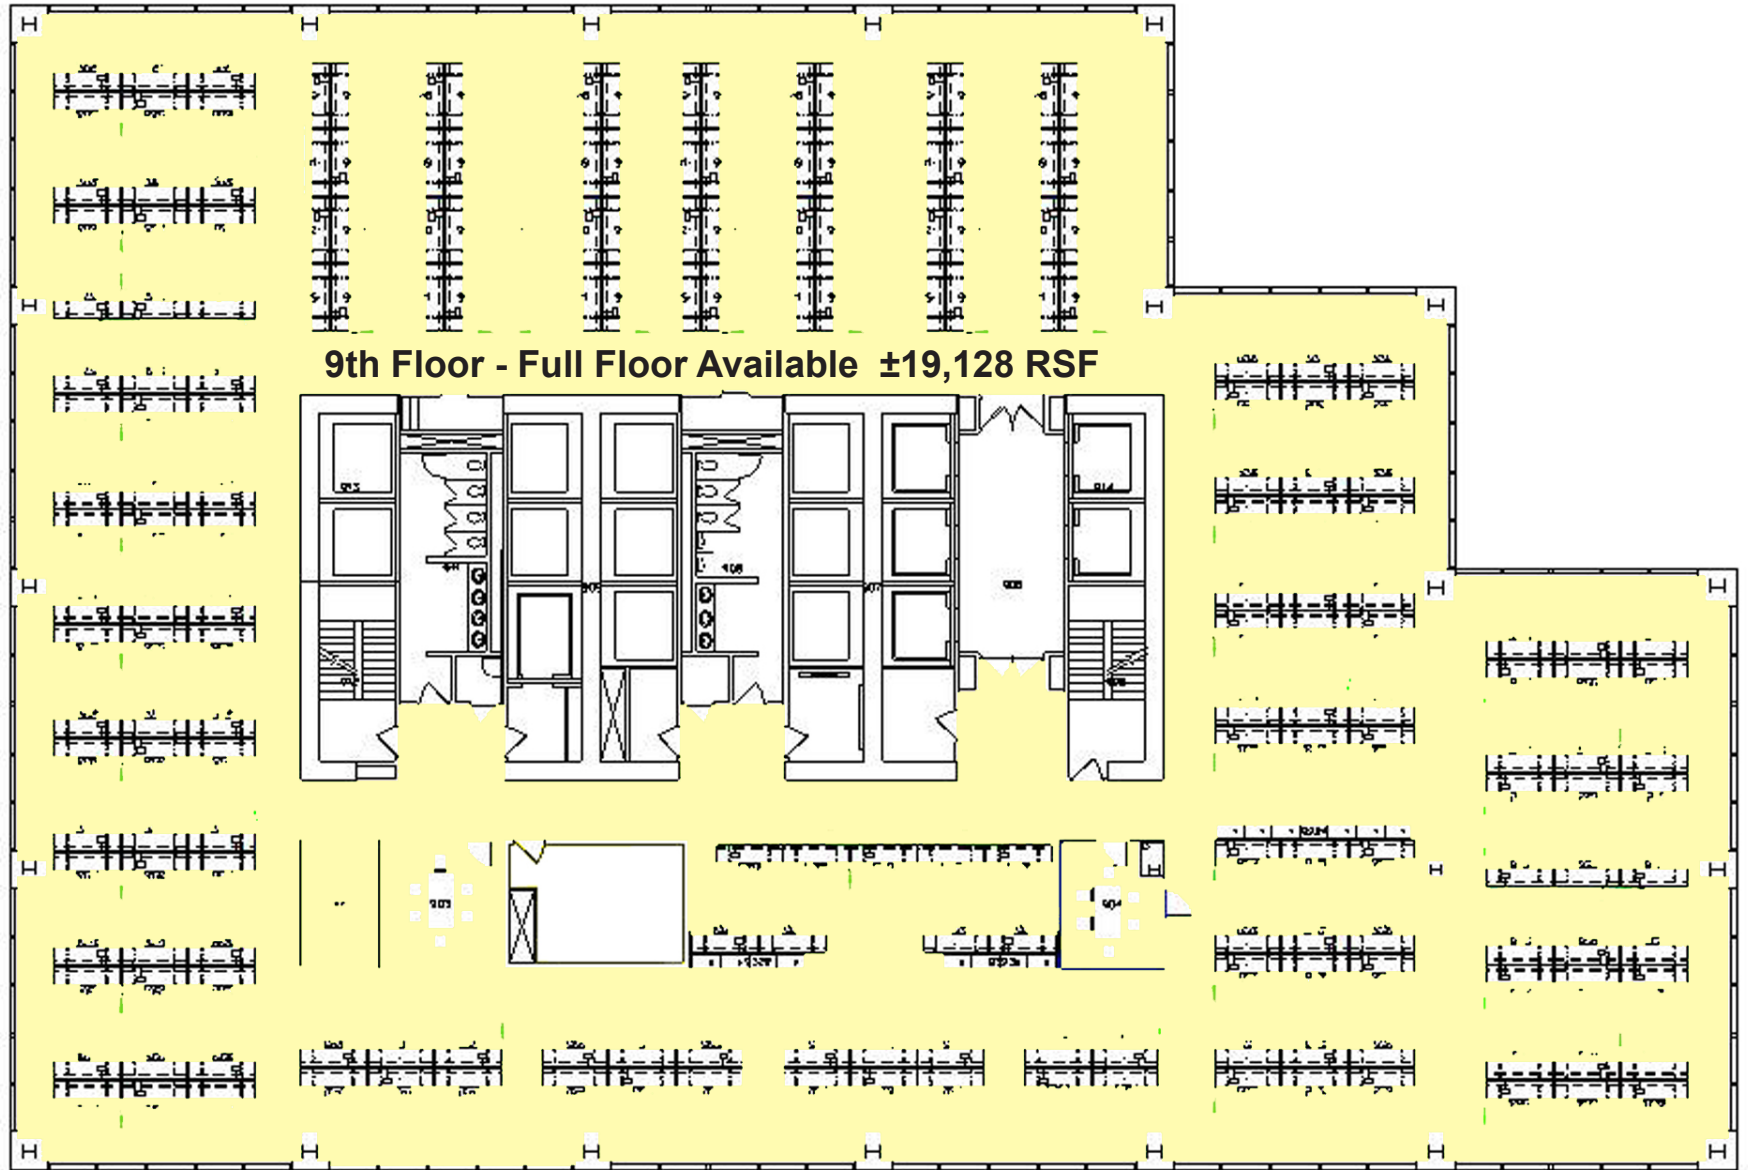

W. Capitol Ave

W Capitol Ave

6th St

Simmons Tower - 1st Floor Lobby

W. Capitol Ave

Simmons Tower - 3rd Floor

W. Capitol Ave

Suite 400
PRIVATE BALCONY

Suite 400
±5,040 RSF

6th St

Simmons Tower - 4th Floor

W. Capitol Ave

6th St

Simmons Tower - 7th Floor

W. Capitol Ave

6th St

Simmons Tower - 9th Floor

W. Capitol Ave

6th St

Simmons Tower - 11th Floor

W. Capitol Ave

6th St

Simmons Tower - 16th Floor

W. Capitol Ave