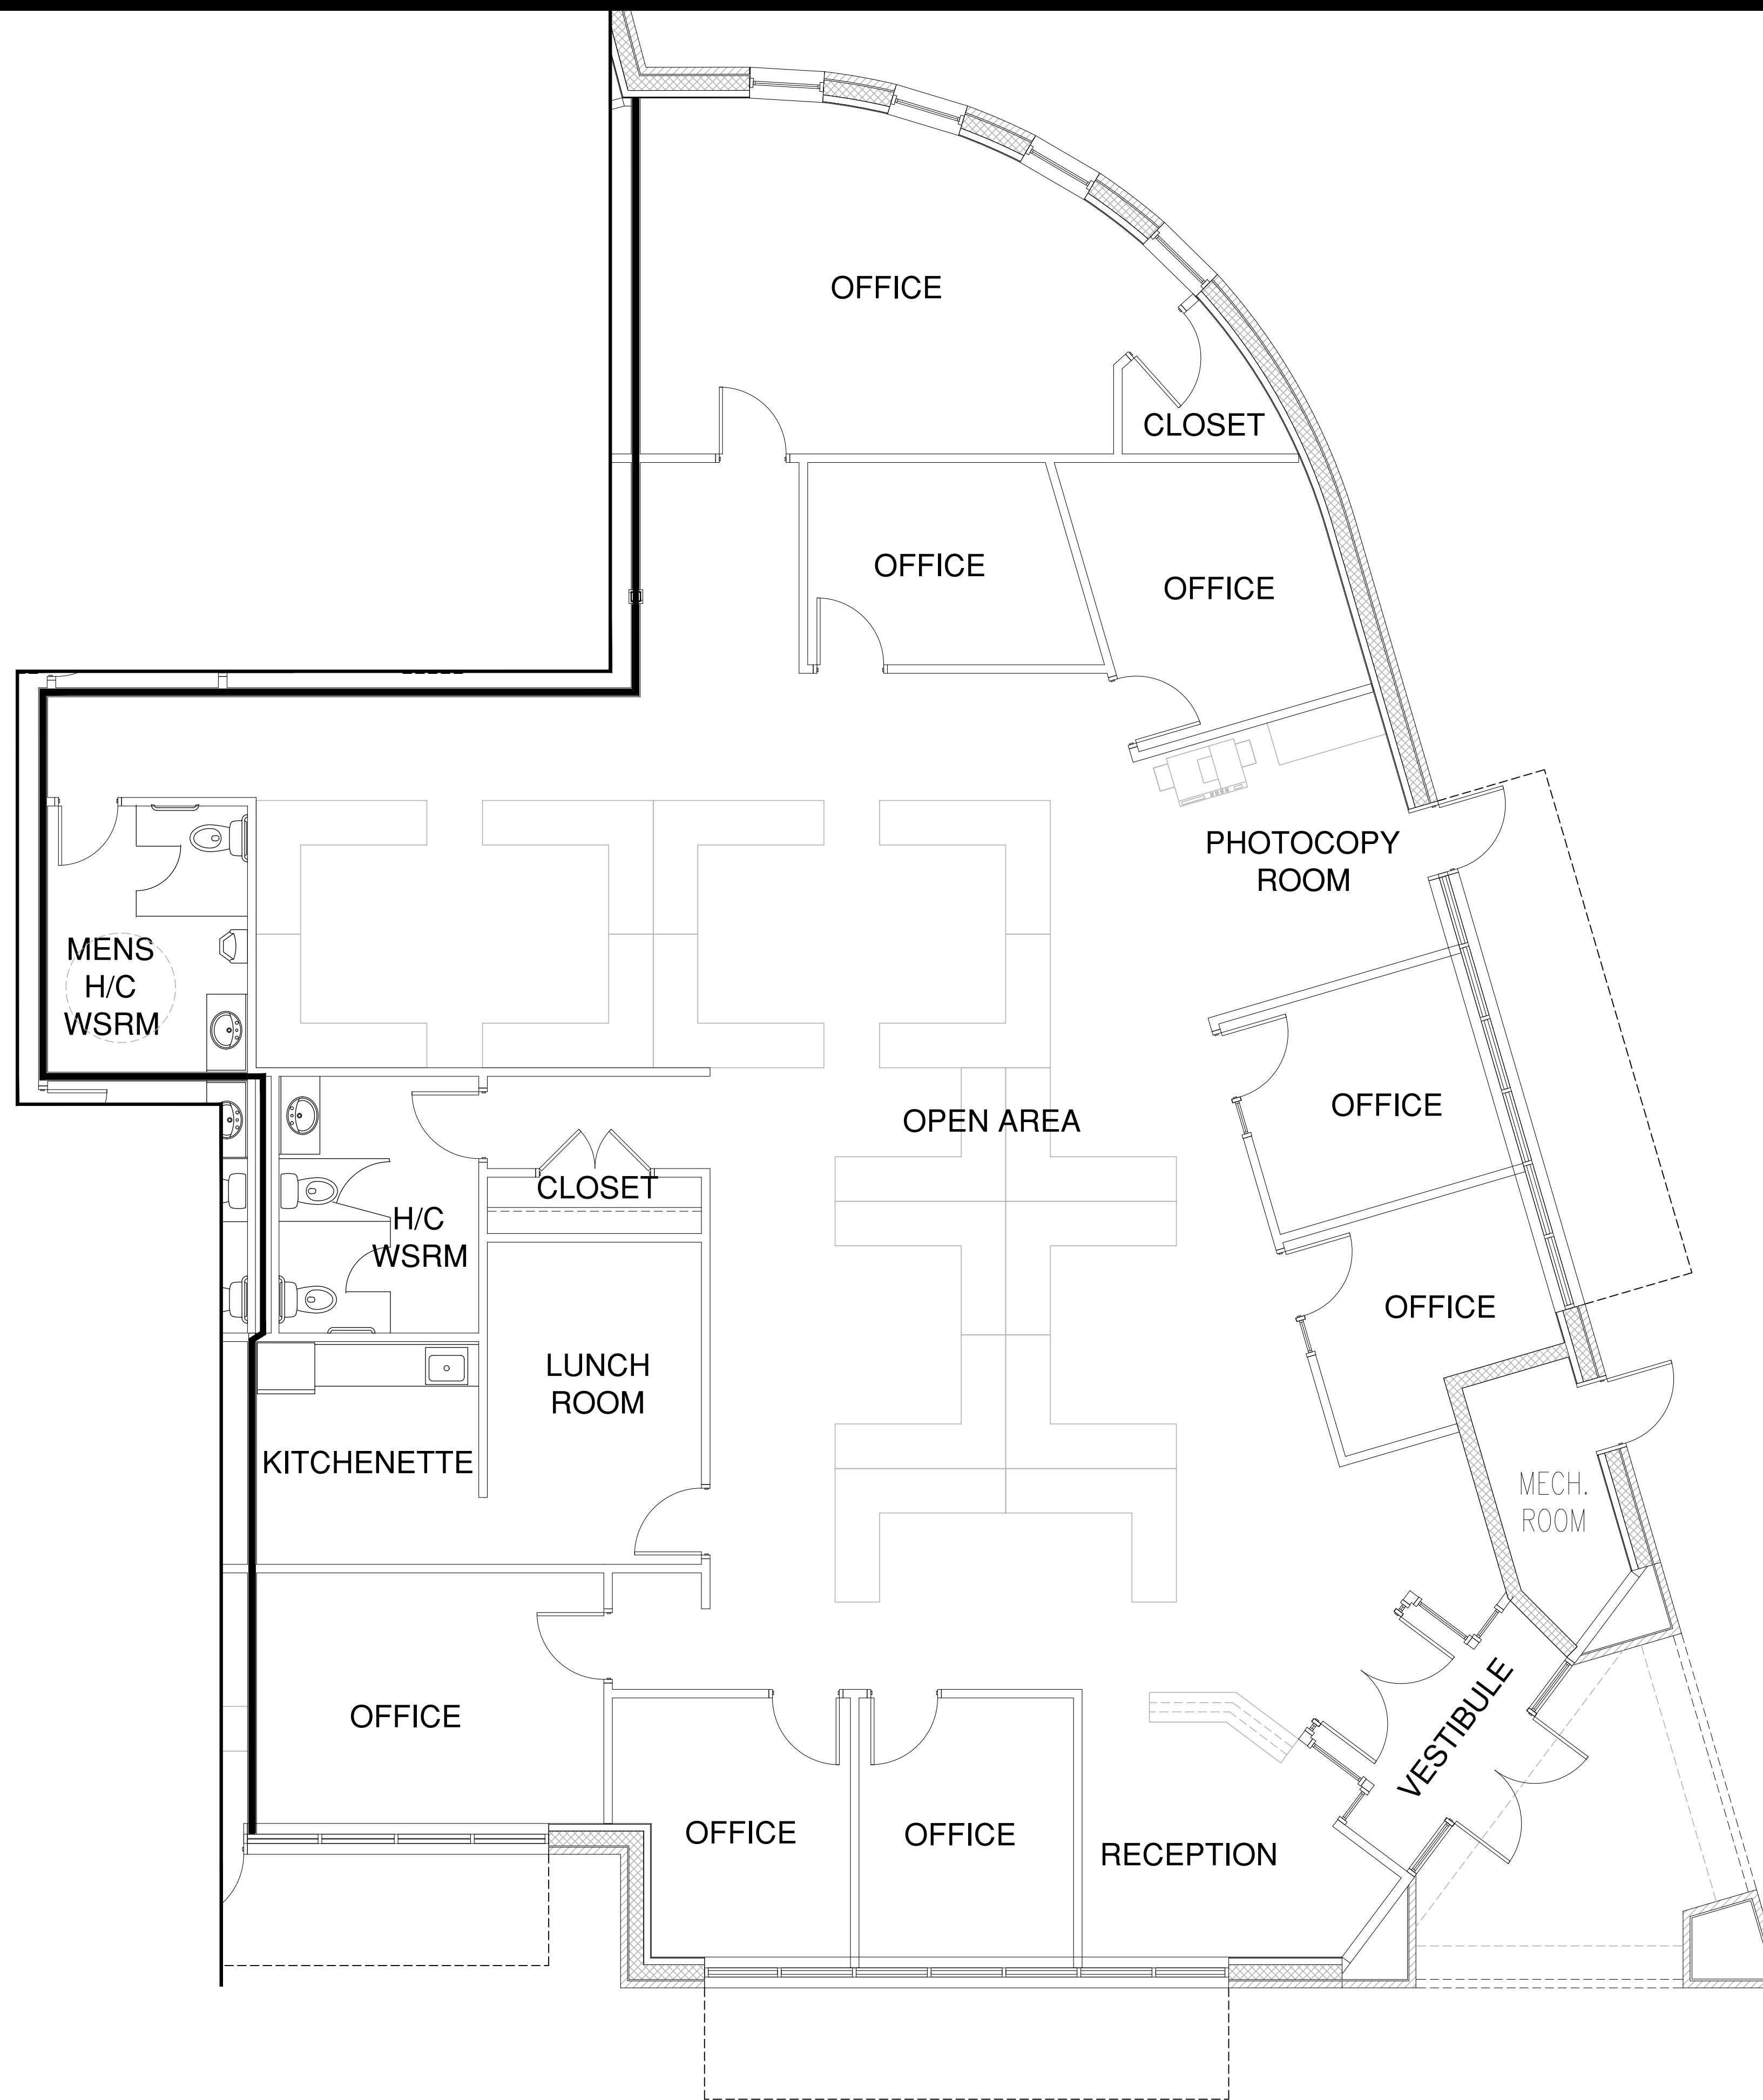

KEY PLAN
SCALE: N.T.S.

SUITE 530 (4,077 sq.ft.)
GREENWOOD CENTRE - BUILDING 500
3200 DEZIEL DRIVE, WINDSOR, ON.