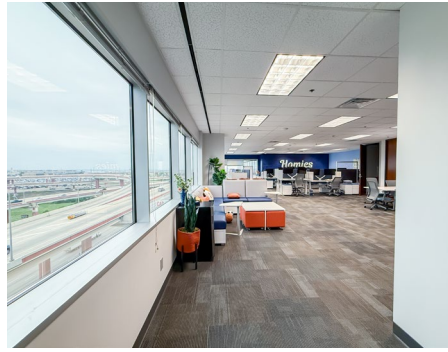

STE 900 FLOORPLAN:

Copyright © 2026 Stream Realty Partners. All rights reserved.
The information contained herein was obtained from sources believed reliable; however, Stream Realty Partners, L.P. make no guarantees, warranties, or representations as to the completeness or accuracy thereof. The presentation of this property is submitted subject to errors, change of price, or conditions, prior sale or lease, or withdrawal without notice.

**CALL BROKER
FOR RATE**

Scott Ferguson | 210 298 8531
scott.ferguson@streamrealty.com

Kenneth Hartmann | 210 298 8536
kenneth.hartmann@streamrealty.com