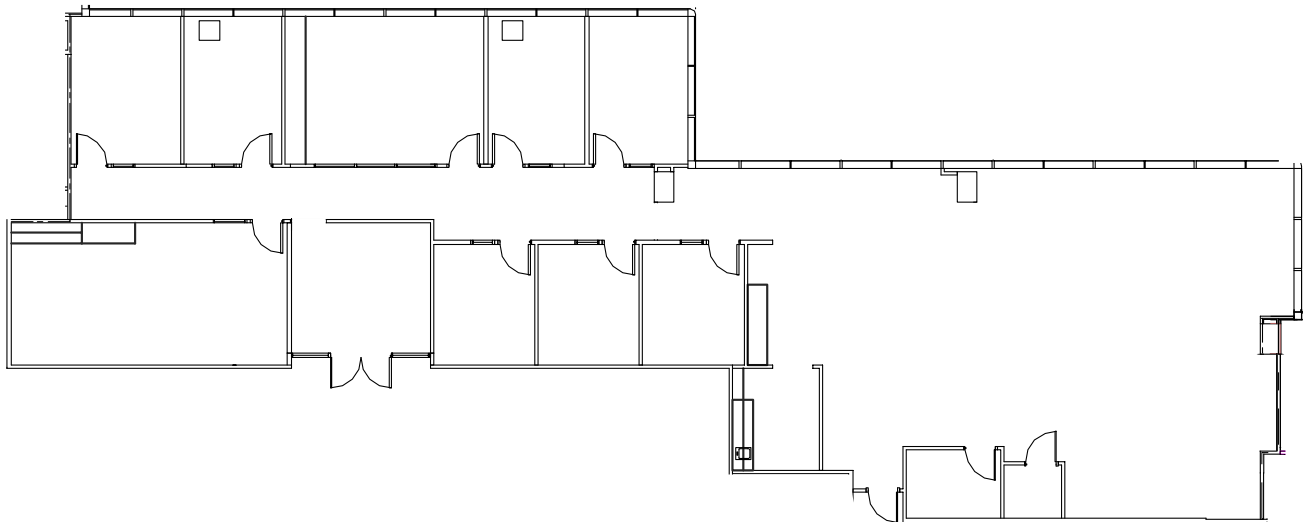

Immediately off
elevator lobby

Furniture
available

Excellent
views

Scott Ferguson | 210 298 8531
scott.ferguson@streamrealty.com

Kenneth Hartmann | 210 298 8536
kenneth.hartmann@streamrealty.com

STE 900 FLOORPLAN: