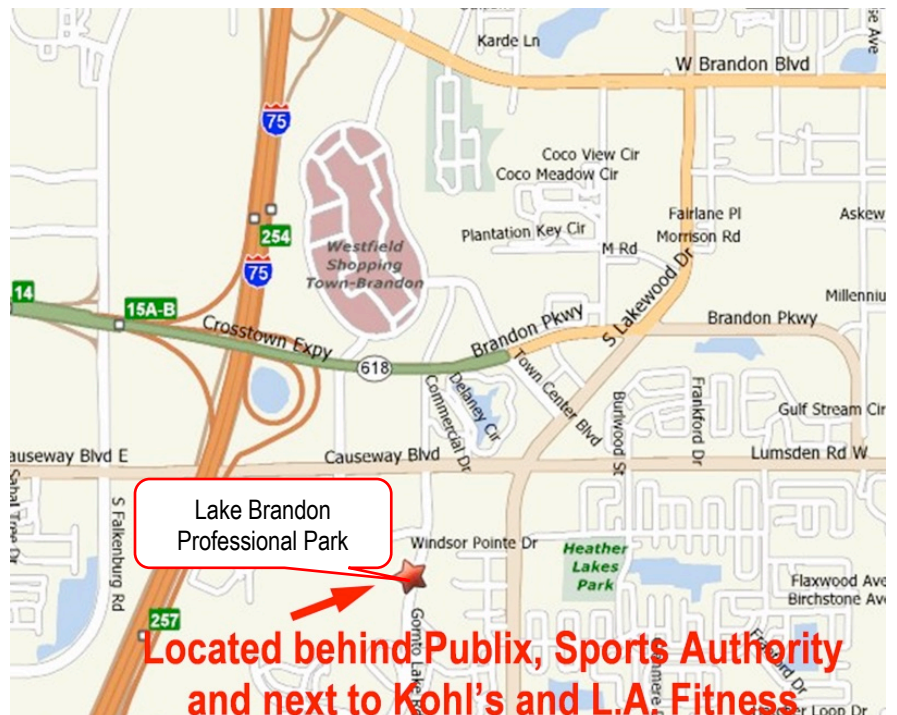

#### PROPERTY FEATURES include:

- building offers professional/ medical office layout
- offices are built-out and walls are pre-plumbed for sinks in exam rooms
- beautiful Mediterranean architecture with tile roof and archways
- located one block south of Causeway Blvd. next to Brandon's hottest retail sector
- space is ready for occupancy in 30 days from lease signing!