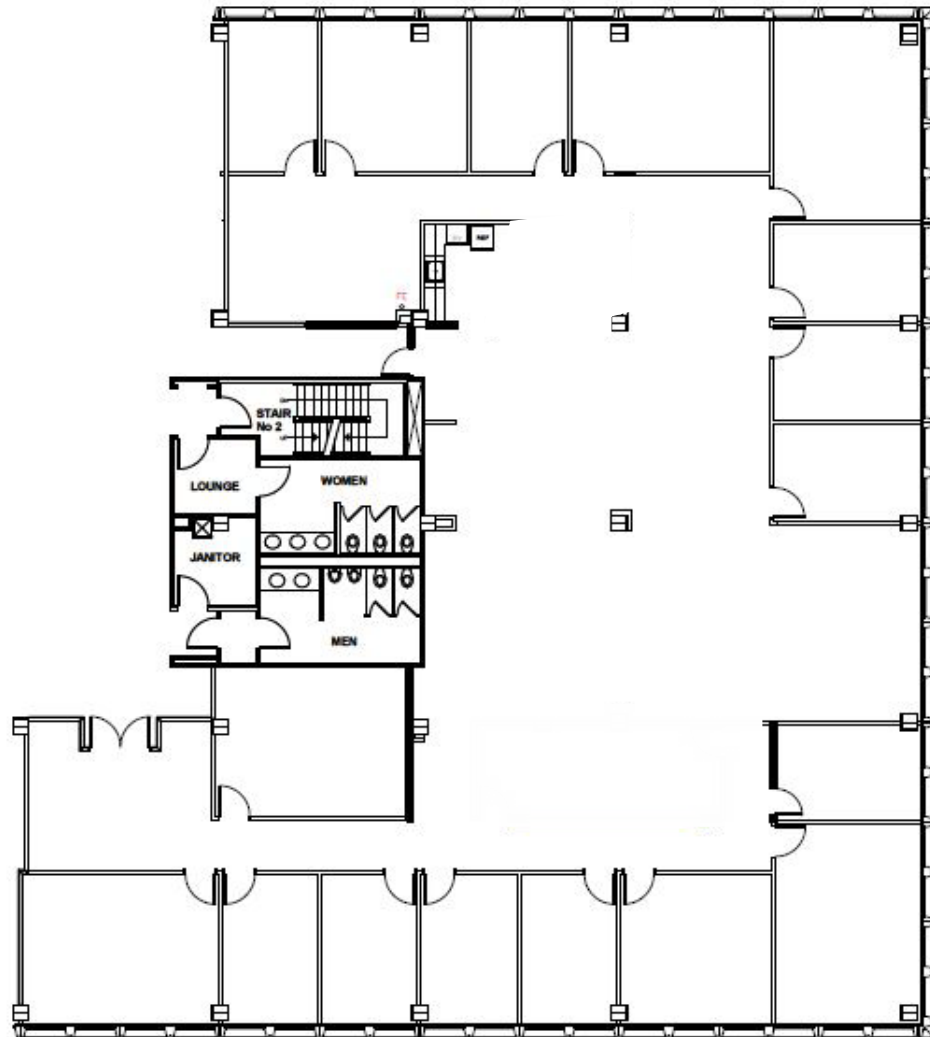

# 56 PERIMETER CENTER EAST

56 PERIMETER CENTER EAST | SUITE 400 - 8,405 RSF

ATLANTA, GA 30305

TOM PARKER

404.281.5204

tparker@skcr.com

SCOTT MARTIN

770.377.9922