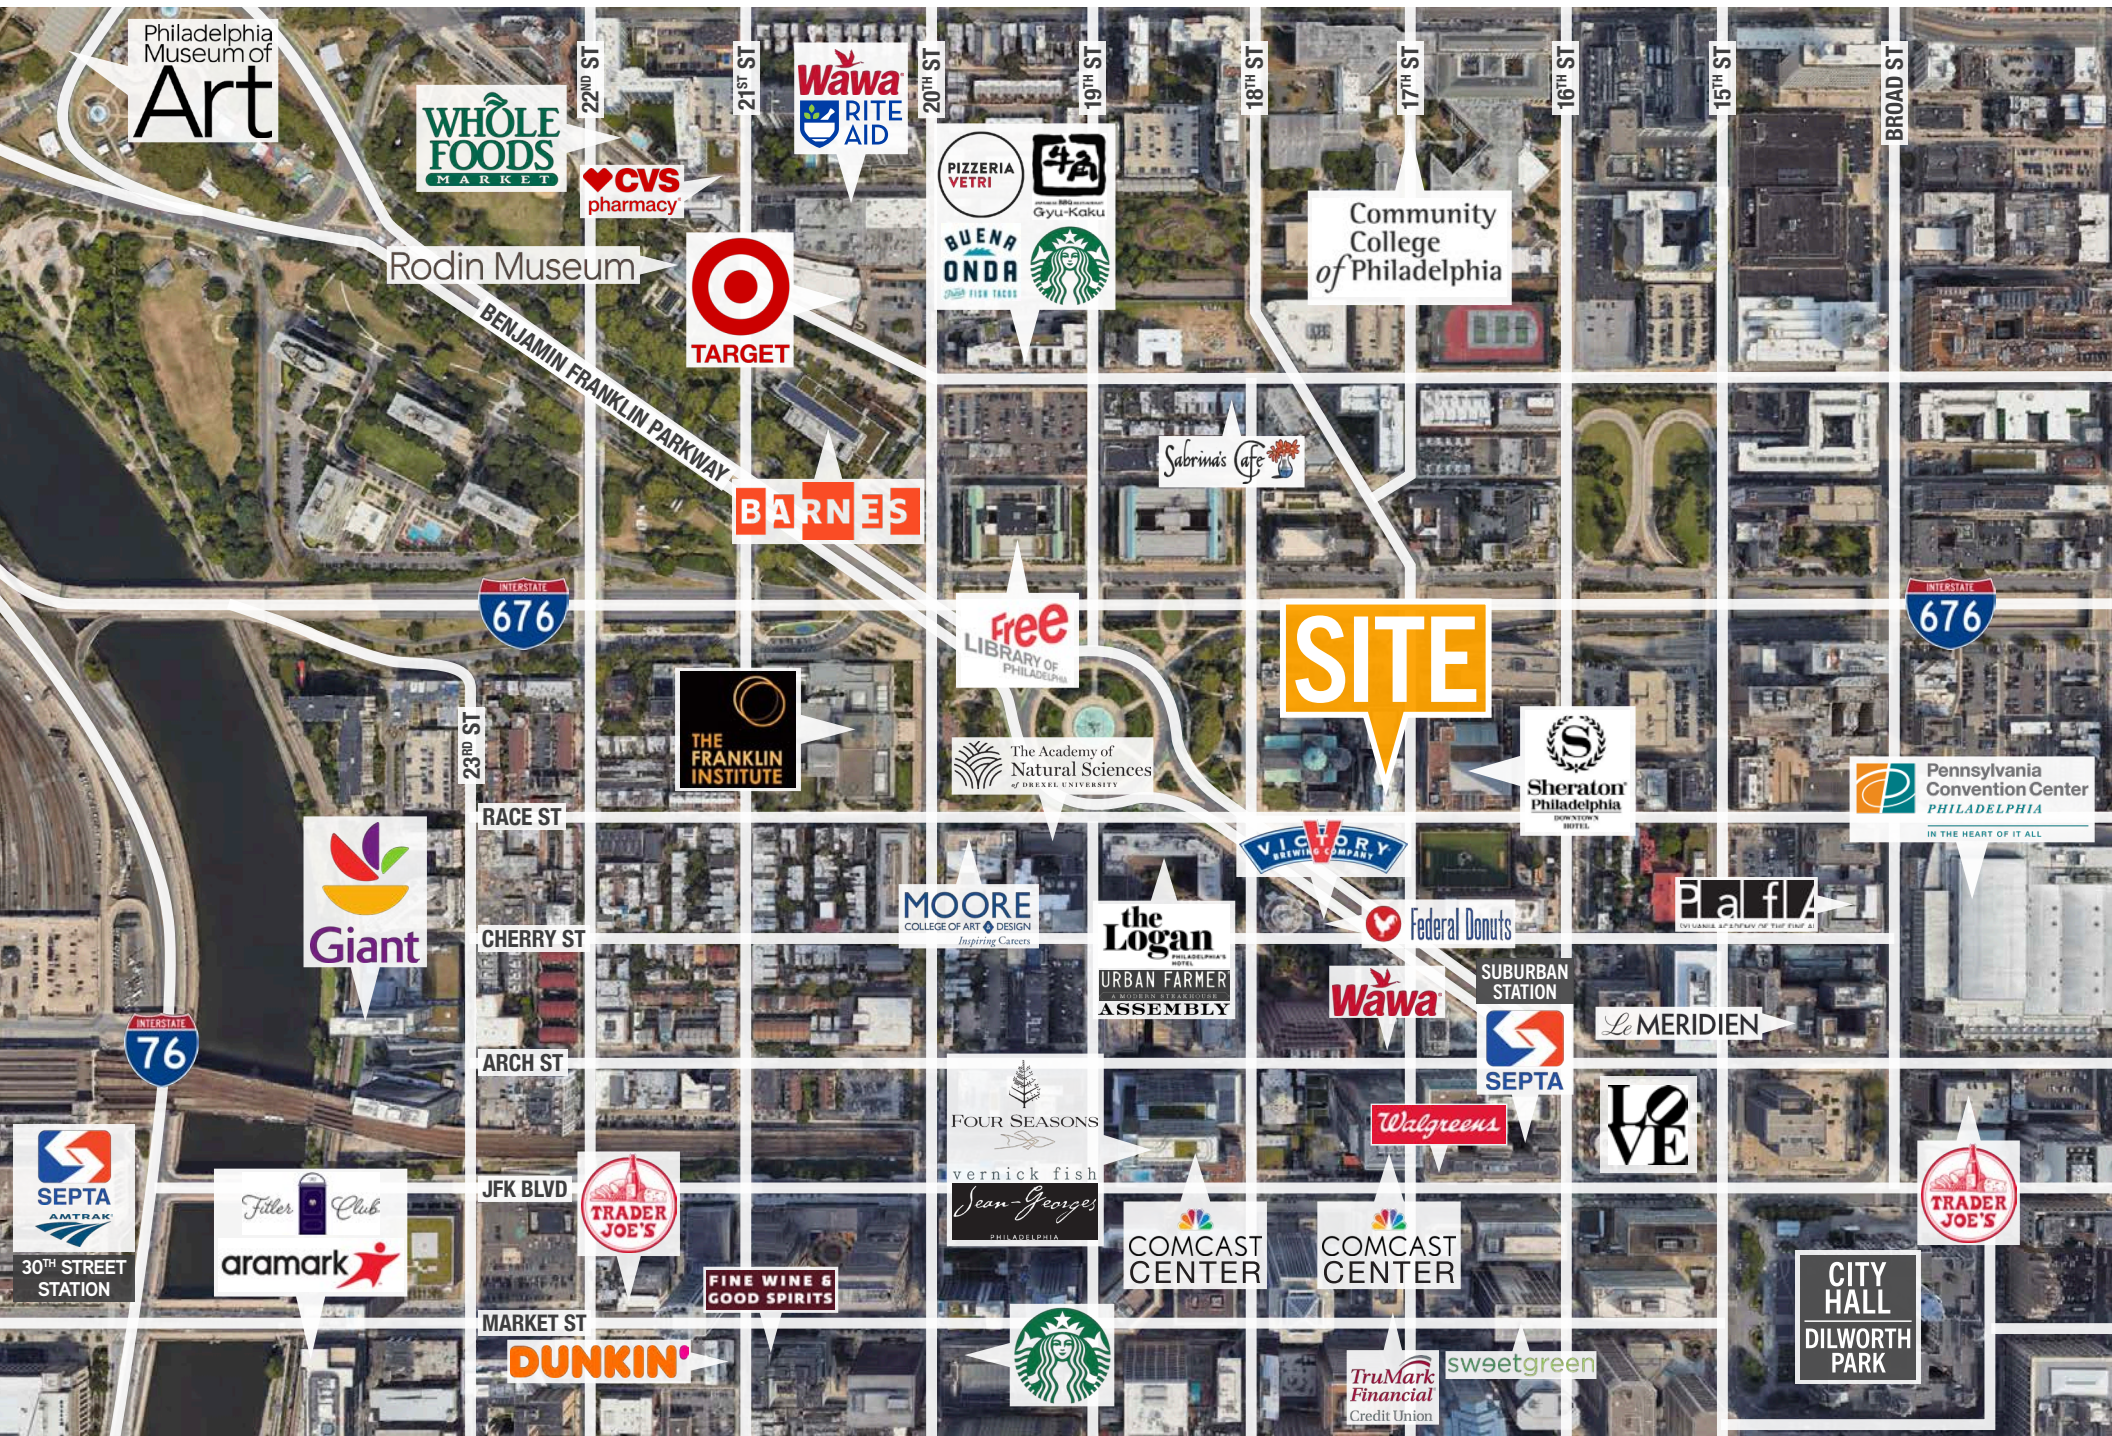

RETAIL AERIAL

1701 RACE STREET | PHILADELPHIA, PA

STEVE JEFFRIES
steve.j@tristatecr.com
215.300.9688

TRISTATECR.COM

Philadelphia Museum of Art

WHOLE FOODS MARKET

CVS pharmacy

Wawa RITE AID

PIZZERIA VETRI
BUENA ONDA
Starbucks
Gyu-Kaku

Community College of Philadelphia

Rodin Museum

TARGET

BARNES

Sabrina's Cafe

free LIBRARY OF PHILADELPHIA

SITE

The Academy of Natural Sciences of Drexel University

THE FRANKLIN INSTITUTE

Sheraton Philadelphia Downtown Hotels

Pennsylvania Convention Center PHILADELPHIA
IN THE HEART OF IT ALL

Giant

MOORE COLLEGE OF ART & DESIGN
Inspiring Careers

the Logan PHILADELPHIA HOTEL
URBAN FARMER A MODERN STEAKHOUSE ASSEMBLY

Federal Donuts

Plaf

RACE ST

CHERRY ST

ARCH ST

JFK BLVD

MARKET ST

aremark

TRADER JOE'S

FINE WINE & GOOD SPIRITS

FOUR SEASONS
vernick fish
Sean-Georges PHILADELPHIA

COMCAST CENTER

COMCAST CENTER

Walgreens

Le MERIDIEN

LOVE

TRADER JOE'S

CITY HALL
DILWORTH PARK

INTERSTATE 76

INTERSTATE 676

INTERSTATE 676

SEPTA AMTRAK
30th STREET STATION

SUBURBAN STATION
SEPTA

TruMark Financial Credit Union

swaetgreen