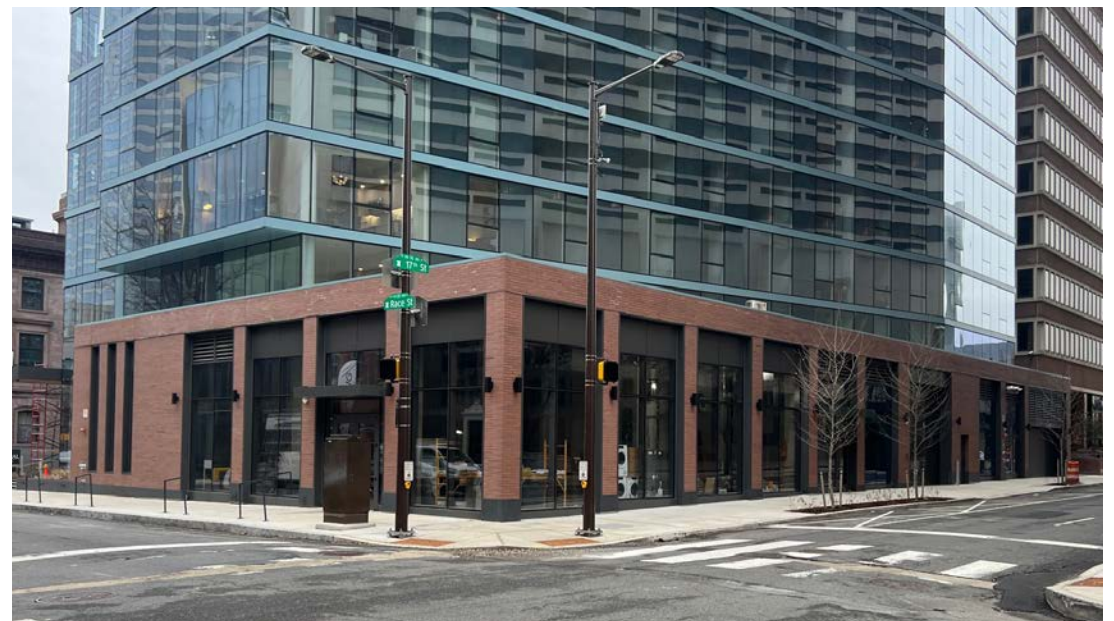

LISTING DETAILS

1701 RACE STREET | PHILADELPHIA, PA

STEVE JEFFRIES
steve.j@tristatecr.com
215.300.9688

TRISTATECR.COM

PROPERTY HIGHLIGHTS

- 2,100 SF new construction corner retail space located on the ground floor of One Cathedral Square beneath 273 luxury residential units
- Outdoor seating available
- Located just off of the Benjamin Franklin Parkway and steps from Logan Square
- Two blocks from the Comcast Center and Comcast Technology Center
- Walking distance to major tourist attractions including The Philadelphia Museum of Art, The Franklin Institute and The Barnes Foundation
- Surrounded by numerous hotels including The Logan, The Four Seasons and The Sheraton

NEIGHBORING TENANTS