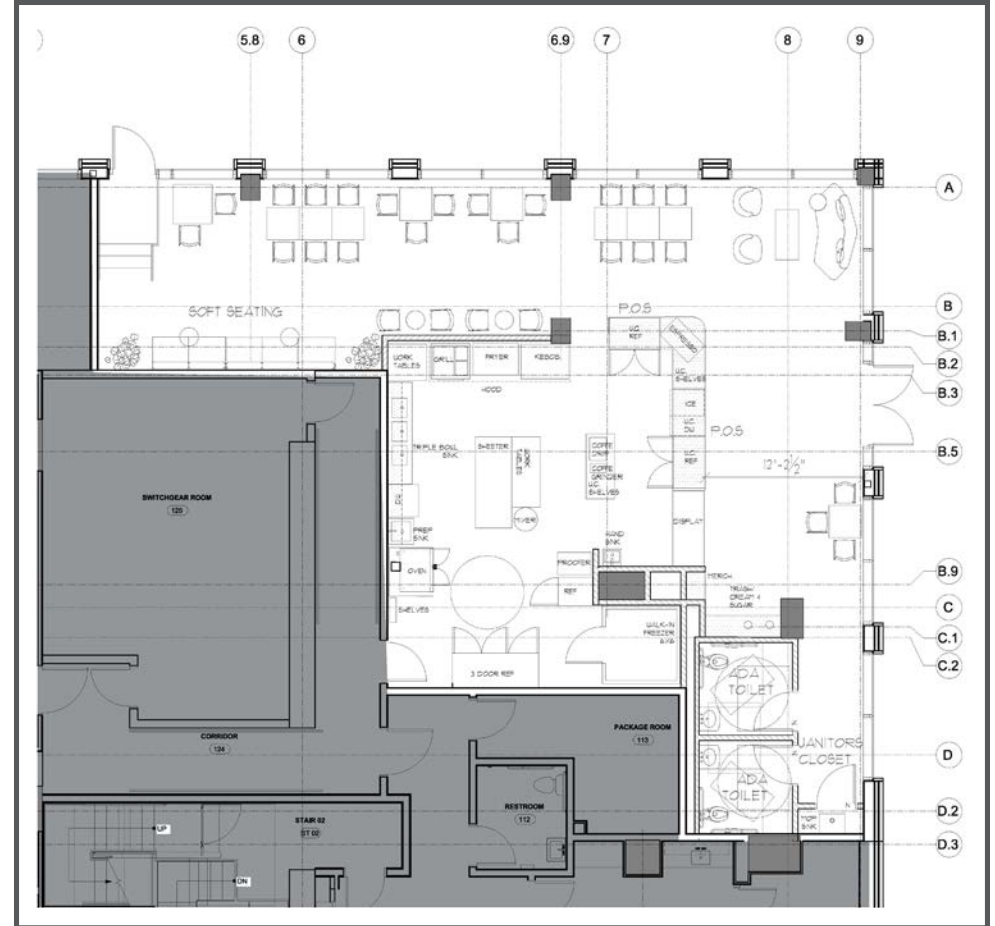

MOCK CAFE PLANS

1701 RACE STREET | PHILADELPHIA, PA

STEVE JEFFRIES
steve.j@tristatecr.com
215.300.9688

TRISTATECR.COM

Option 2