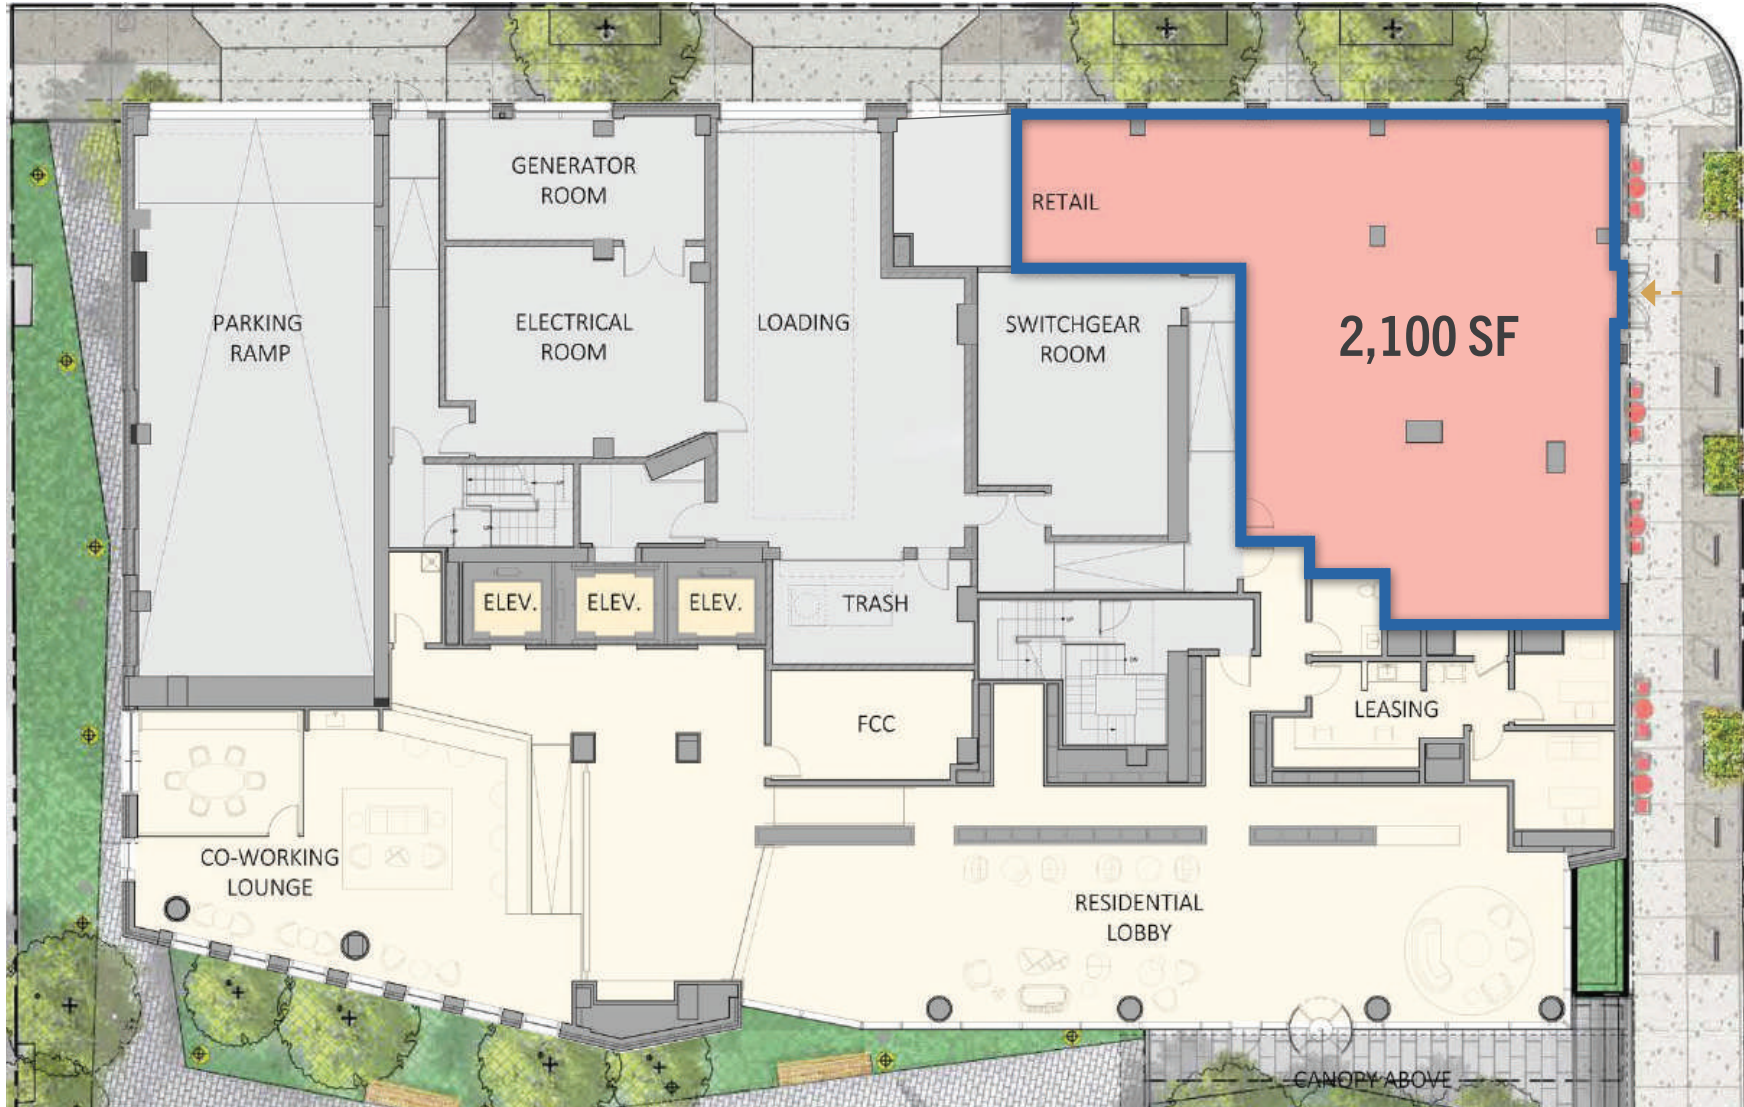

SITE PLAN

1701 RACE STREET | PHILADELPHIA, PA

STEVE JEFFRIES
steve.j@tristatecr.com
215.300.9688

TRISTATECR.COM