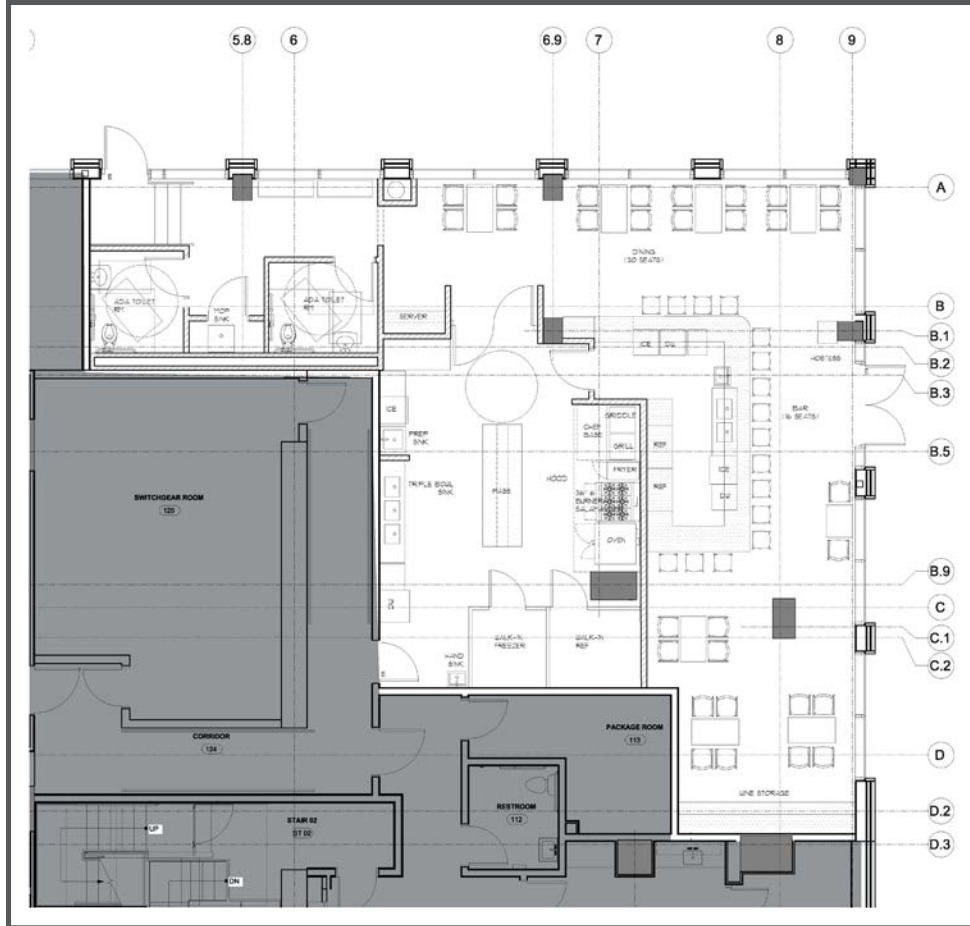

MOCK CAFE PLANS

1701 RACE STREET | PHILADELPHIA, PA

STEVE JEFFRIES
steve.j@tristatecr.com
215.300.9688

TRISTATECR.COM

Option 1