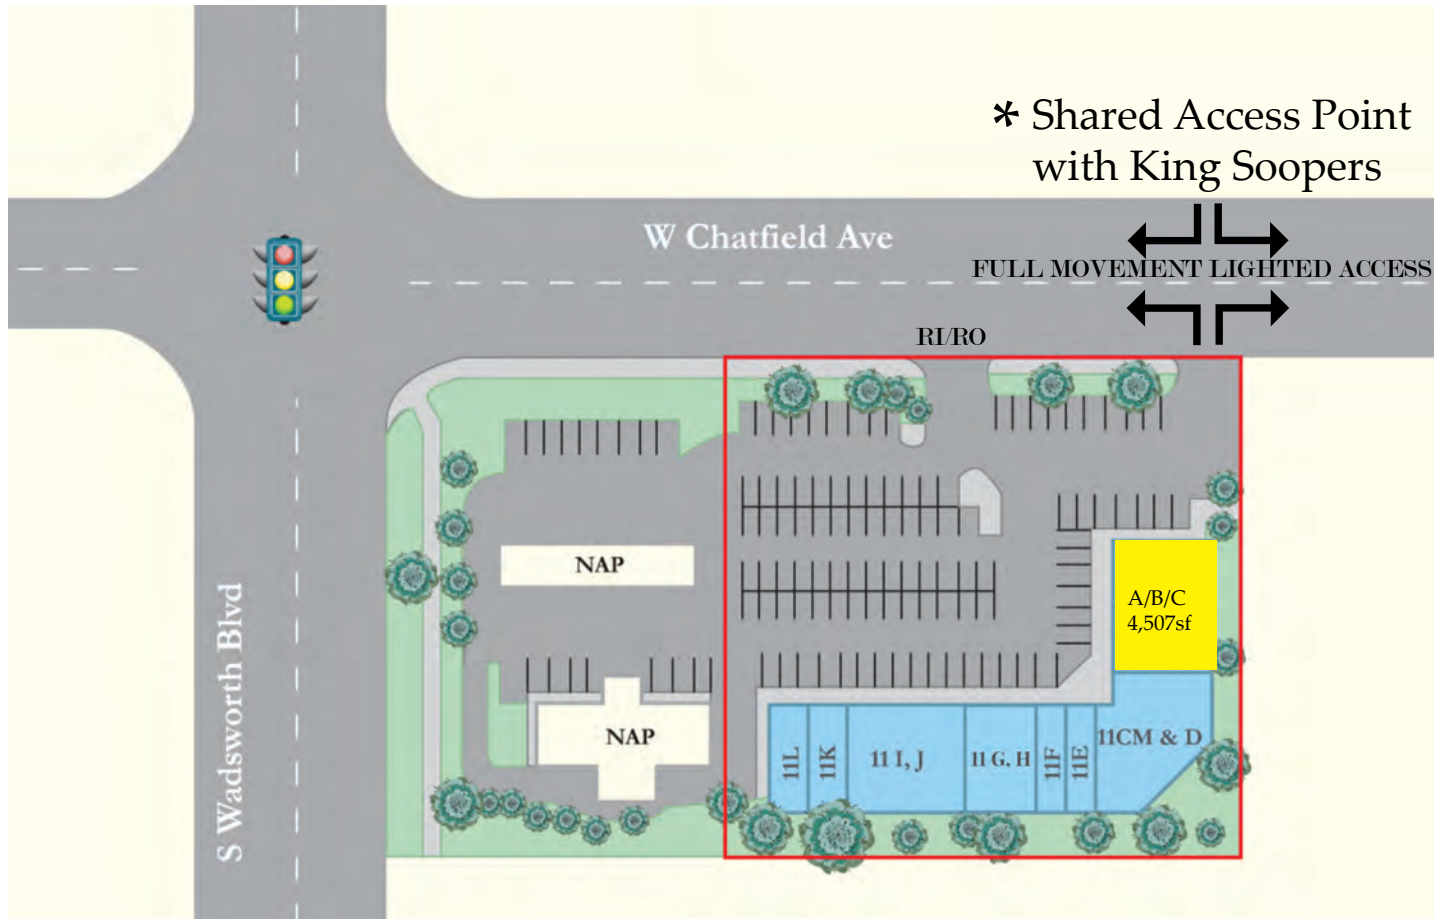

Marina Pointe Shopping Center

7444 W. Chatfield Avenue

Littleton * Colorado

- * High Traffic retail shopping center at the intersection of Chatfield and Wadsworth Blvd
- * Excellent high visibility End Cap with shared access to King Soopers
- * Underserved trade area with affluency and density
- * Rare vacancy

Available Spaces:

- * Unit A/B/C up to 4,507/sf Dominant End Cap
- * Multiple demsing options

* Asking rent: \$25/sf
NNN: \$8.72/sf

Contact :

Mike Lindemann
720.490.6806
mike@cmcommercialpartners.com

Carolyn Martinez
303.880.9766
carolyn@cmcommercialpartners.com

Marina Pointe Shopping Center

7444 W. Chatfield Avenue

Littleton * Colorado

* Tenant Roster:

A/B/C - up to 4,507sf

* multiple options to demise

D - Sirens

E - State Farm