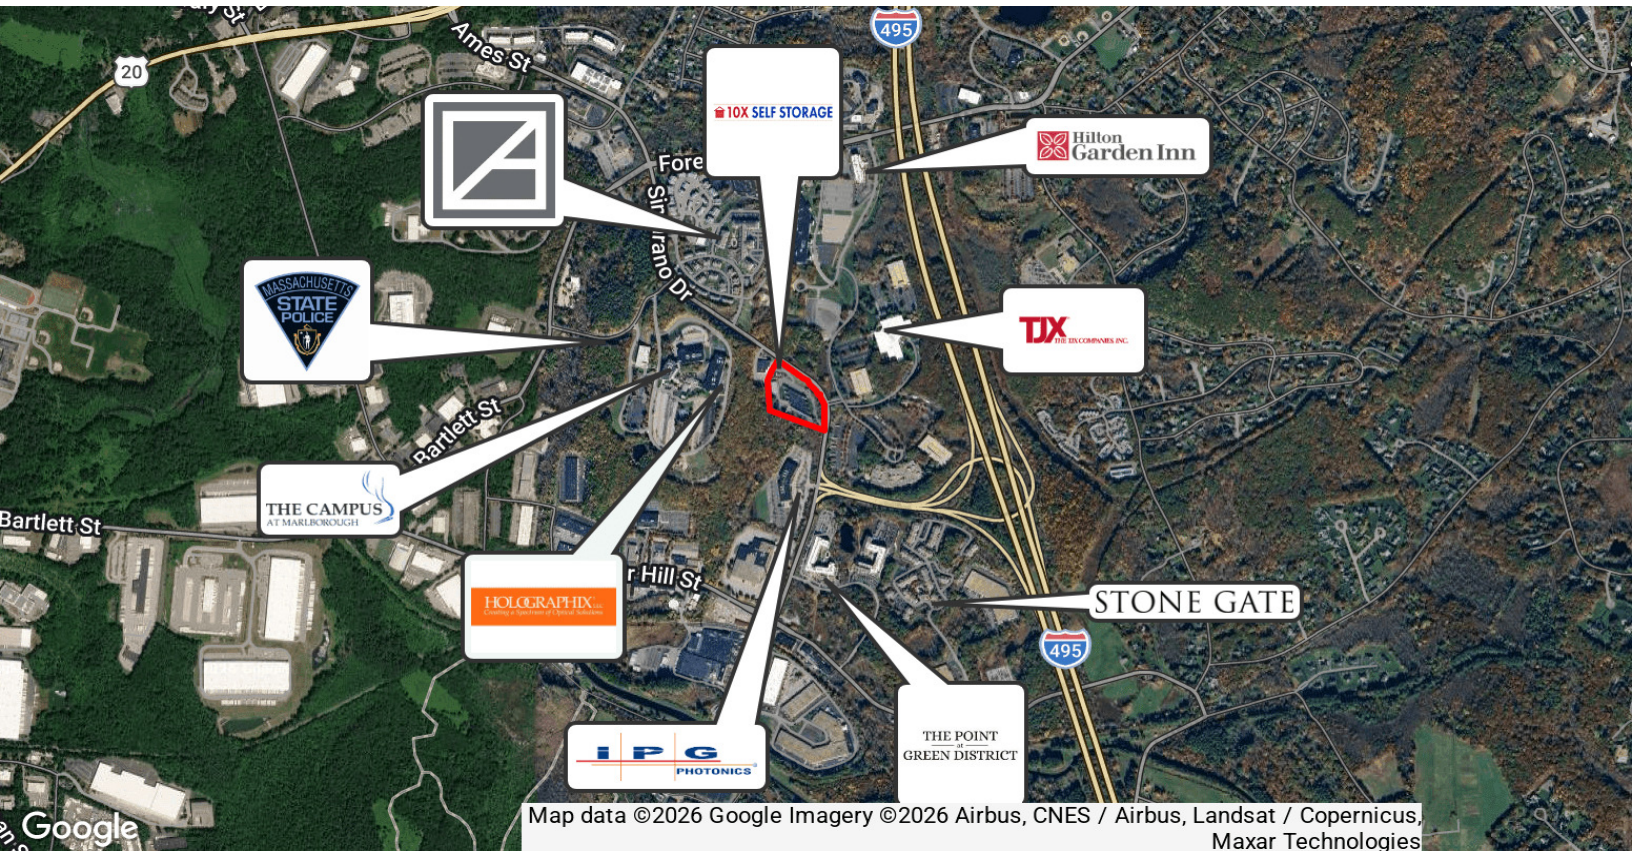

257

MARLBOROUGH, MA
SIMARANO DRIVE

COMMERCIAL
O'BRIEN
PROPERTIES, INC

800 - 8,644 SF For Lease

PROPERTY / LOCATION

257 SIMARANO DR MARLBOROUGH, MA

BRANDON MEEKS
Senior Associate
brandon@obriencommercial.com
Mobile: 508.281.2939