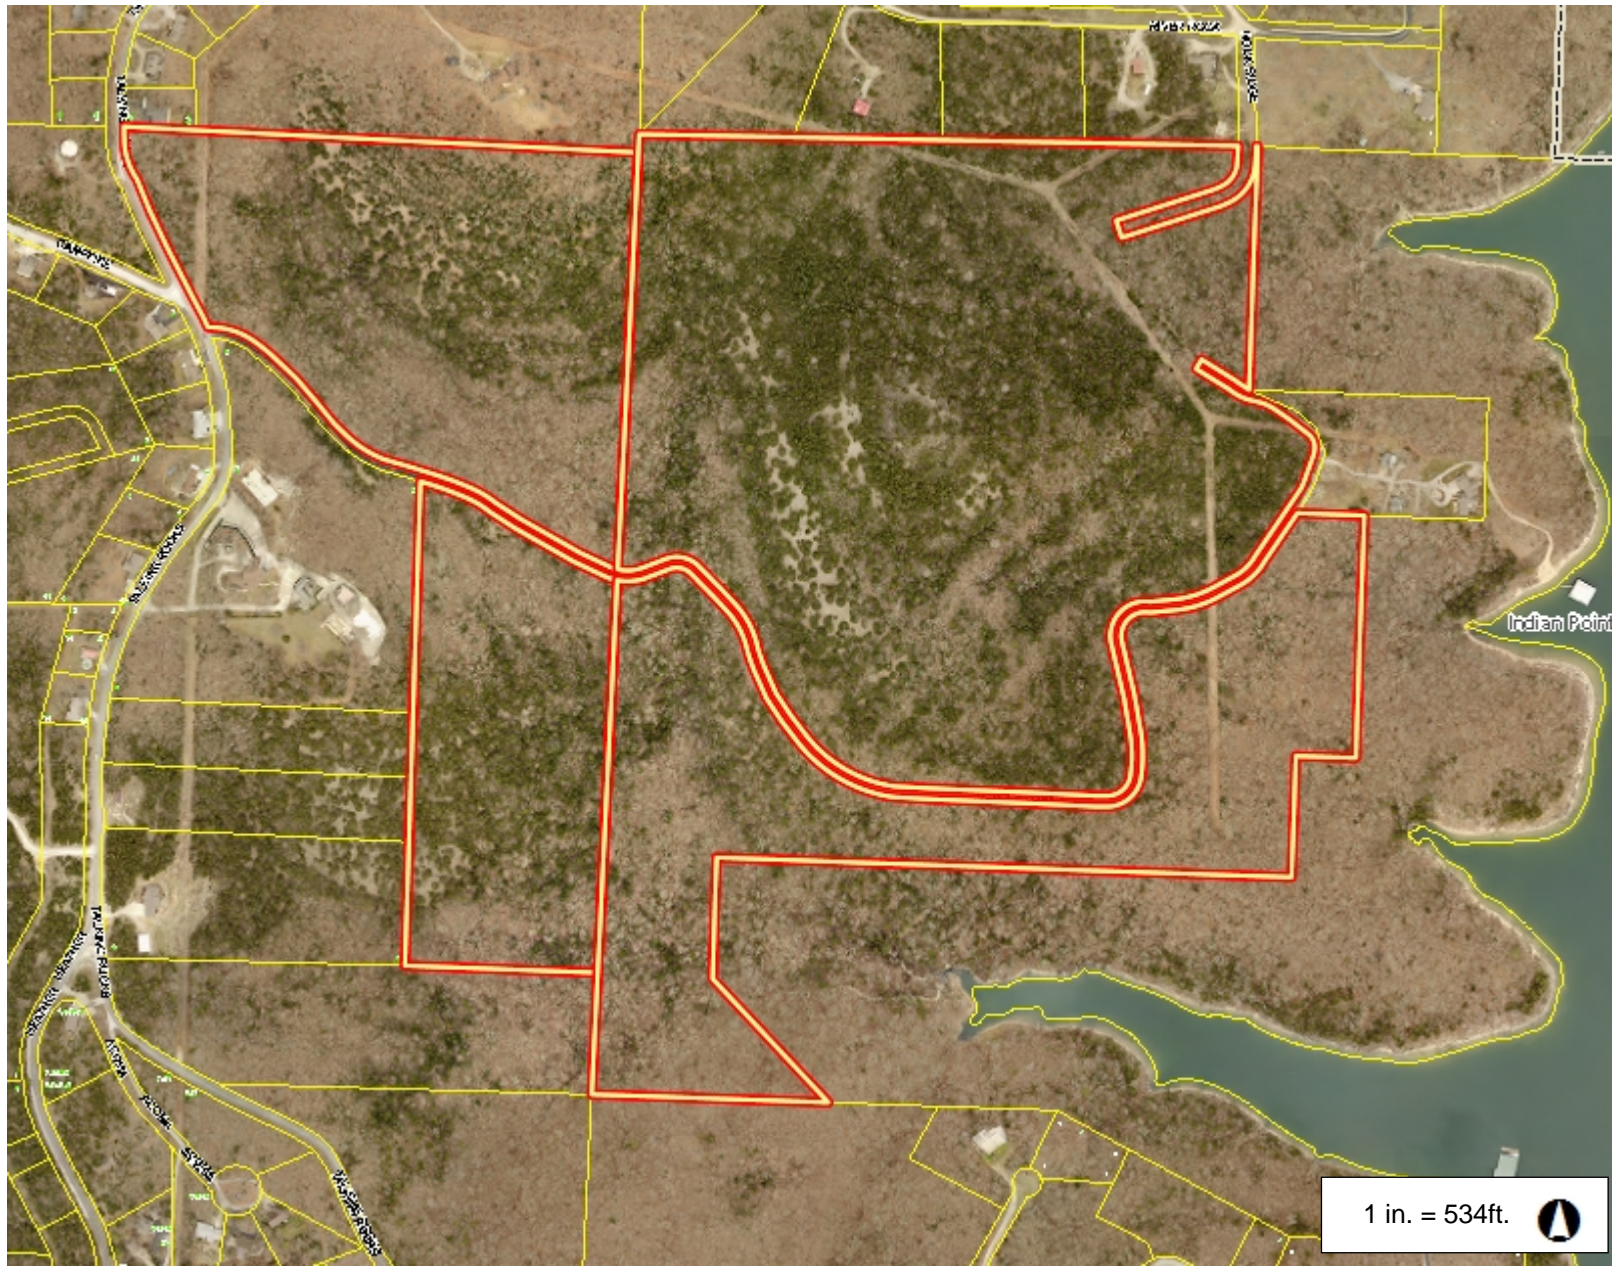

# 10 Sterling Oaks Ln, Branson West

## Legend

- Corporate Name
- Corporate Limit
- Parcel

## Notes

1,068.7 0 534.33 1,068.7 Feet

This Cadastral Map is for informational purposes only. It does not purport to represent a property boundary survey of the parcels shown and shall not be used for conveyances or the establishment of property boundaries.

THIS MAP IS NOT TO BE USED FOR NAVIGATION