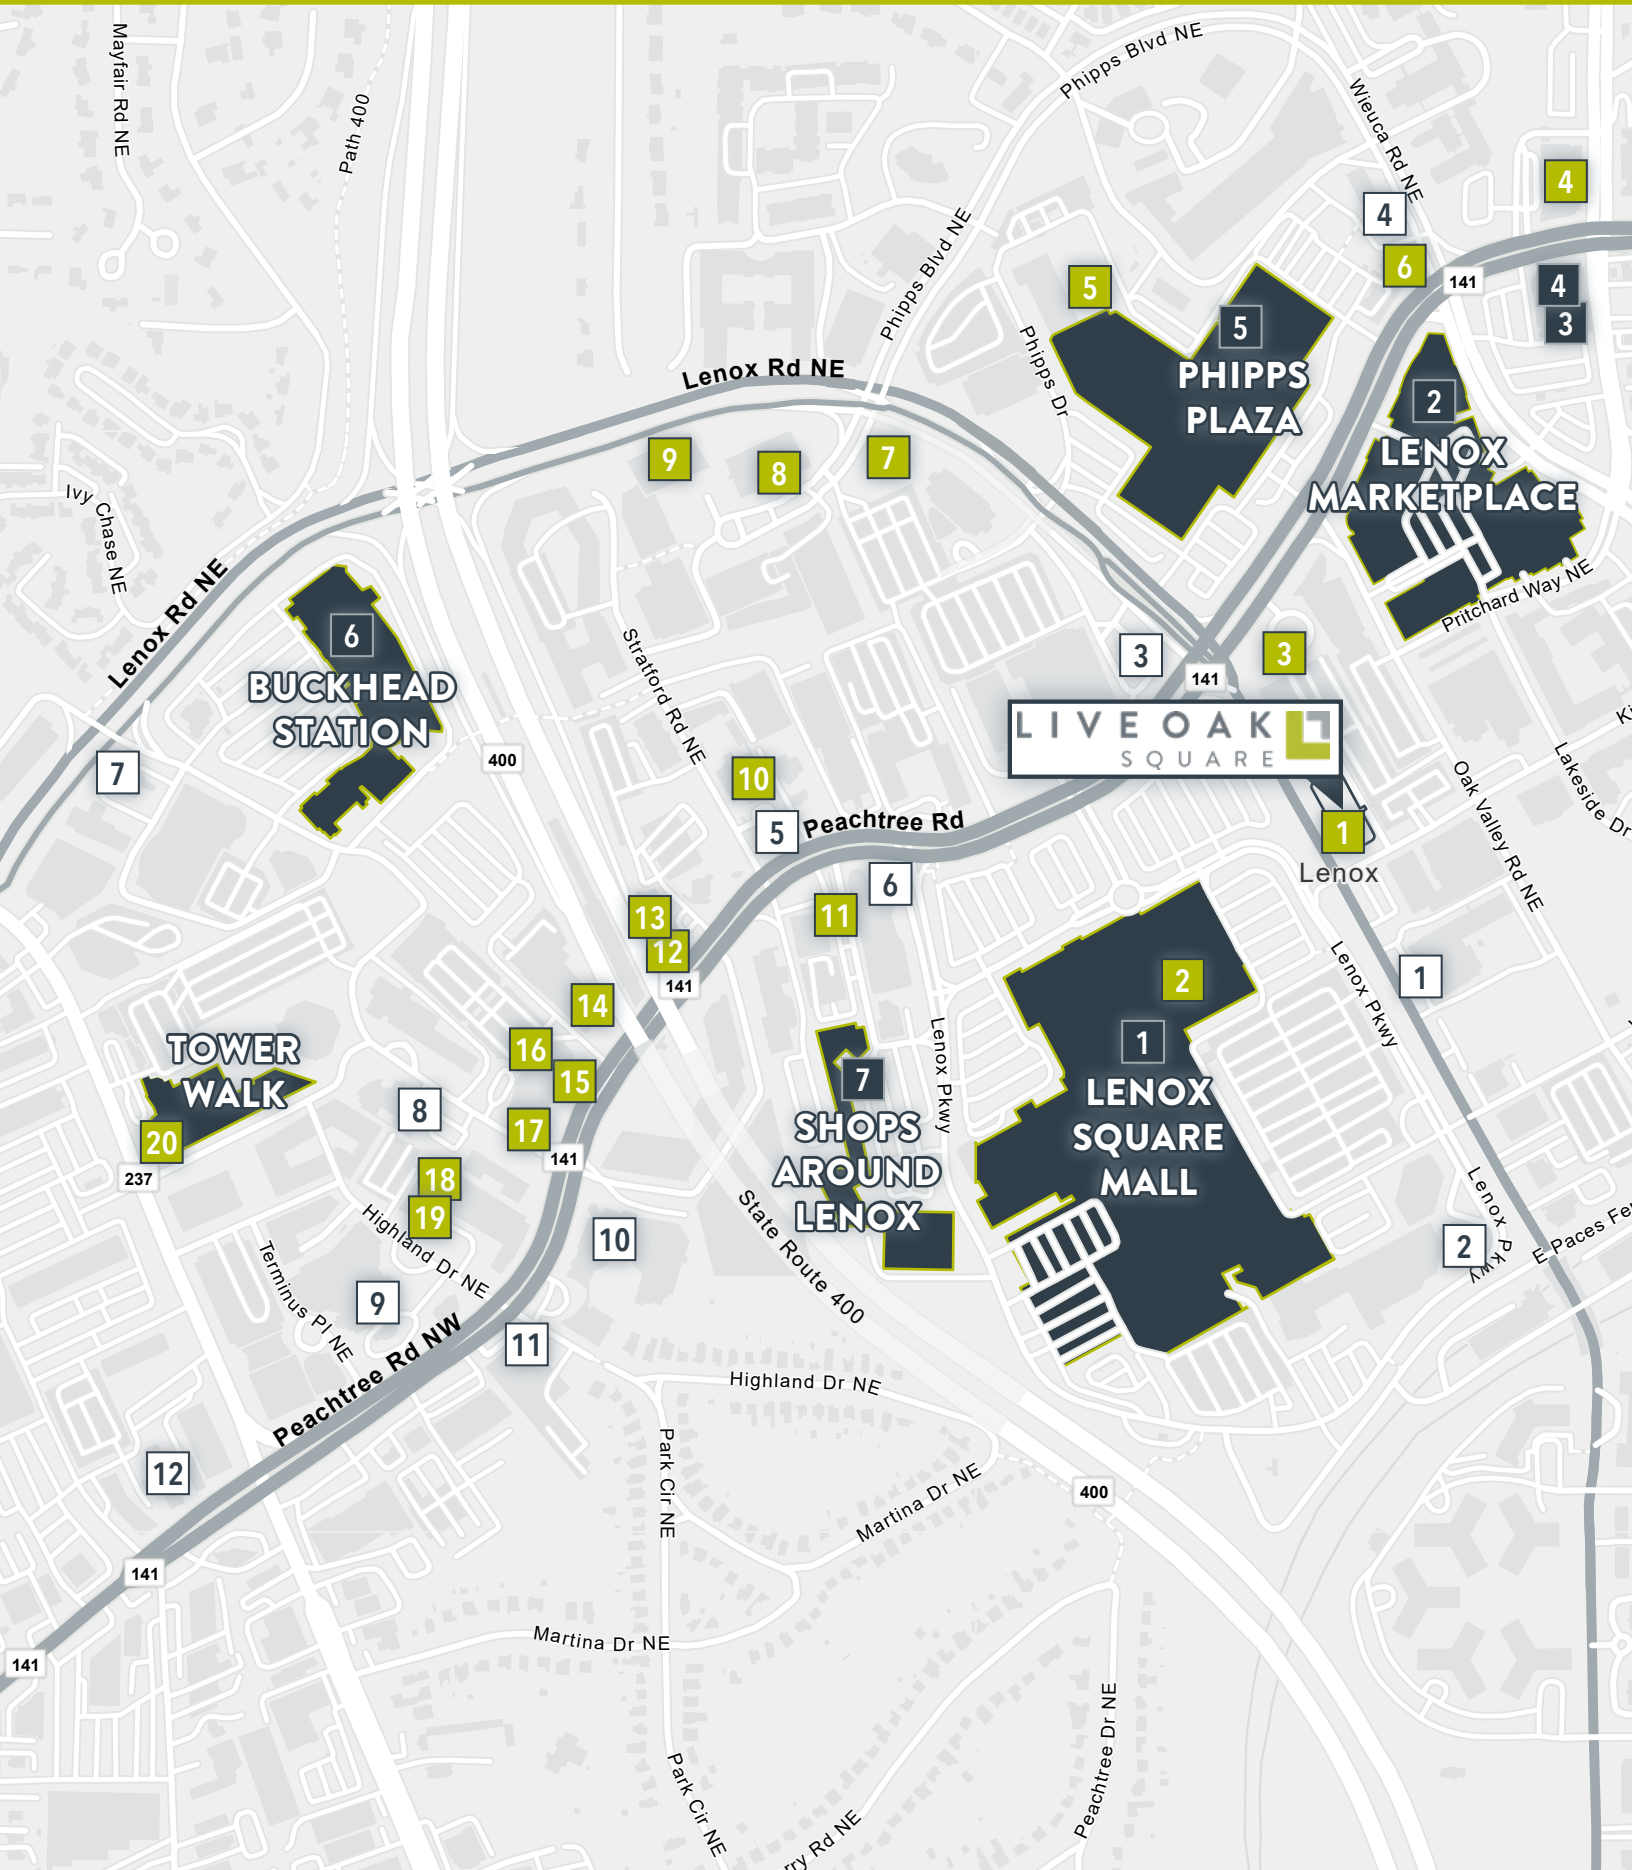

ELEVATE YOUR WORKDAY WITH **LIVE OAK SQUARE'S** EXCEPTIONAL AMENITIES

Prime Location: Enjoy an 89 Walk Score, with two walkable MARTA stations and direct access to GA-400.

Convenient Parking: Benefit from an above-market parking ratio of 3.1/1,000.

The Bucket Shop Cafe: Enjoy Buckhead's favorite neighborhood bar and restaurant.

Shopping & Dining: Located across from Lenox Square and Phipps Plaza, offering over 2 million RSF of retail, dining, and experiential shopping options.

NEIGHBORHOOD AMENITIES

Restuarants

1. Bucket Shop Cafe
2. Lenox Square, with 25+ Daily Approachable Dining Options
3. St. Cecilia
4. Tomo, F&B
5. Nobu
6. Ecco
7. New York Prime
8. Little Alley Steak
9. Mission + Market
10. Brassica
11. Palm Restaurant
12. Maggiano's
13. Corner Bakery
14. South City Kitchen
15. Fresh To Order
16. Buckhead Club
17. Bistro Niko
18. Jimmy Johns
19. Buckhead Pizza Co.
20. Tower Walk

Retail

1. Lenox Square®
2. Lenox Marketplace
3. The Container Store
4. CVS Pharmacy
5. Phipps Plaza
6. Buckhead Station
7. Shops Around Lenox

Hotels

1. Atlanta Marriott Buckhead
2. JW Marriott
3. The Whitley
4. AC Hotel Buckhead
5. Waldorf Astoria
6. The Westin
7. Spring Hill Suites
8. Courtyard Hotel
9. Grand Hyatt Buckhead
10. Intercontinental Buckhead
11. Embassy Suites
12. Hyatt Place