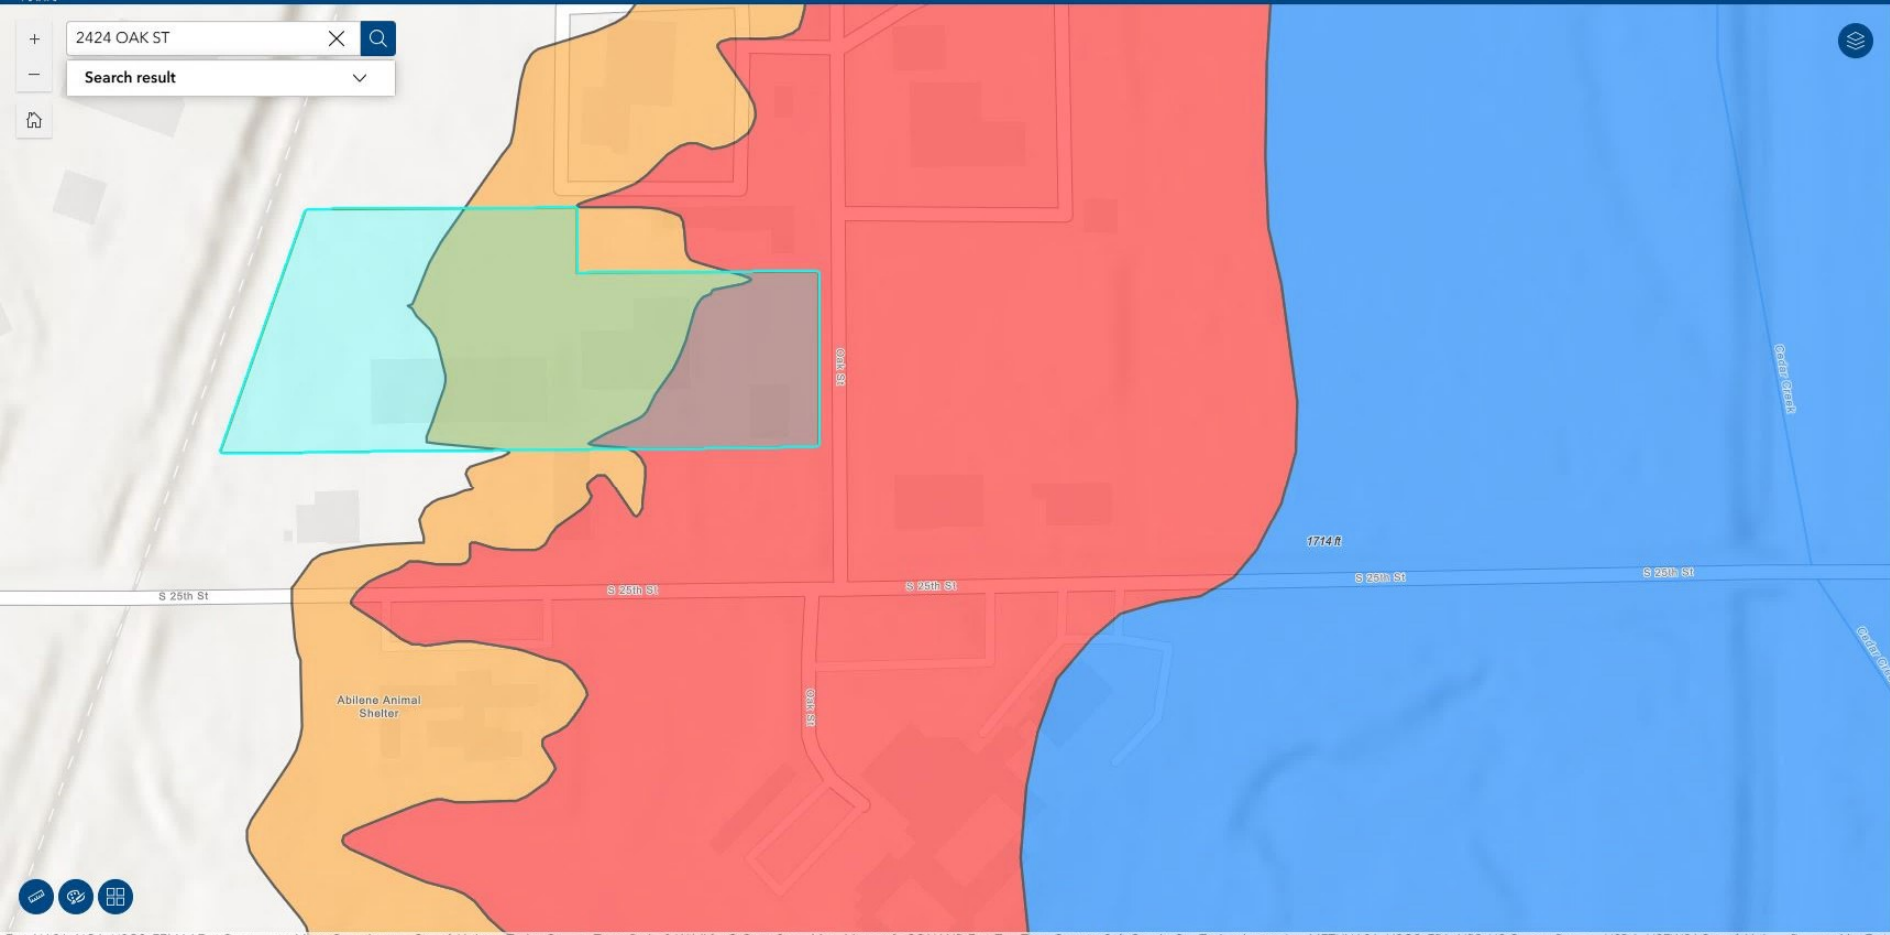

# City of Abilene Flood Viewer

2424 OAK ST

Search result

Abilene Municipal Boundary

Police Stations

Fire Stations

FEMA Flood Zones

FEMA Flood Zones

- Floodway
- 100 Year 1%
- 500 Year .2%
- Unstudied A Zone

Parcels