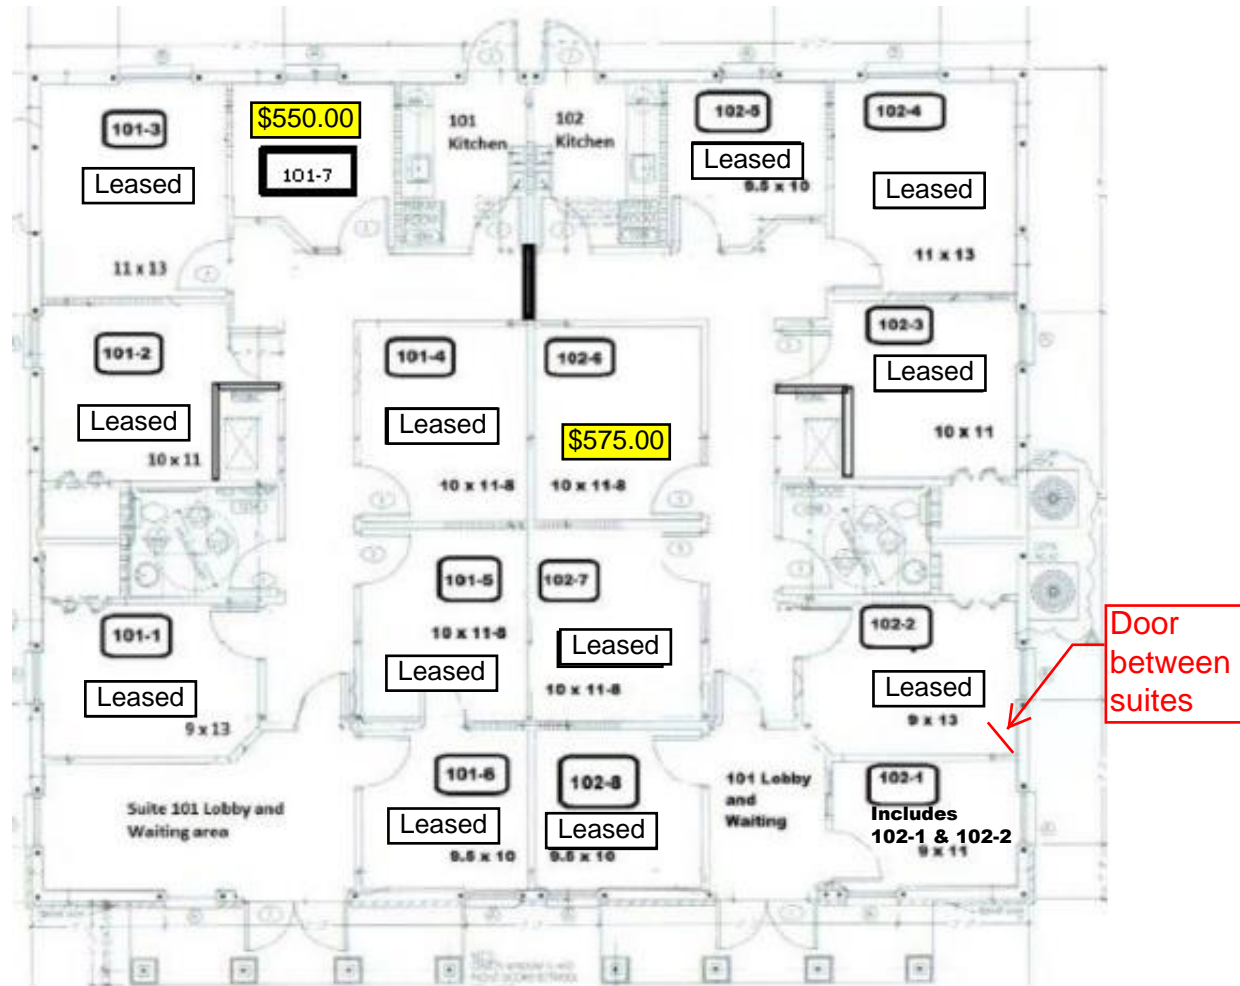

Sandbeach Properties LLC

2647 Narnia Way
Land O'Lakes FL 34638

Floor Plan with Size

Add 3% Pasco Sales Tax to Prices above

WWW.SANDBEACHLLC.COM