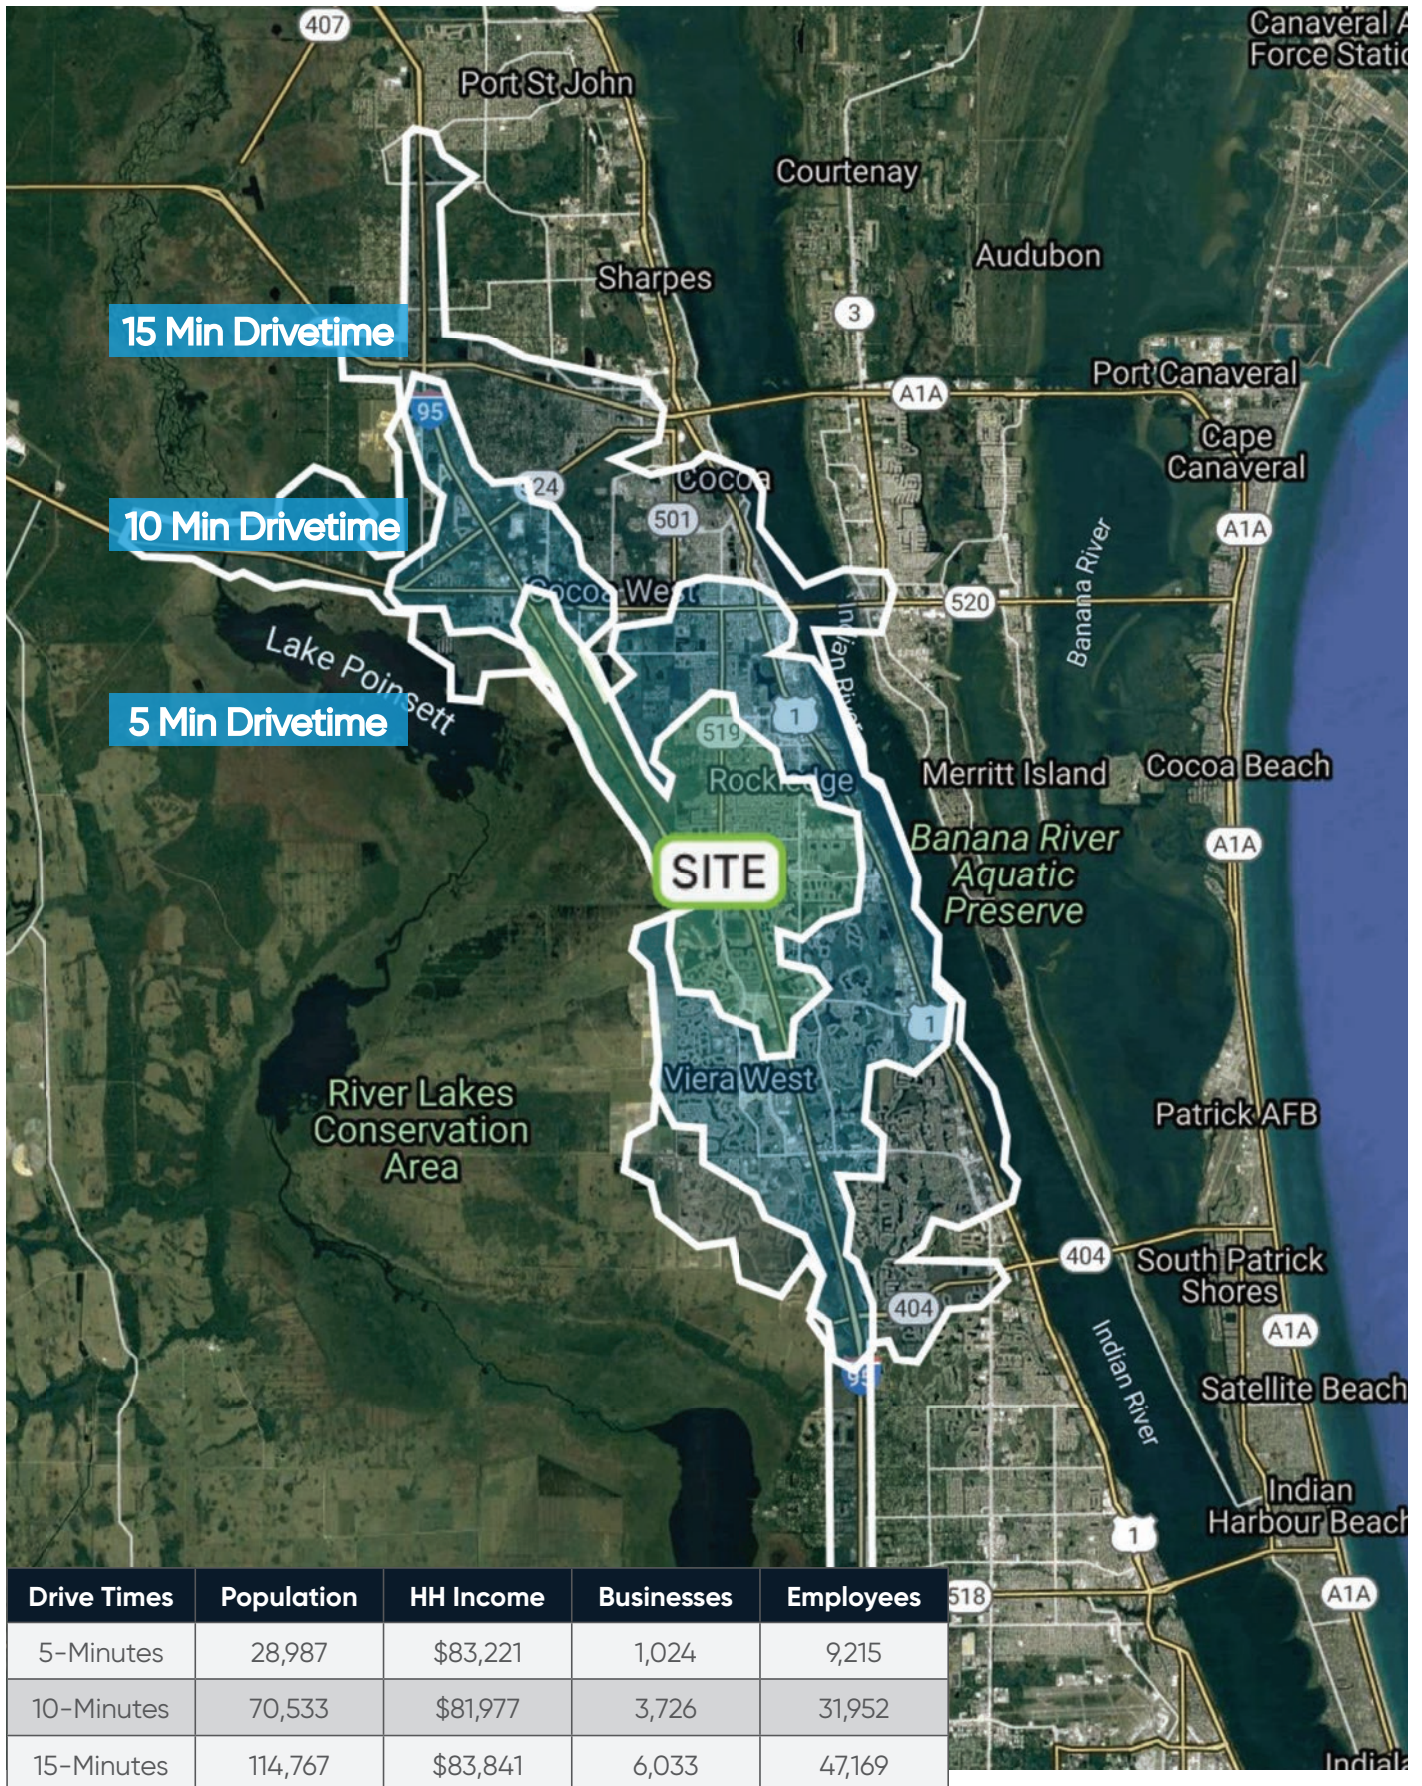

Demographics