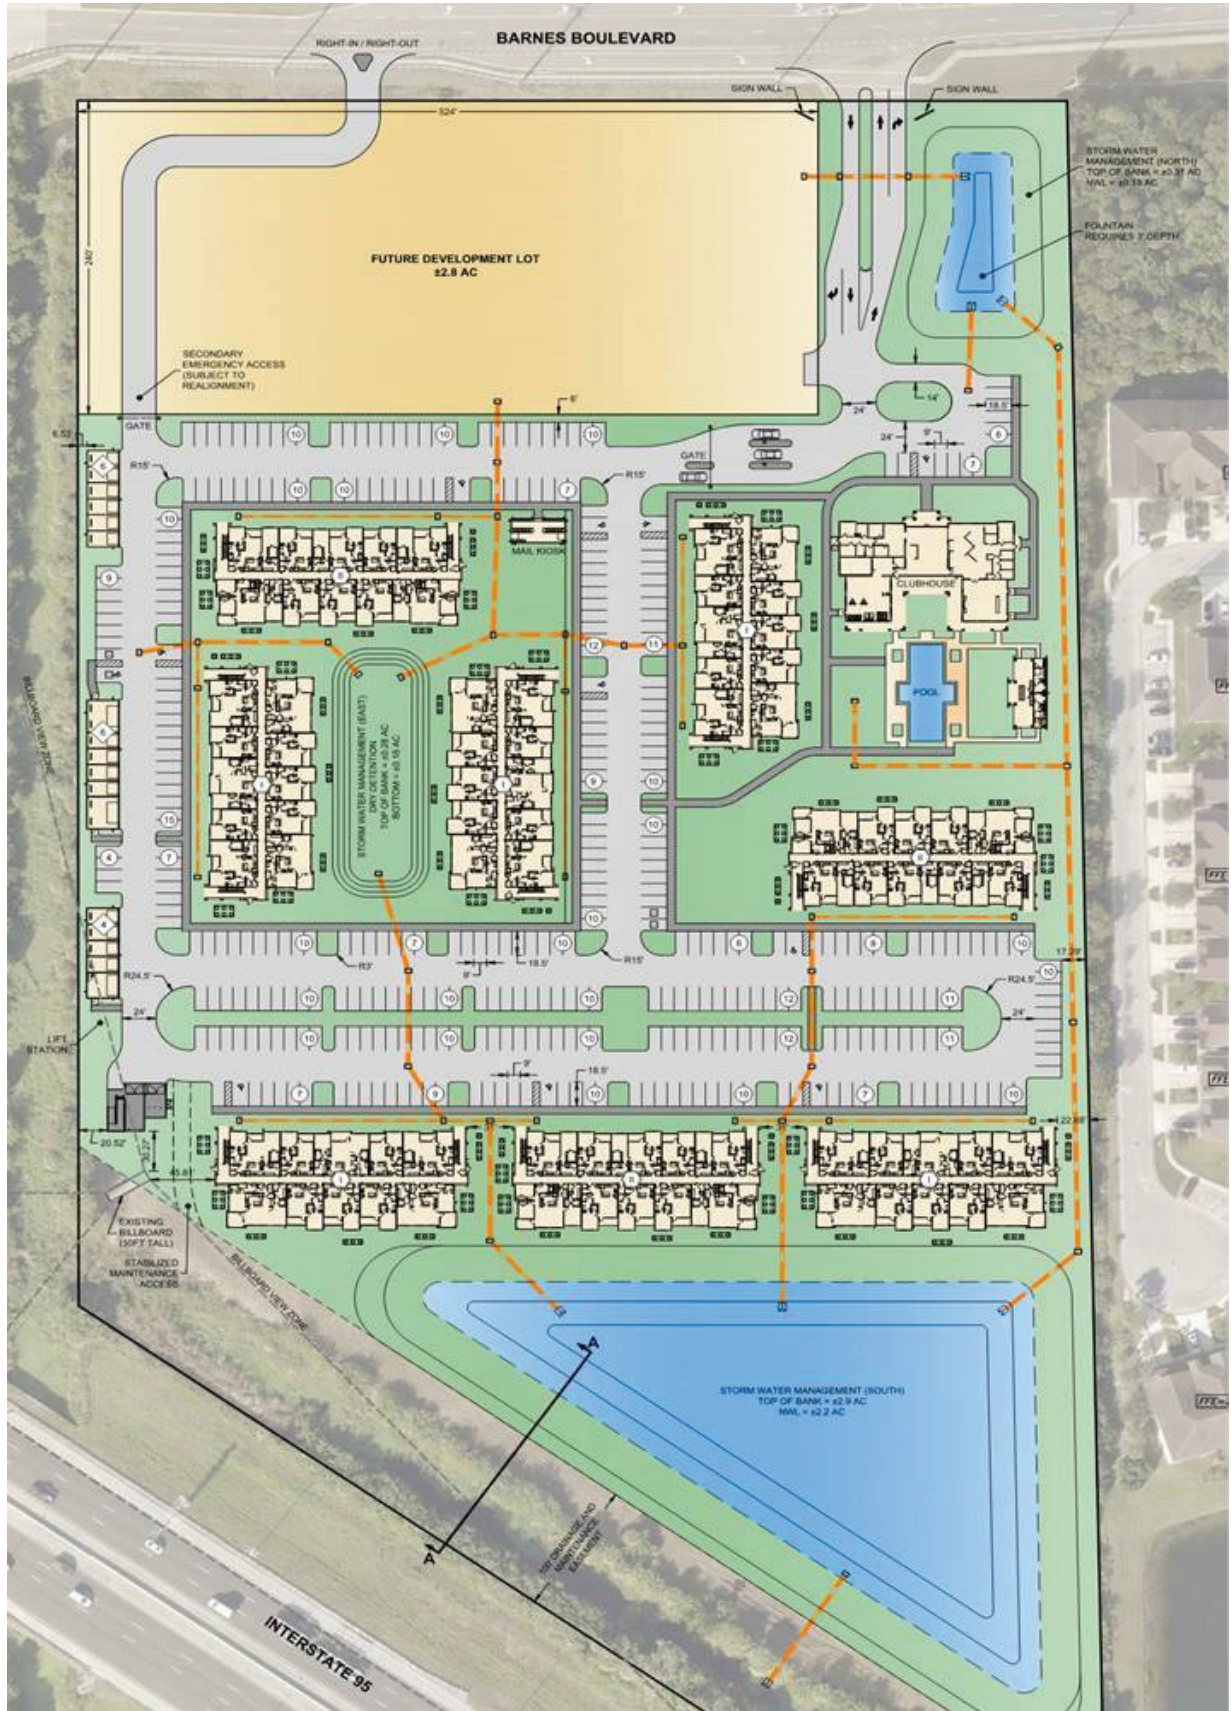

**Highlights**

- Located off Interstate 95, Barnes Boulevard and Fiske Boulevard with over 135,000 Cars Per Day
- The Development will be Part of a 240-unit Multifamily Development by DHI COMM
- Close Proximity to Viera, The Avenue Shopping Center, & Lowes Across the Street
- Frontage: 530' on Barnes Blvd
- Low Impact Fees
- Close proximity to:

# Locational Aerial

# Site Plan