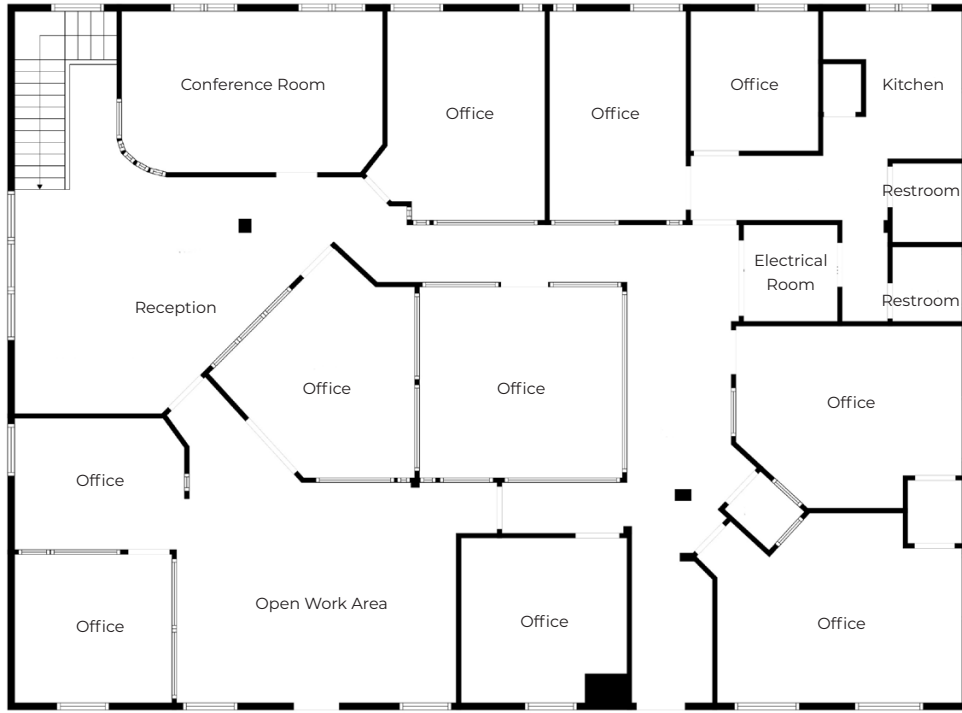

*Not Including Utilities

- Classic Downtown Boulder Building for Sale or for Lease by Floor
- Exposed Brick & Beautiful Wood Timbers, Large Windows Providing Bright Natural Light, High Ceilings & Wood Floors Throughout
- 1st Floor Retail or Office with Mostly Open Work Area, Kitchenette, Glass-Walled Conference, Large Office & Shower – Avail. 11/1/24
- 2nd Floor Office with Reception, Large Conference Room, 10 Offices, Open Work Area, Balcony & Flatirons Views
- Large 0.33 Acre Site in [DT-5 Zoning](#) & Separate 338 sq. ft. Storage Building
- Direct Access to Boulder Creek Path & 2 Blocks from Pearl Street Mall
- 22 On-site Parking Spaces at No Cost – 10 for 1st Floor & 12 for 2nd Floor

2305 Canyon Blvd, Suite 200, Boulder, CO 80302 - (303) 442-1040

1st Floor
Suite 100
3,595 sq. ft.

The information included has been obtained from sources believed reliable. While we do not doubt the accuracy of the information, it has not been verified and no guarantee, warranty, or representation is being made.

2nd Floor
Suite 200
3,825 sq. ft.

The information included has been obtained from sources believed reliable. While we do not doubt the accuracy of the information, it has not been verified and no guarantee, warranty, or representation is being made.