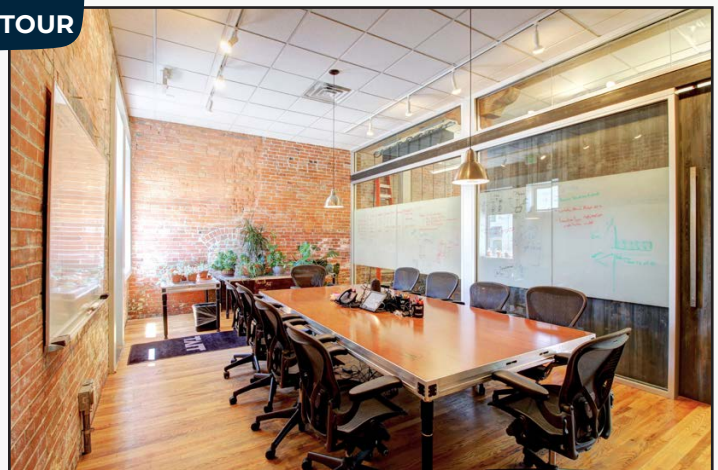

1st Floor
Suite 100
3,595 sq. ft.

The information included has been obtained from sources believed reliable. While we do not doubt the accuracy of the information, it has not been verified and no guarantee, warranty, or representation is being made.