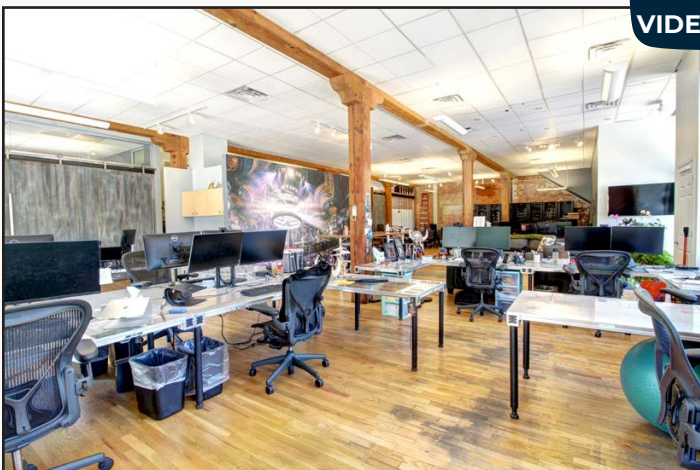

1st Floor
Suite 100
3,595 sq. ft.

The information included has been obtained from sources believed reliable. While we do not doubt the accuracy of the information, it has not been verified and no guarantee, warranty, or representation is being made.