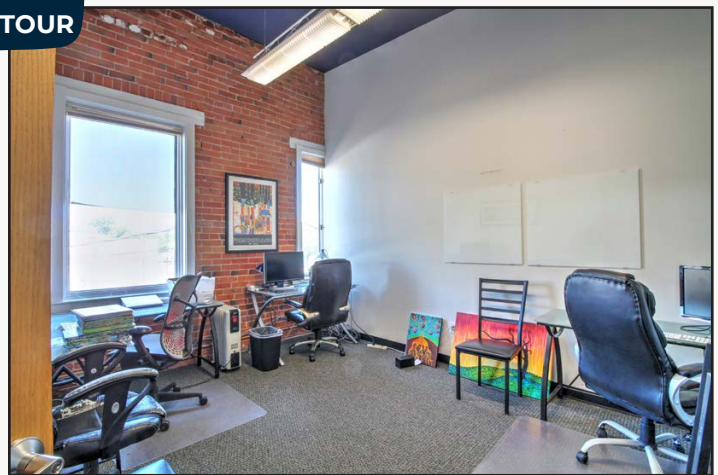

2nd Floor
Suite 200
3,825 sq. ft.

The information included has been obtained from sources believed reliable. While we do not doubt the accuracy of the information, it has not been verified and no guarantee, warranty, or representation is being made.