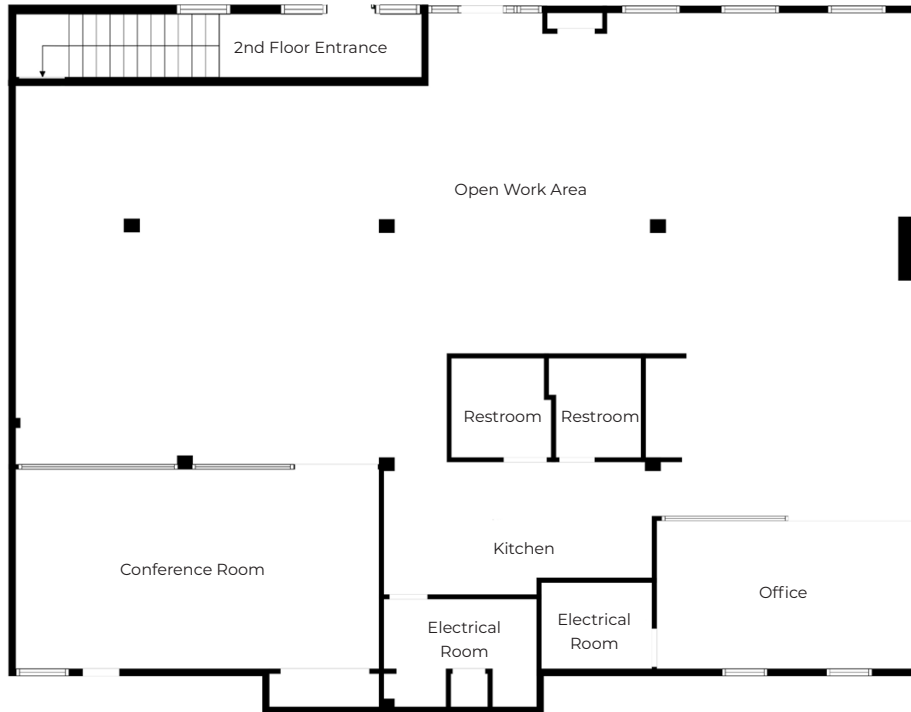

1st Floor
Suite 100
3,595 sq. ft.

The information included has been obtained from sources believed reliable. While we do not doubt the accuracy of the information, it has not been verified and no guarantee, warranty, or representation is being made.