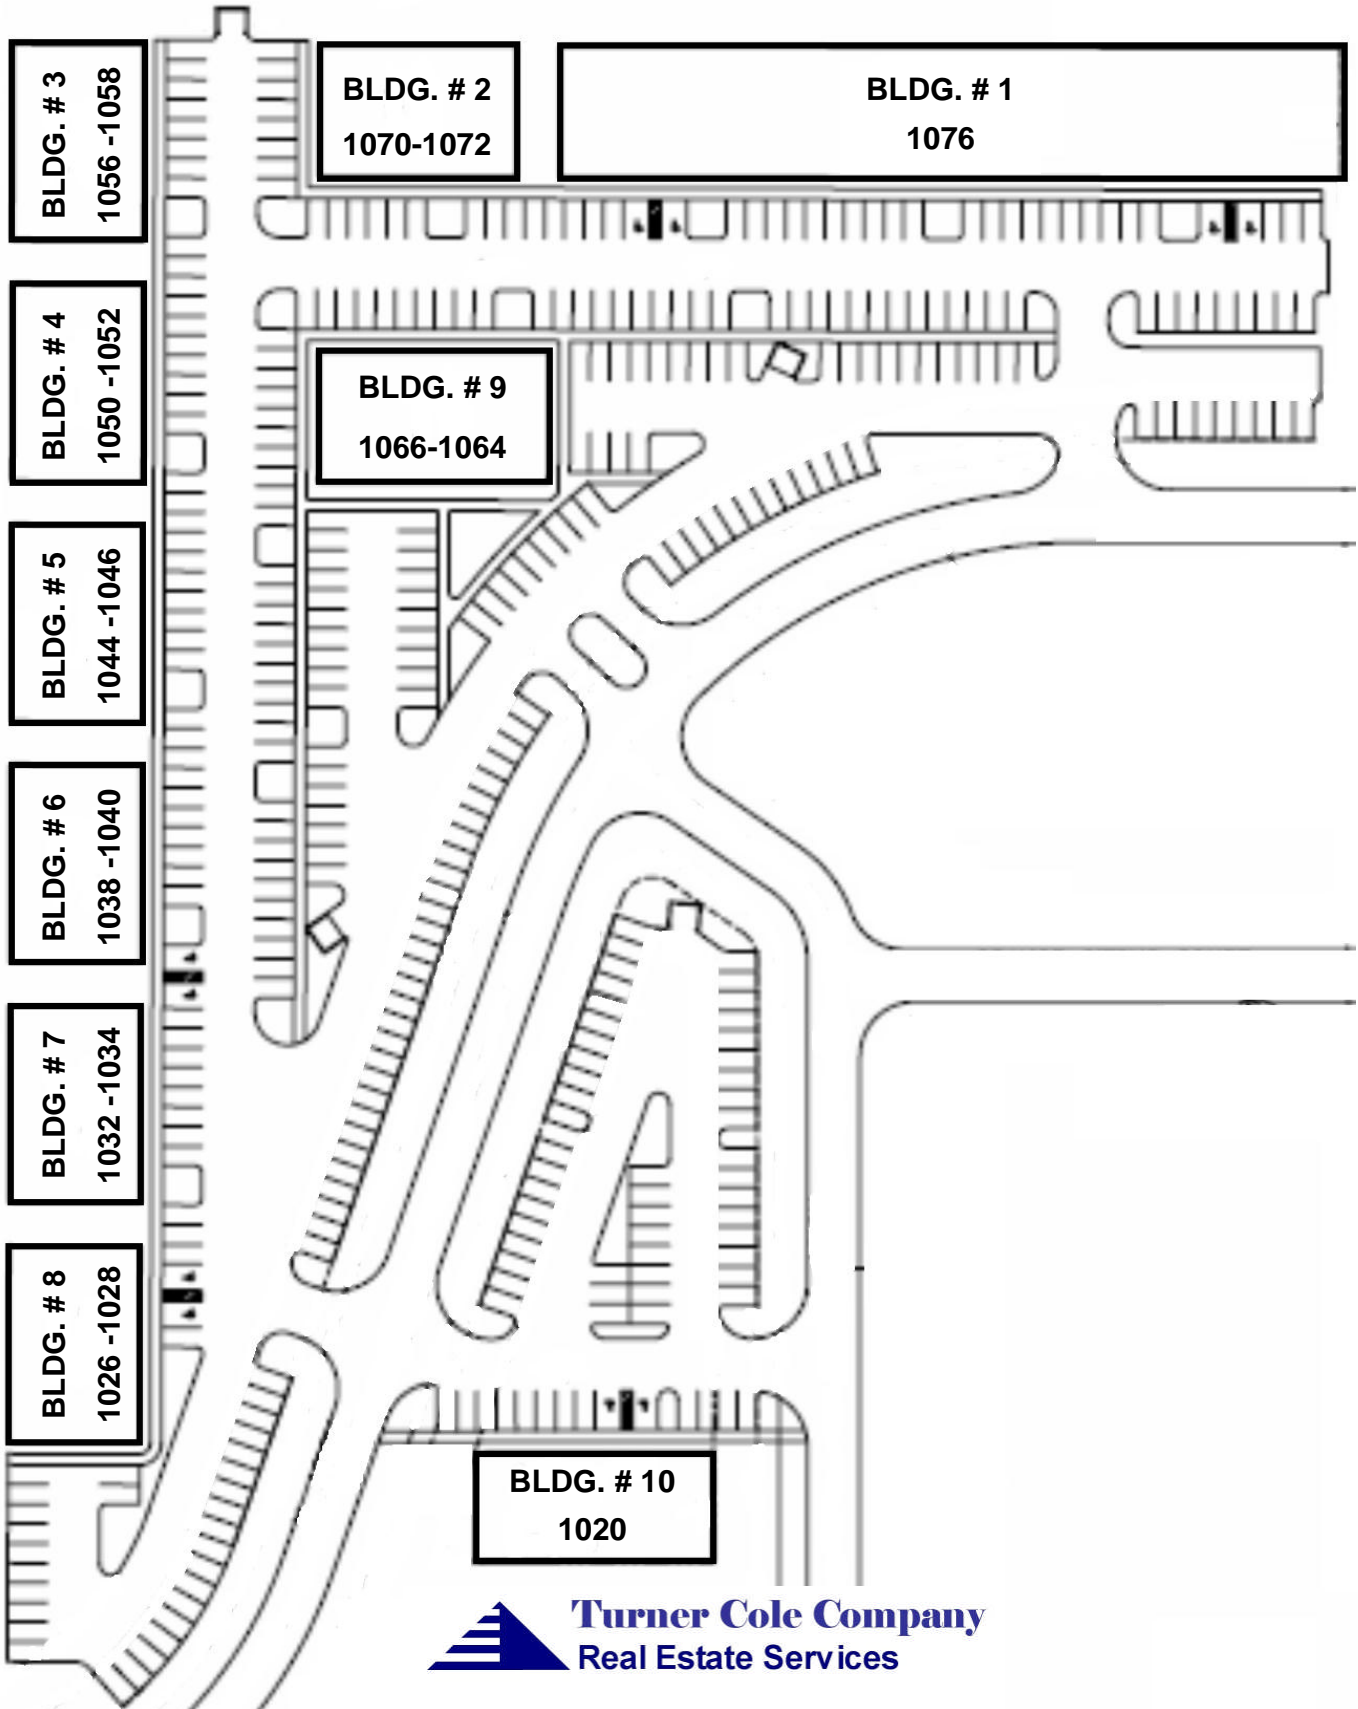

OFFICE PARK:

East Pointe Professional Park

SITE PLAN

For more information or to tour building, please contact:
Carl Stickeler @ 813-390-0951
carl@turnercole.com