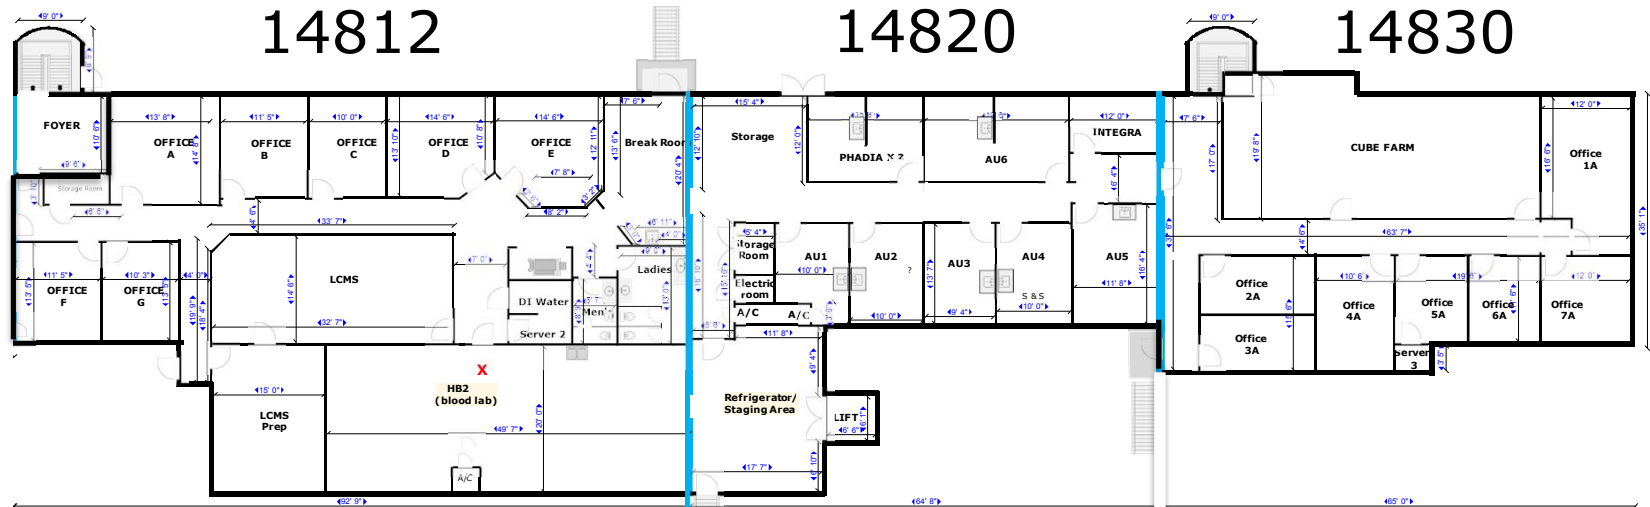

VentureTech Center

14802 Venture, Farmers Branch, Texas

INFINITY PROPERTY MANAGEMENT
John Navai 469-831-5224

Availability

Suite 14808 - 2nd Floor Office

Area	3,500
Rent	\$8/sf/yr Gross
Build: 6 Offices, Large Conference Room, 8 Cubes, Break Room/lab, 2 multi restrooms, restroom with shower	

Suite 14812 – 14930 2nd Floor Medical Laboratory

Area	5500 - 9,632
Rent	\$10/sf/yr Gross
Build: Many Offices, Labs, Restrooms, Break Room	

14812, 14820, 14830 Venture Drive

Exhibit A – Venture Tech Center Suites 14812, 14820 and 14830