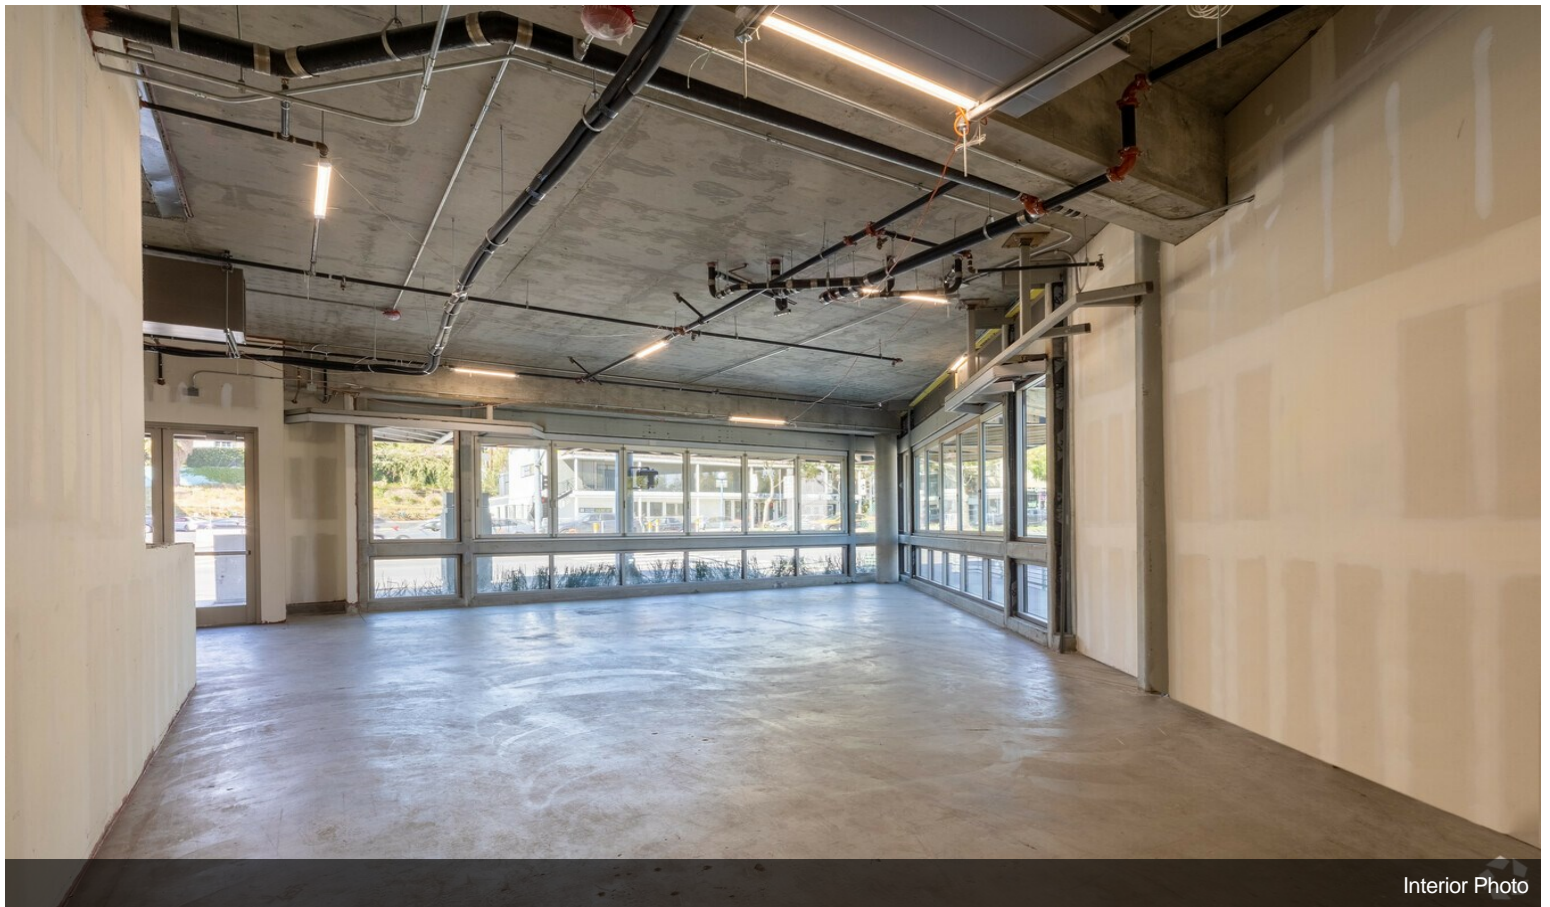

Over \$1M was spent building out this space for a potential Medical Spa, Dental or Healthcare provider. No expense was spared, move in ready.

8550 Santa Monica Blvd, West Hollywood, CA 90069

Photos are from before the buildout.

Property Photos

Building Photo

Building Photo

Property Photos

Building Photo

Building Photo

Property Photos

Interior Photo

Interior Photo

Property Photos

Interior Photo

Interior Photo

Property Photos

Interior Photo

Interior Photo

Property Photos

Building Photo

Interior Photo

Property Photos

Interior Photo

Interior Photo

Property Photos

Building Photo

Building Photo