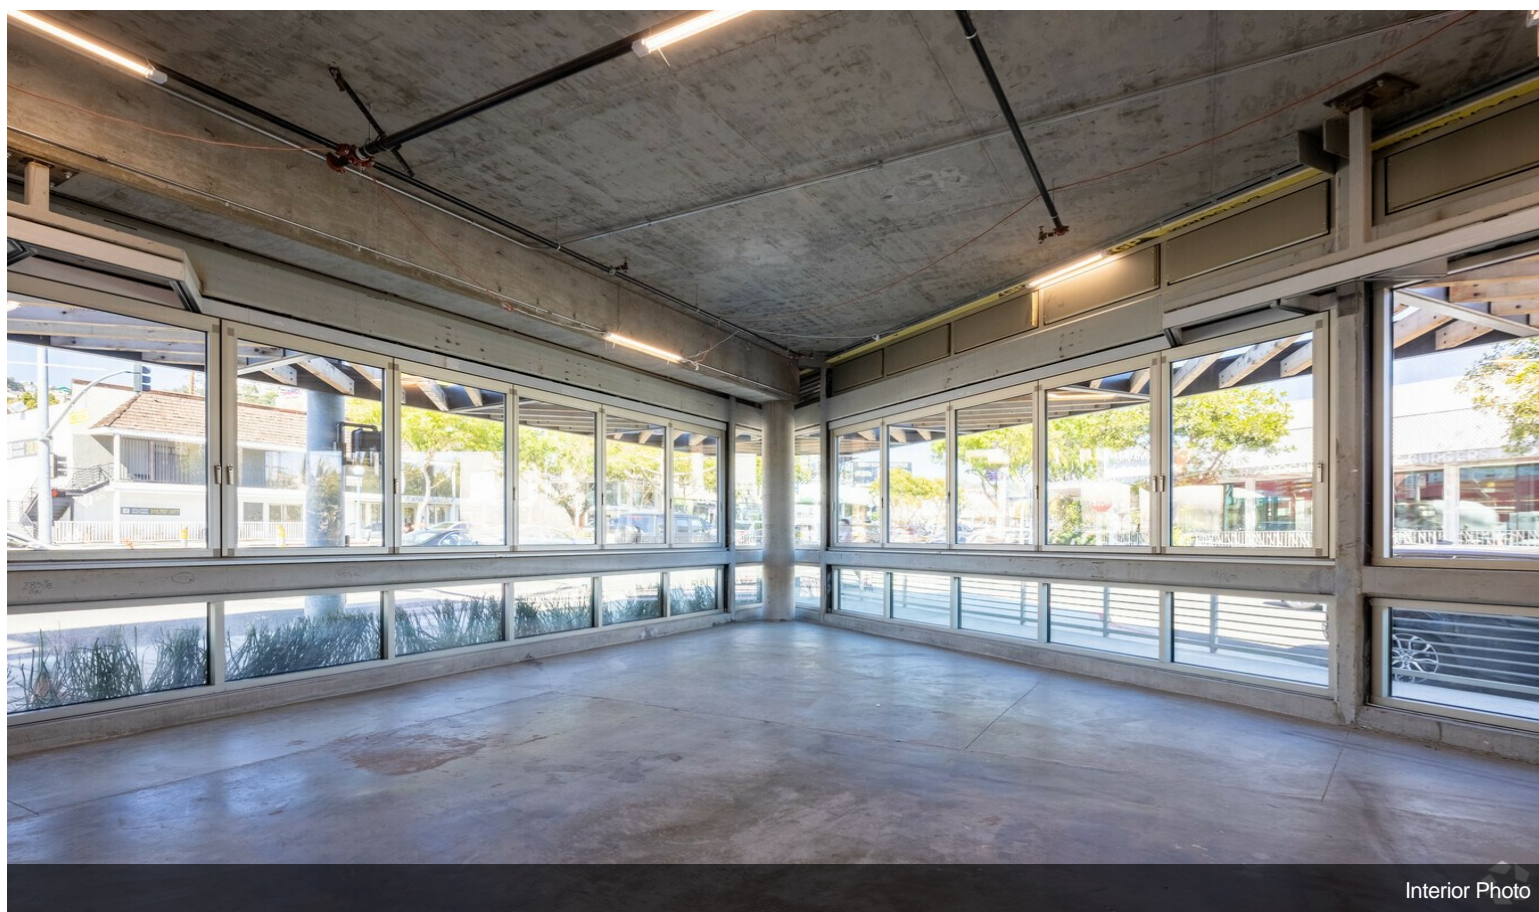

Over \$1M was spent building out this space for a potential Medical Spa, Dental or Healthcare provider. No expense was spared, move in ready.

8550 Santa Monica Blvd, West Hollywood, CA 90069

Photos are from before the buildout.

Property Photos

Building Photo

Building Photo

Property Photos

Building Photo

Building Photo

Property Photos

Interior Photo

Interior Photo

Property Photos

Interior Photo

Interior Photo

Property Photos

Interior Photo

Interior Photo

Property Photos

Building Photo

Interior Photo

Property Photos

Interior Photo

Interior Photo

Property Photos

Building Photo

Building Photo