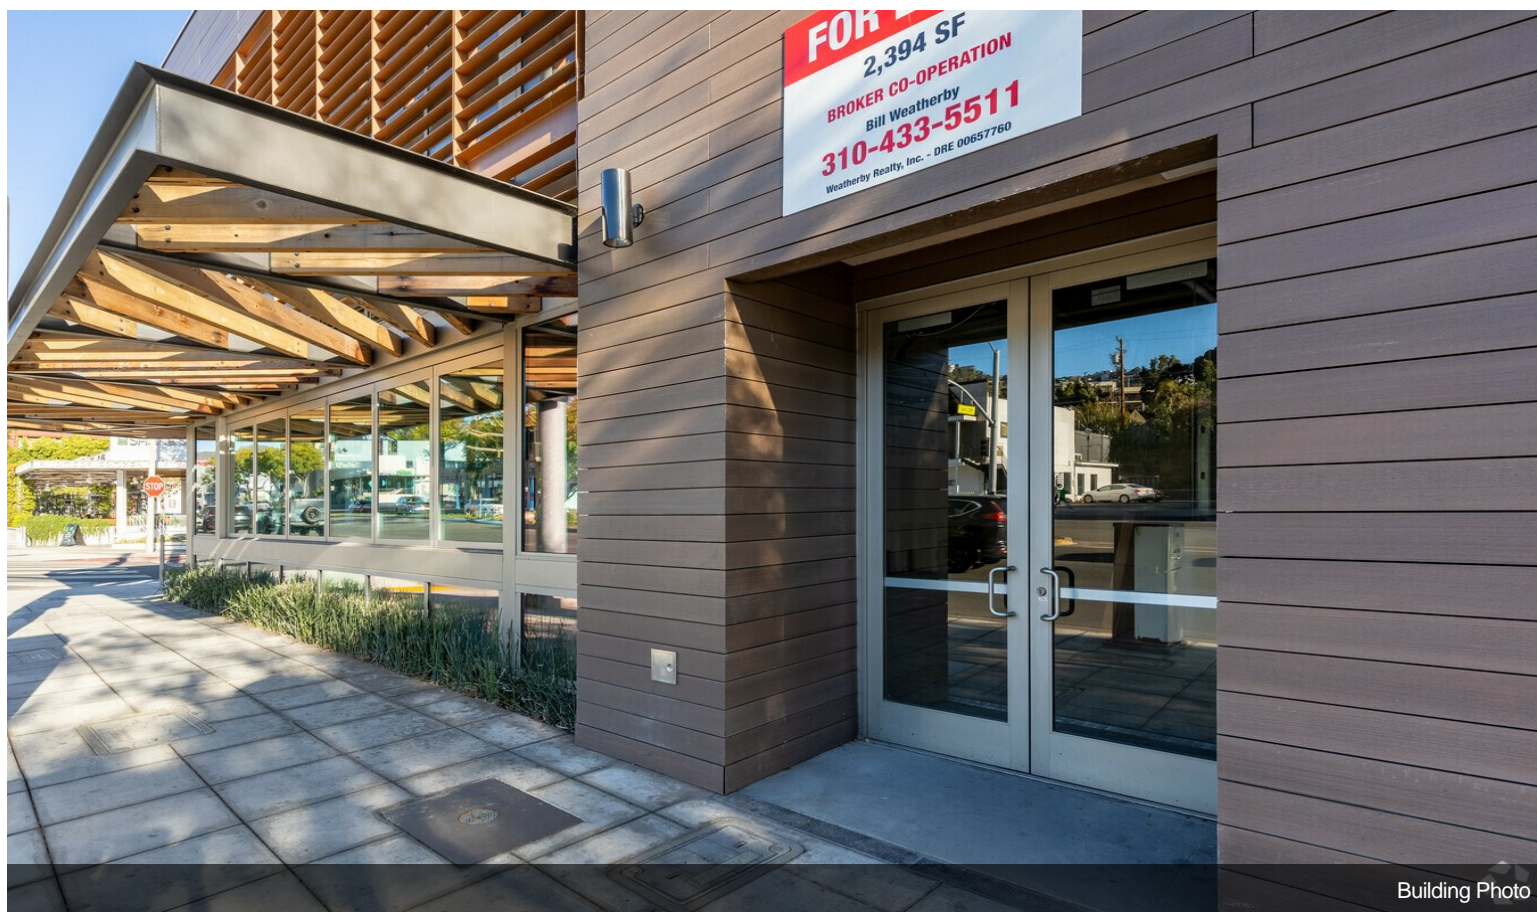

\$96.00 /SF/YR

Photos are from before the buildout...

Rental Rate:	\$96.00 /SF/YR
Property Type:	Retail
Property Subtype:	Storefront Retail/Office
Gross Leasable Area:	97,500 SF
Year Built:	2019
Walk Score ®:	93 (Walker's Paradise)
Transit Score ®:	62 (Good Transit)
Rental Rate Mo:	\$8.00 /SF/MO

Over \$1M was spent building out this space for a potential Medical Spa, Dental or Healthcare provider. No expense was spared, move in ready.

8550 Santa Monica Blvd, West Hollywood, CA 90069

Photos are from before the buildout.

Property Photos

Building Photo

Building Photo

Property Photos

Building Photo

Building Photo

Property Photos

Interior Photo

Interior Photo

Property Photos

Interior Photo

Interior Photo

Property Photos

Interior Photo

Interior Photo

Property Photos