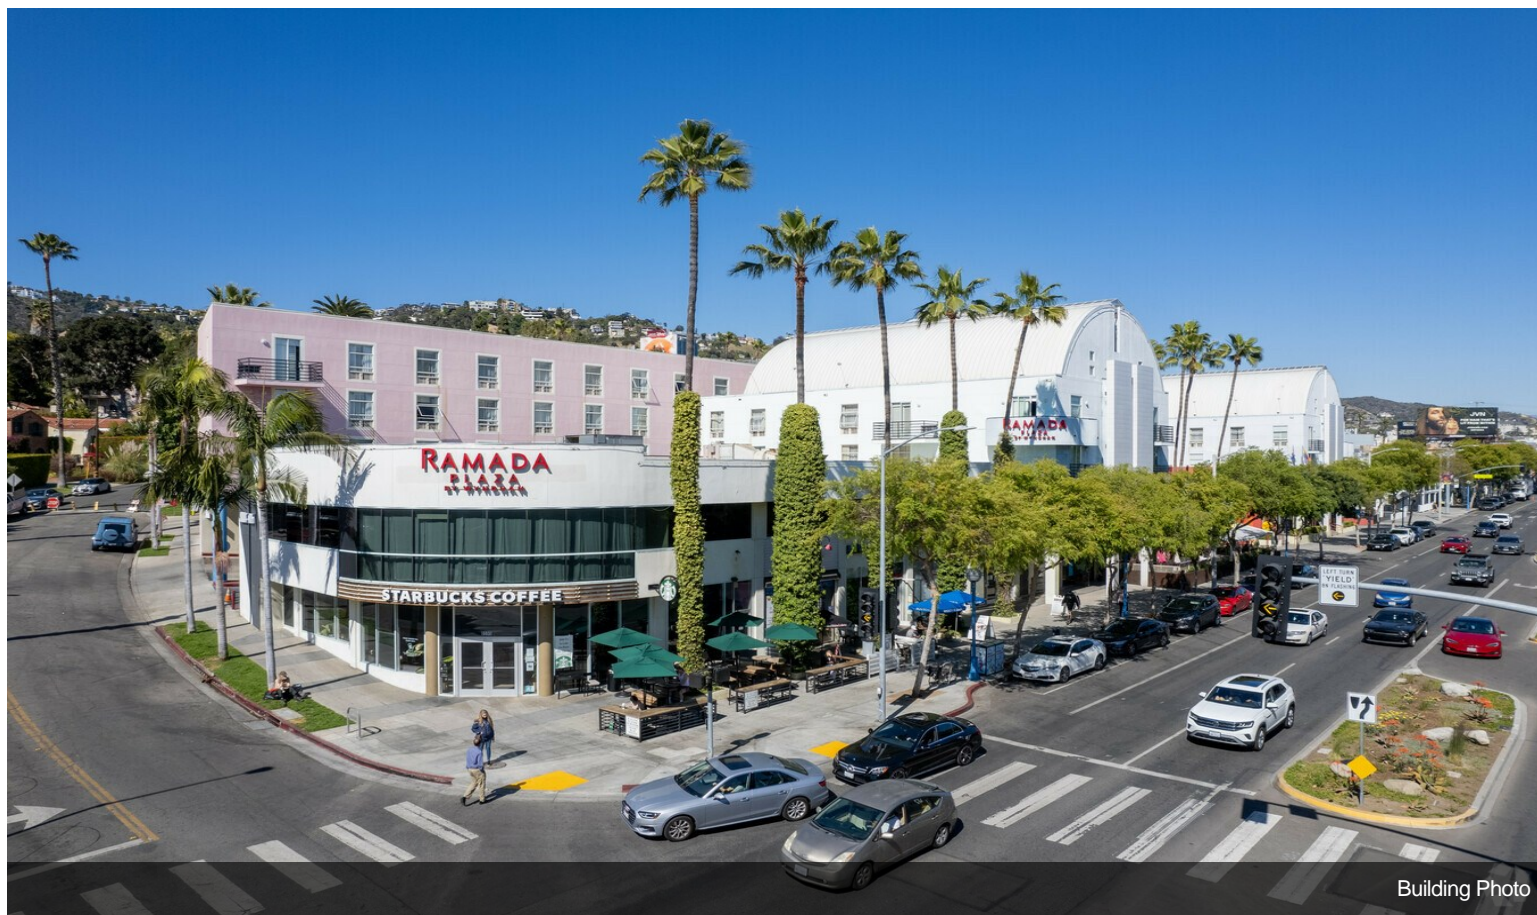

Property Photos

Building Photo