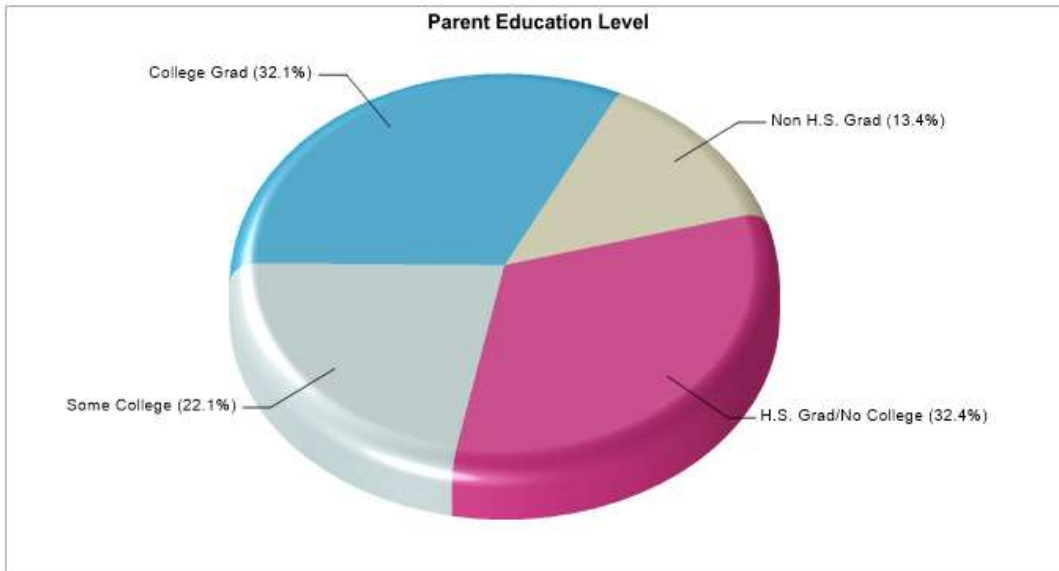

Location: Bordentown, 08505
Parent Education Level

Prepared by Neighborhood Publisher