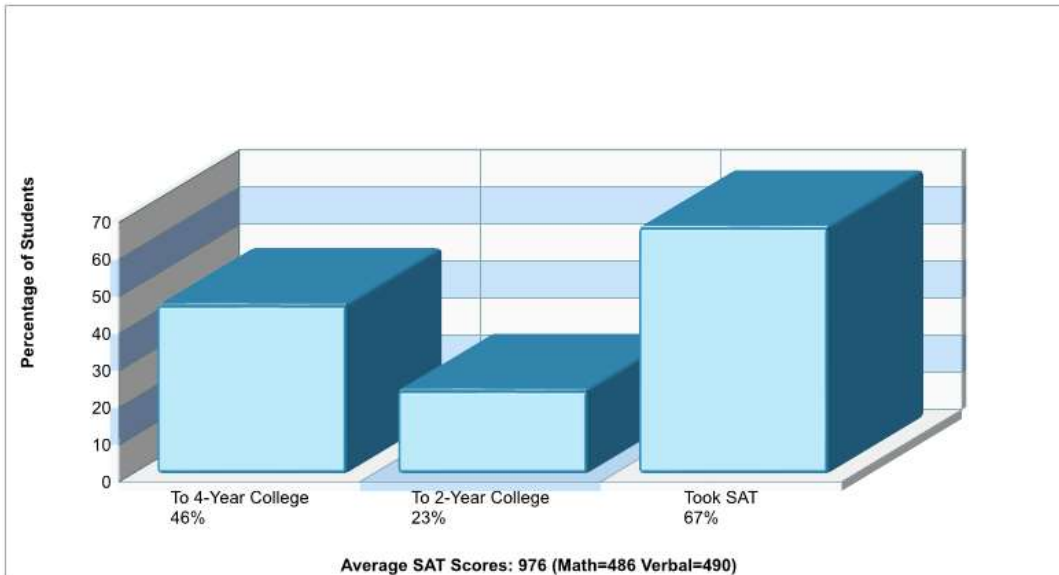

Prepared by Neighborhood Publisher

School Information

Bordentown

Prepared by Neighborhood Publisher

Location: Bordentown, 08505
Student Enrollment By Grade

Location: Bordentown, 08505
High School Statistics