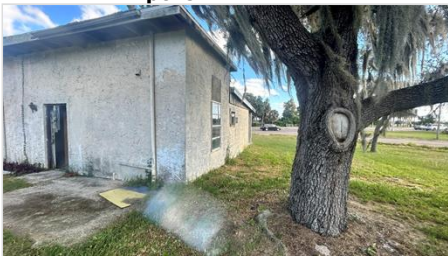

Cross Property 360 Property View

1165 S LAKE SHORE WAY, LAKE ALFRED, Florida 33850

Photos

Building 1 - Front

Living room

Front Enclosed Porch

Parking area 7-10 spaces

Bathroom 1

Bathroom 2 - in Bedroom 3

Building 1 - side

**Building 1 - back screened porch**

**Carport**

**Building 2 - front**

**Building 2 - rear**

**Building 2 - side view from rear**

**Building 2 - side**