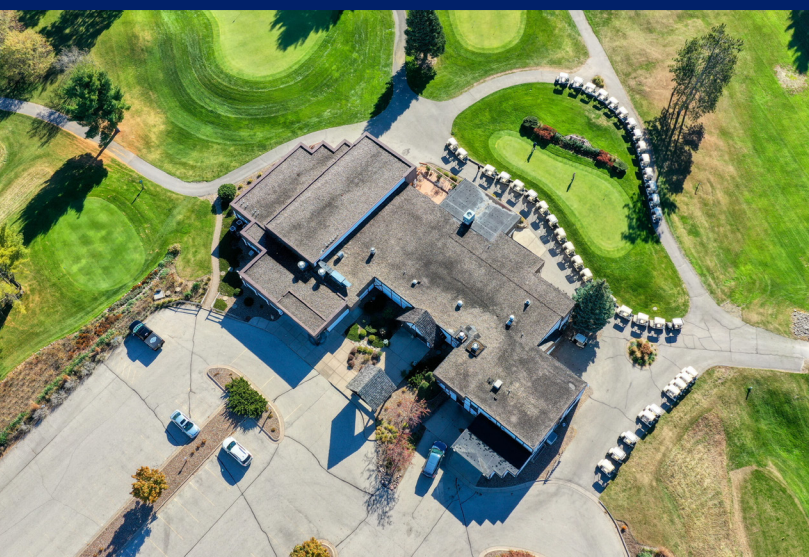

W7665 SYLVESTER RD

HOLMEN, WISCONSIN 54636

18 HOLE GOLF COURSE AND SUPPER CLUB

\$4,300,000 | 5.8 ACRES | 10,000 SQ FT

Opportunity is calling! Here is your chance to own and operate a successful 18 hole golf course and supper club with over a 50 year reputation and customer following all located on a most picturesque golf course. Full kitchens, banquet rooms, bars, everything you ever dreamed of in having your own restaurant. These opportunities don't come often! All this situated in the Wisconsin's beautiful Coulee region.