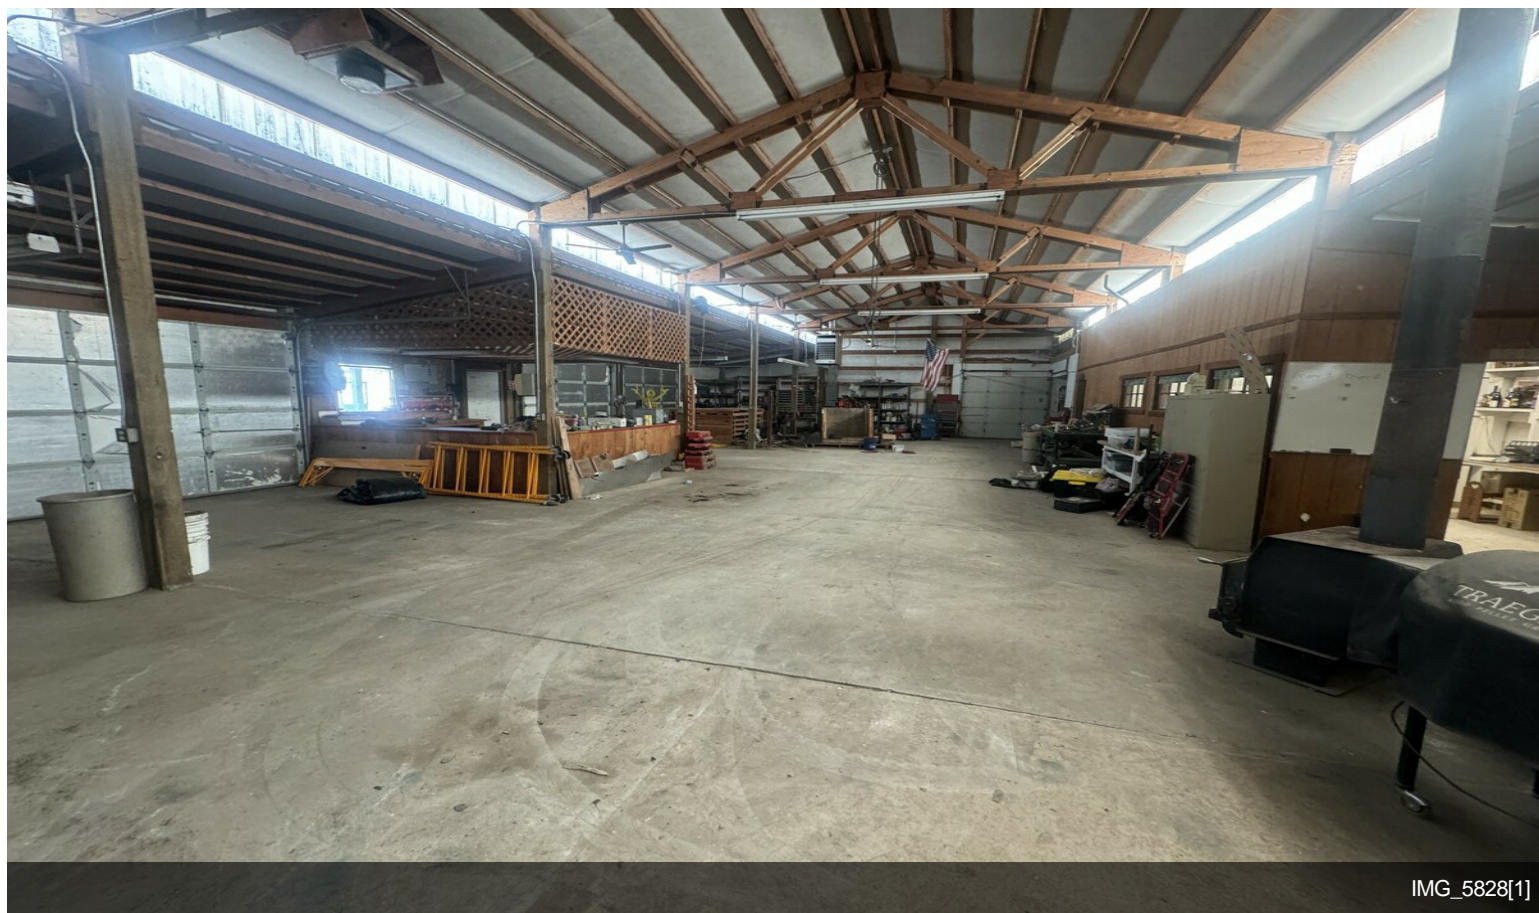

\$2,600,000

Exceptionally rare rural production facility on 4.4 acres. Property and buildings are versatile for many kinds of agricultural processing... nuts, wine, grain, etc. Property features 21,900 square feet of production space including cold storage space and a 1344 square foot single family residence that is currently rented. 2 wells with primary production well rated at 50 gallons per minute. Current zoning is EF80, production is being done via a Conditional Use Permit through Yamhill County. Please contact Yamhill County Planning to verify details....

- Rare Rural Production Facility: Located on 4.4 acres
- Versatile Uses: Suitable for agricultural processing (nuts, wine, grain, etc.)
- Production Space: 21,900 sq. ft. including cold storage
- Residence: 1,344 sq. ft. single-family home, currently rented
- Water Supply: 2 wells, primary well at 50 GPM
- Zoning: EF80 with Conditional Use Permit

Property Photos

Building 1 Interior

Property Photos

Hazelnut Processing Equipment

Building 2

Property Photos

IMG_5828[1]

20240429_234740966_iOS[1]

Property Photos

IMG_5826[1]

Freight Scale

Property Photos

18400r99w-9[1]