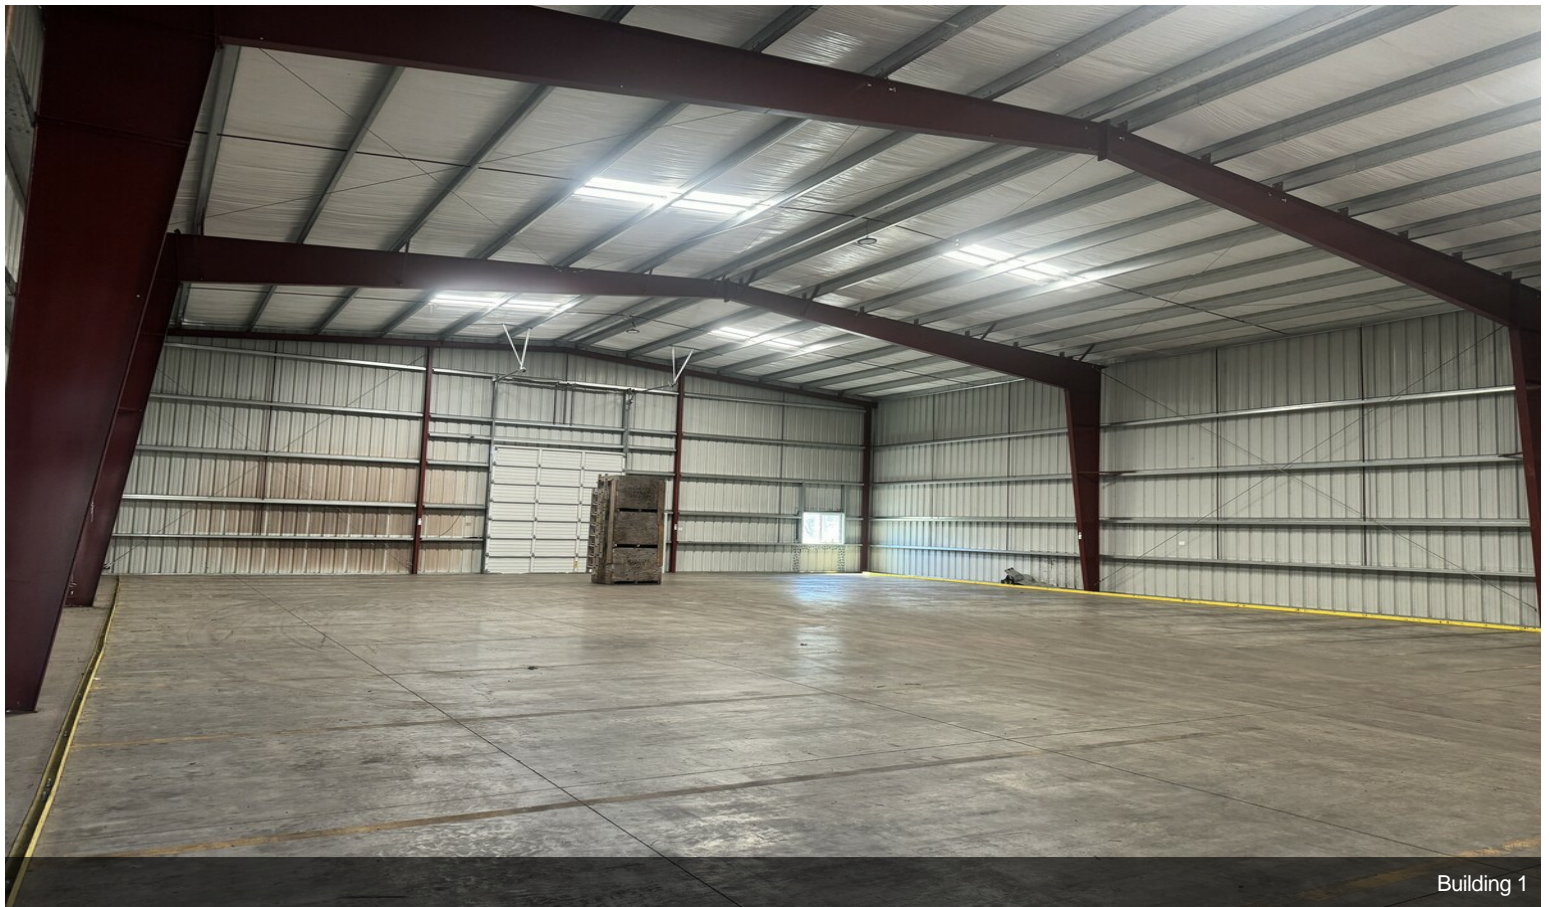

\$2,600,000

Exceptionally rare rural production facility on 4.4 acres. Property and buildings are versatile for many kinds of agricultural processing... nuts, wine, grain, etc. Property features 21,900 square feet of production space including cold storage space and a 1344 square foot single family residence that is currently rented. 2 wells with primary production well rated at 50 gallons per minute. Current zoning is EF80, production is being done via a Conditional Use Permit through Yamhill County. Please contact Yamhill County Planning to verify details....

- Rare Rural Production Facility: Located on 4.4 acres
- Versatile Uses: Suitable for agricultural processing (nuts, wine, grain, etc.)
- Production Space: 21,900 sq. ft. including cold storage
- Residence: 1,344 sq. ft. single-family home, currently rented
- Water Supply: 2 wells, primary well at 50 GPM
- Zoning: EF80 with Conditional Use Permit

Silo Interior

Building 1

Property Photos

Building 1 - Covered Parking

Building 1

Property Photos

Building 1

Building 1

Property Photos

Building 1 Interior

Property Photos

Hazelnut Processing Equipment

Building 2

Property Photos

IMG_5828[1]

20240429_234740966_iOS[1]