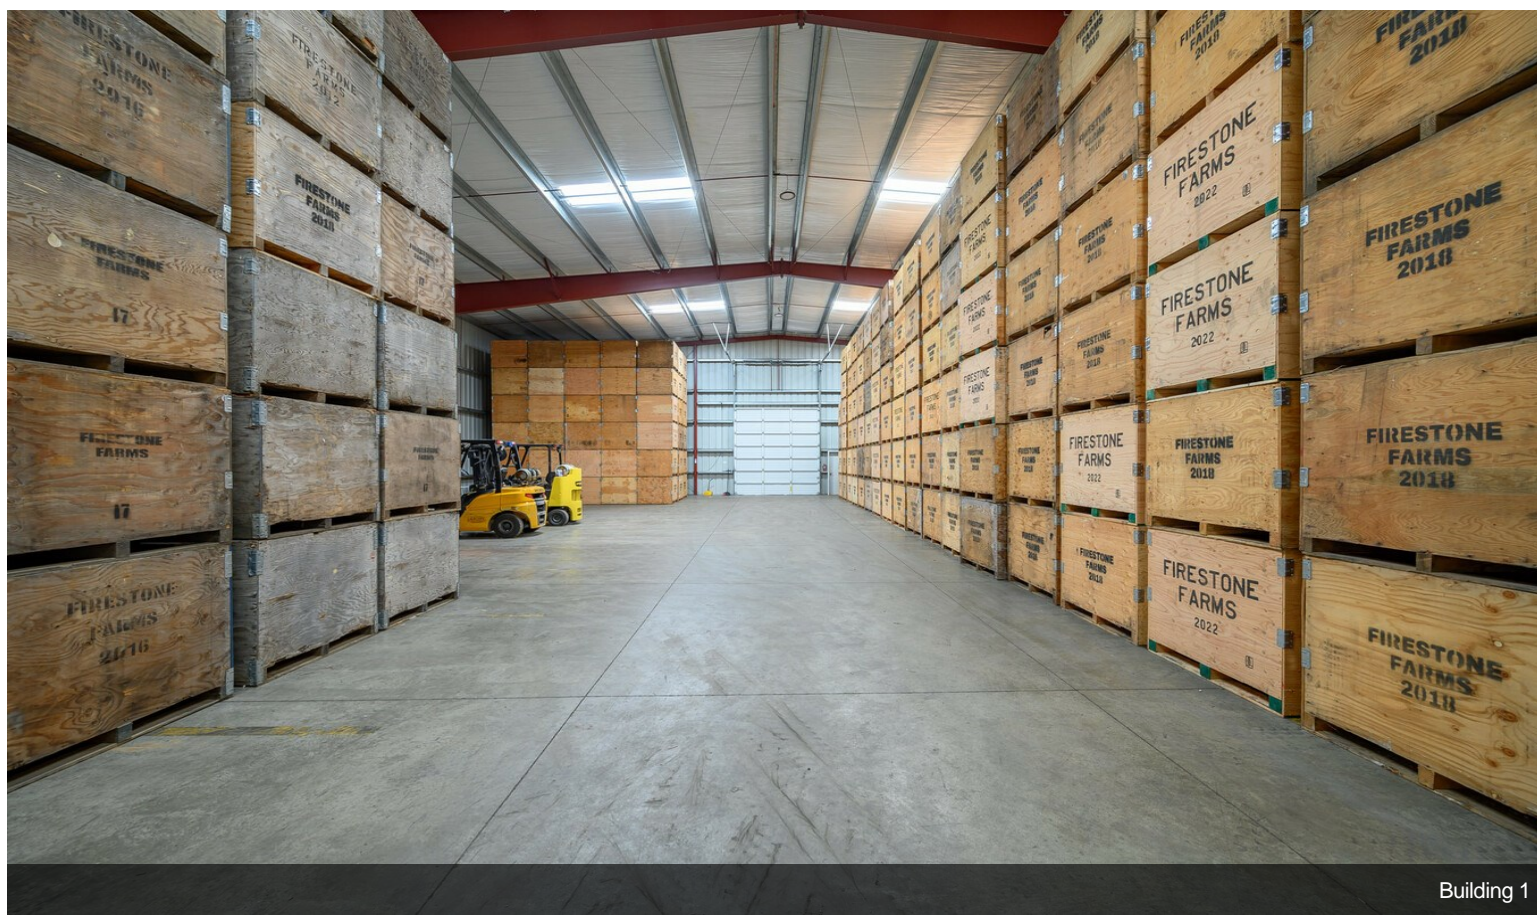

Property Photos

Building 1