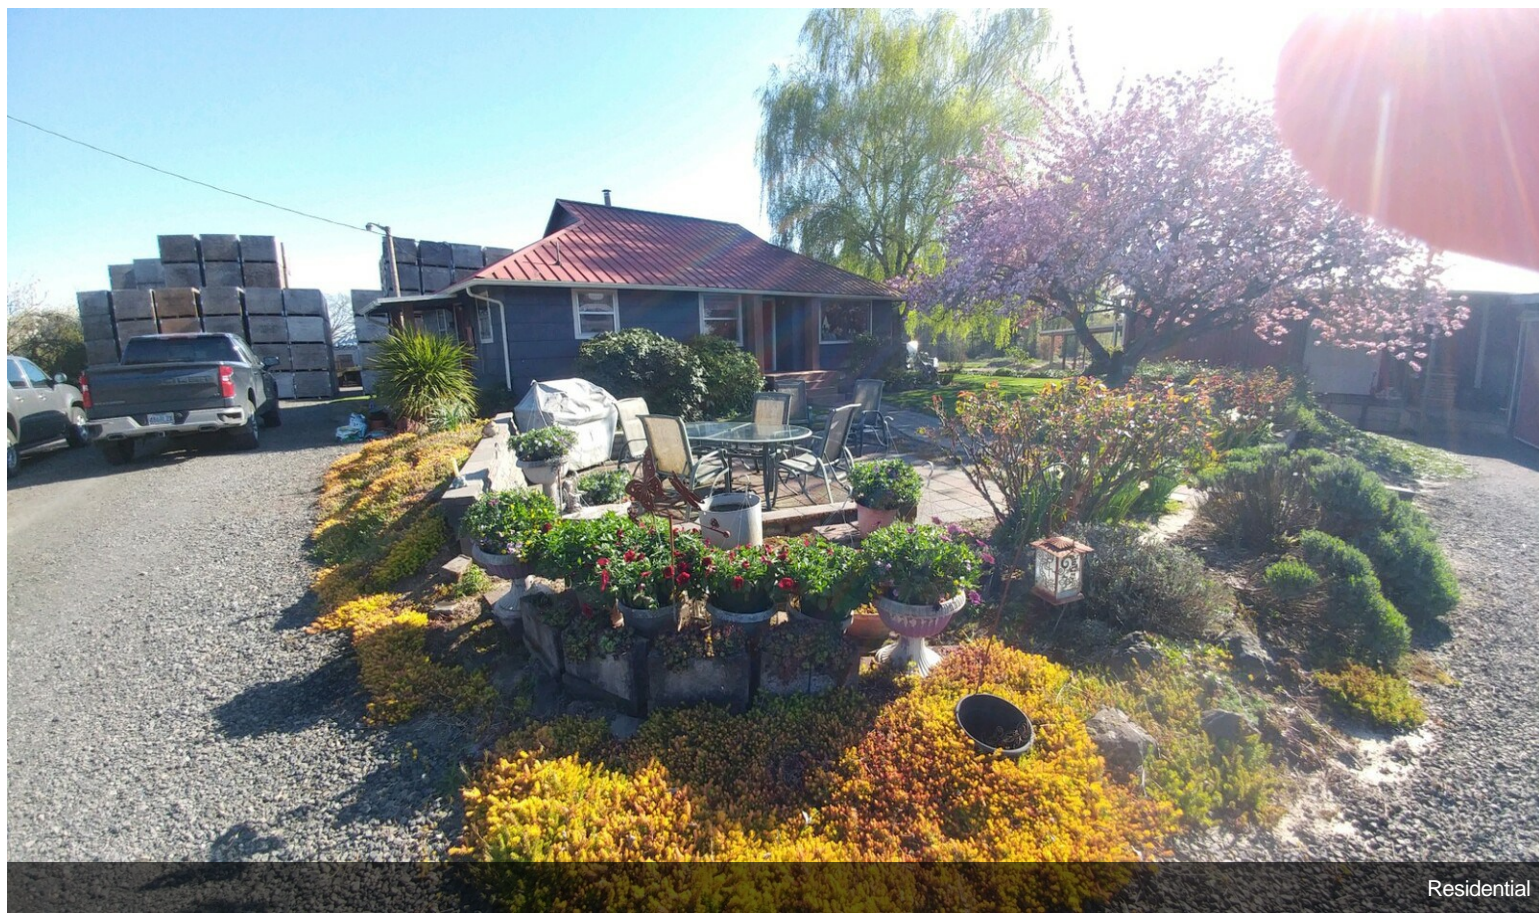

\$2,600,000

Exceptionally rare rural production facility on 4.4 acres. Property and buildings are versatile for many kinds of agricultural processing... nuts, wine, grain, etc. Property features 21,900 square feet of production space including cold storage space and a 1344 square foot single family residence that is currently rented. 2 wells with primary production well rated at 50 gallons per minute. Current zoning is EF80, production is being done via a Conditional Use Permit through Yamhill County. Please contact Yamhill County Planning to verify details....

- Rare Rural Production Facility: Located on 4.4 acres
- Versatile Uses: Suitable for agricultural processing (nuts, wine, grain, etc.)
- Production Space: 21,900 sq. ft. including cold storage
- Residence: 1,344 sq. ft. single-family home, currently rented
- Water Supply: 2 wells, primary well at 50 GPM
- Zoning: EF80 with Conditional Use Permit

18460 N Highway 99 W, Dayton, OR 97114

Property Photos

Residential

Residential

Property Photos

Residential Parking

Hazelnut Processing Plant

Property Photos

Property Photos

Building 1 Interior

Property Photos

Hazelnut Processing Equipment

Building 2

Property Photos

IMG_5828[1]

20240429_234740966_iOS[1]