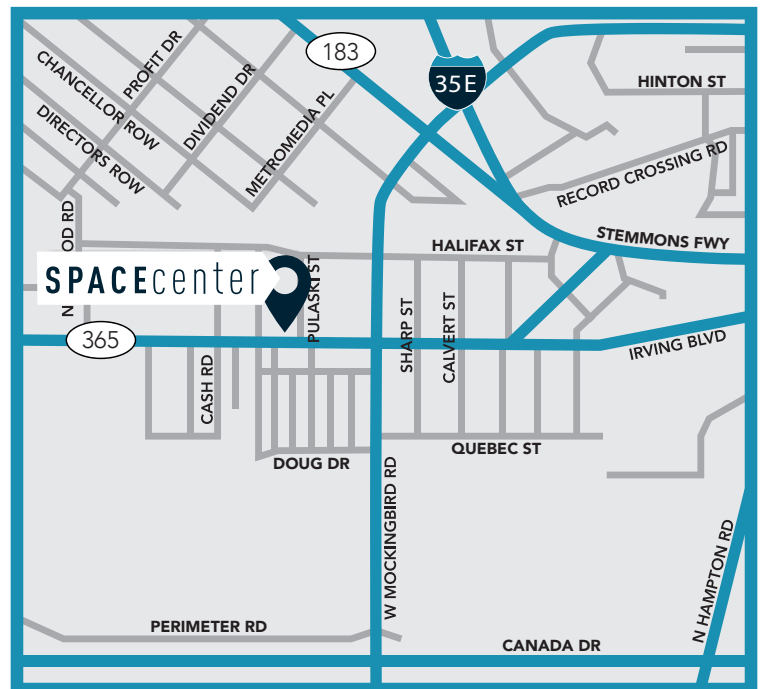

SPACE CENTER

5091 Pulaski Street
Dallas, Texas 75247

29,540 SF AVAILABLE

DETAILS

- 29,540 SF
- 900 SF OFFICE
- 22' CLEAR HEIGHT
- SPRINKLERED
- 7 DOCK-HIGH DOORS
- EASY ACCESS TO MAJOR THOROUGHFARES

Available September 1, 2024

SPACE CENTER

5091 Pulaski Street
Dallas, Texas 75247