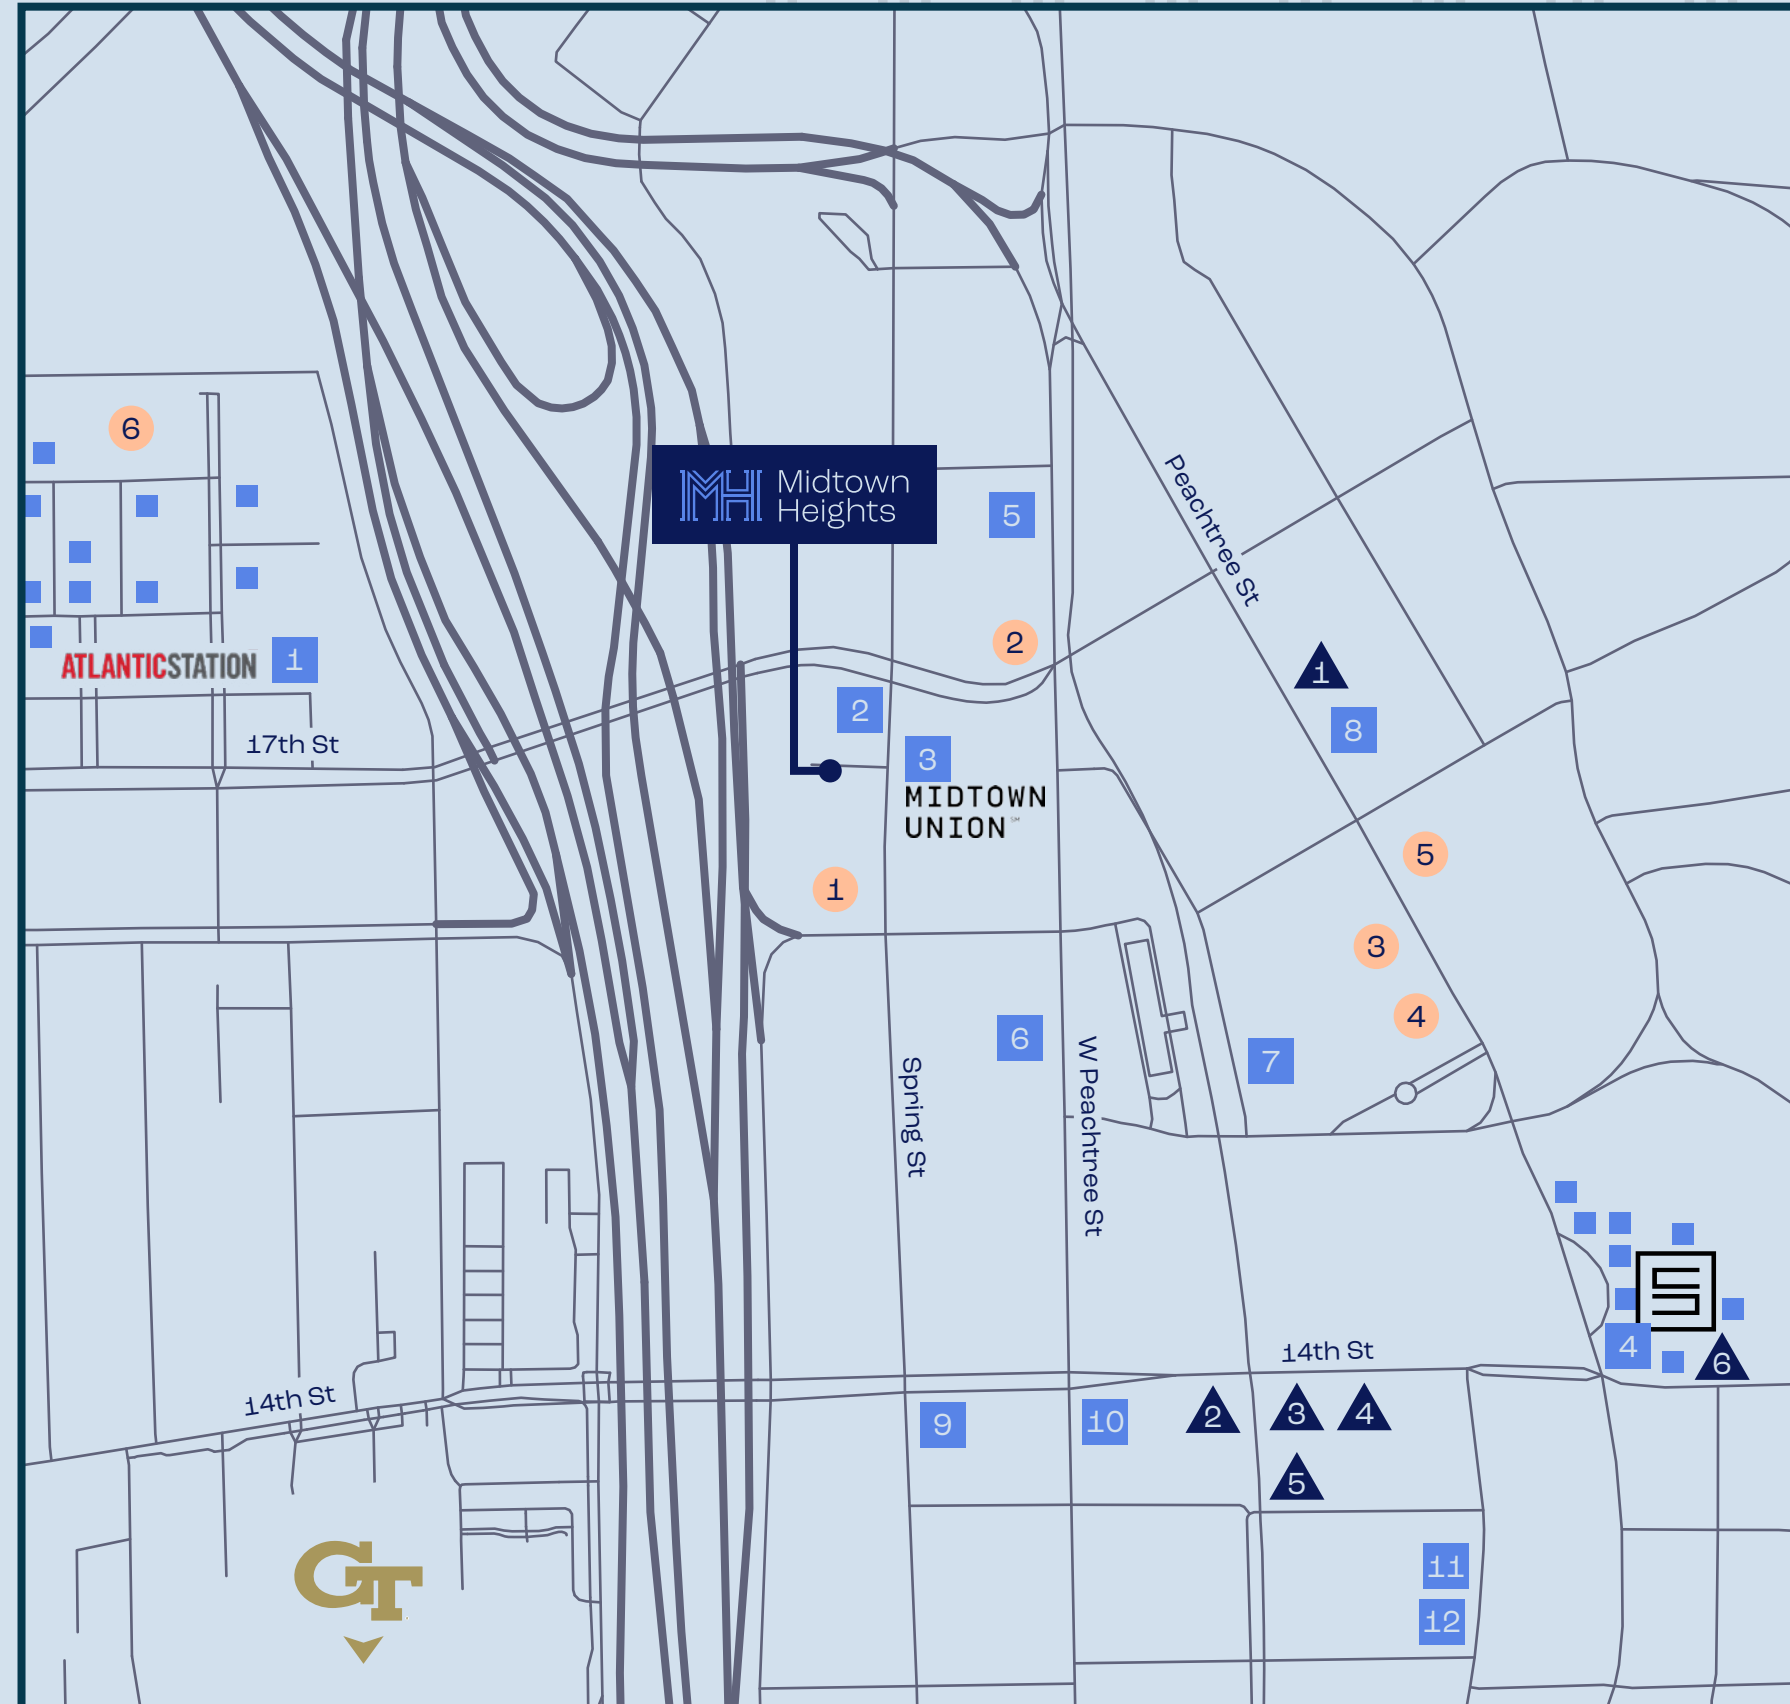

NEARBY AMENITIES

Food & Bev

1. Atlantic Station
  - Azotea Cantina
  - Allora
  - Sri Thai
  - HOBNOB
  - California Pizza Kitchen
  - Yard House
  - The Pig & The Pearl
  - Toscano
  - Atlantic Grill
  - Gyu-kaku Japanese BBQ
  - Angry Crab Shack
  - Rosé Bistro
2. Nan Thai Fine Dining
  - Atlantic Cafe
3. Midtown Union
  - Hartley Kitchen
4. Colony Square
  - Politan Row
  - Rumi's Kitchen
  - 5Church
  - Establishment
  - Saints + Council
  - Brown Bag
  - Serena Pastificio
  - Chick-fil-A
  - Sweetgreen

5. Xhibit Studio Kitchen and Bar
6. DaVinci's of Midtown
7. Twelve Eighty
8. Big Apple Cafe
9. Wholefoods
  - Farm Birds
10. Starbucks
11. Park 75
12. South City Kitchen

Entertainment

1. Center for Puppetry Arts
2. Center Stage Theatre
3. High Museum of Art
4. Woodruff Arts Center
5. Museum of Design Atlanta
6. Regal Cinemas

Hotels

1. Residences Inn by Marriott
2. Atlanta Marriott
3. AC Hotel
4. Four Seasons Hotel
5. Moxy Midtown
6. W Hotel Midtown