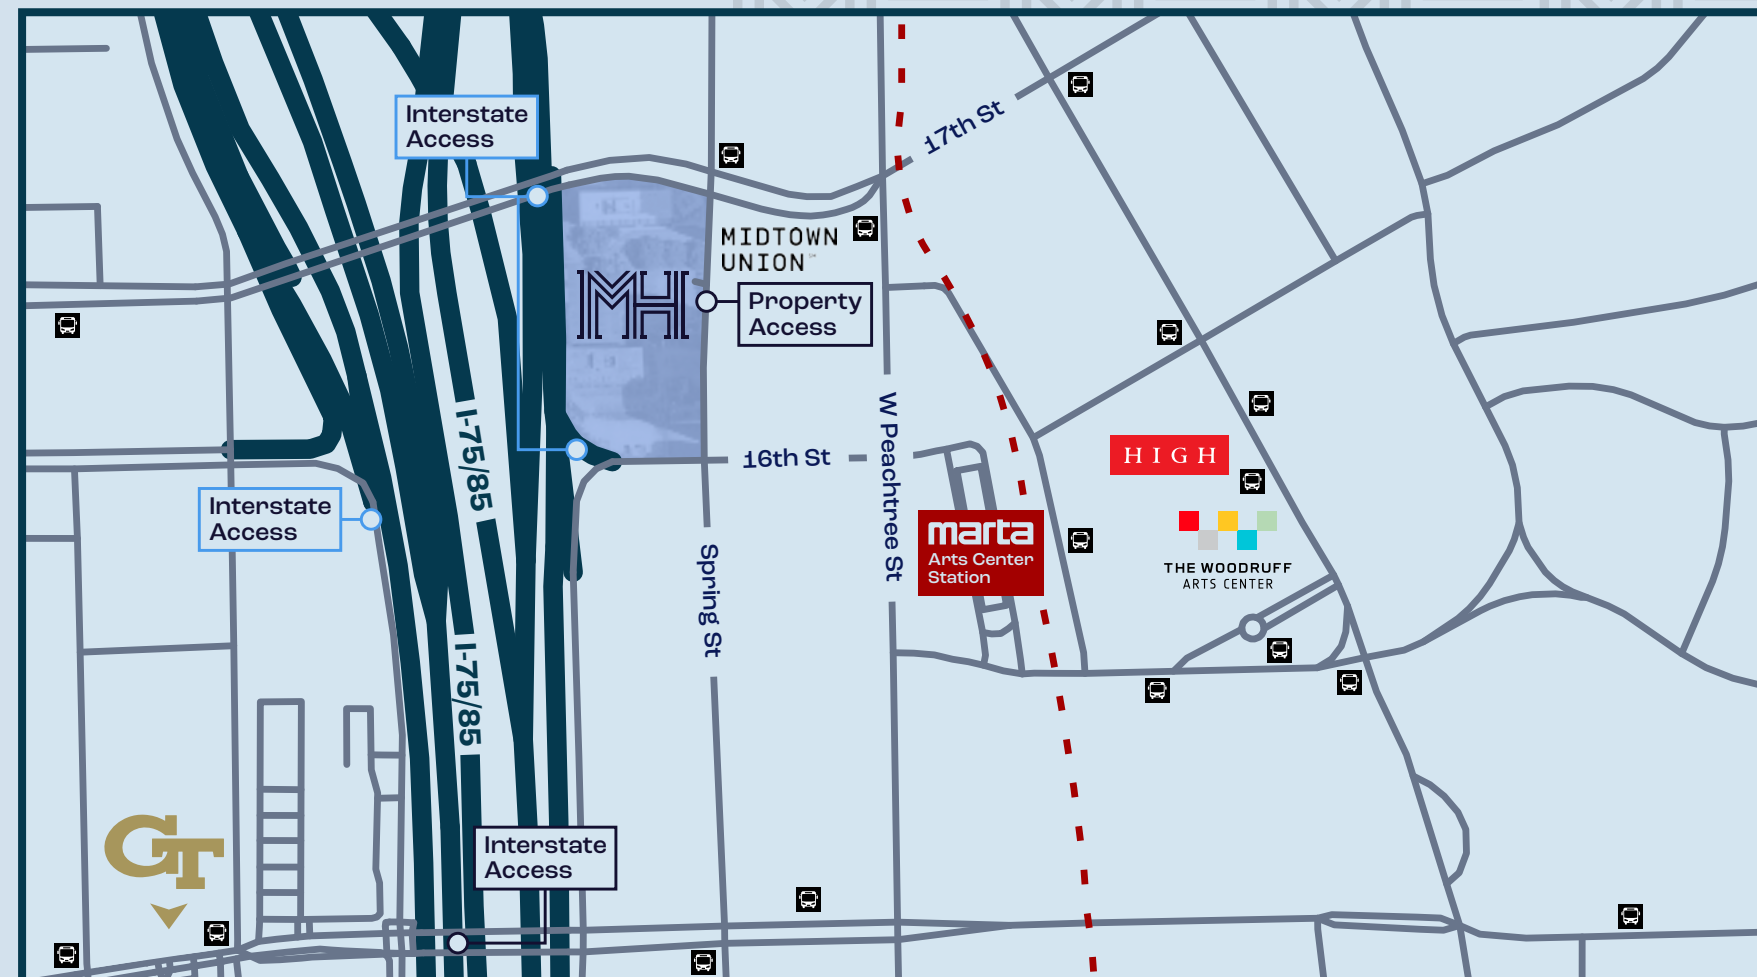

MMH

MIDTOWN HEIGHTS

BUILDING HIGHLIGHTS

Nestled in the heart of Midtown on the corner of 17th & Spring, Midtown Heights offers unmatched access to I-75/I-85 and is adjacent to the new Midtown Union mixed-use development. Our move-in ready spec suites are fully furnished and provide flexible lease terms. Elevate your business presence at Midtown Heights, where convenience and opportunity converge.

[Suite 750](#)

[View Floor Plans](#)

CONVENIENCE & ACCESSIBILITY

- Immediate access to I-75 / I- 85 Connector
- Two blocks to the MARTA – Arts Center Station
- The High Museum, Woodruff Arts Center and The Center for Puppetry Arts all within a 10-minute walk.
- Only 13 miles from Hartsfield-Jackson Atlanta International Airport
- Less than a mile from Georgia Institute of Technology and the valuable technology, research and talent it provides

41
Restaurants &
Grocery

7
Arts &
Entertainment

14
Hotels

All within a 10-15 minute walk

ON-SITE AMENITIES

Nan Thai Fine Dining Restaurant

Secured Surface Level Parking

Atlantic Café

Food & Bev

1. Atlantic Station
 - Azotea Cantina
 - Allora
 - Sri Thai
 - HOBNOB
 - California Pizza Kitchen
 - Yard House
 - The Pig & The Pearl
 - Toscano
 - Atlantic Grill
 - Gyu-kaku Japanese BBQ
 - Angry Crab Shack
 - Rosé Bistro
2. Nan Thai Fine Dining
 - Atlantic Cafe
3. Midtown Union
 - Hartley Kitchen
4. Colony Square
 - Politan Row
 - Rumi's Kitchen
 - 5Church
 - Establishment
 - Saints + Council
 - Brown Bag
 - Serena Pastificio
 - Chick-fil-A
 - Sweetgreen