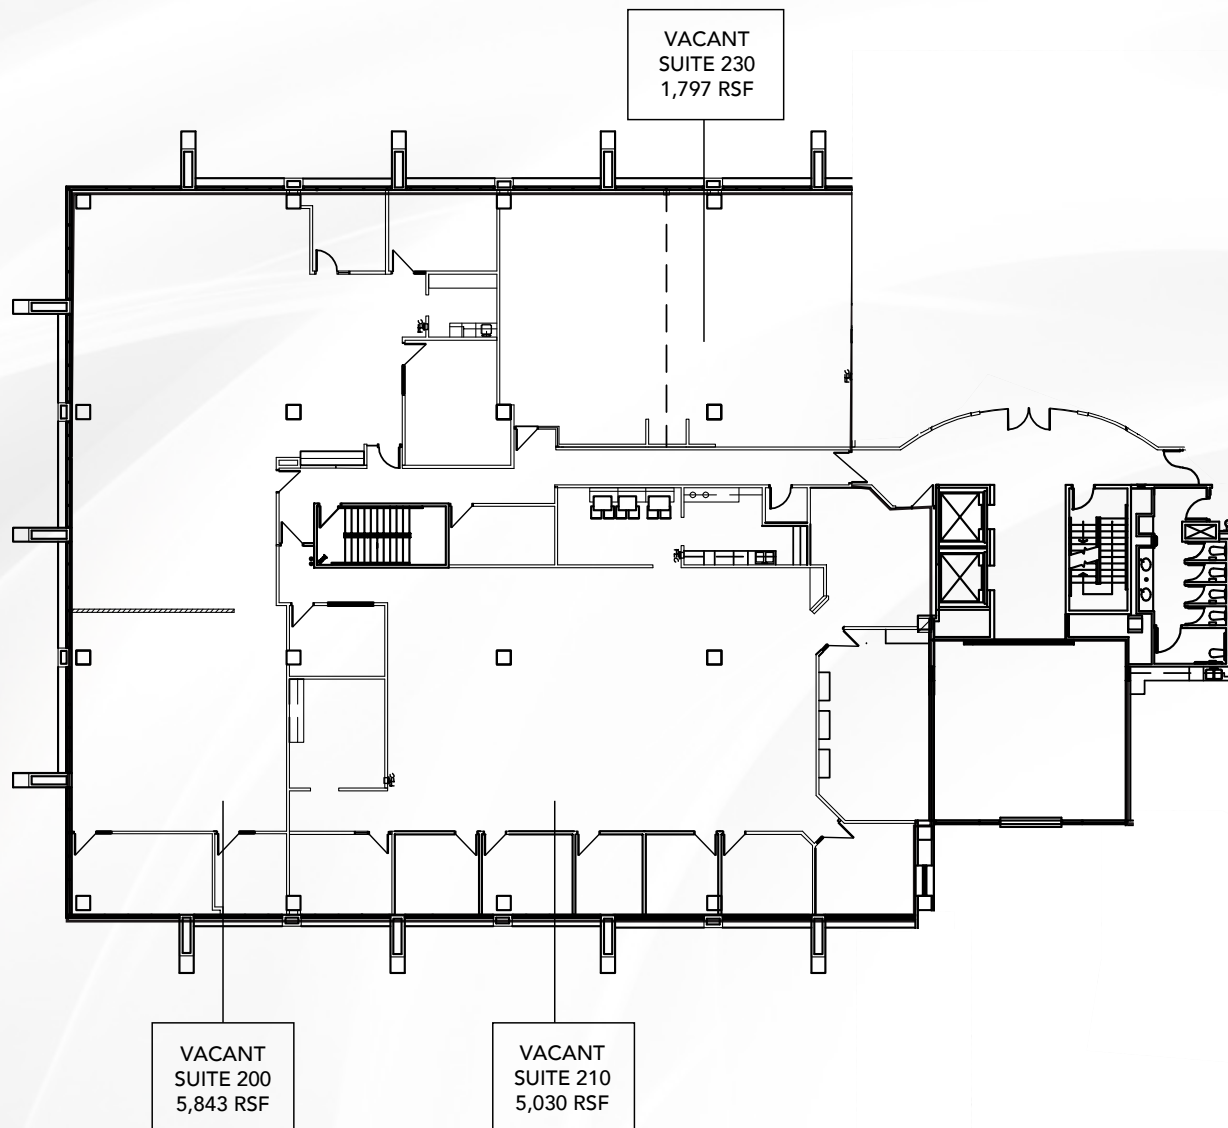

(Medical Spec Suite - Available 1Q 2025)

SECOND FLOOR

±12,670 RSF

Divisible to:

SUITE 200: 5,843 RSF

SUITE 210: 5,030 RSF

SUITE 230: 1,797 RSF

SUITE 300

±13,402 RSF

(Third Floor contiguous up to ±26,865)

SUITE 320

±2,325 RSF

SUITE 350

±10,838 RSF

1ST Floor - Suite 170 ±1,389 RSF

Medical Spec Suite - Available 1Q 2025

2ND Floor - Floorplan | ±12,670 RSF Available

Divisible to ±1,797 - ±12,670 SF

3RD Floor - Floorplan

E MOUNTAIN VIEW RD

N 90TH ST

9977 N 90TH ST
91,082 SF

NAP

PARKING GARAGE | NAP