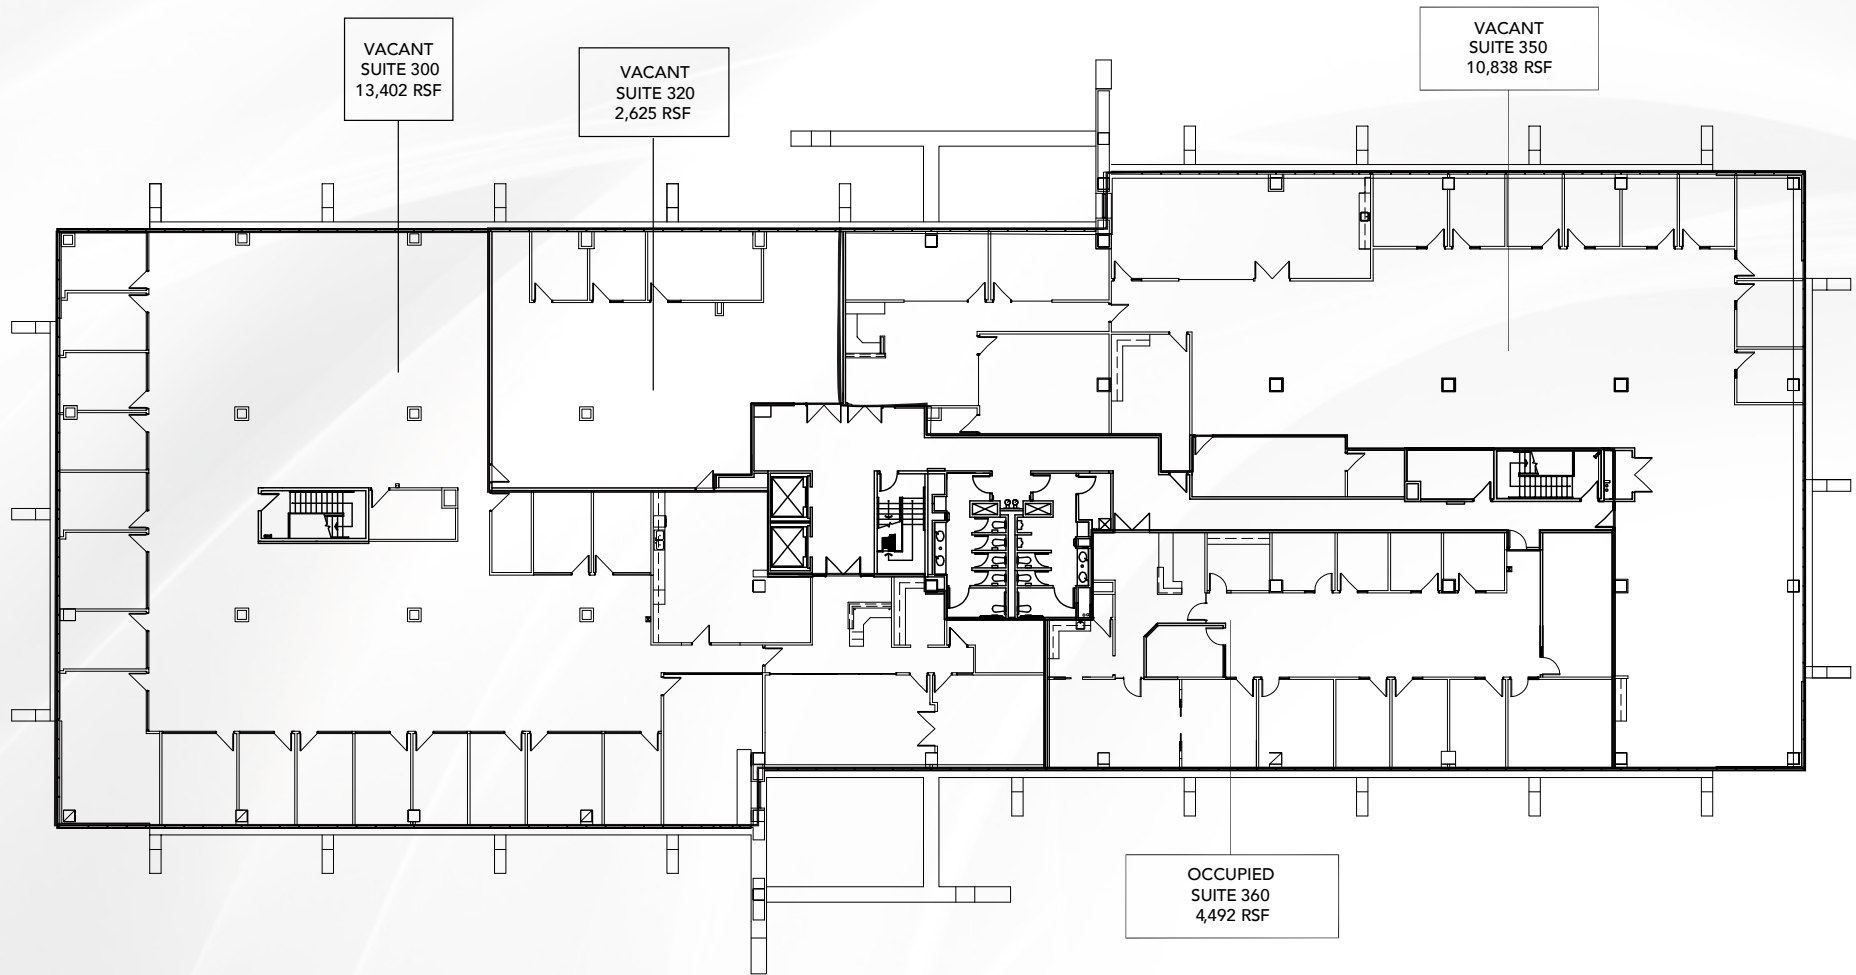

3RD Floor - Floorplan