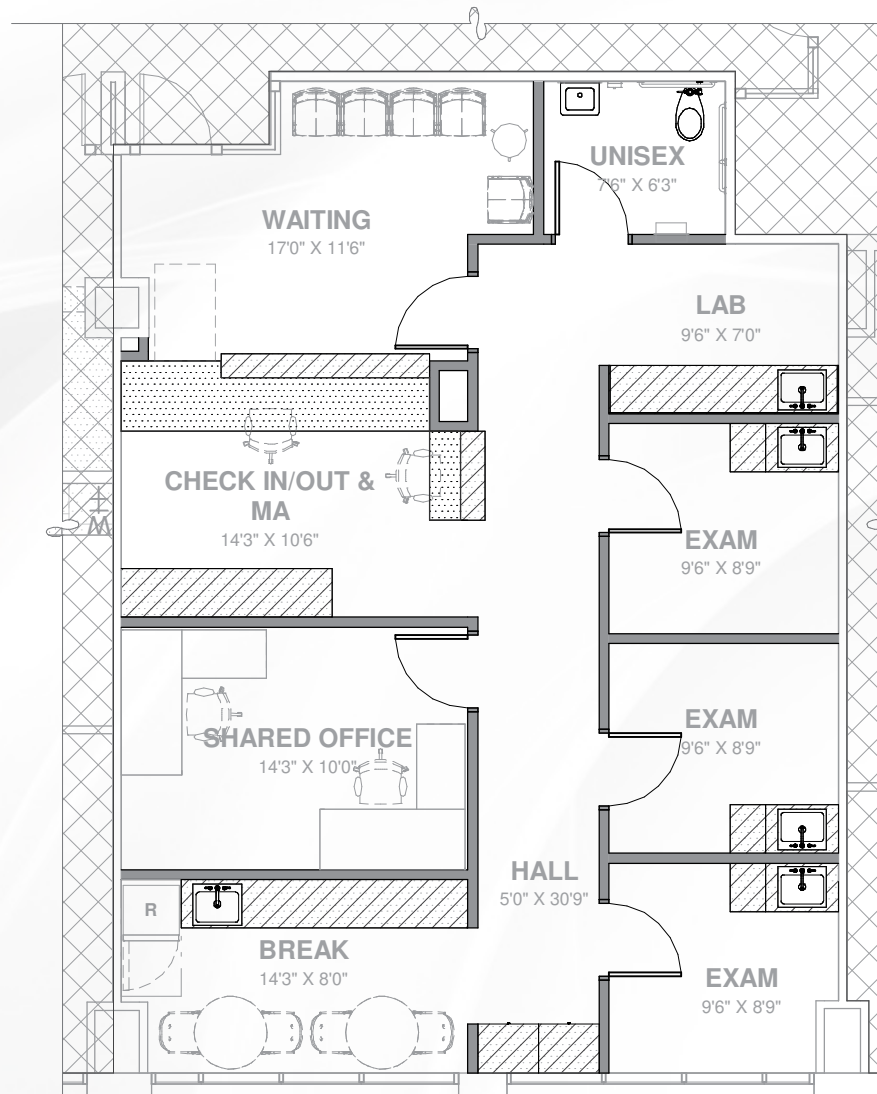

(Medical Spec Suite - Available 1Q 2025)

SECOND FLOOR

±12,670 RSF

Divisible to:

SUITE 200: 5,843 RSF

SUITE 210: 5,030 RSF

SUITE 230: 1,797 RSF

SUITE 300

±13,402 RSF

(Third Floor contiguous up to ±26,865)

SUITE 320

±2,325 RSF

SUITE 350

±10,838 RSF

1ST Floor - Suite 170 ±1,389 RSF

Medical Spec Suite - Available 1Q 2025

2ND Floor - Floorplan | ±12,670 RSF Available

Divisible to ±1,797 - ±12,670 SF

3RD Floor - Floorplan

E MOUNTAIN VIEW RD

N 90TH ST

9977 N 90TH ST
91,082 SF

NAP

PARKING GARAGE | NAP