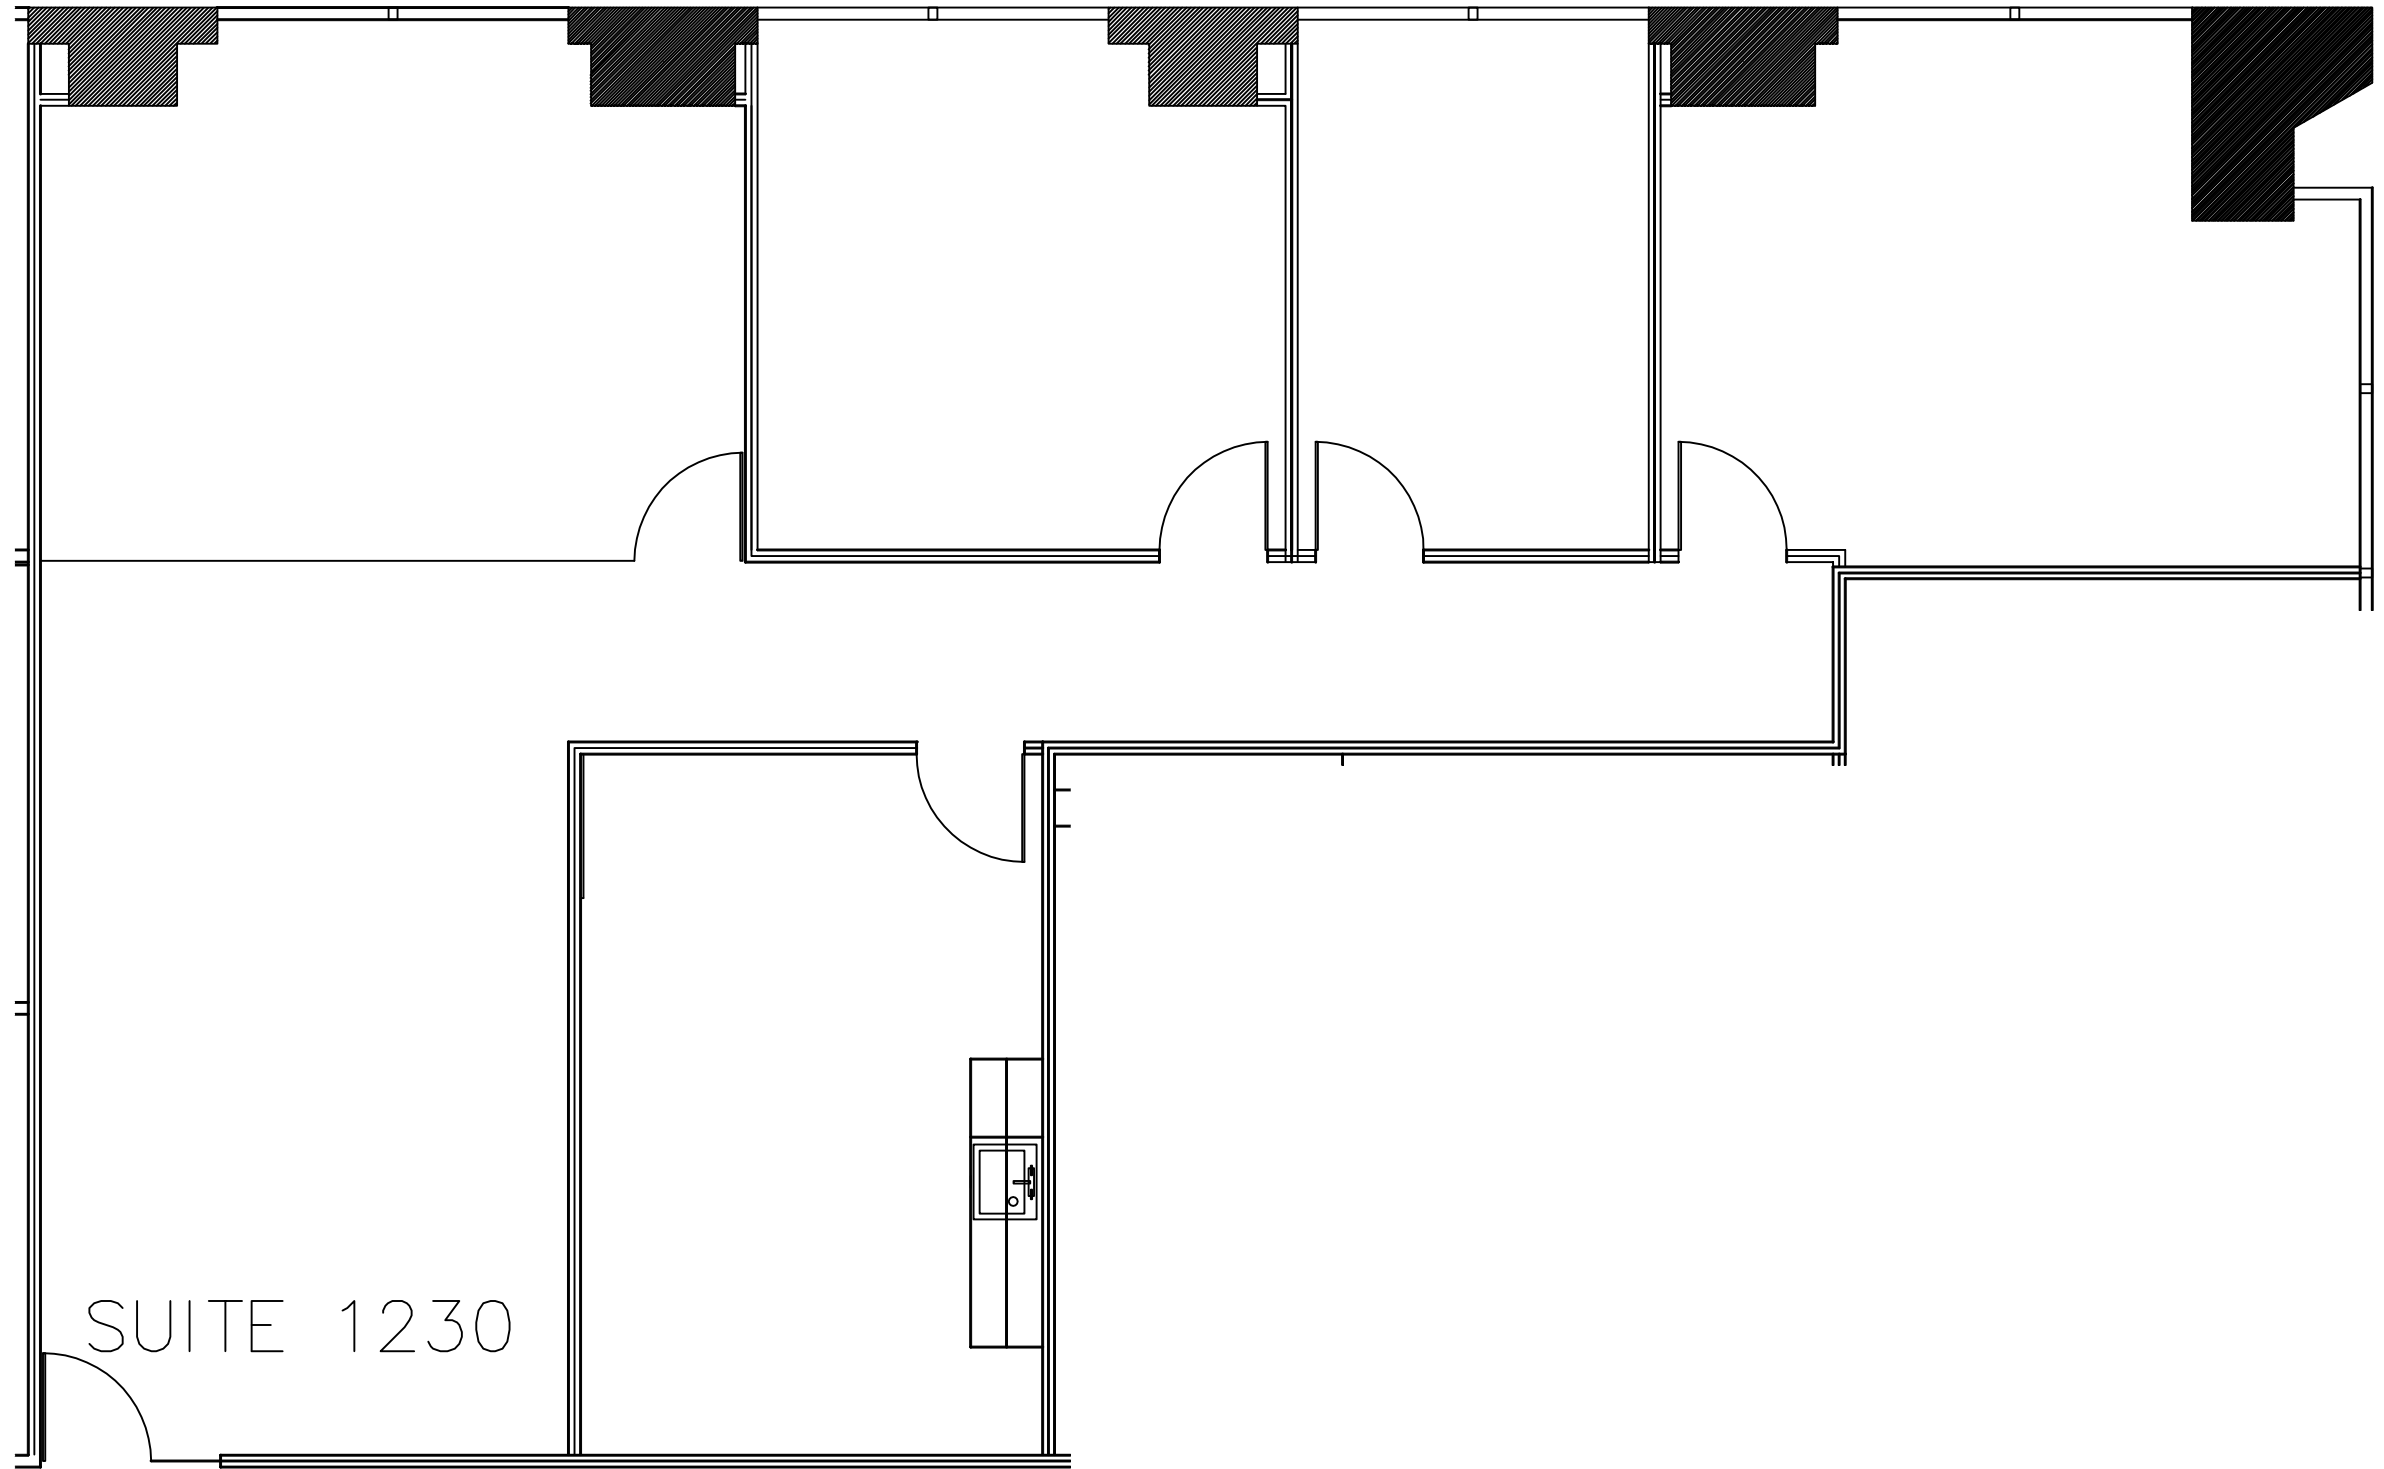

Revision		Emission
no.	issue	date

SUITE 1230

Key Plan

Title:
12th Floor Plan
Suite 1230

1700 PACIFIC	 OLYMBEC USA
	<small>1700 PACIFIC DALLAS, TX, 75201 TEL: 1-888-OLYMBEC WWW.OLYMBEC.COM</small>

Scale: N.T.S.
Drawn By:

Date:
Project Name and Location:
1700 Pacific
Dallas, TX

Room #:
#1230

Suite 1230 **2,137 RSF**
 SCALE: 3/16" = 1'-0"
 (11x17)

*Note That All Dimensions Are Approximate and subject to change without notice