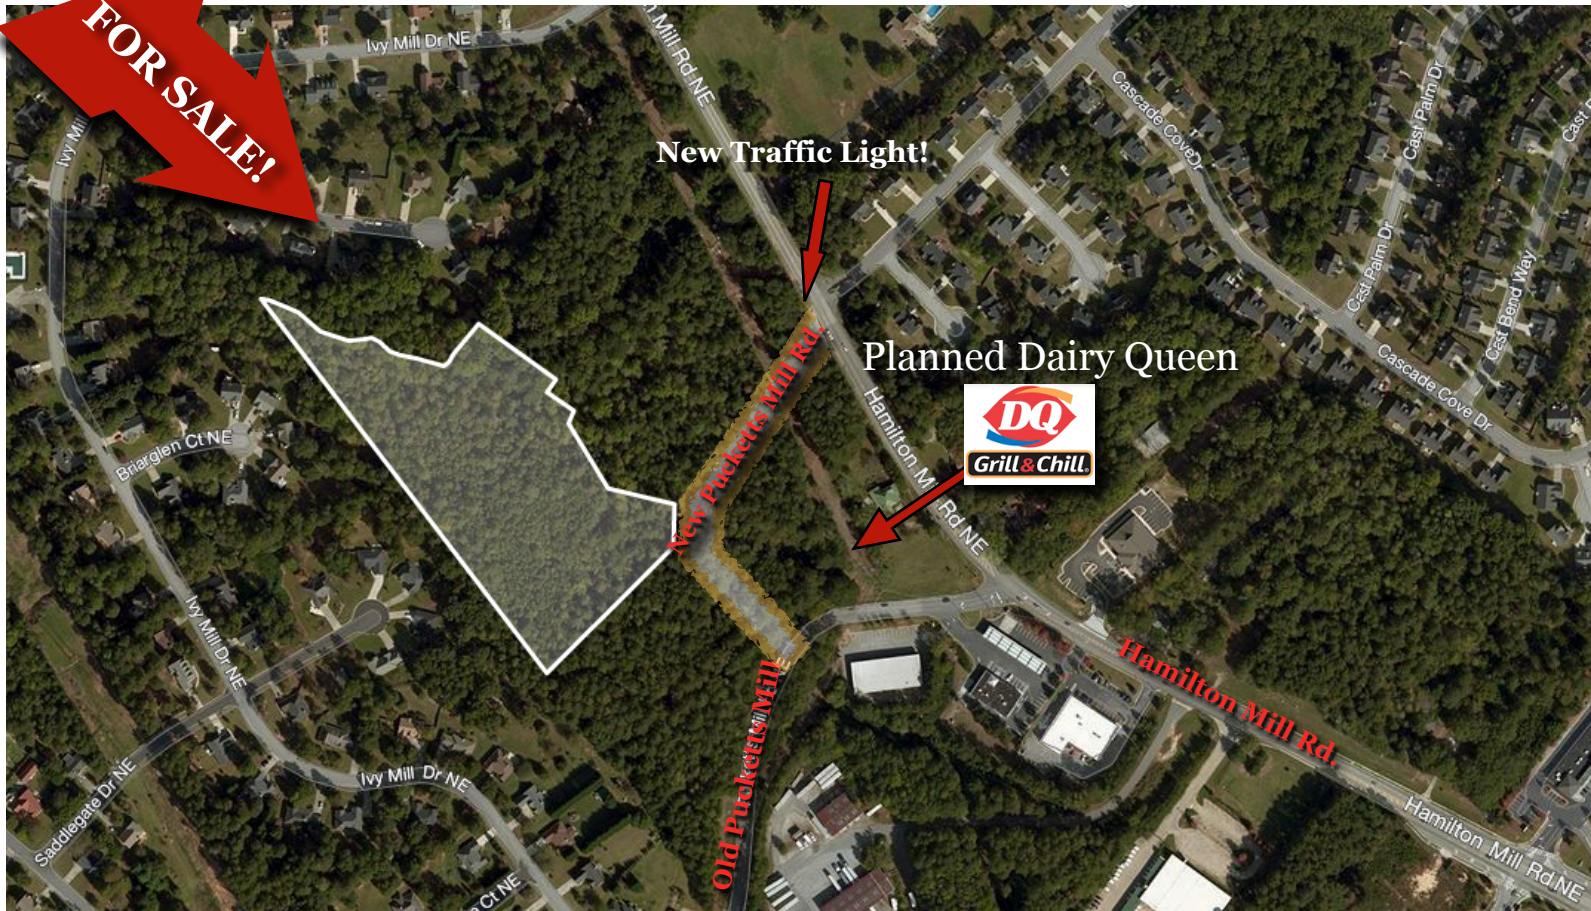

## 7.260 Acres on New Pucketts Mill Road just off Hamilton Mill Road

Gwinnett County, Ga Buford / Hamilton Mill

- Zoned RA-200
  - Tax Parcel ID r-1001027
  - New Traffic Light at Hamilton Mill & New Pucketts Mill Roads
  - Frontage on New Pucketts Mill Road
  - Approximately 1/2 mile from I-85
  - 1.2 miles to Ridge Road
  - 4 miles to I-985
  - 5 Miles to Buford Highway #13
  - Contiguous to additional 3.026 acres
- Offered at \$ 269,000/ acre