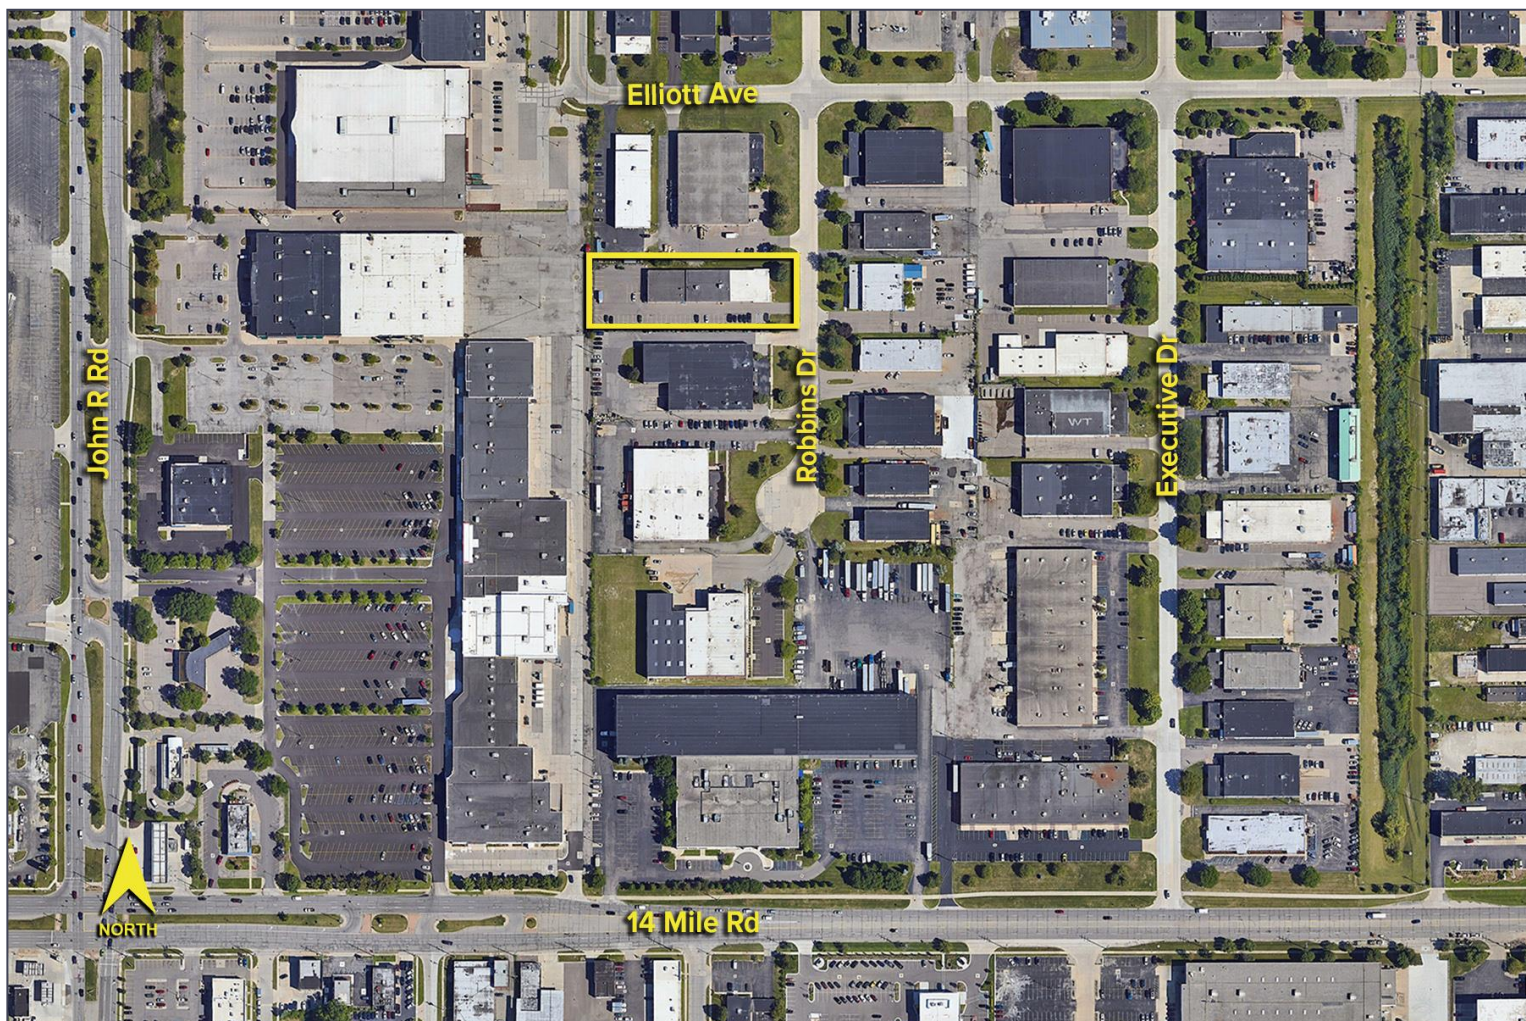

SIGNATURE ASSOCIATES
One Towne Square, Suite 1200
Southfield, MI 48076
www.signatureassociates.com

375 Robbins Drive – Troy, Michigan

Hi-Tech For Sale

14,880
Square Feet
AVAILABLE

Site Plan

For more information, please contact:

SIGNATURE ASSOCIATES
One Towne Square, Suite 1200
Southfield, MI 48076
www.signatureassociates.com

375 Robbins Drive – Troy, Michigan

Hi-Tech For Sale

14,880
Square Feet
AVAILABLE

Aerial

For more information, please contact: