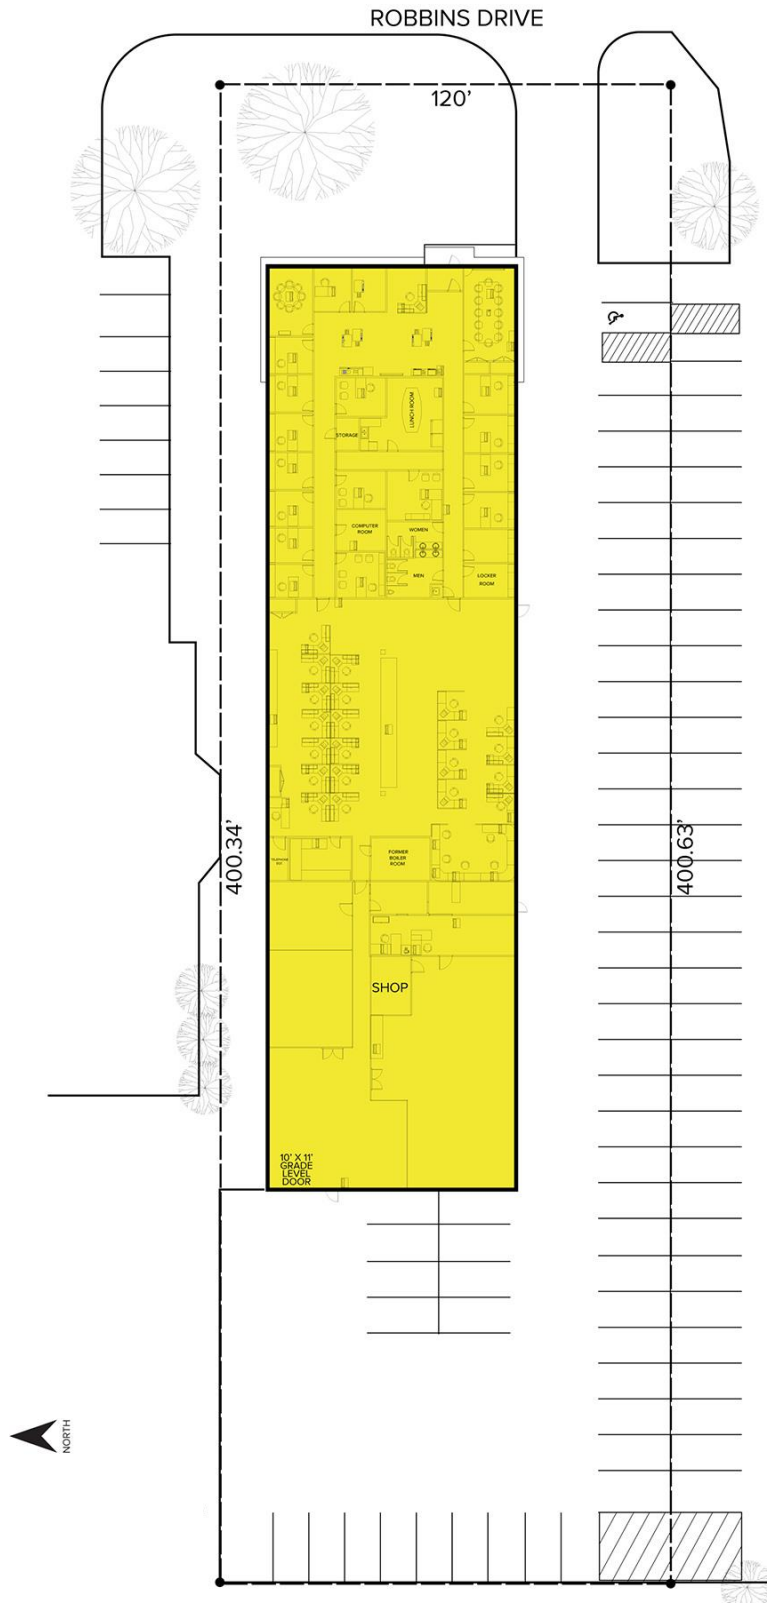

375 ROBBINS DRIVE
TROY, MICHIGAN

HI-TECH FOR SALE
14,880 Square Feet Available

**SIGNATURE
ASSOCIATES**
KNOW SIGNATURE | KNOW RESULTS

PROPERTY FEATURES

- 14,880 square feet available
- 10,230 square feet office
- Office area may be converted to warehouse, shop or lab uses
- 12' clear height
- (1) 10' x 11' grade level door
- Well-maintained building
- Server room
- Sale Price: \$1,800,000 (\$120.97/sq. ft.)

375 Robbins Drive – Troy, Michigan

Hi-Tech For Sale

14,880
Square Feet
AVAILABLE

Interior Photos

For more information, please contact:

JOHN BOYD
(248) 948 0102
jboyd@signatureassociates.com

PAUL HOGE
(248) 948 0103
paulhoge@signatureassociates.com

SIGNATURE ASSOCIATES
One Towne Square, Suite 1200
Southfield, MI 48076
www.signatureassociates.com

375 Robbins Drive – Troy, Michigan

Hi-Tech For Sale

14,880
Square Feet
AVAILABLE

Site Plan

For more information, please contact: