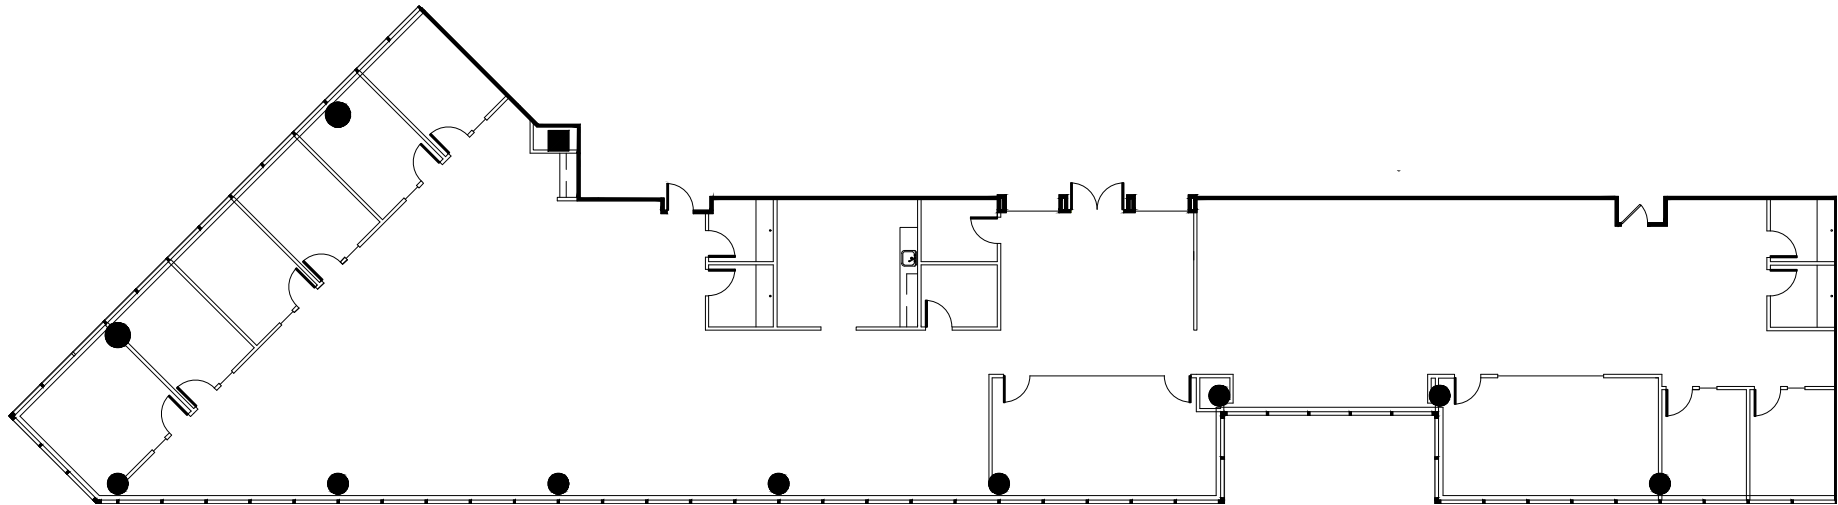

KEY PLAN

Leasing Contact: Greg Frankum 404.842.6565 | Matt Spickard 404.842.6566