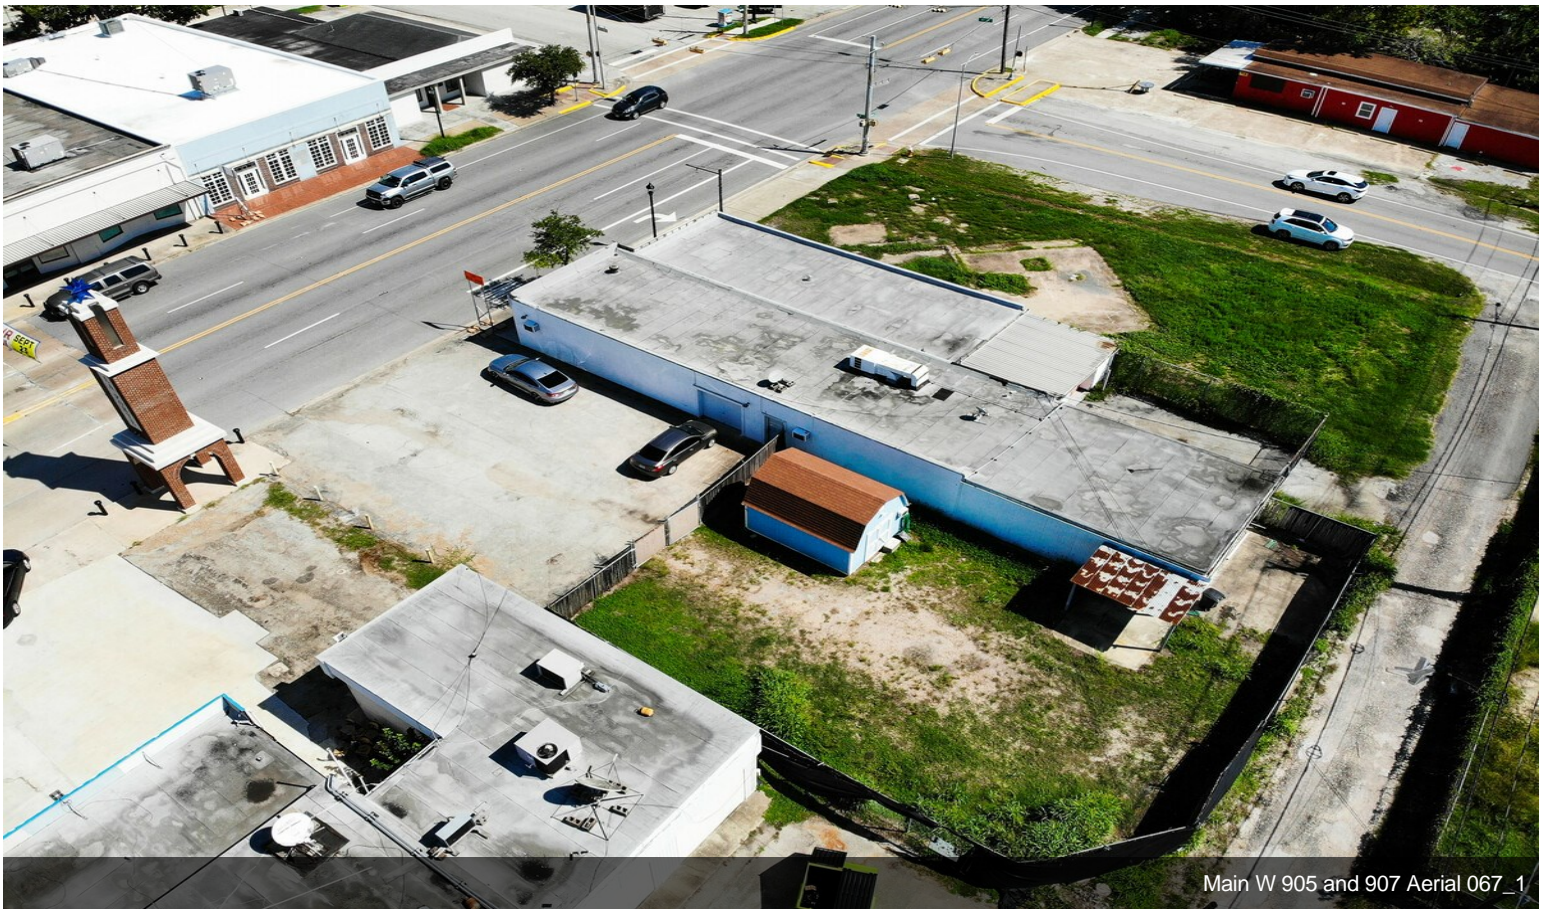

\$699,000

PRIME LOCATION AND/OR INVESTMENT OPPORTUNITY TO OWN YOUR OWN BUILDING AND OCCUPY AND/OR LEASE 905 W. MAIN (ALREADY LEASED) POOL COMPANY GOING MONTH TO MONTH BUT MAY BE WILLING TO STAY, TBD..... MAINTAIN YOUR OWN OFFICE SPACE FOR YOUR COMPANY IN THE RIGHT SIDE IN 2640 SQ FT (907) PARKING TO THE RIGHT AND IN BACK AVAILABLE. FENCED BACK YARD WITH CARPORT AND SHED FOR STORAGE....

- HEAVY TRAFFIC --+
- 2 OFFICES 905 AND 907
- LOCATION OFF OF HWY 146
- MULTI PURPOSE
- OFFICE SPACE

Price:	\$699,000
Property Type:	Industrial
Property Subtype:	Warehouse
Building Class:	C
Sale Type:	Investment or Owner User
Lot Size:	0.29 AC
Rentable Building Area:	3,960 SF
Rentable Building Area:	3,960 SF
No. Stories:	1
Year Built:	1960
Tenancy:	Multiple
Parking Ratio:	2.02/1,000 SF
Zoning Description:	COMMERCIAL/INDUSTRIAL
APN / Parcel ID:	0231810450030

905 W Main St, La Porte, TX 77571

Property Photos

Main W 905 IMG 02_1

IMG_1314

Property Photos

Main W 905 and 907 Aerial 115_1(1)

Main W 905 and 907 Aerial 111_1

Property Photos

Main W 905 and 907 Aerial 075_1

Main W 905 and 907 Aerial 067_1

Property Photos

Main W 905 and 907 Aerial 027_1

Main W 905 and 907 Aerial 065_1

Property Photos

Main W 905 and 907 Aerial 045_1(1)

Main W 905 IMG 22_1