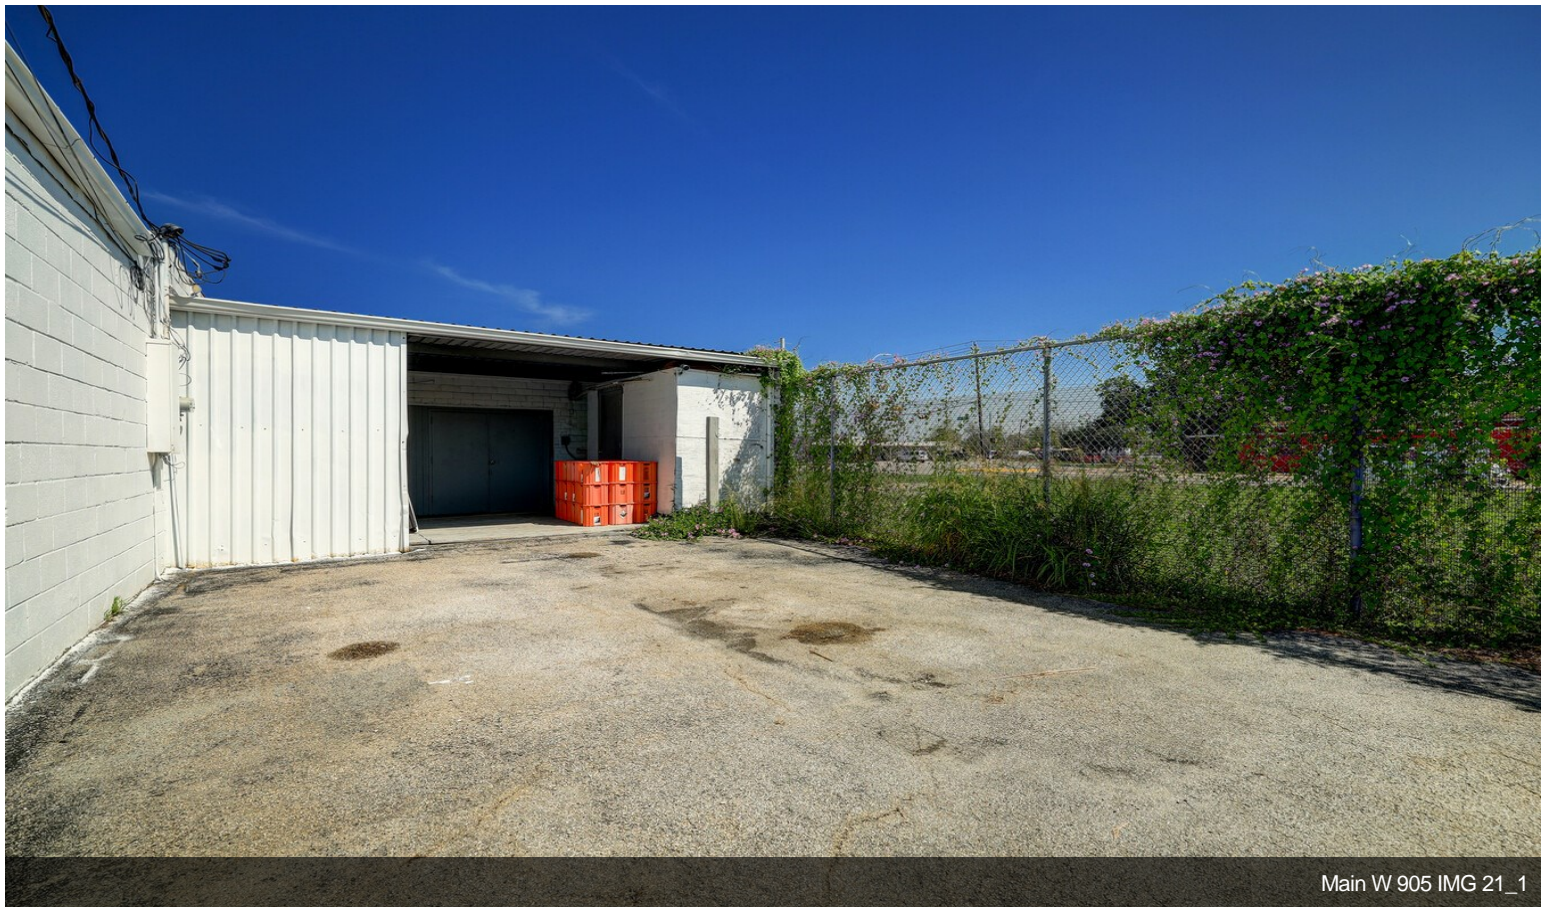

\$699,000

PRIME LOCATION AND/OR INVESTMENT OPPORTUNITY TO OWN YOUR OWN BUILDING AND OCCUPY AND/OR LEASE 905 W. MAIN (ALREADY LEASED) POOL COMPANY GOING MONTH TO MONTH BUT MAY BE WILLING TO STAY, TBD..... MAINTAIN YOUR OWN OFFICE SPACE FOR YOUR COMPANY IN THE RIGHT SIDE IN 2640 SQ FT (907) PARKING TO THE RIGHT AND IN BACK AVAILABLE. FENCED BACK YARD WITH CARPORT AND SHED FOR STORAGE....

- HEAVY TRAFFIC --+
- 2 OFFICES 905 AND 907
- LOCATION OFF OF HWY 146
- MULTI PURPOSE
- OFFICE SPACE

Price:	\$699,000
Property Type:	Industrial
Property Subtype:	Warehouse
Building Class:	C
Sale Type:	Investment or Owner User
Lot Size:	0.29 AC
Rentable Building Area:	3,960 SF
Rentable Building Area:	3,960 SF
No. Stories:	1
Year Built:	1960
Tenancy:	Multiple
Parking Ratio:	2.02/1,000 SF
Zoning Description:	COMMERCIAL/INDUSTRIAL
APN / Parcel ID:	0231810450030

Main W 905 and 907 Aerial 075_1

Main W 905 and 907 Aerial 067_1

Property Photos

Main W 905 and 907 Aerial 027_1

Main W 905 and 907 Aerial 065_1

Property Photos

Main W 905 and 907 Aerial 045_1(1)

Main W 905 IMG 22_1

Property Photos

Main W 905 IMG 20_1

Main W 905 IMG 21_1

Property Photos

Main W 905 IMG 23_1

Main W 907 IMG 20_1

Property Photos

Main W 905 IMG 19_1