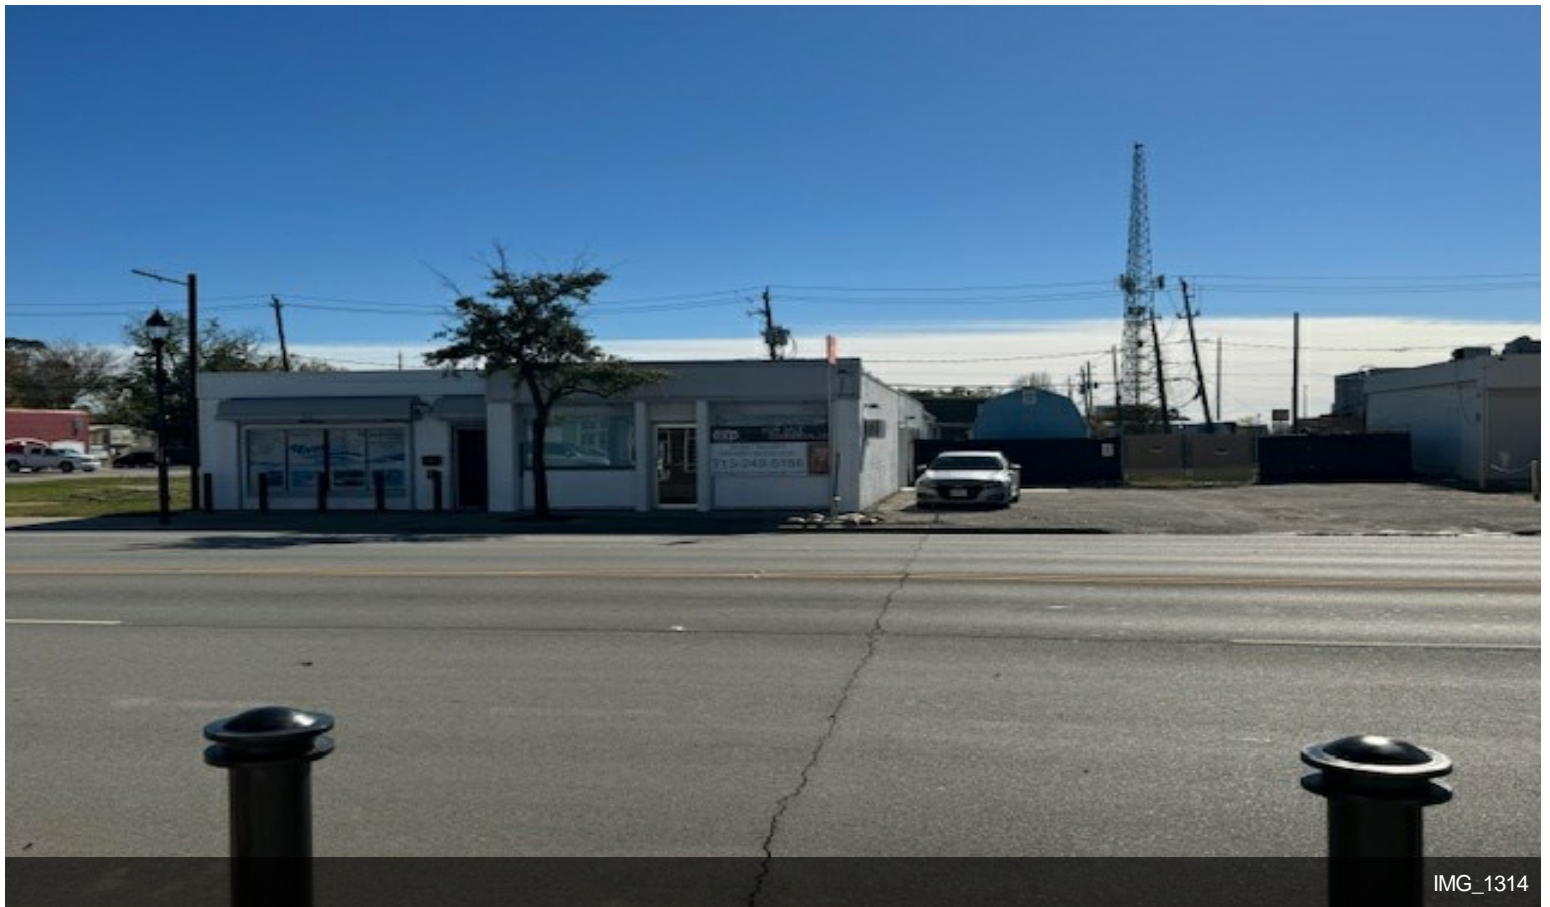

\$699,000

PRIME LOCATION AND/OR INVESTMENT OPPORTUNITY TO OWN YOUR OWN BUILDING AND OCCUPY AND/OR LEASE 905 W. MAIN (ALREADY LEASED) POOL COMPANY GOING MONTH TO MONTH BUT MAY BE WILLING TO STAY, TBD..... MAINTAIN YOUR OWN OFFICE SPACE FOR YOUR COMPANY IN THE RIGHT SIDE IN 2640 SQ FT (907) PARKING TO THE RIGHT AND IN BACK AVAILABLE. FENCED BACK YARD WITH CARPORT AND SHED FOR STORAGE....

- HEAVY TRAFFIC --+
- 2 OFFICES 905 AND 907
- LOCATION OFF OF HWY 146
- MULTI PURPOSE
- OFFICE SPACE

Price:	\$699,000
Property Type:	Industrial
Property Subtype:	Warehouse
Building Class:	C
Sale Type:	Investment or Owner User
Lot Size:	0.29 AC
Rentable Building Area:	3,960 SF
Rentable Building Area:	3,960 SF
No. Stories:	1
Year Built:	1960
Tenancy:	Multiple
Parking Ratio:	2.02/1,000 SF
Zoning Description:	COMMERCIAL/INDUSTRIAL
APN / Parcel ID:	0231810450030

905 W Main St, La Porte, TX 77571

Property Photos

Main W 905 IMG 02_1

IMG_1314

Property Photos

Main W 905 and 907 Aerial 115_1(1)

Main W 905 and 907 Aerial 111_1

Property Photos