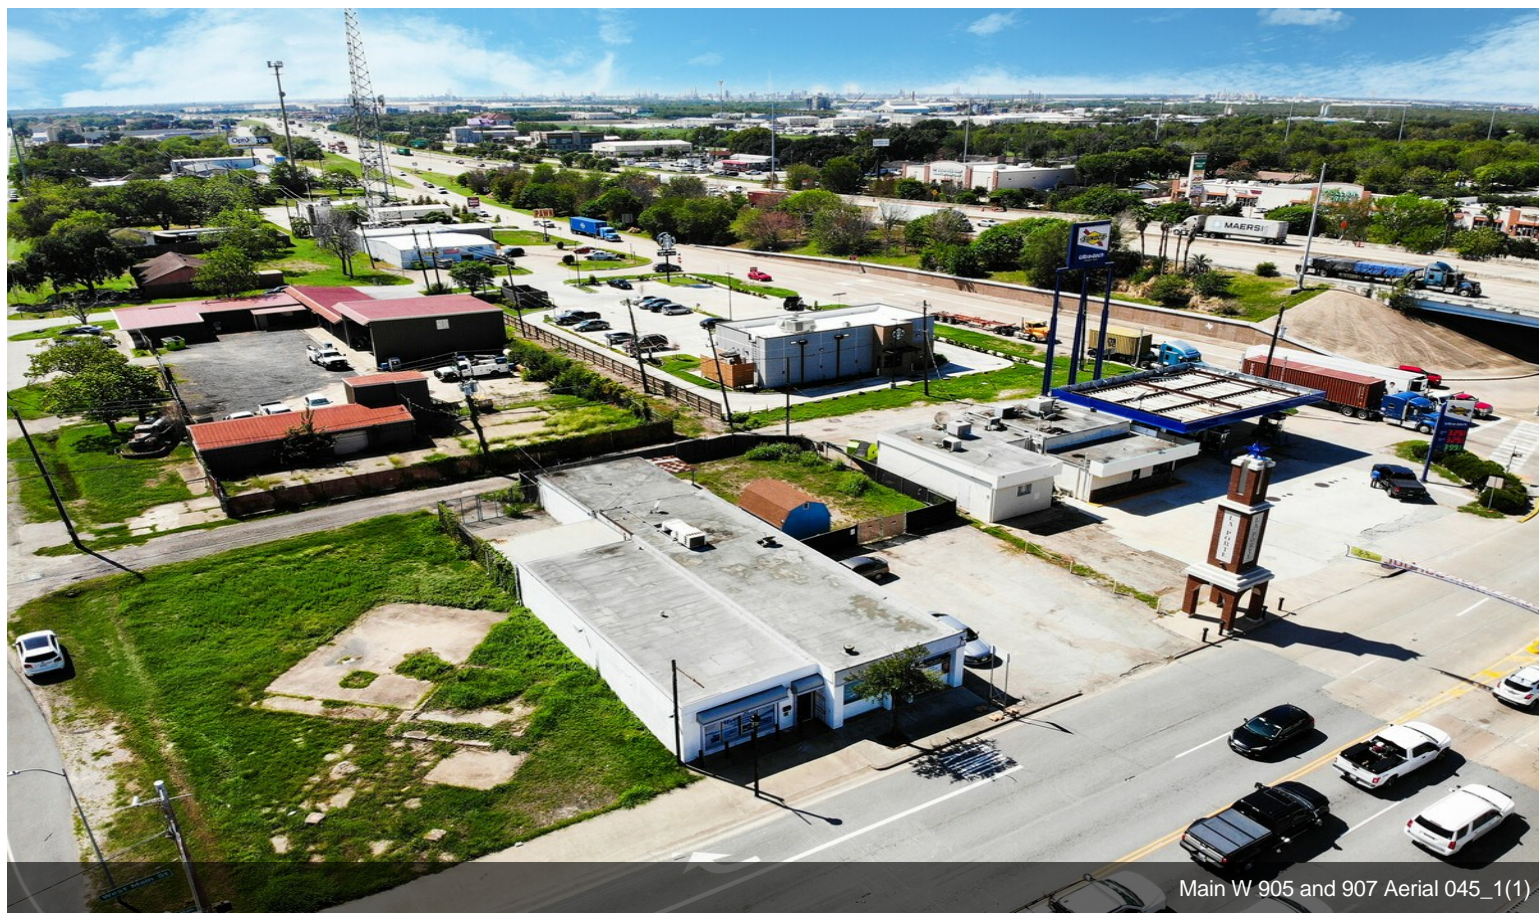

\$699,000

PRIME LOCATION AND/OR INVESTMENT OPPORTUNITY TO OWN YOUR OWN BUILDING AND OCCUPY AND/OR LEASE 905 W. MAIN (ALREADY LEASED) POOL COMPANY GOING MONTH TO MONTH BUT MAY BE WILLING TO STAY, TBD..... MAINTAIN YOUR OWN OFFICE SPACE FOR YOUR COMPANY IN THE RIGHT SIDE IN 2640 SQ FT (907) PARKING TO THE RIGHT AND IN BACK AVAILABLE. FENCED BACK YARD WITH CARPORT AND SHED FOR STORAGE....

- HEAVY TRAFFIC --+
- 2 OFFICES 905 AND 907
- LOCATION OFF OF HWY 146
- MULTI PURPOSE
- OFFICE SPACE

Price:	\$699,000
Property Type:	Industrial
Property Subtype:	Warehouse
Building Class:	C
Sale Type:	Investment or Owner User
Lot Size:	0.29 AC
Rentable Building Area:	3,960 SF
Rentable Building Area:	3,960 SF
No. Stories:	1
Year Built:	1960
Tenancy:	Multiple
Parking Ratio:	2.02/1,000 SF
Zoning Description:	COMMERCIAL/INDUSTRIAL
APN / Parcel ID:	0231810450030

Main W 905 and 907 Aerial 075_1

Main W 905 and 907 Aerial 067_1

Property Photos

Main W 905 and 907 Aerial 027_1

Main W 905 and 907 Aerial 065_1

Property Photos

Main W 905 and 907 Aerial 045_1(1)

Main W 905 IMG 22_1

Property Photos

Main W 905 IMG 20_1

Main W 905 IMG 21_1

Property Photos

Main W 905 IMG 23_1

Main W 907 IMG 20_1

Property Photos

Main W 905 IMG 19_1