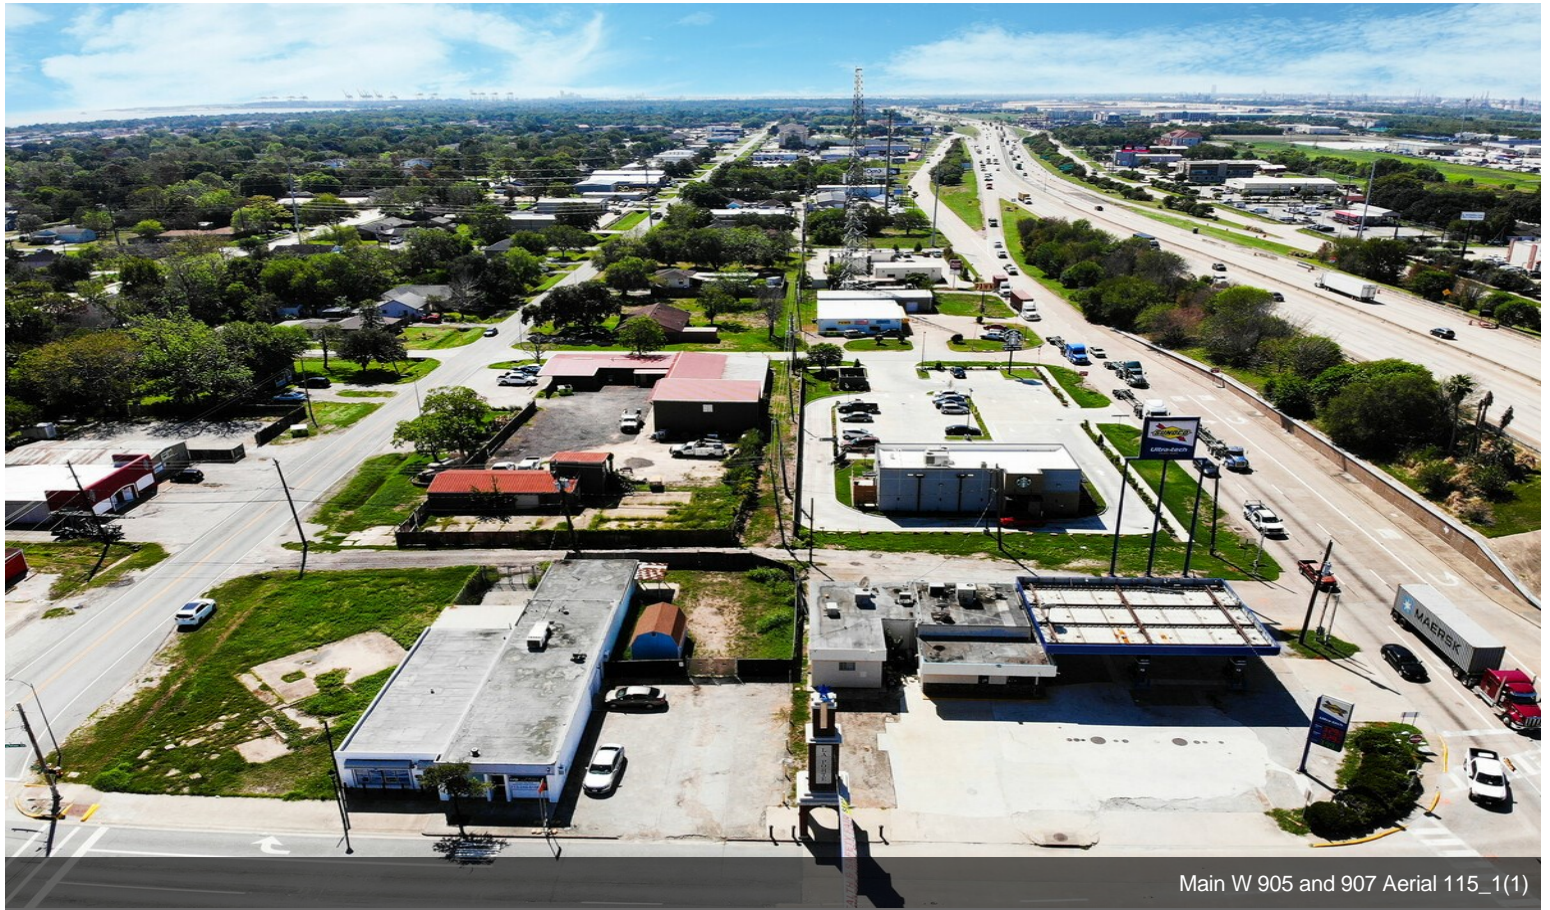

- HEAVY TRAFFIC --+
- 2 OFFICES 905 AND 907
- LOCATION OFF OF HWY 146
- MULTI PURPOSE
- OFFICE SPACE

Price:	\$699,000
Property Type:	Industrial
Property Subtype:	Warehouse
Building Class:	C
Sale Type:	Investment or Owner User
Lot Size:	0.29 AC
Rentable Building Area:	3,960 SF
Rentable Building Area:	3,960 SF
No. Stories:	1
Year Built:	1960
Tenancy:	Multiple
Parking Ratio:	2.02/1,000 SF
Zoning Description:	COMMERCIAL/INDUSTRIAL
APN / Parcel ID:	0231810450030

905 W Main St, La Porte, TX 77571

Property Photos

Main W 905 IMG 02_1

IMG_1314

Property Photos

Main W 905 and 907 Aerial 115_1(1)

Main W 905 and 907 Aerial 111_1

Property Photos

Main W 905 and 907 Aerial 075_1

Main W 905 and 907 Aerial 067_1

Property Photos

Main W 905 and 907 Aerial 027_1

Main W 905 and 907 Aerial 065_1

Property Photos

Main W 905 and 907 Aerial 045_1(1)

Main W 905 IMG 22_1