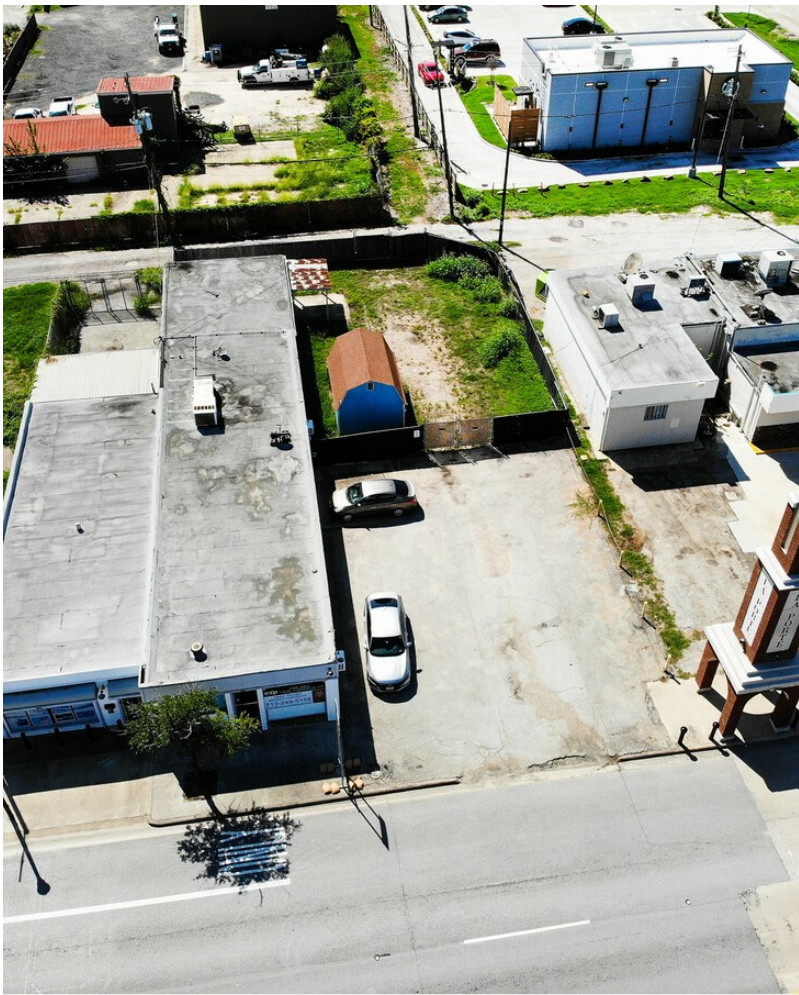

905 W Main St

$699,000

PRIME LOCATION AND/OR INVESTMENT OPPORTUNITY TO OWN YOUR OWN BUILDING AND OCCUPY AND/OR LEASE 905 W. MAIN (ALREADY LEASED) POOL COMPANY GOING MONTH TO MONTH BUT MAY BE WILLING TO STAY, TBD..... MAINTAIN YOUR OWN OFFICE SPACE FOR YOUR COMPANY IN THE RIGHT SIDE IN 2640 SQ FT (907) PARKING TO THE RIGHT AND IN BACK AVAILABLE. FENCED BACK YARD WITH CARPORT AND SHED FOR STORAGE....

- HEAVY TRAFFIC --+
- 2 OFFICES 905 AND 907
- LOCATION OFF OF HWY 146
- MULTI PURPOSE
- OFFICE SPACE

Price:	$699,000
Property Type:	Industrial
Property Subtype:	Warehouse
Building Class:	C
Sale Type:	Investment or Owner User
Lot Size:	0.29 AC
Rentable Building Area:	3,960 SF
Rentable Building Area:	3,960 SF
No. Stories:	1
Year Built:	1960
Tenancy:	Multiple
Parking Ratio:	2.02/1,000 SF
Zoning Description:	COMMERCIAL/INDUSTRIAL
APN / Parcel ID:	0231810450030