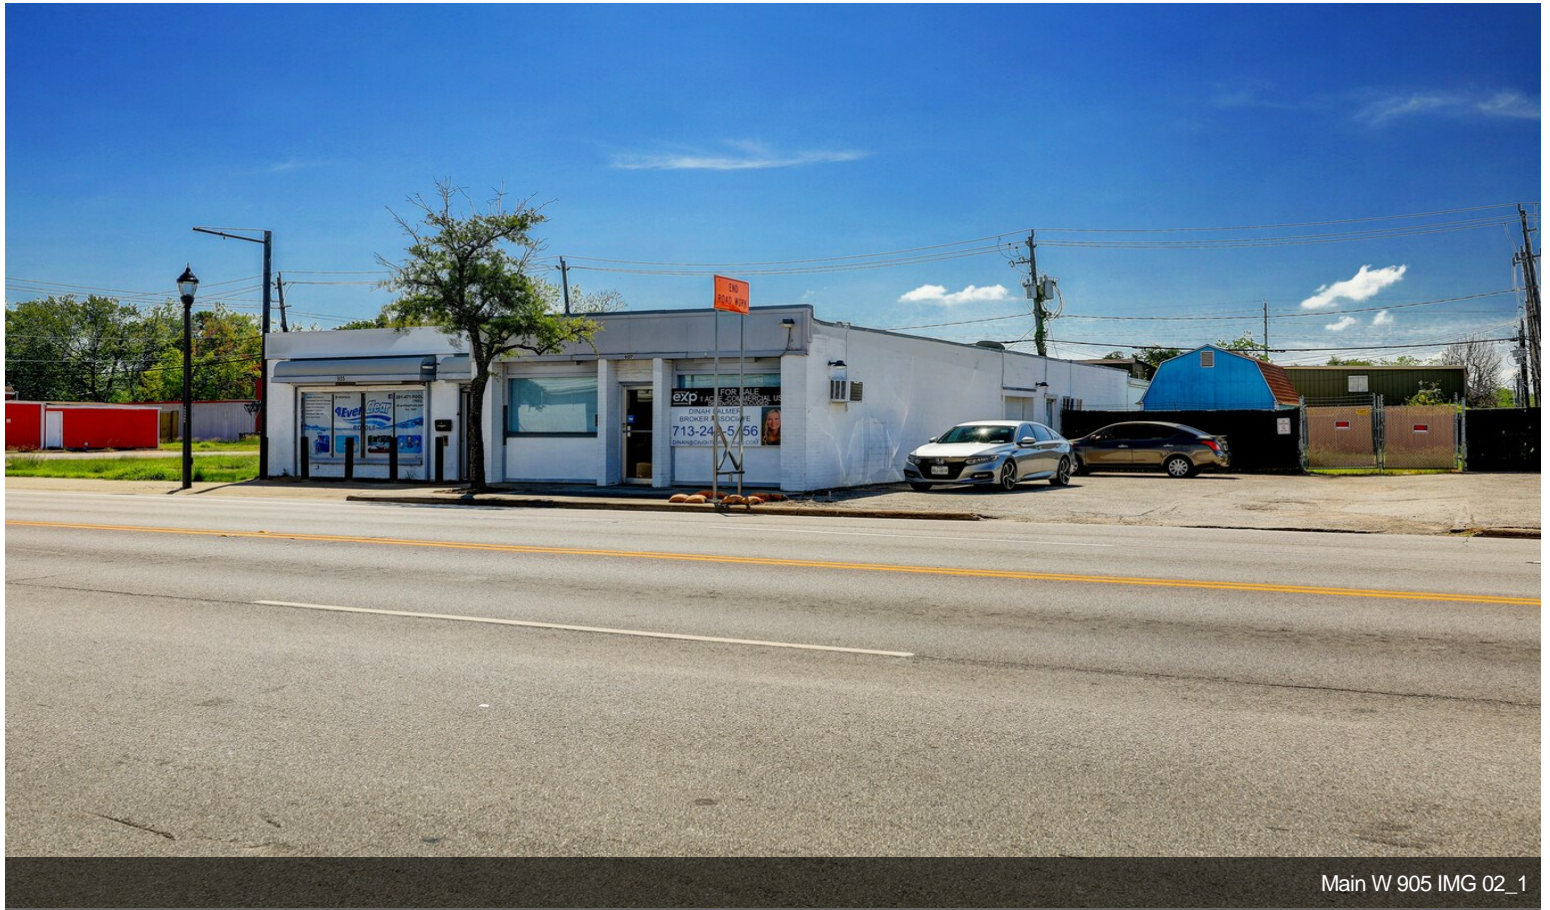

\$699,000

PRIME LOCATION AND/OR INVESTMENT OPPORTUNITY TO OWN YOUR OWN BUILDING AND OCCUPY AND/OR LEASE 905 W. MAIN (ALREADY LEASED) POOL COMPANY GOING MONTH TO MONTH BUT MAY BE WILLING TO STAY, TBD..... MAINTAIN YOUR OWN OFFICE SPACE FOR YOUR COMPANY IN THE RIGHT SIDE IN 2640 SQ FT (907) PARKING TO THE RIGHT AND IN BACK AVAILABLE. FENCED BACK YARD WITH CARPORT AND SHED FOR STORAGE....

- HEAVY TRAFFIC --+
- 2 OFFICES 905 AND 907
- LOCATION OFF OF HWY 146
- MULTI PURPOSE
- OFFICE SPACE

Price:	\$699,000
Property Type:	Industrial
Property Subtype:	Warehouse
Building Class:	C
Sale Type:	Investment or Owner User
Lot Size:	0.29 AC
Rentable Building Area:	3,960 SF
Rentable Building Area:	3,960 SF
No. Stories:	1
Year Built:	1960
Tenancy:	Multiple
Parking Ratio:	2.02/1,000 SF
Zoning Description:	COMMERCIAL/INDUSTRIAL
APN / Parcel ID:	0231810450030

905 W Main St, La Porte, TX 77571

Property Photos

Main W 905 IMG 02_1

IMG_1314

Property Photos

Main W 905 and 907 Aerial 115_1(1)

Main W 905 and 907 Aerial 111_1

Property Photos