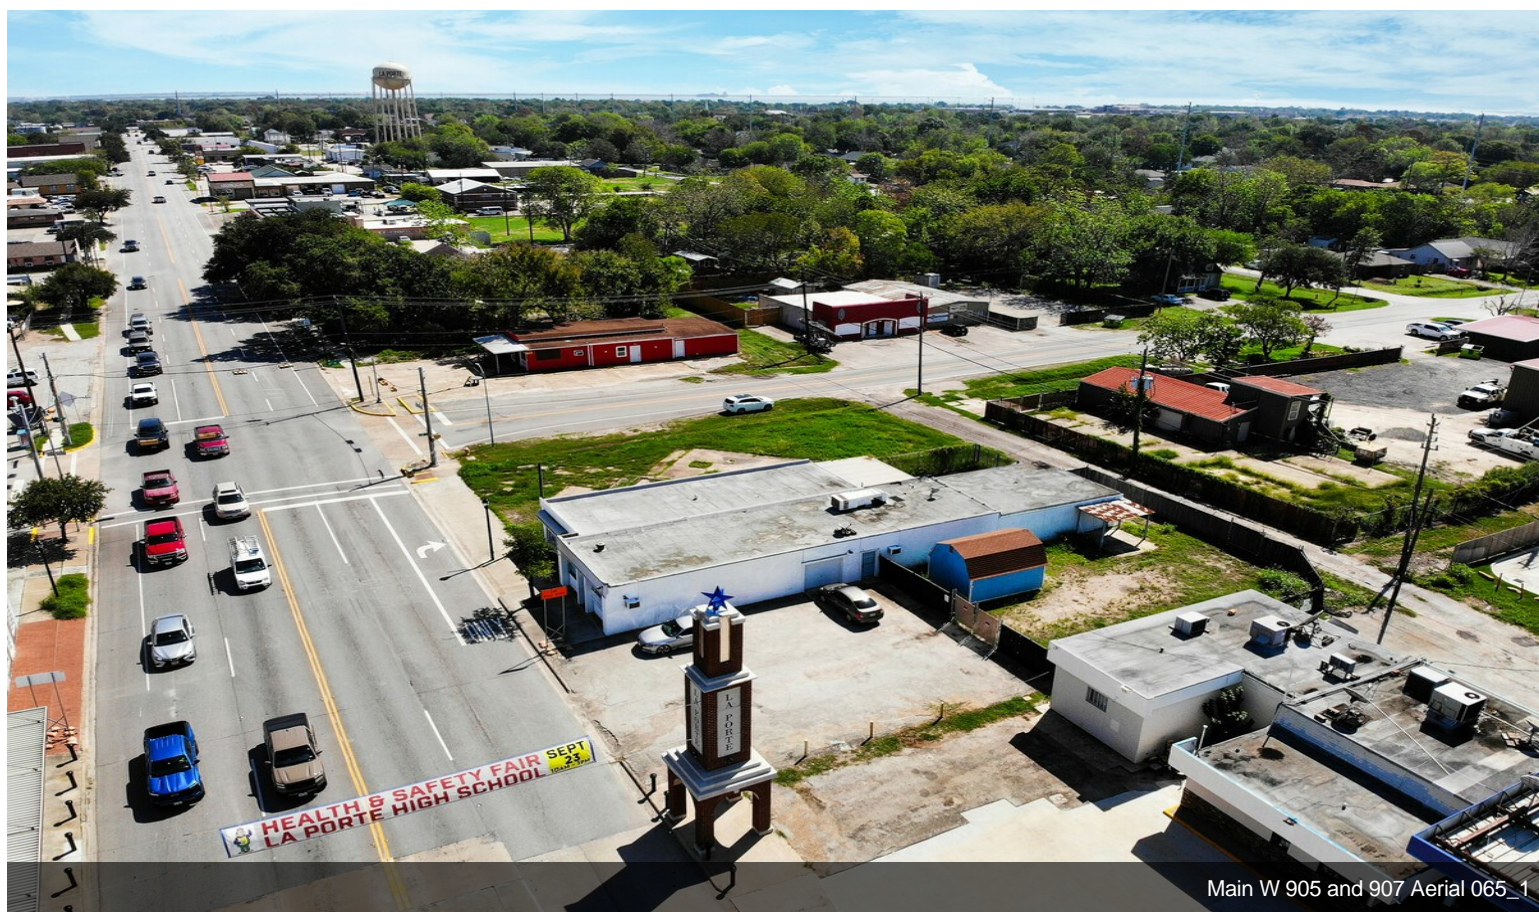

- HEAVY TRAFFIC --+
- 2 OFFICES 905 AND 907
- LOCATION OFF OF HWY 146
- MULTI PURPOSE
- OFFICE SPACE

Price:	\$699,000
Property Type:	Industrial
Property Subtype:	Warehouse
Building Class:	C
Sale Type:	Investment or Owner User
Lot Size:	0.29 AC
Rentable Building Area:	3,960 SF
Rentable Building Area:	3,960 SF
No. Stories:	1
Year Built:	1960
Tenancy:	Multiple
Parking Ratio:	2.02/1,000 SF
Zoning Description:	COMMERCIAL/INDUSTRIAL
APN / Parcel ID:	0231810450030

905 W Main St, La Porte, TX 77571

Property Photos

Main W 905 IMG 02_1

IMG_1314

Property Photos

Main W 905 and 907 Aerial 115_1(1)

Main W 905 and 907 Aerial 111_1

Property Photos

Main W 905 and 907 Aerial 075_1

Main W 905 and 907 Aerial 067_1

Property Photos

Main W 905 and 907 Aerial 027_1

Main W 905 and 907 Aerial 065_1

Property Photos

Main W 905 and 907 Aerial 045_1(1)

Main W 905 IMG 22_1

Property Photos

Main W 905 IMG 20_1

Main W 905 IMG 21_1

Property Photos

Main W 905 IMG 23_1

Main W 907 IMG 20_1

Property Photos

Main W 905 IMG 19_1