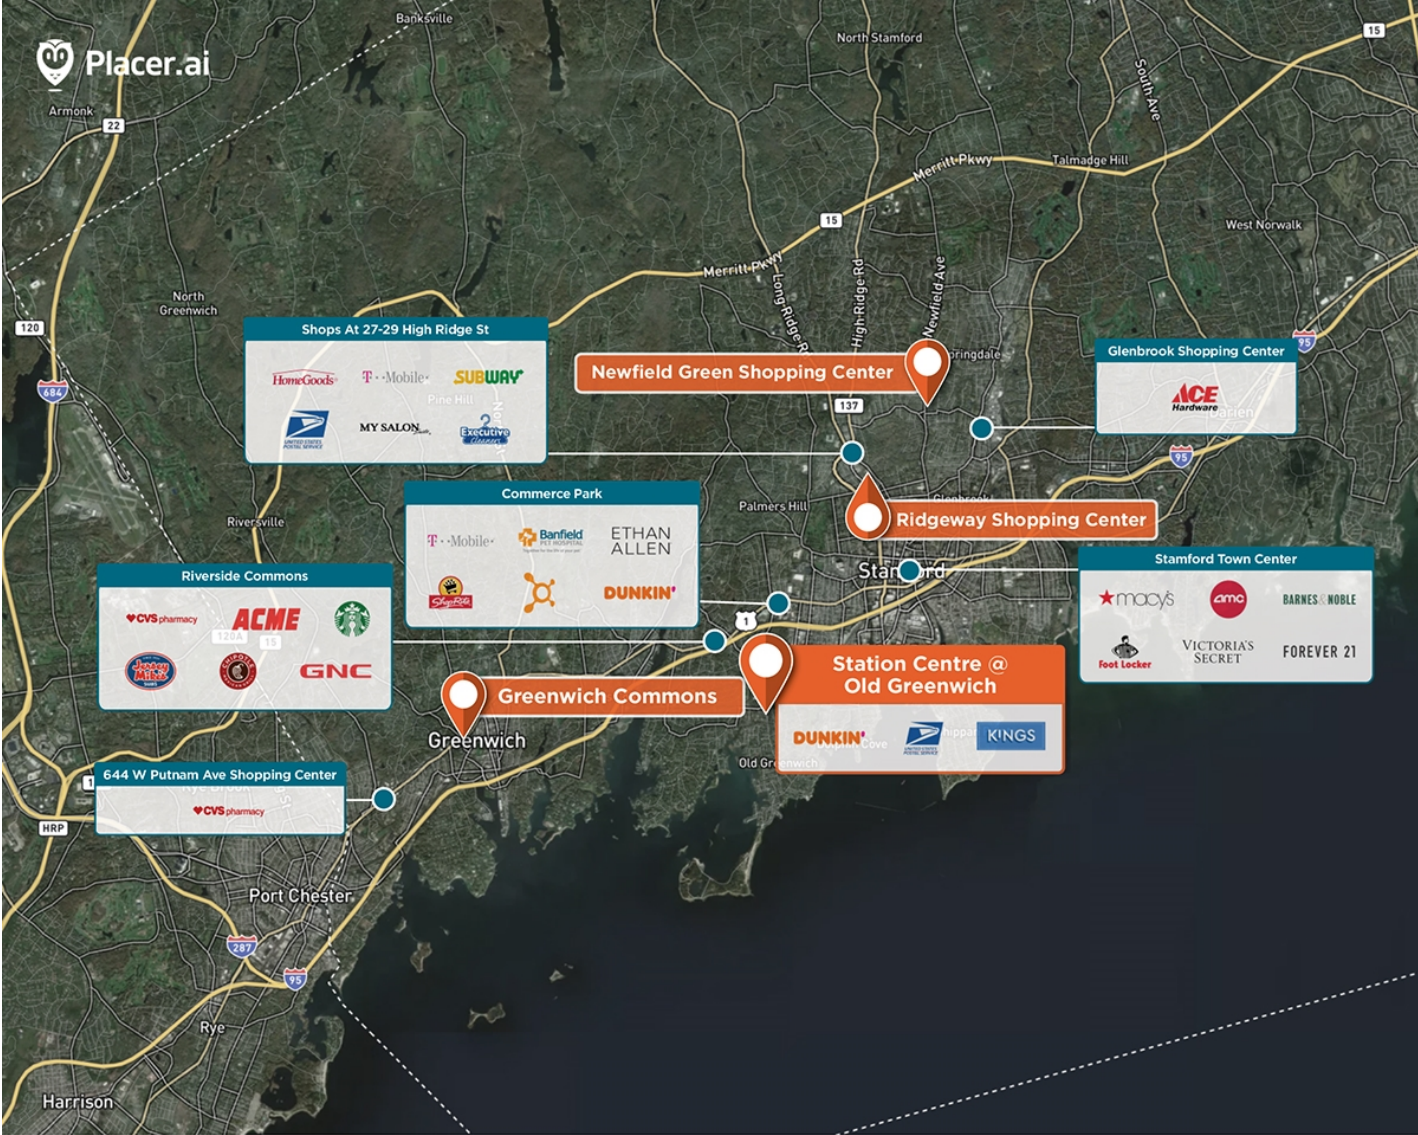

Station Centre @ Old Greenwich

📍 176-188 Sound Beach Ave, Greenwich, CT 06870

Downtown street front retail conveniently located in the heart of Old Greenwich steps from Metro North.

Center Size: 39,326
Spaces Available: 10

Within 3 Miles

Population	106,547
Avg. Household Income	161,950
Avg. Home Value	$1,084,112
Annual Visits	473,692
Vehicles Per Day	9,011