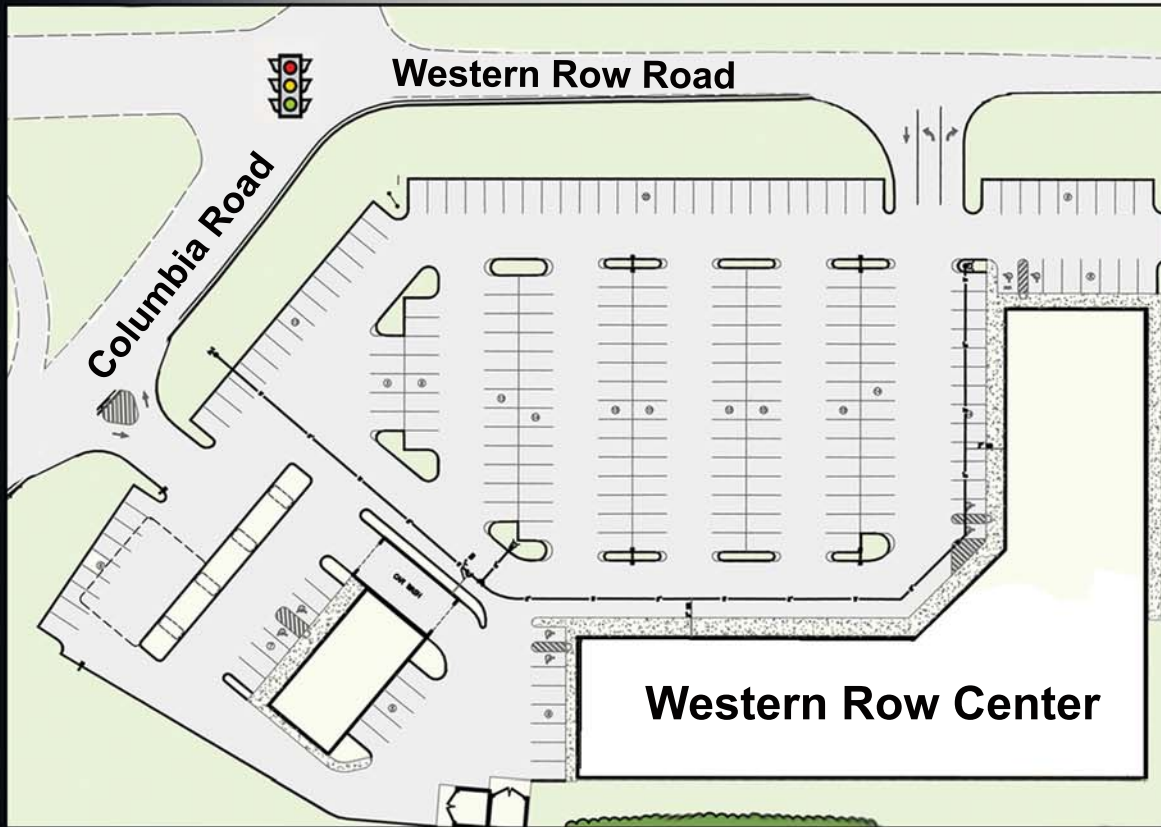

Western Row Center

Address:

Western Row Center
Corner of Western Row & Columbia Roads
Deerfield Township, Ohio

Available Spaces:

Various spaces available, see website
page: www.toebben.com/WesternRow

Building Highlights:

Adjacent to King's Island Park
Abundant, pull-up parking
Quick access to I-71
Additional monument signage available

Contact:

Larry Rytel
Vice President of Leasing
Toebben Companies
541 Buttermilk Pike, Suite 104
Crescent Springs, KY 41017
859-331-1560
lrytel@toebben.com

Directions from Cincinnati: Take I-71 North to exit #24. Turn right on Western Row Road at the light and then go through the next light (Columbia Road); turn right into the center.

Directions from Columbus: Take I-71 South to exit #25. Go east on R741 then turn right on Kings Island Drive. Turn left on Western Row Road, cross Columbia Road. The center will be on your right, on the southeast corner of Western Row Road and Columbia Road.