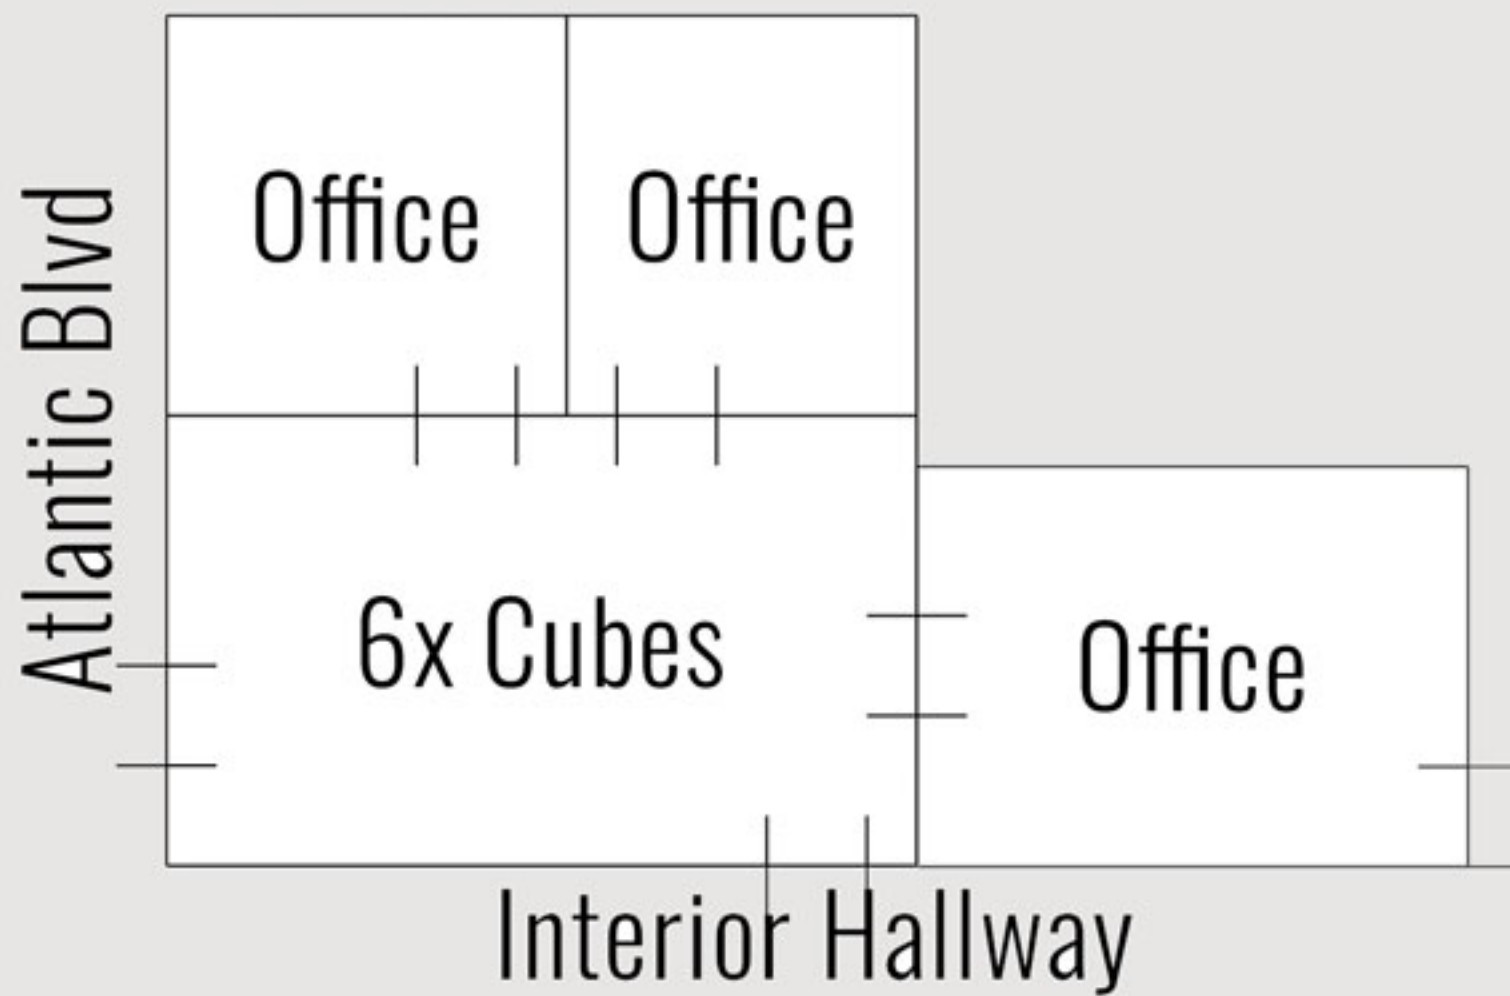

JASON CHAMELY
954.857.1884
JCHAMELY@BOXREALESTATE.NET

BOX REAL ESTATE LLC
1500 N UNIVERSITY #243
CORAL SPRINGS, FL 33071