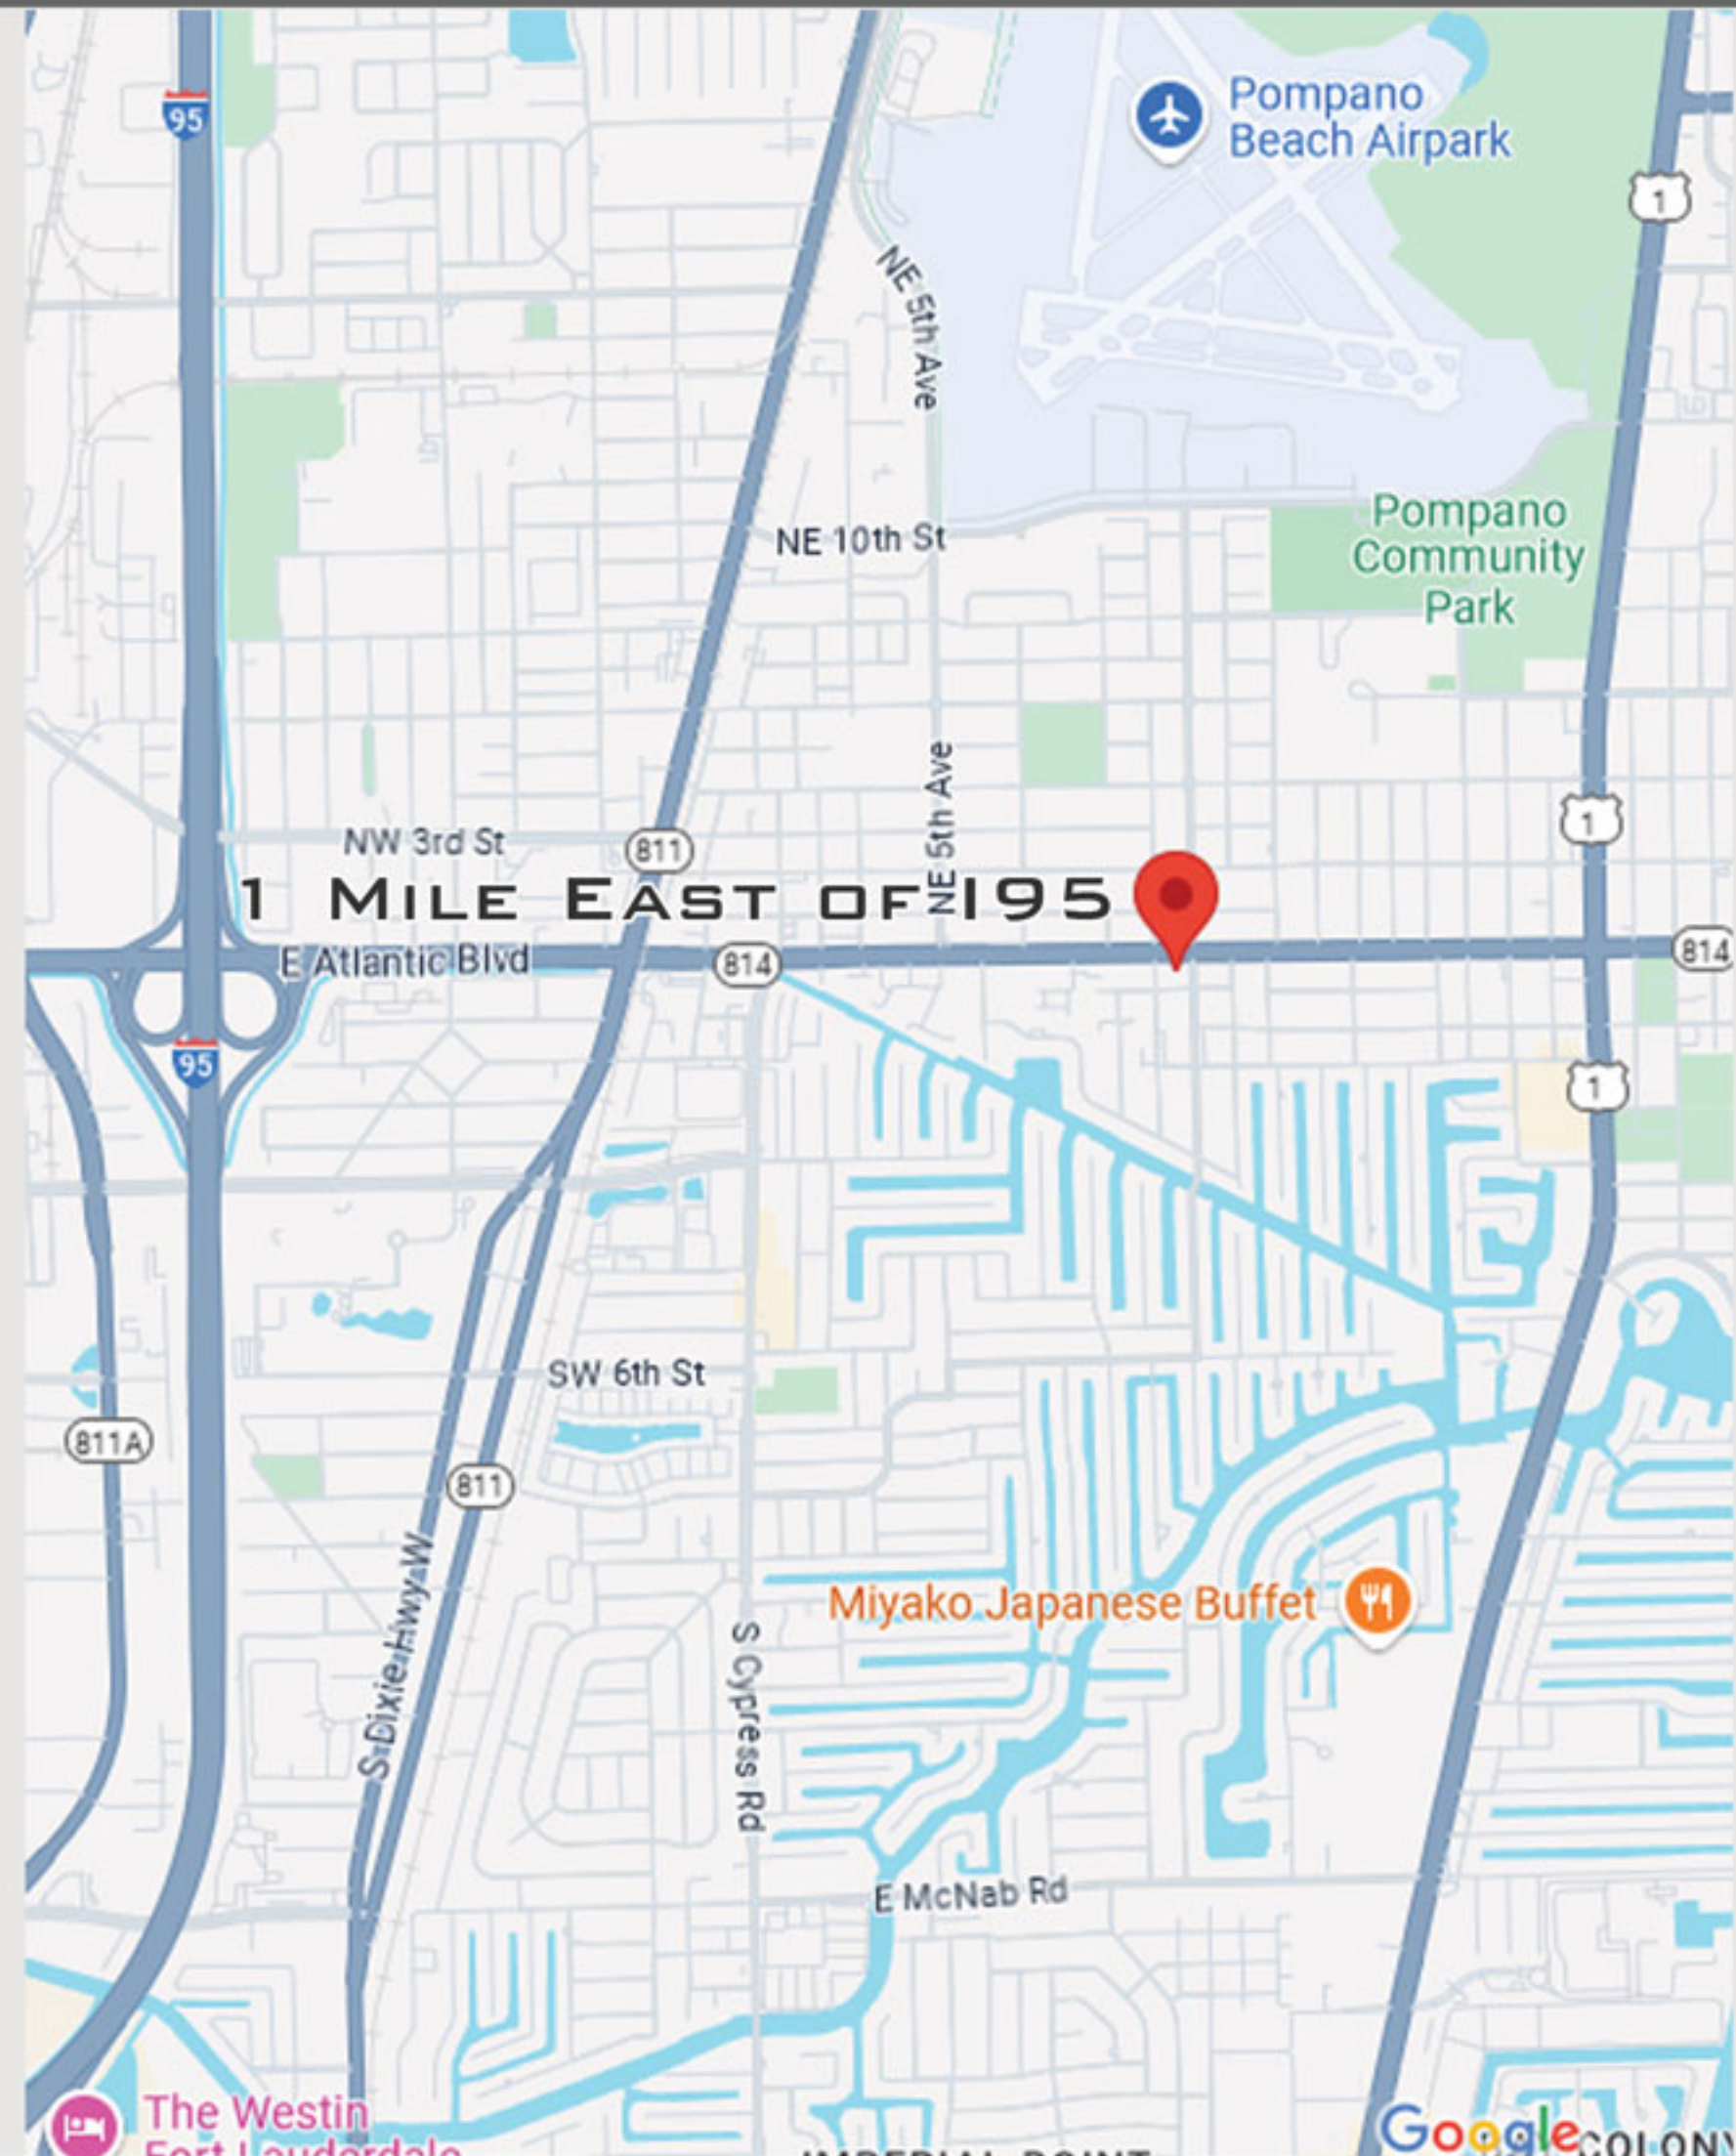

JASON CHAMELY
954.857.1884
JCHAMELY@BOXREALESTATE.NET

BOX REAL ESTATE LLC
1500 N UNIVERSITY #243
CORAL SPRINGS, FL 33071