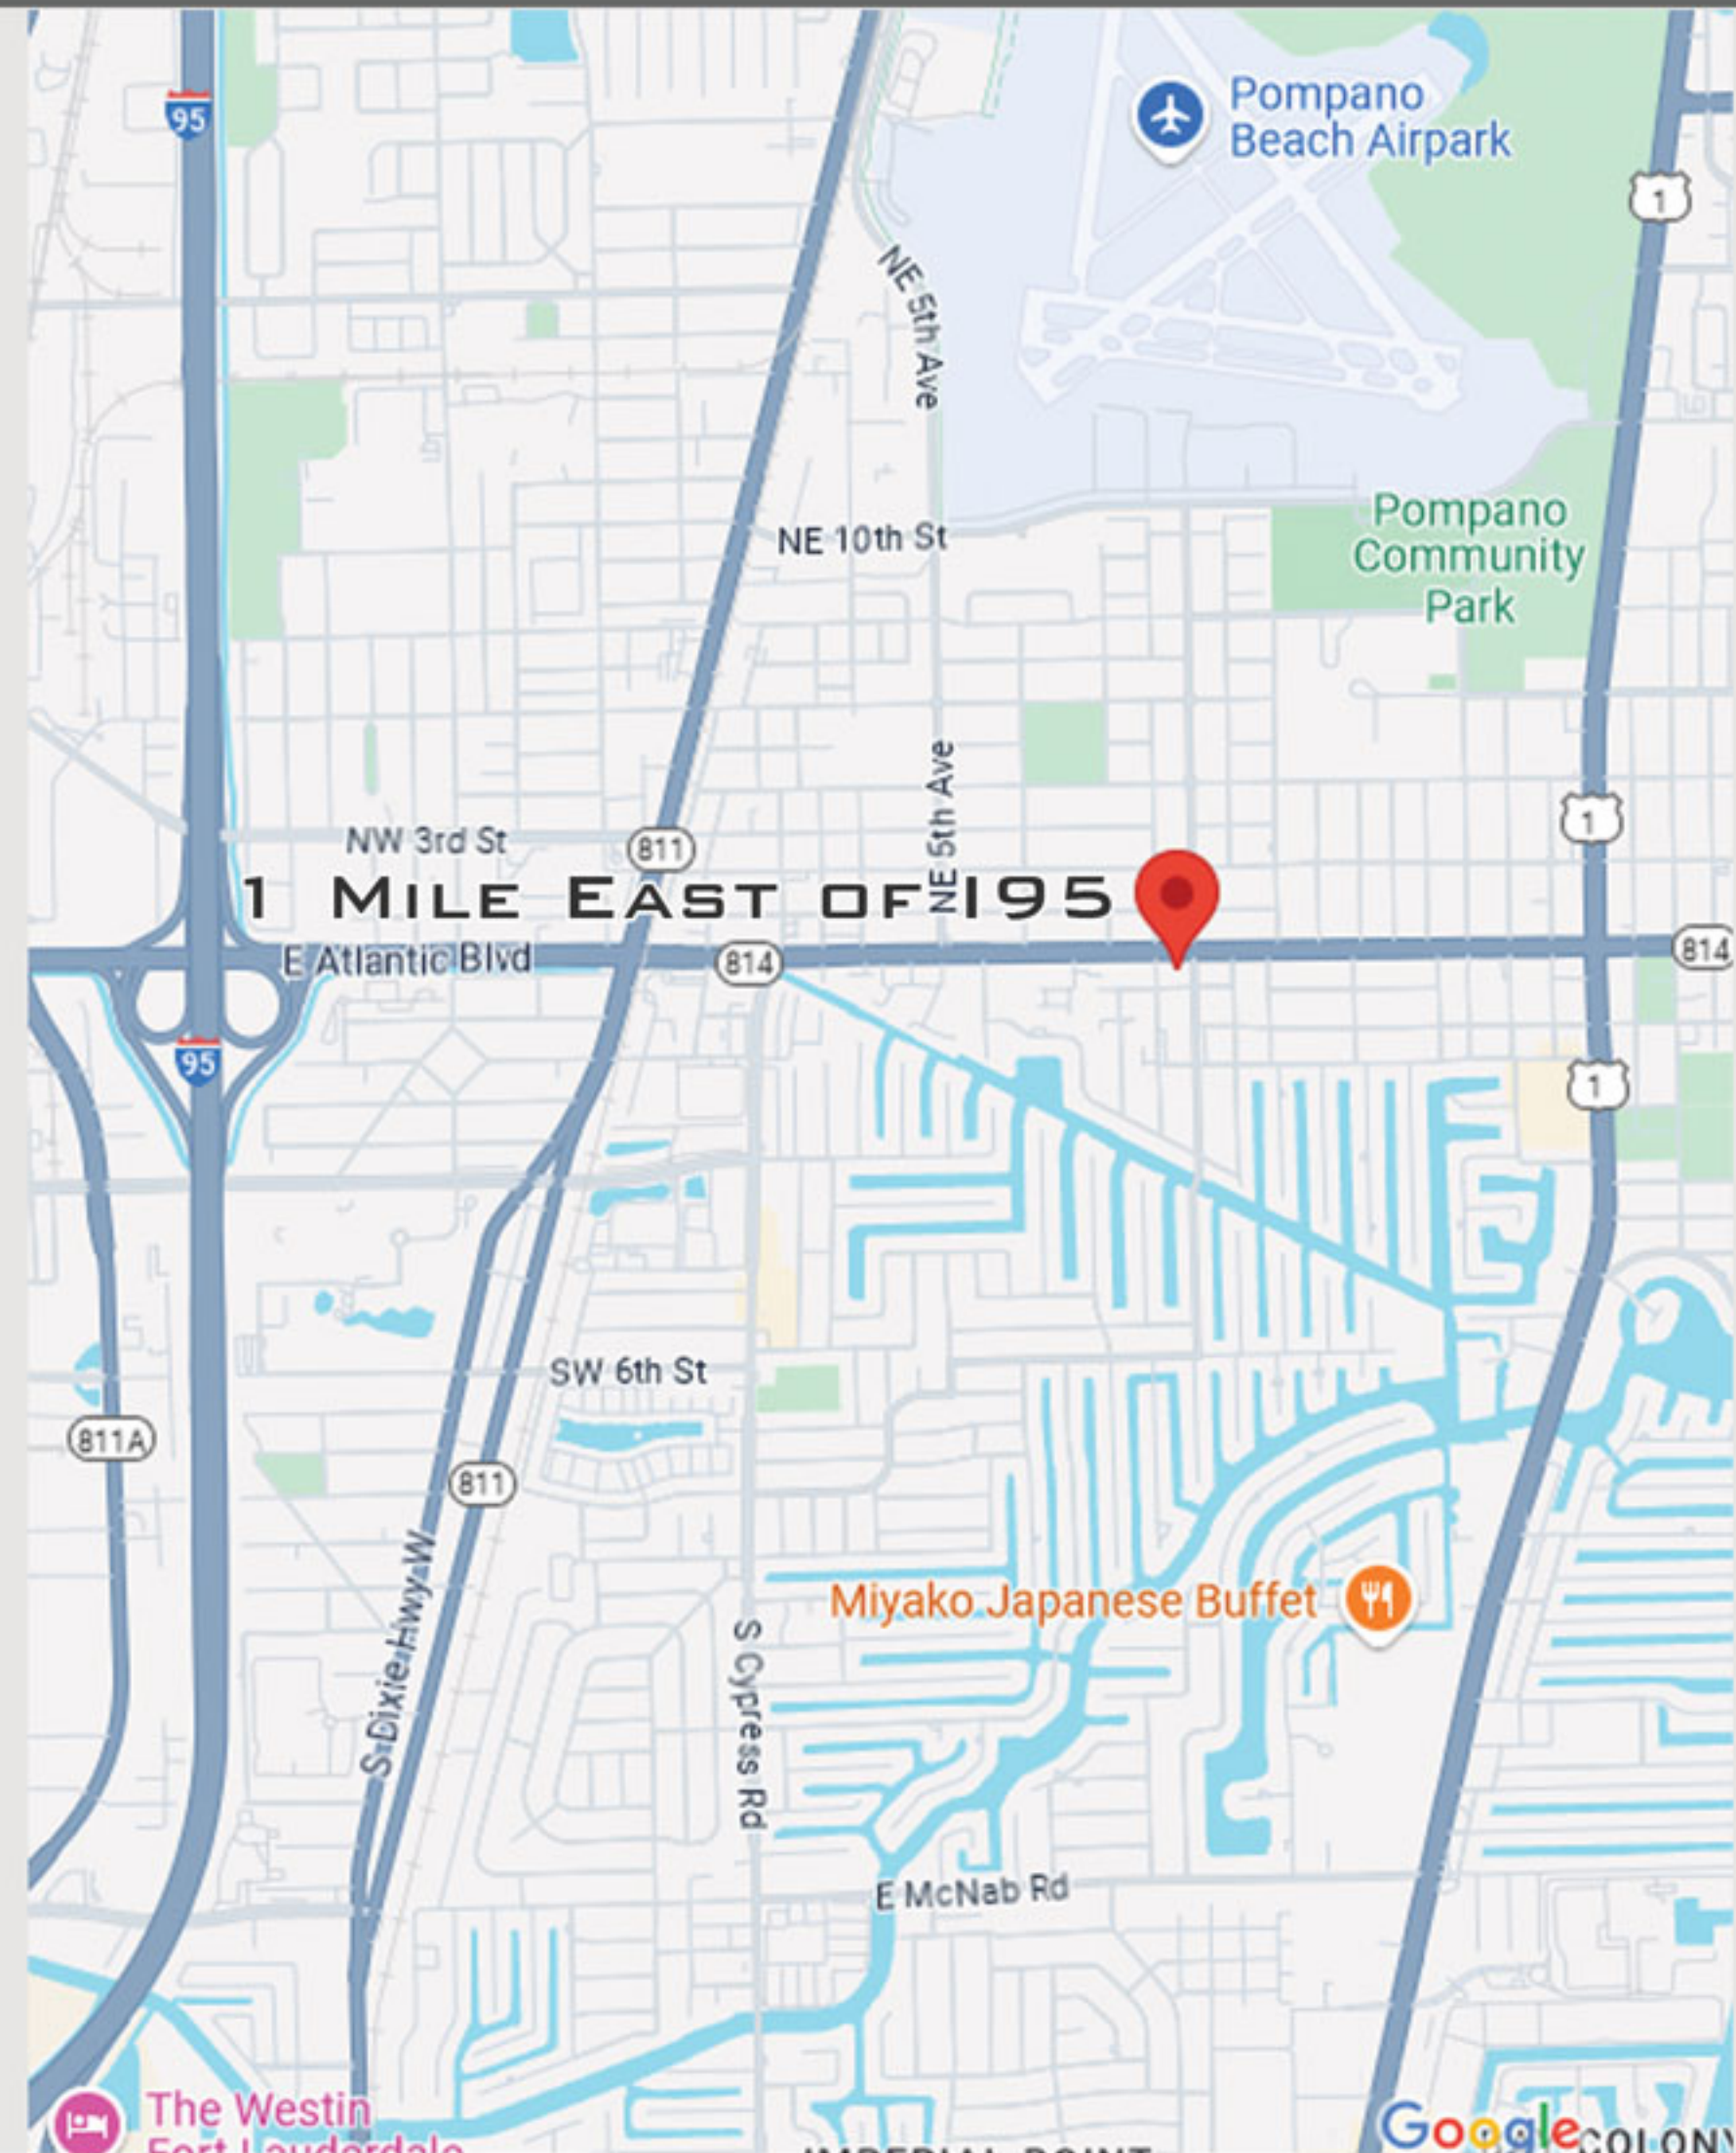

JASON CHAMELY
954.857.1884
JCHAMELY@BOXREALESTATE.NET

BOX REAL ESTATE LLC
1500 N UNIVERSITY #243
CORAL SPRINGS, FL 33071