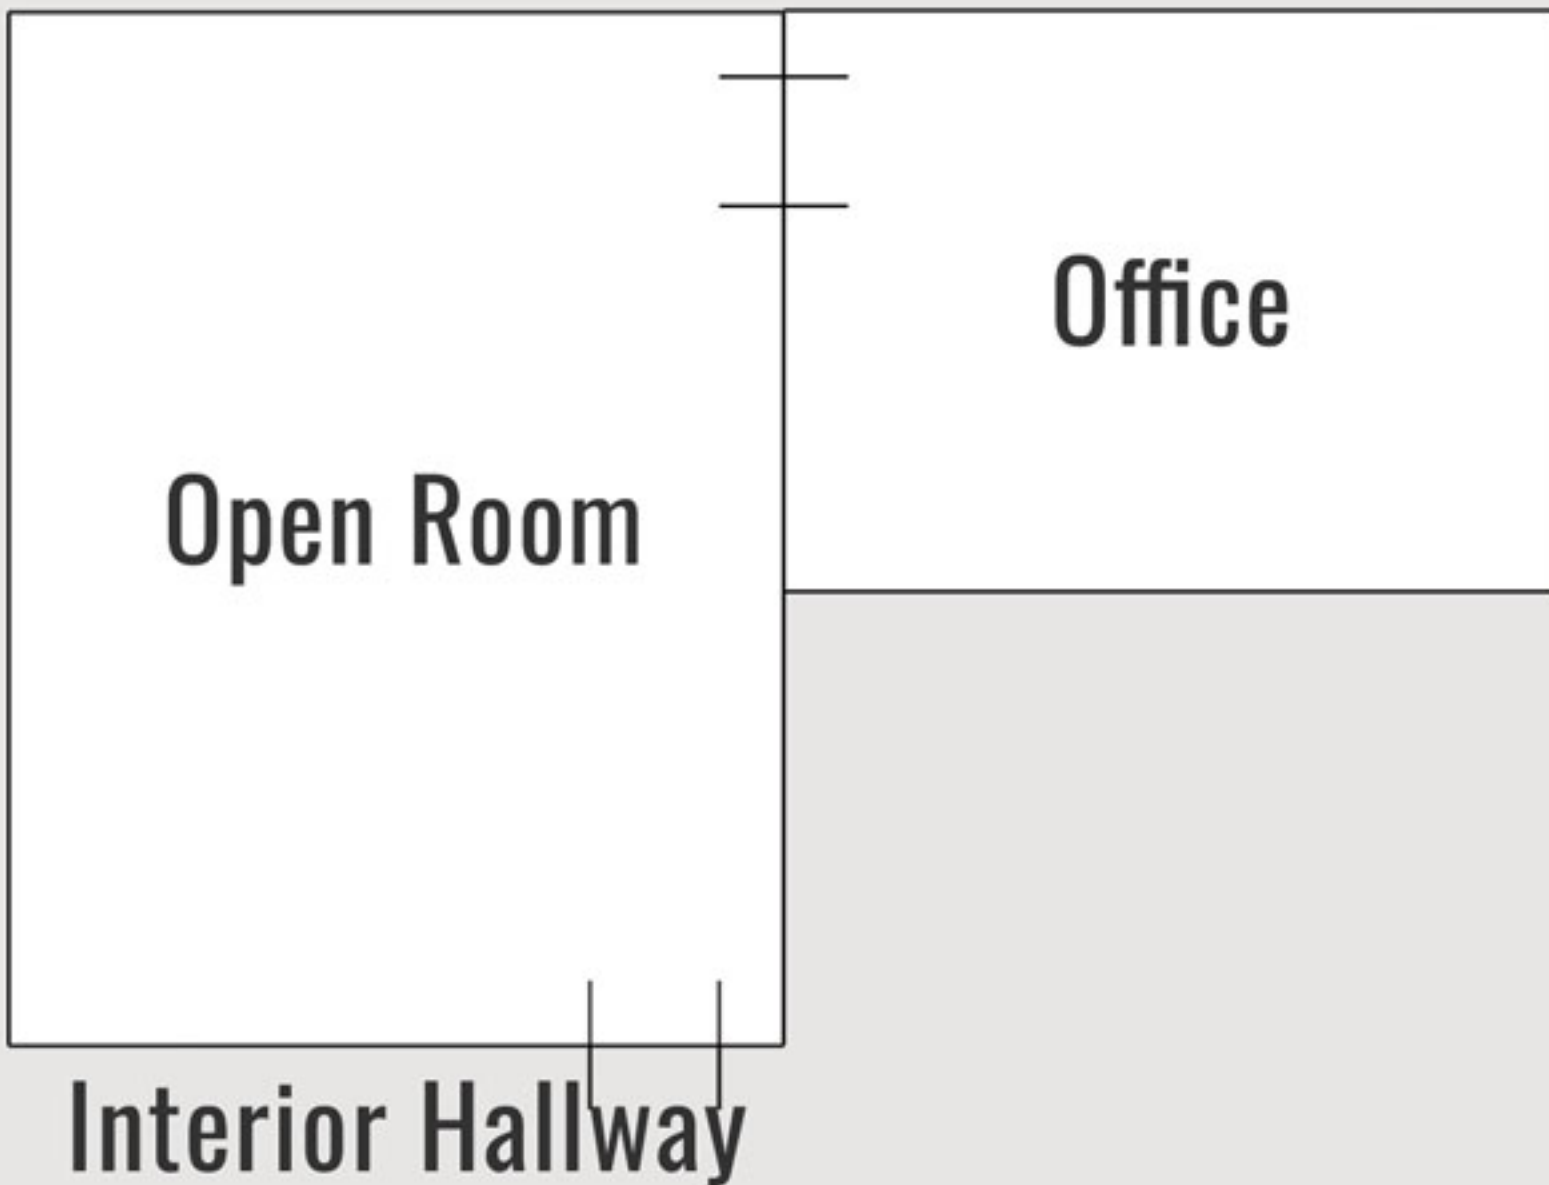

JASON CHAMELY
954.857.1884
JCHAMELY@BOXREALESTATE.NET

BOX REAL ESTATE LLC
1500 N UNIVERSITY #243
CORAL SPRINGS, FL 33071