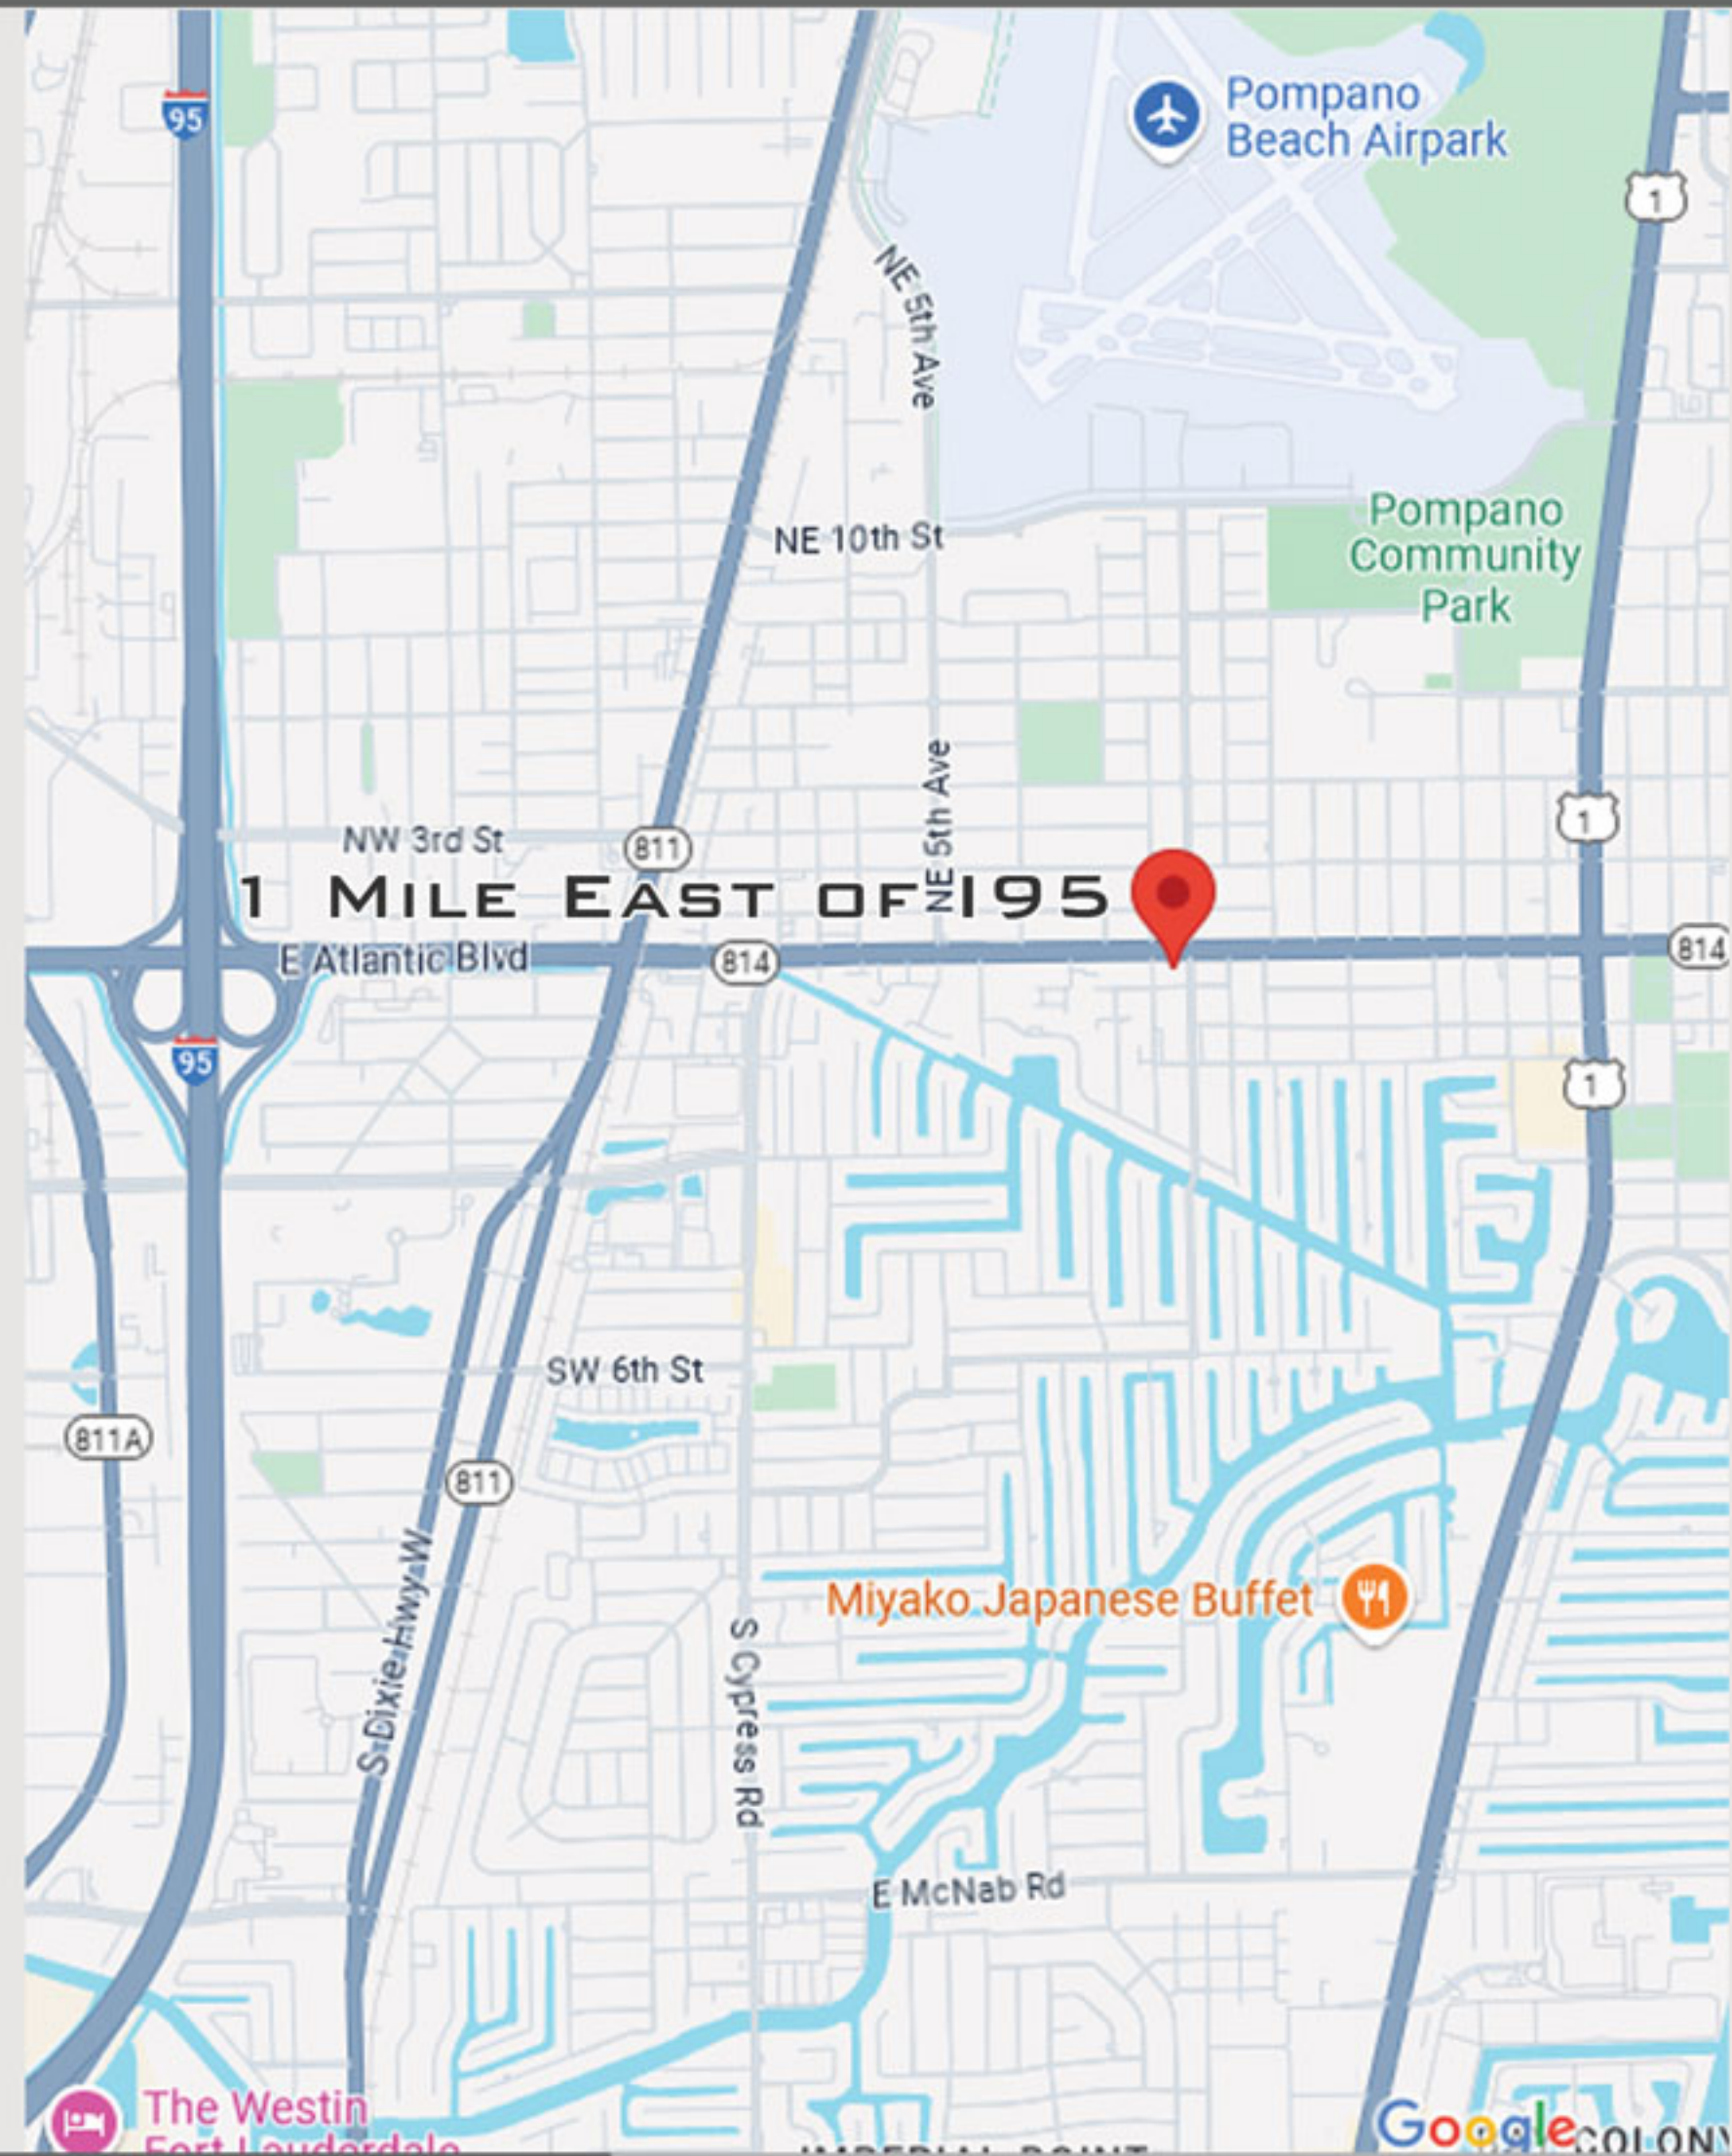

JASON CHAMELY
954.857.1884
JCHAMELY@BOXREALESTATE.NET

BOX REAL ESTATE LLC
1500 N UNIVERSITY #243
CORAL SPRINGS, FL 33071