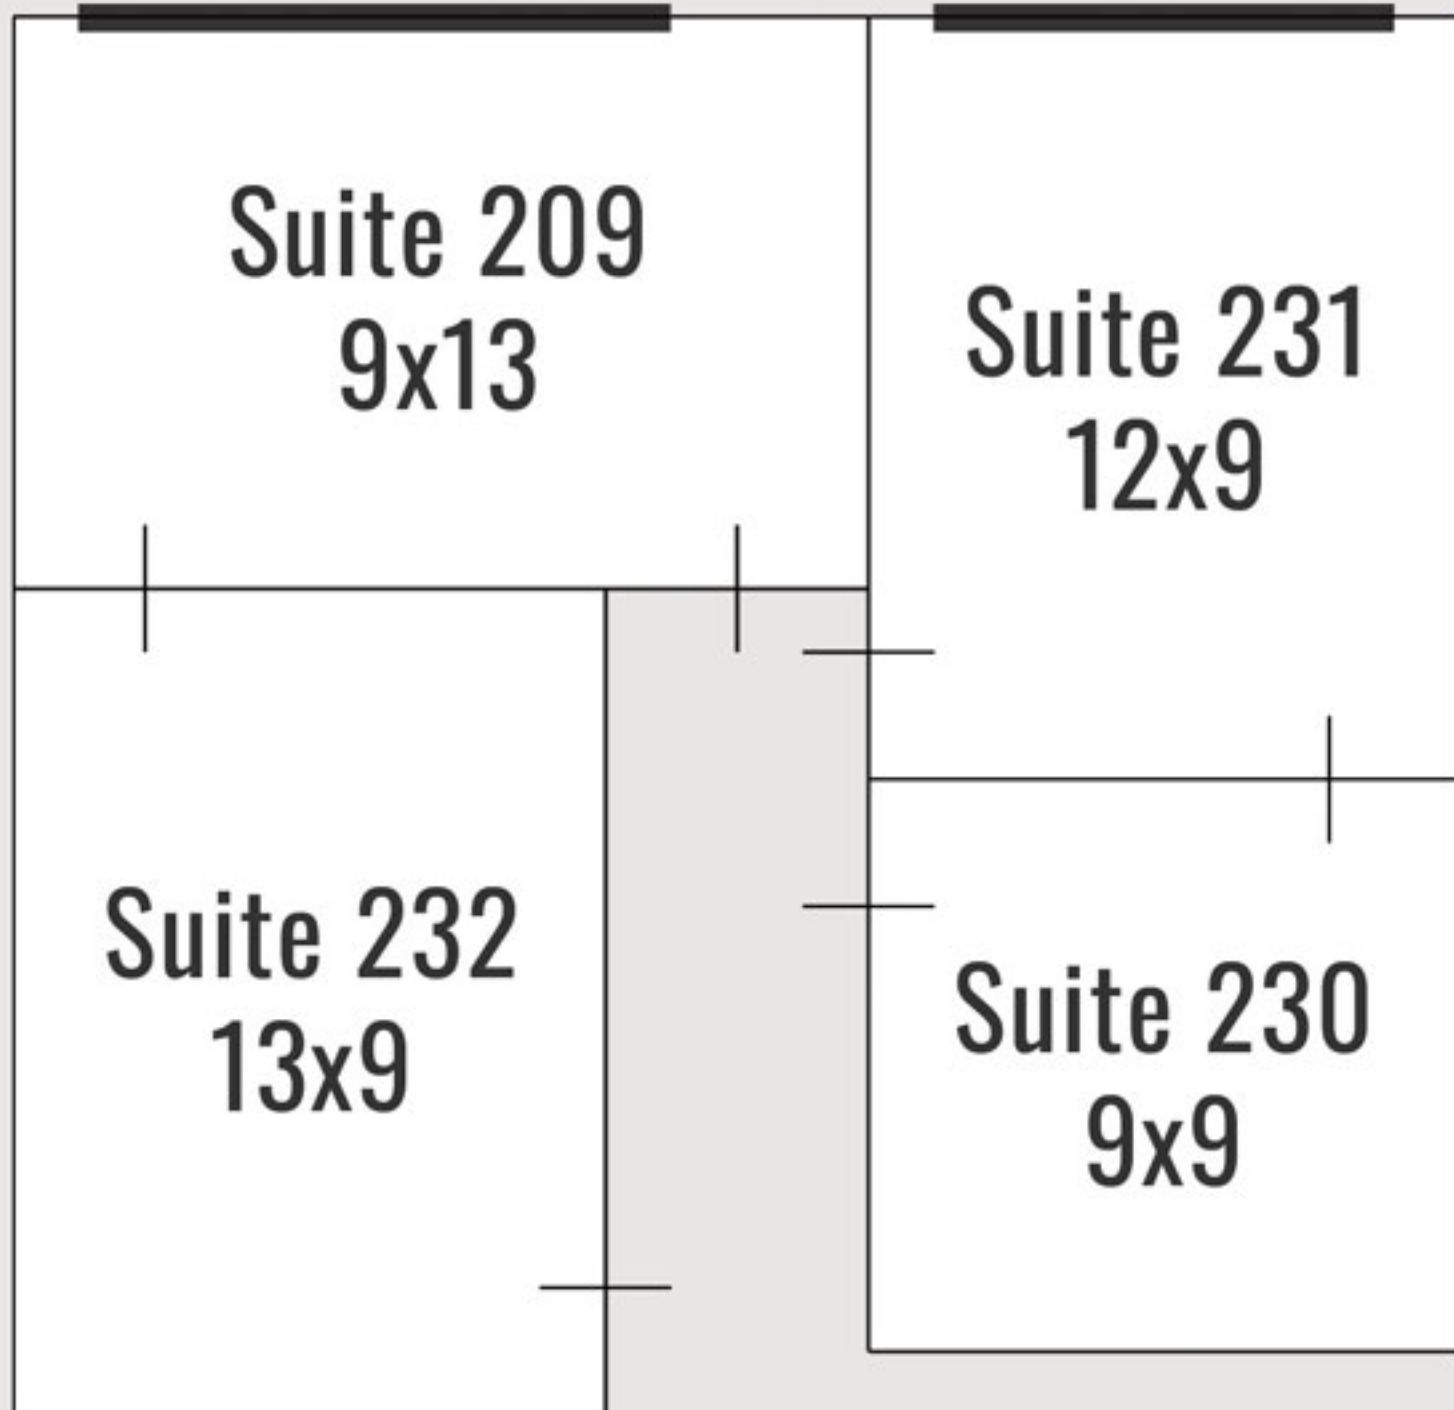

JASON CHAMELY
954.857.1884
JCHAMELY@BOXREALESTATE.NET

BOX REAL ESTATE LLC
1500 N UNIVERSITY #243
CORAL SPRINGS, FL 33071