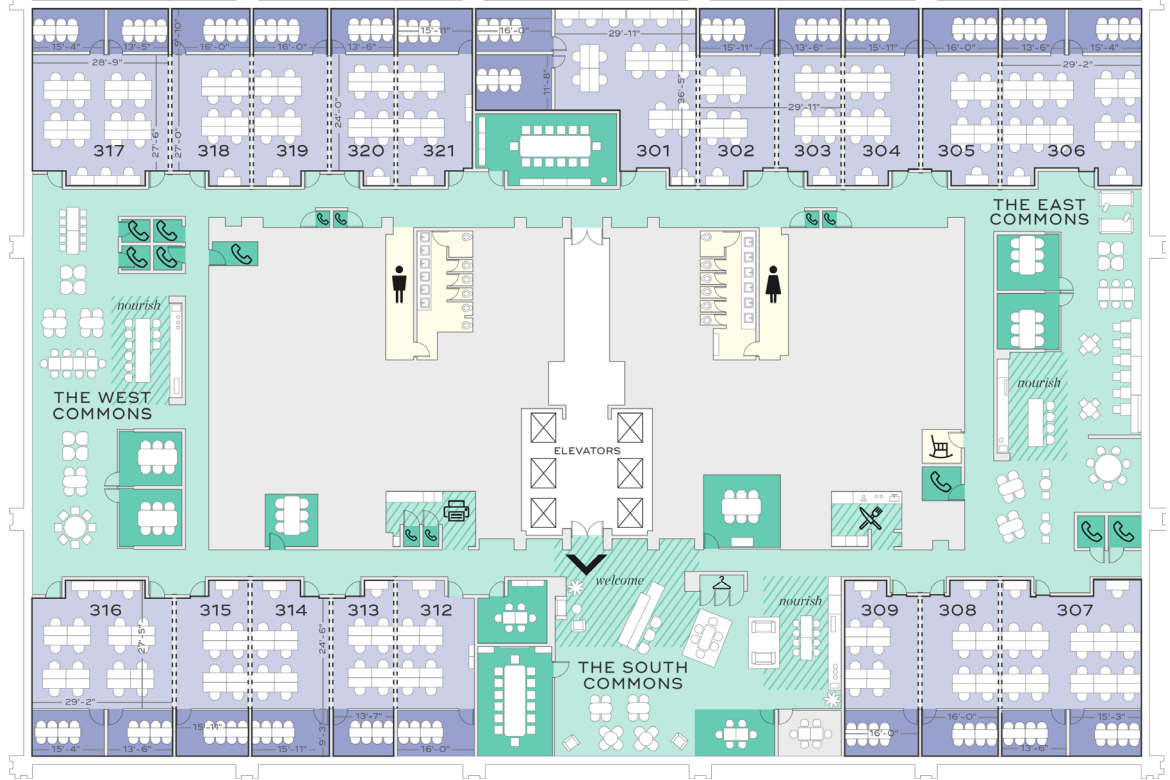

94,000

RENTABLE SQ FT

19

WORKSUITES

342

WORK STATIONS

25

MEETING ROOMS

## Floorplan & capacities

### 3RD FLOOR

**LEGEND**

- BATHROOMS
- PHONE ROOM
- RESPIRE ROOM
- ELEVATOR
- PANTRY
- PRINTER ROOM
- COAT CLOSET
- ENTRANCE

**GENERAL ACCESS**

- BATHROOMS & RESPITES

**WORKPLACE ACCESS**

- WORKSUITES
- INTERNAL SUITE
- NOURISH
- COMMON SPACE
- MEETING ROOMS

WORKSUITE	MAX CAPACITY	INTERNAL SUITE	WORKSUITE	MAX CAPACITY	INTERNAL SUITE	MEETING ROOMS	CAPACITY	QUANTITY
WorkSuite 301	31	2	WorkSuite 313	13	1	Huddles	6-8	7
WorkSuite 302	14	1	WorkSuite 314	14	1	Conference Rooms	8-14	3
WorkSuite 303	13	1	WorkSuite 315	14	1	Phone Rooms	1	14
WorkSuite 304	14	1	WorkSuite 316	28	2			
WorkSuite 305	14	1	WorkSuite 317	28	2			
WorkSuite 306	31	2	WorkSuite 318	14	1			
WorkSuite 307	31	2	WorkSuite 319	14	1			
WorkSuite 308	14	1	WorkSuite 320	13	1			
WorkSuite 309	14	1	WorkSuite 321	14	1			
WorkSuite 312	14	1						