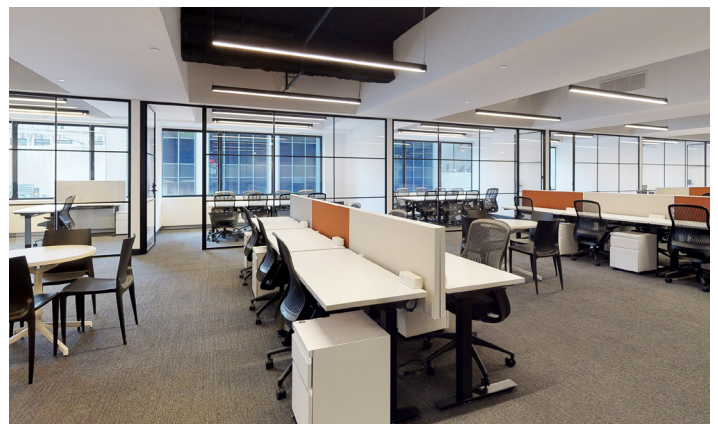

# One Liberty Plaza

**Convene at One Liberty Plaza** boasts furnished worksuites, on-demand private meeting rooms, and premium community membership space. Conveniently located in Downtown New York City, this Convene location provides an upscale work environment that's designed to maximize comfort, productivity, and collaboration.

94,000

RENTABLE SQ FT

19

WORKSUITES

342

WORK STATIONS

25

MEETING ROOMS