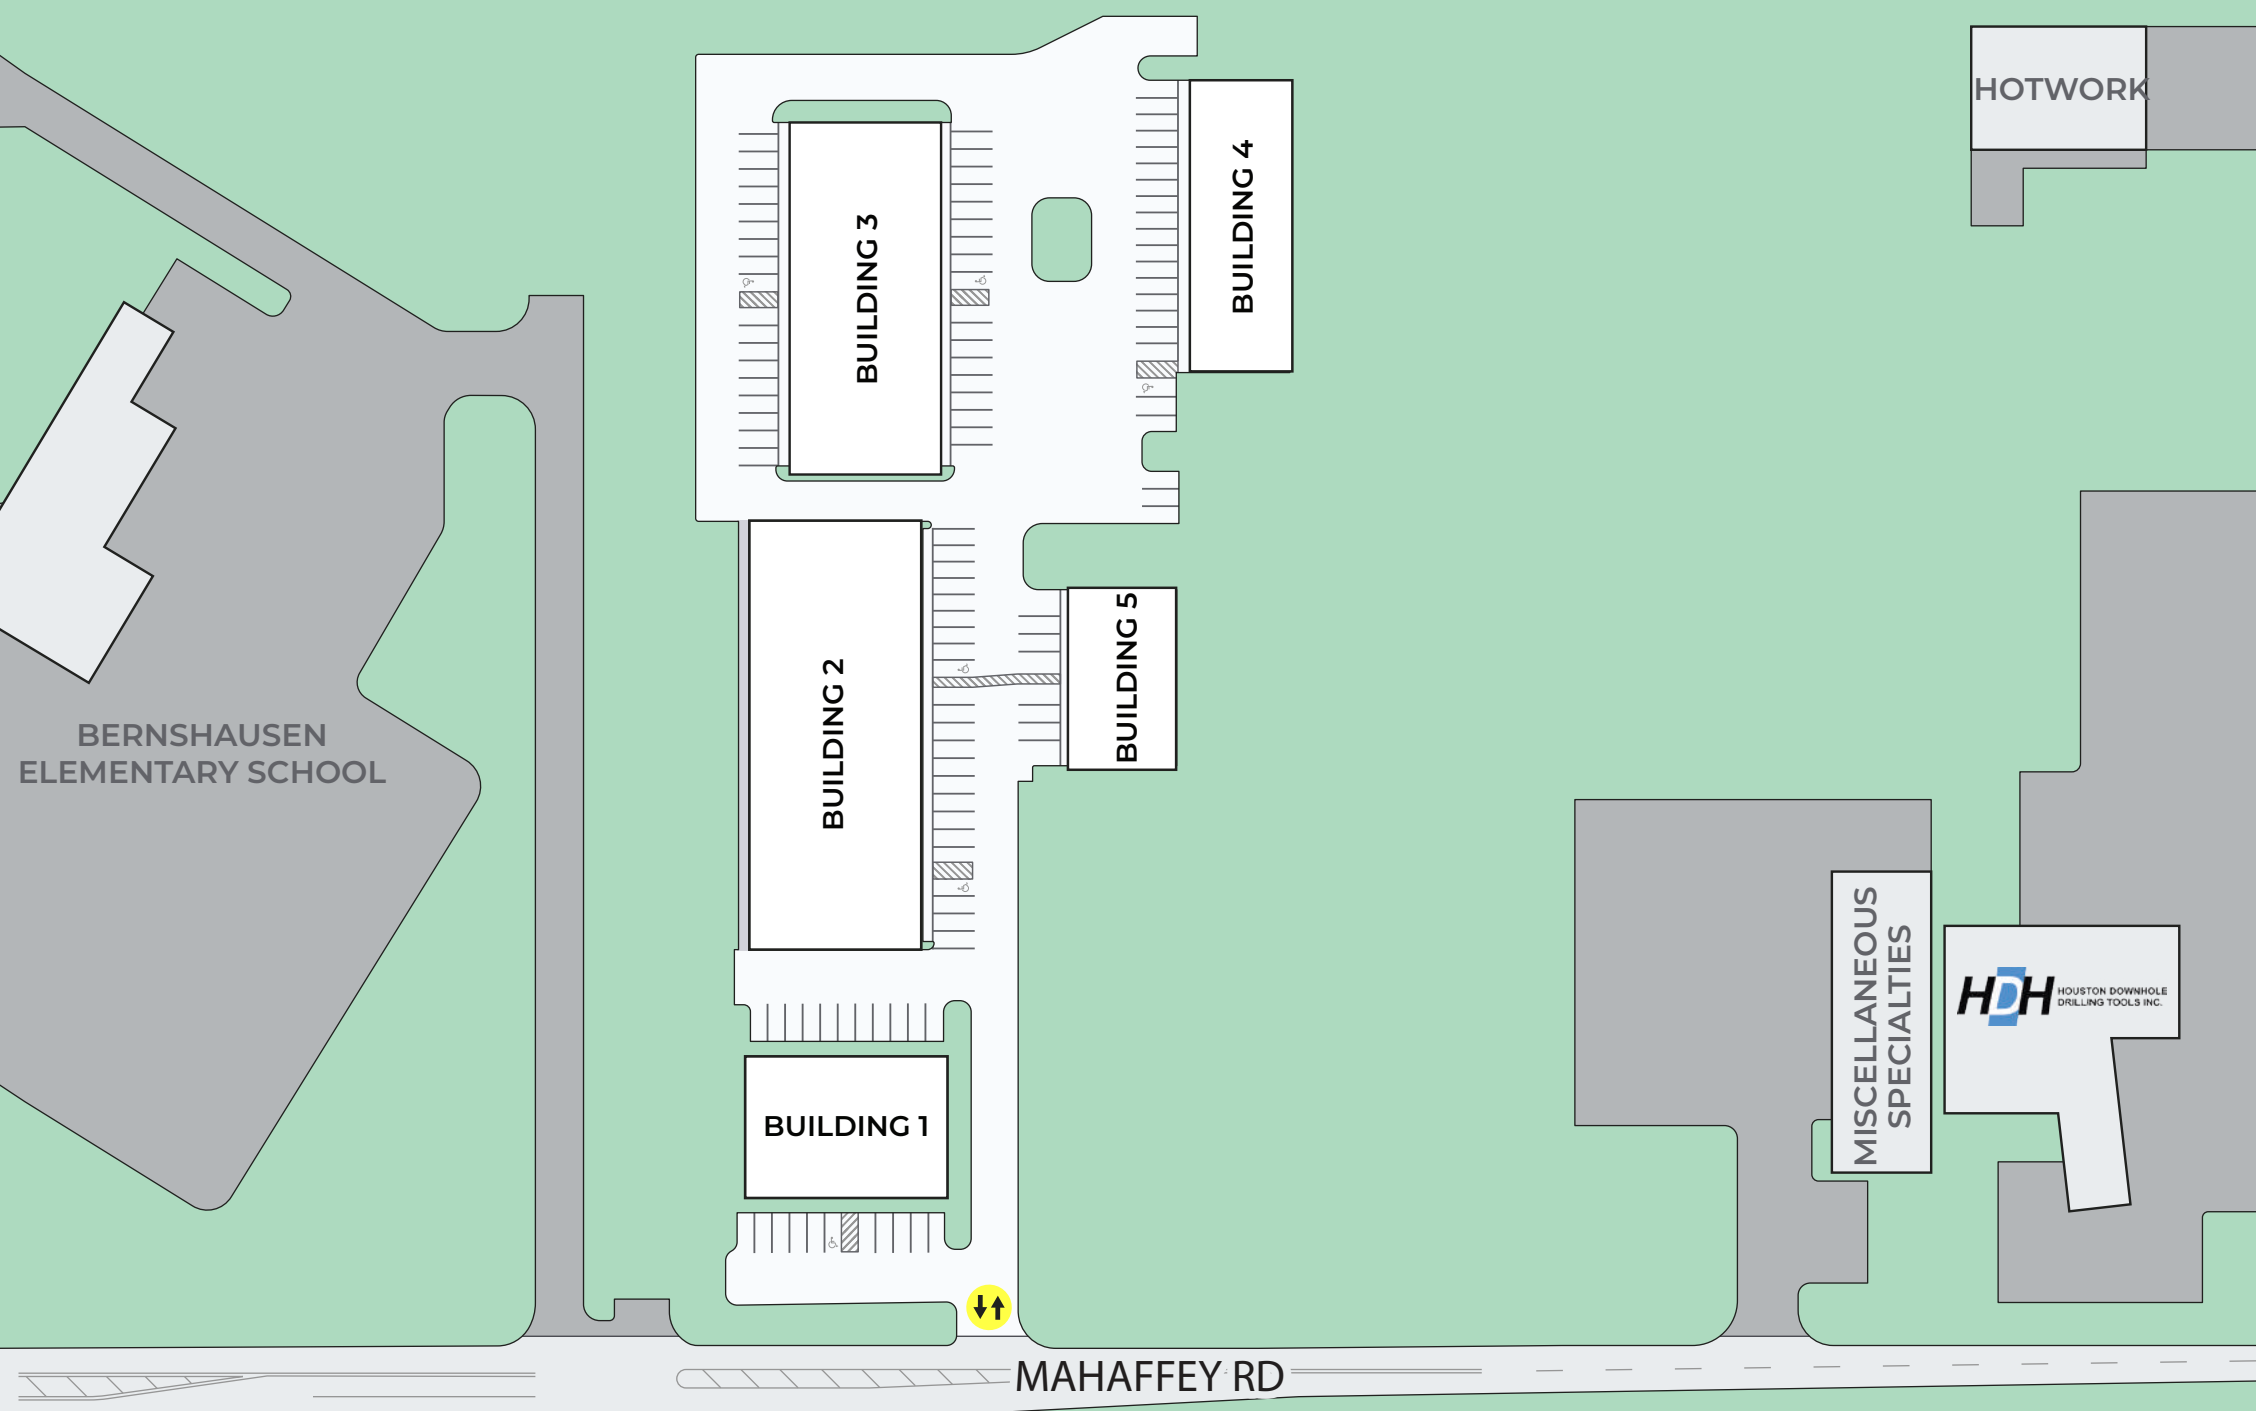

HOTWORK

BUILDING 4

BUILDING 3

BUILDING 5

BUILDING 2

BUILDING 1

MISCELLANEOUS
SPECIALTIES

HDH
HOUSTON DOWNHOLE
DRILLING TOOLS INC.

MAHAFFEY RD