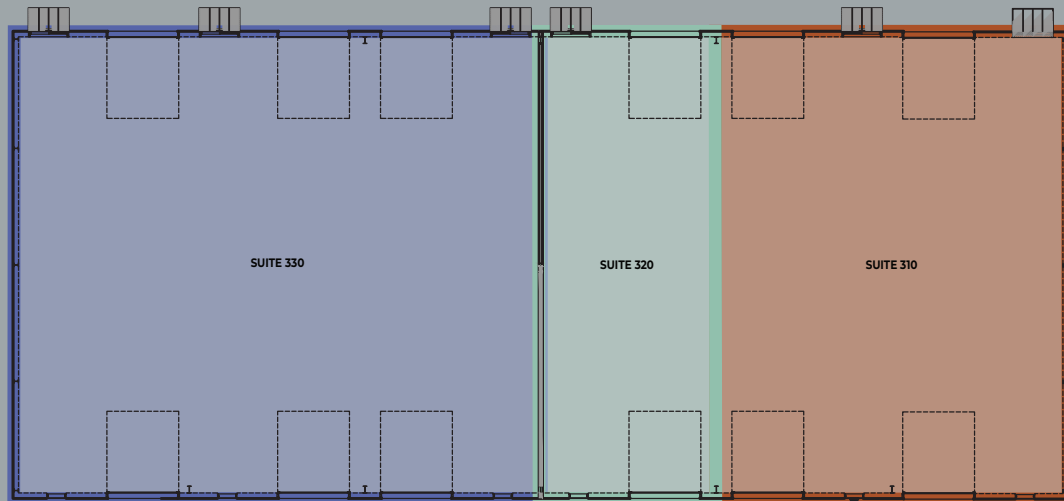

Building 3

Build To Suit Solutions

Are you envisioning the perfect industrial space tailored to your unique requirements? Look no further than our building-to-suit options at Mahaffey Warehouse Park.

Our experienced team is ready to collaborate with you to design and construct a facility that precisely meets your specifications. From layout and design to amenities and features, we'll work closely with you every step of the way to ensure your vision becomes a reality.

Experience the ultimate in customization and efficiency with a building-to-suit solution in our premier industrial park.