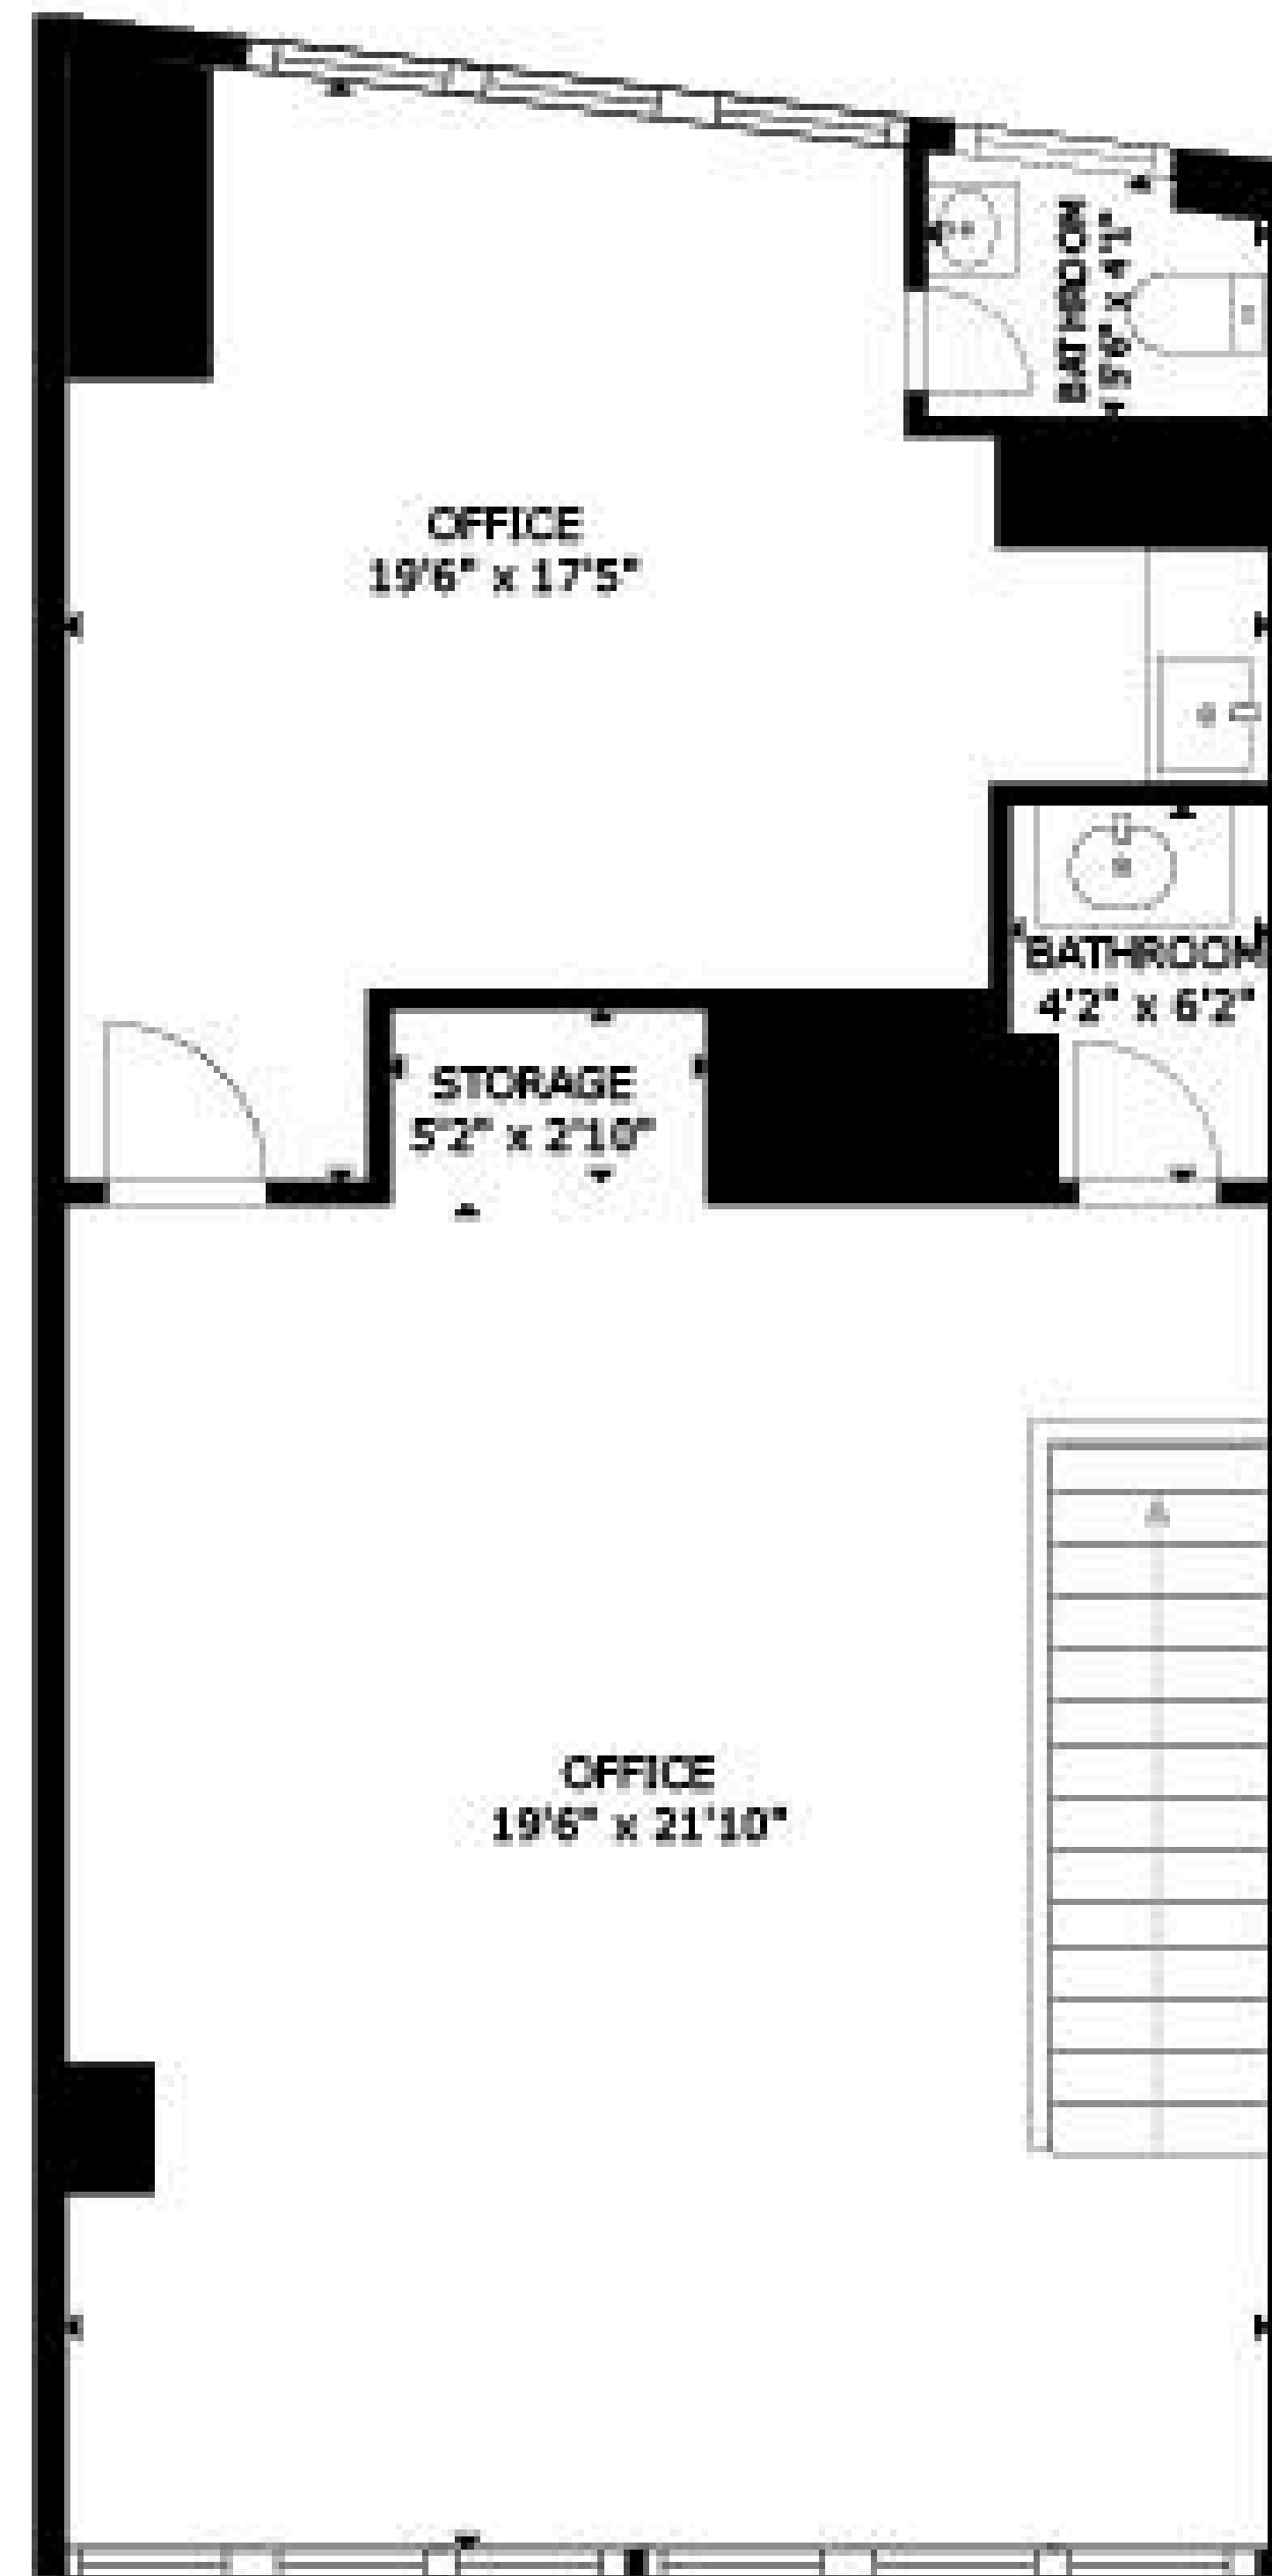

## Floor Plan

3744 Main St, First Floor  
Riverside, CA 92501  
Approx. Size: 4,000 sq. ft.

**Floor Plan**

3744 Main St, Second Floor  
Riverside, CA 92501  
Approx. Size: 760 sq. ft.