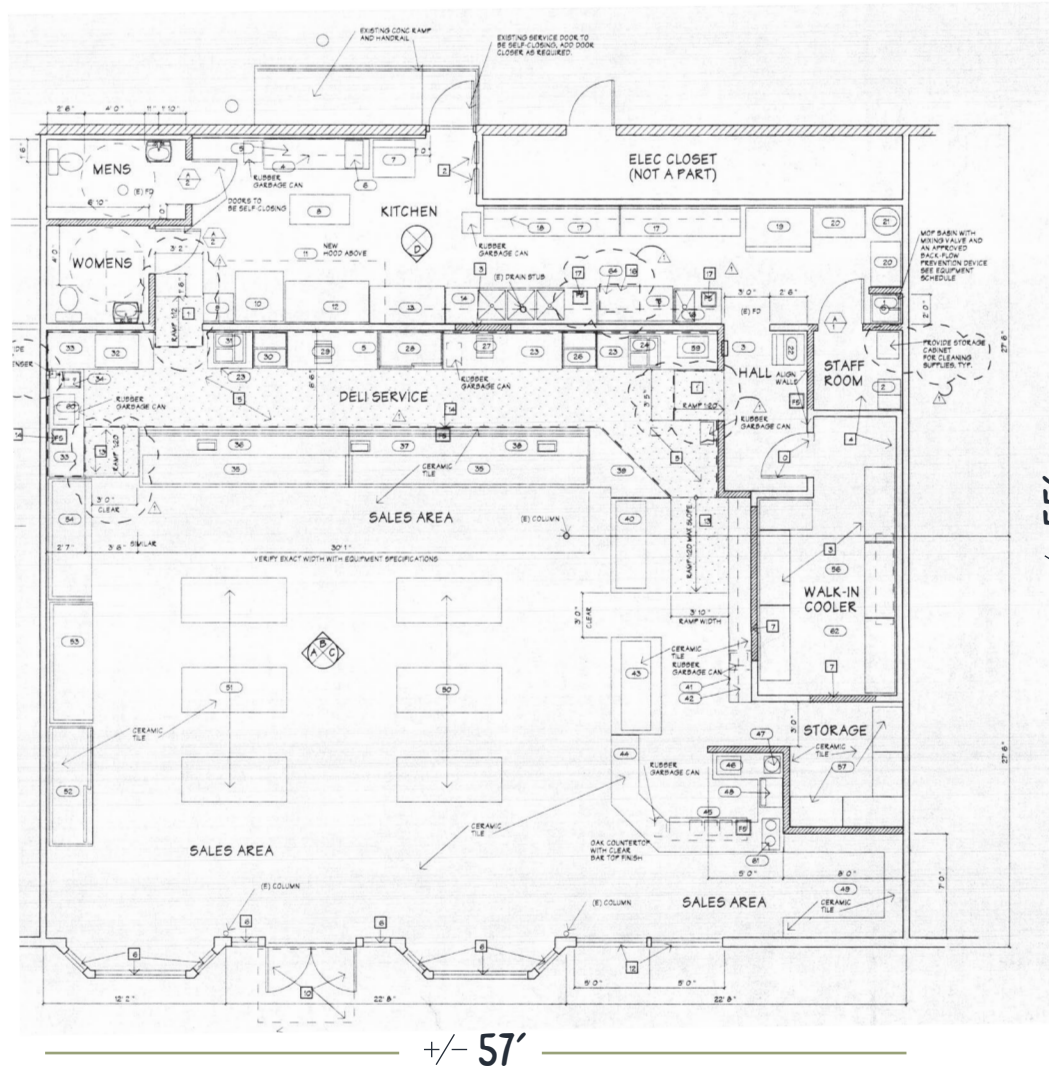

SECOND GEN RESTAURANT

- 2064-C Treat Blvd.
- Available October 1, 2024
- Potential to demise to 1,500 SF

ANCHOR OPPORTUNITY

- 718-C Bancroft Road
- Available 30 - 60 days

TREAT BLVD. 44,833 ADT

BANCROFT ROAD 29,368 ADT