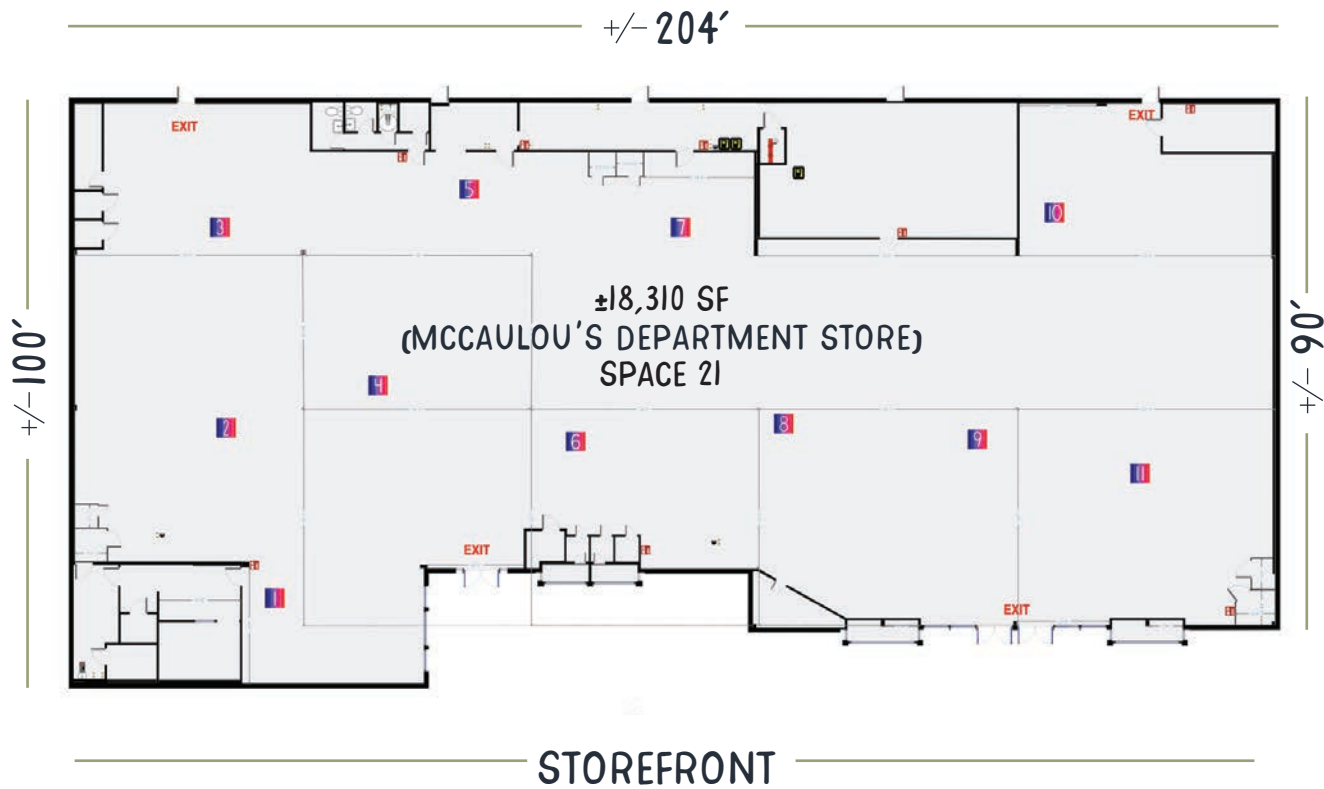

SECOND GEN RESTAURANT

- 2064-C Treat Blvd.
- Available October 1, 2024
- Potential to demise to 1,500 SF

ANCHOR OPPORTUNITY

- 718-C Bancroft Road
- Available 30 - 60 days

TREAT BLVD. 44,833 ADT

BANCROFT ROAD 29,368 ADT