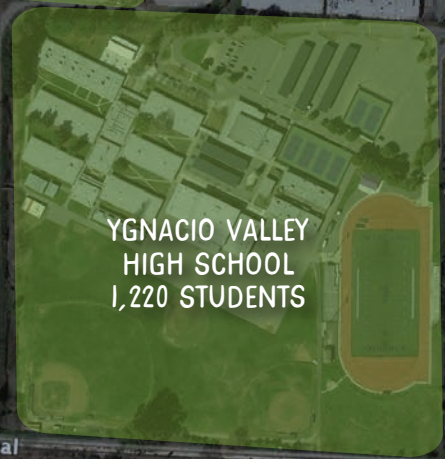

SITE

BANCROFT
ELEMENTARY
645 STUDENTS

CARONDELET
HIGH SCHOOL
800 STUDENTS

DE LA SALLE
HIGH SCHOOL
1,040 STUDENTS

YGNACIO VALLEY
HIGH SCHOOL
1,220 STUDENTS

KAISER PERMANENTE
HOSPITAL & MEDICAL OFFICES

**RUTH BANCROFT
GARDEN & NURSERY**
50 YEARS OF JOY & DEDICATION

PLAZA ESCUELA

YGNACIO PLAZA

ENCINA GRANDE

BROADWAY PLAZA
NORDSTROM
macy's ZARA
ANTHROPOLOGIE

Countrywood
SHOPPING CENTER

retailwest

EXCLUSIVE LISTING AGENTS:

CECE VOHS CIMINO