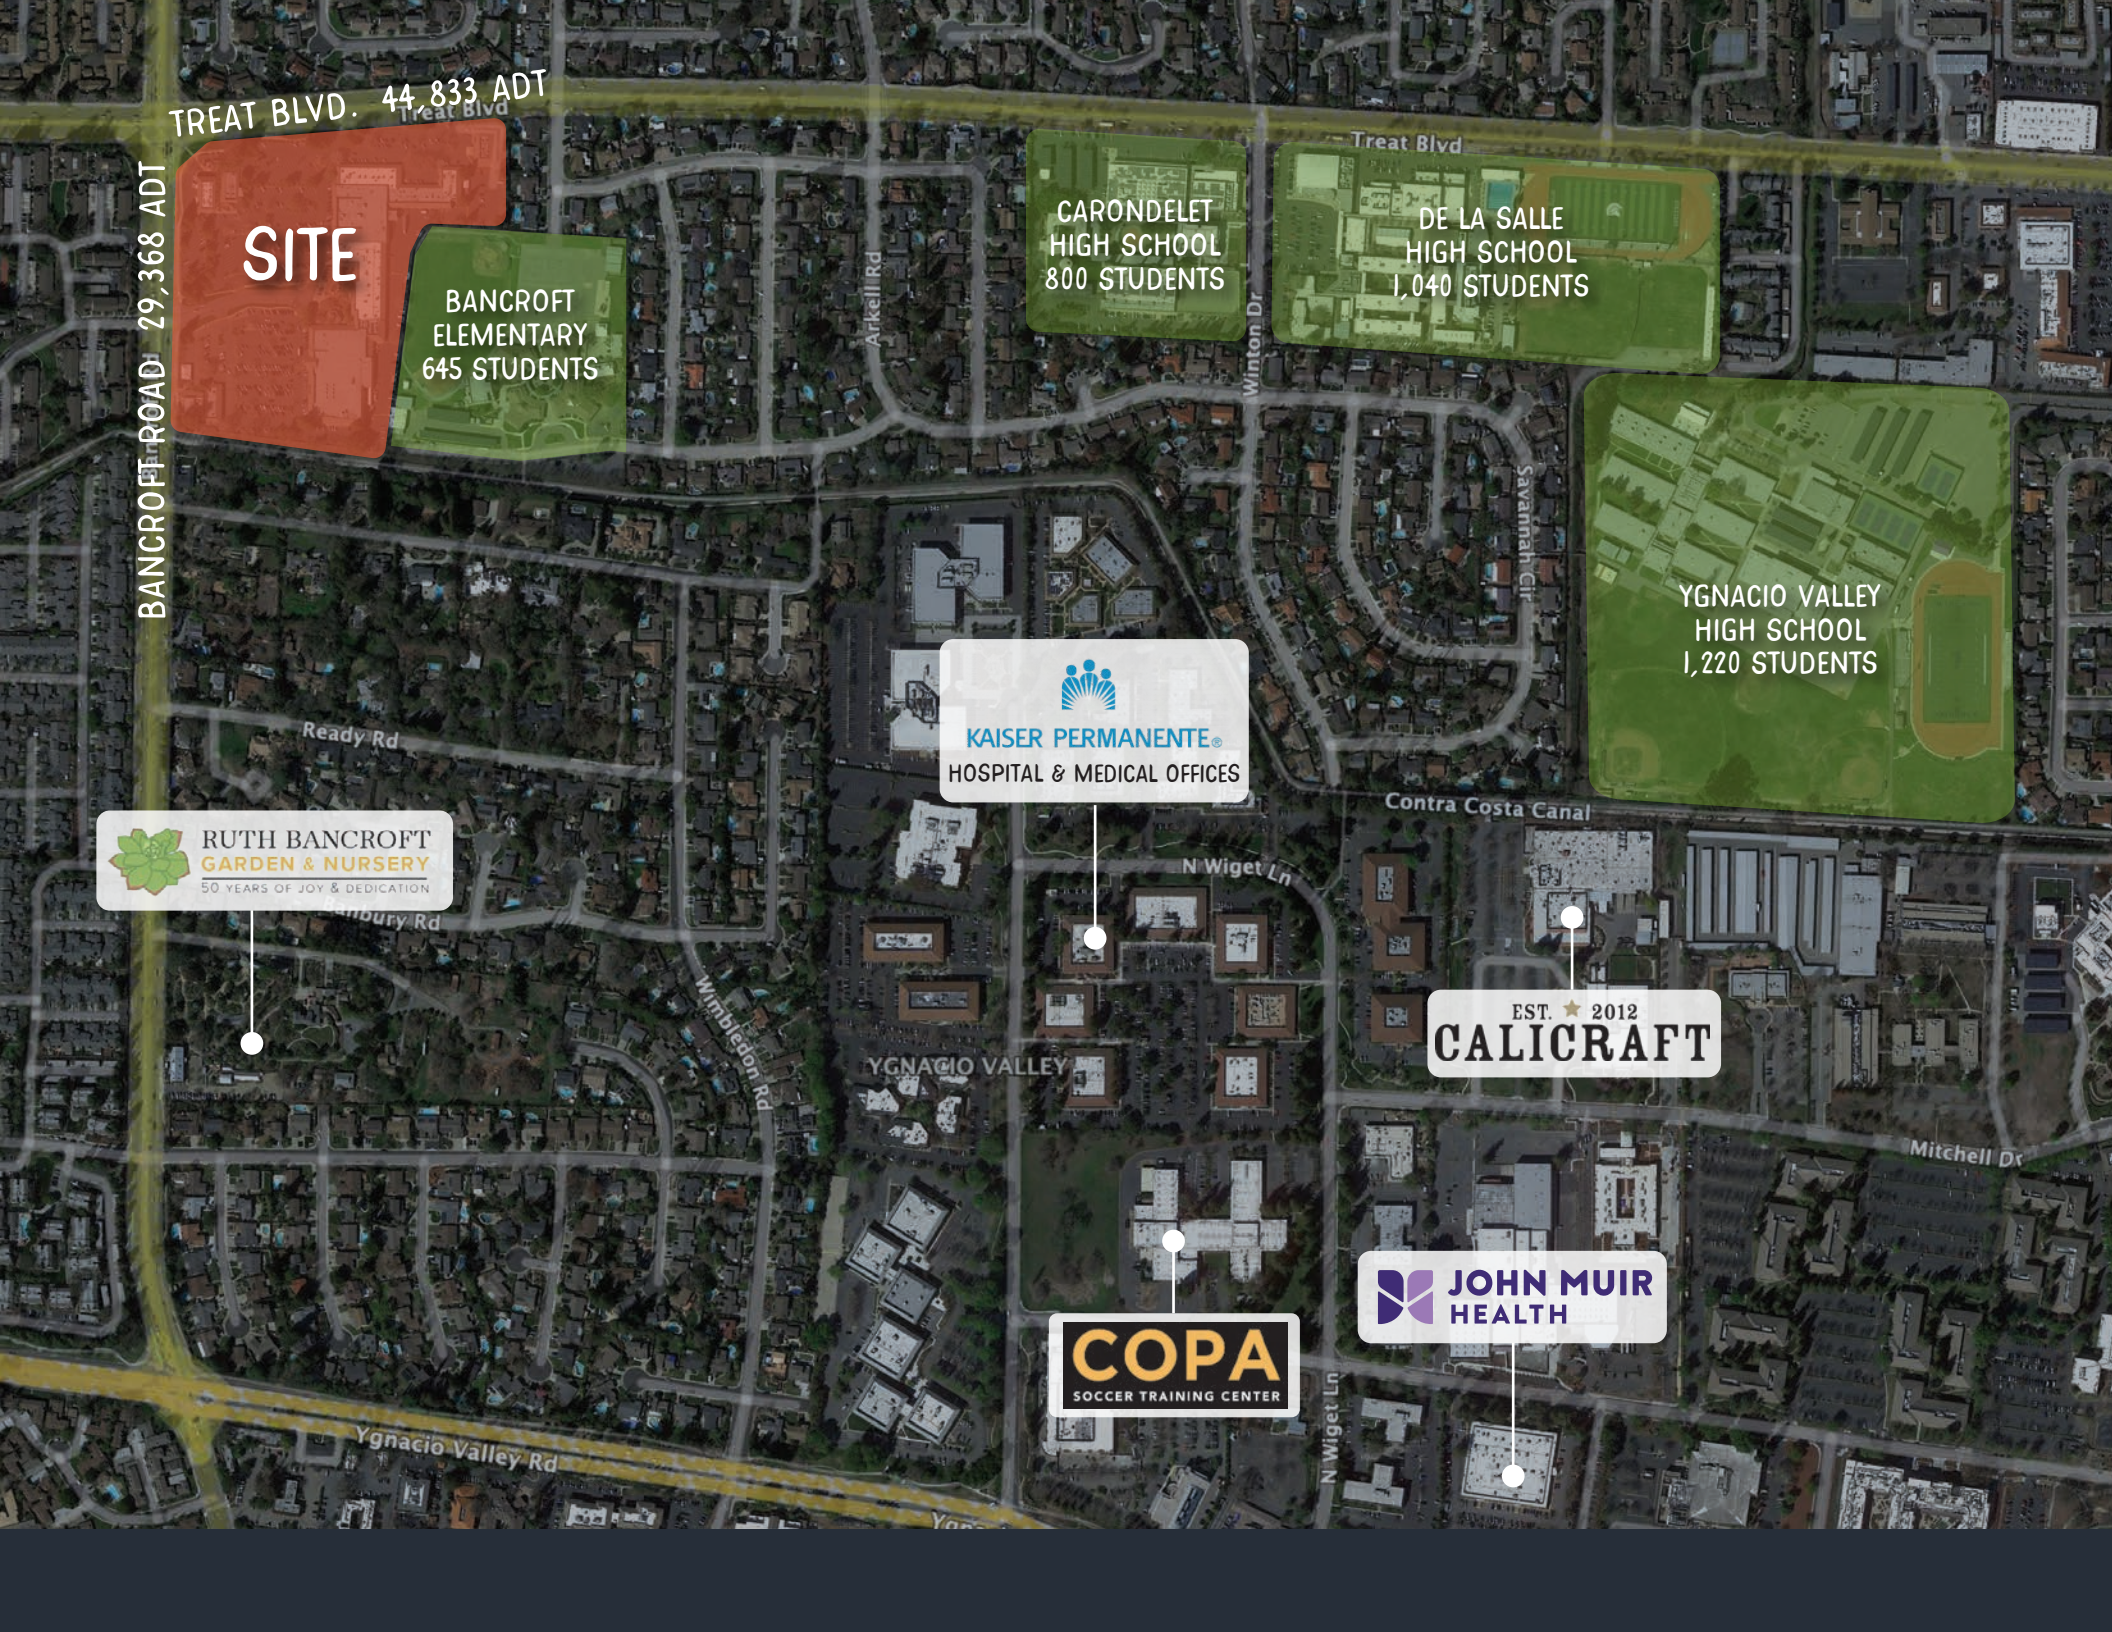

YGNACIO VALLEY
HIGH SCHOOL
1,220 STUDENTS

KAISER PERMANENTE
HOSPITAL & MEDICAL OFFICES

**RUTH BANCROFT
GARDEN & NURSERY**
50 YEARS OF JOY & DEDICATION

EST. ★ 2012
CALICRAFT

COPA
SOCCER TRAINING CENTER

**JOHN MUIR
HEALTH**