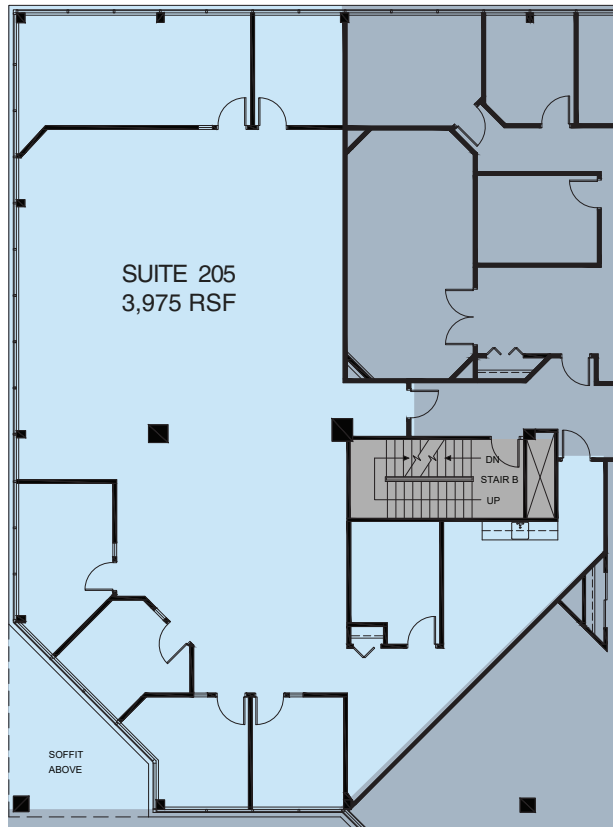

980 HARVEST DRIVE

Blue Bell, PA

SECOND FLOOR PLAN

for more information: MELISSA MEYER | 610.832.7421 | Melissa.Meyer@bdnreit.com

555 East Lancaster Ave, Suite 110
Radnor, PA 19087

www.brandywinerealty.com