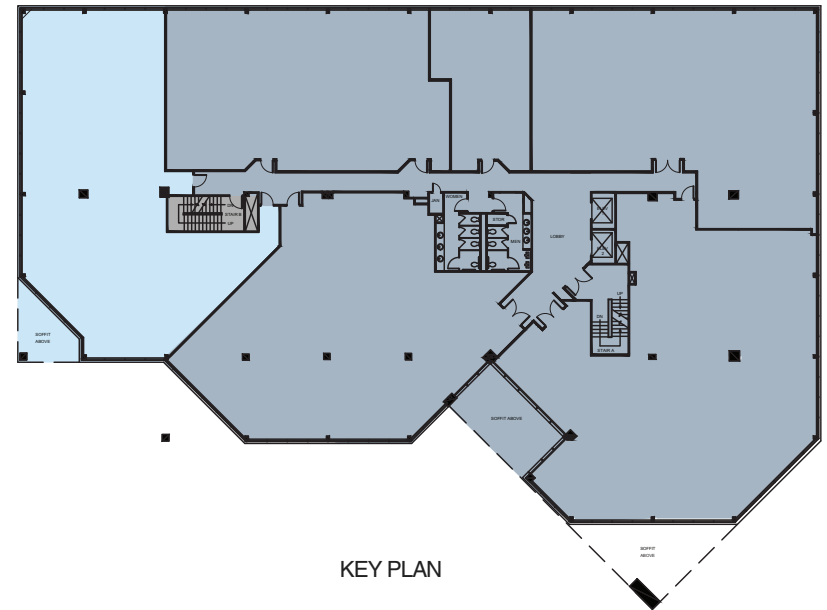

980 HARVEST DRIVE

Blue Bell, PA

SECOND FLOOR PLAN

for more information: MELISSA MEYER | 610.832.7421 | Melissa.Meyer@bdnreit.com

555 East Lancaster Ave, Suite 110
Radnor, PA 19087

www.brandywinerealty.com