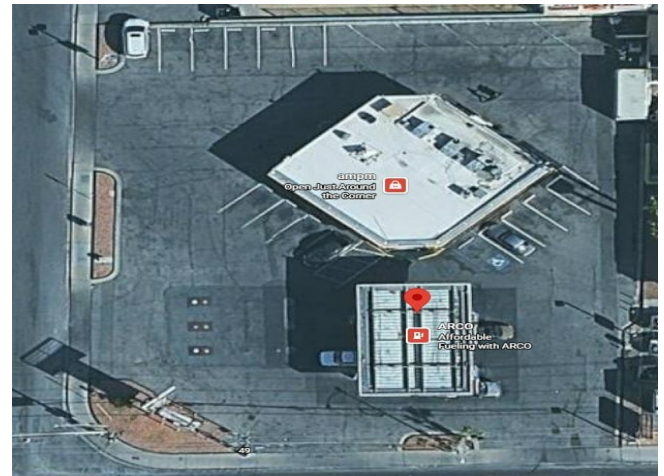

- Traffic Light at corner of intersection
- Near lots of dining and store
- Buy the business and the land or buy the business and lease the land.

RD

Price:	\$6,900,000
Property Type:	Retail
Property Subtype:	Service Station
Building Class:	C
Sale Type:	Investment or Owner User
Lot Size:	0.60 AC
Gross Building Area:	3,273 SF
Sale Conditions:	Bulk/Portfolio Sale
No. Stories:	1
Year Built:	1985
Tenancy:	Multi
Parking Ratio:	8.62/1,000 SF
Zoning Description:	C2, County
APN / Parcel ID:	162-18-504-001
Walk Score @:	87 (Very Walkable)