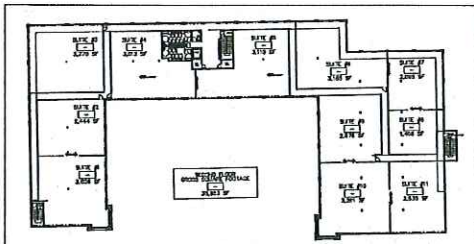

- OPEN
- LEASE NEGOTIATIONS
- LOI NEGOTIATIONS
- EXECUTED LEASE
- VACANT
- PROPOSED

- A. Great American Cookie Company
- B. Bubbles + Bushes
- C. Love at First Sight
- D. Vacant
- E. Vacant
- F. Pita by The Beirut
- G. Lizard Thicket Expansion
- H. Vacant
- I. Crazy B
- J. Vacant
- K. Vacant
- L. Wildflower
- M. White House Black Market
- N. Chico's
- O. Soma
- P. Ann Taylor Loft
- Q. Vacant
- R. Altar'd State
- S. Jared

ASHLEY PARK
 DEVELOPED BY THOMAS
NEWNAN, GEORGIA
 SCALE: 1" = 120'
 DECEMBER 12, 2012

**CLASS 'A' OFFICE
SECOND FLOOR**
(ABOVE DSW & ADJACENT SHOPS)

VICINITY MAP - N.T.S.