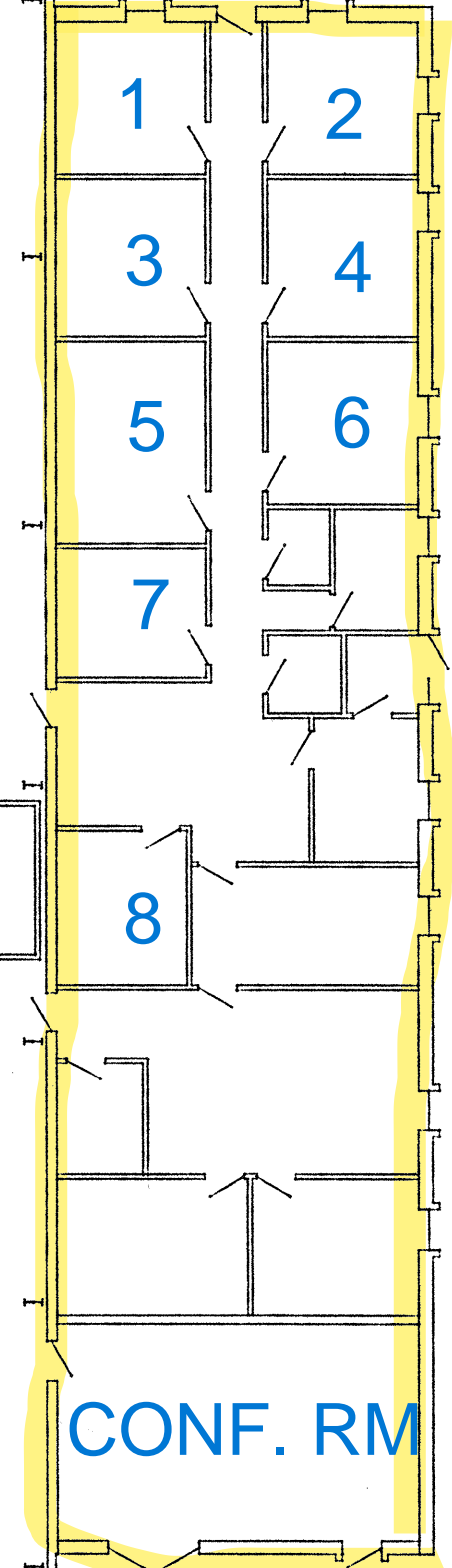

8 OFFICES ARE AVAILABLE AND
CONFERENCE ROOM

UNLESS OTHERWISE SPECIFIED: DIMENSIONS ARE IN INCHES TOLERANCES: DECIMALS .05 ANGULAR XXX & .010 DO NOT SCALE DRAWING		WILLING B WIRE CORP. A HANDY & HARMAN COMPANY	
DRAWN J. KIRK		DATE 2-27-97	
CHECKED D		SIZE D	FORM NO. DWO NO. 01-96-01
DESIGN		SCALE	REV 7 SHEET 1 OF 1

FACILITY LAYOUT