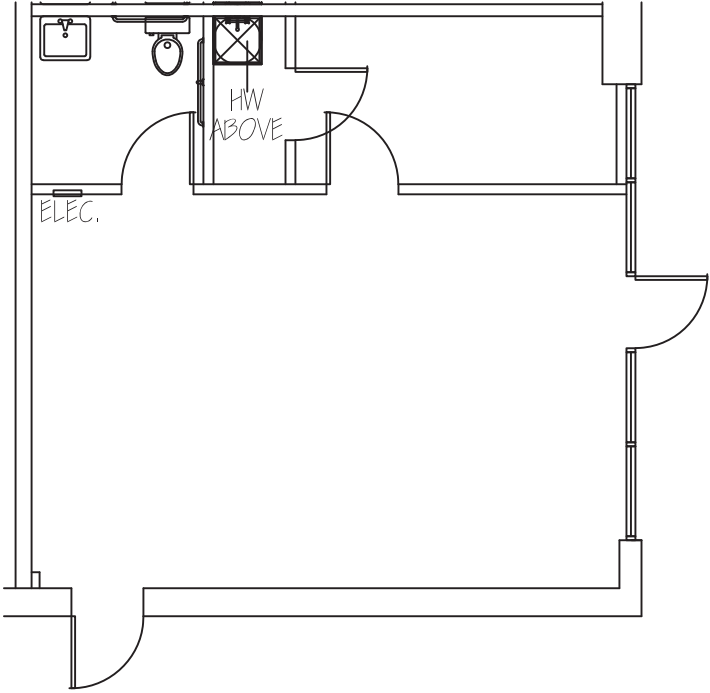

2990 SE 19TH
SUITE 1
MOORE, OKLAHOMA
645 sf

Scale: 1/8"=1'-0"