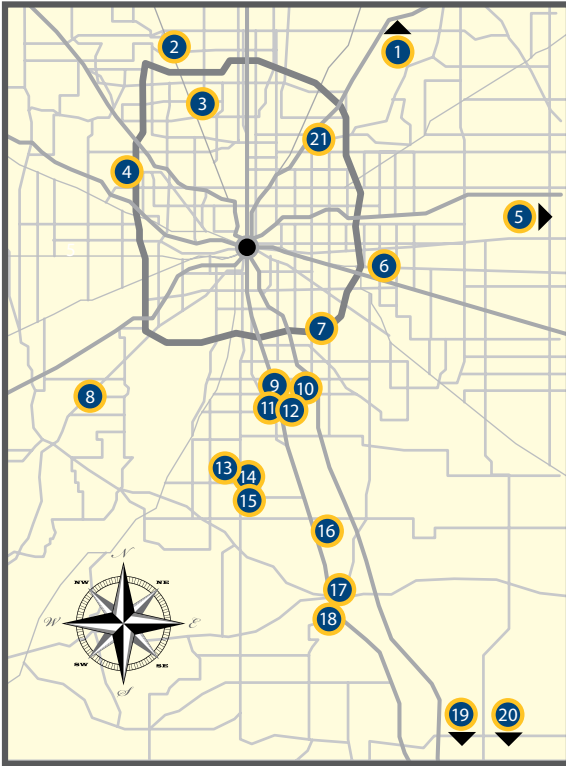

Eagle Highland Shops

7000 - 7026 Shore Terrace
Greenwood, IN 46142

PROPERTY INFORMATION

Eagle Highhands Shops is located on the northwest side of Indianapolis, Indiana just off Eagle Creek Parkway, a busy thoroughfare. This center is conveniently located minutes from I-465 and has a great tenant mix. The center boasts abundant parking and is immaculately maintained, with local ownership.

Property List

- | | | |
|---|--|---|
| 1. Huntington Riverfront Plaza
210 S Jefferson Street
Huntington, IN 46750 | 8. Heartland Village Shoppes
State Road 67 South
Mooreville, IN 46113 | 15. White River Landing
205 S State Road 135
Greenwood, IN 46142 |
| 2. Andrade Industrial
10702 DeAndra Drive
Zionsville, IN 46077 | 9. Center at Stop 11
2371 E. Stop 11 Road
Indianapolis, IN 46227 | 16. Whiteland Retail Center
989 S US 31
Whiteland, IN 46184 |
| 3. Michigan Road Plaza
7841 Michigan Road
Indianapolis, IN 46268 | 10. McFarland Marketplace
8028 S Emerson Avenue
Indianapolis, IN 46237 | 17. Franklin Shoppes
1707 N Morton Street
Franklin, IN 46131 |
| 4. Eagle Highland Shops
7000 Shore Terrace
Indianapolis, IN 46254 | 11. Greenwood Corner Shops
8700 South US31
Indianapolis, IN 46227 | 18. Canary Creek Shoppes
944 N Morton Street
Franklin, IN 46131 |
| 5. Green Meadows Shopping Center
1556 N State Street
Greenfield, IN 46140 | 12. County Line Corner Shops
7500 St. Peter Street
Indianapolis, IN 46227 | 19. Holiday Center
25th & Williamsburg Way
Columbus, IN 47205 |
| 6. Brookville Park 52
8366 Brookville Road
Indianapolis, IN 46239 | 13. Fairview Corners
520 N State Road 135
Greenwood, IN 46142 | 20. North Vernon
2130 N State Hwy 7
North Vernon, IN 47282 |
| 7. Elmwood Tech
5555 Elmwood Avenue
Indianapolis, IN 46203 | 14. Orchard Park
75 N State Road 135
Greenwood, IN 46142 | 21. Lake Plaza
6801 Lake Plaza Drive
Indianapolis, IN 46220 |