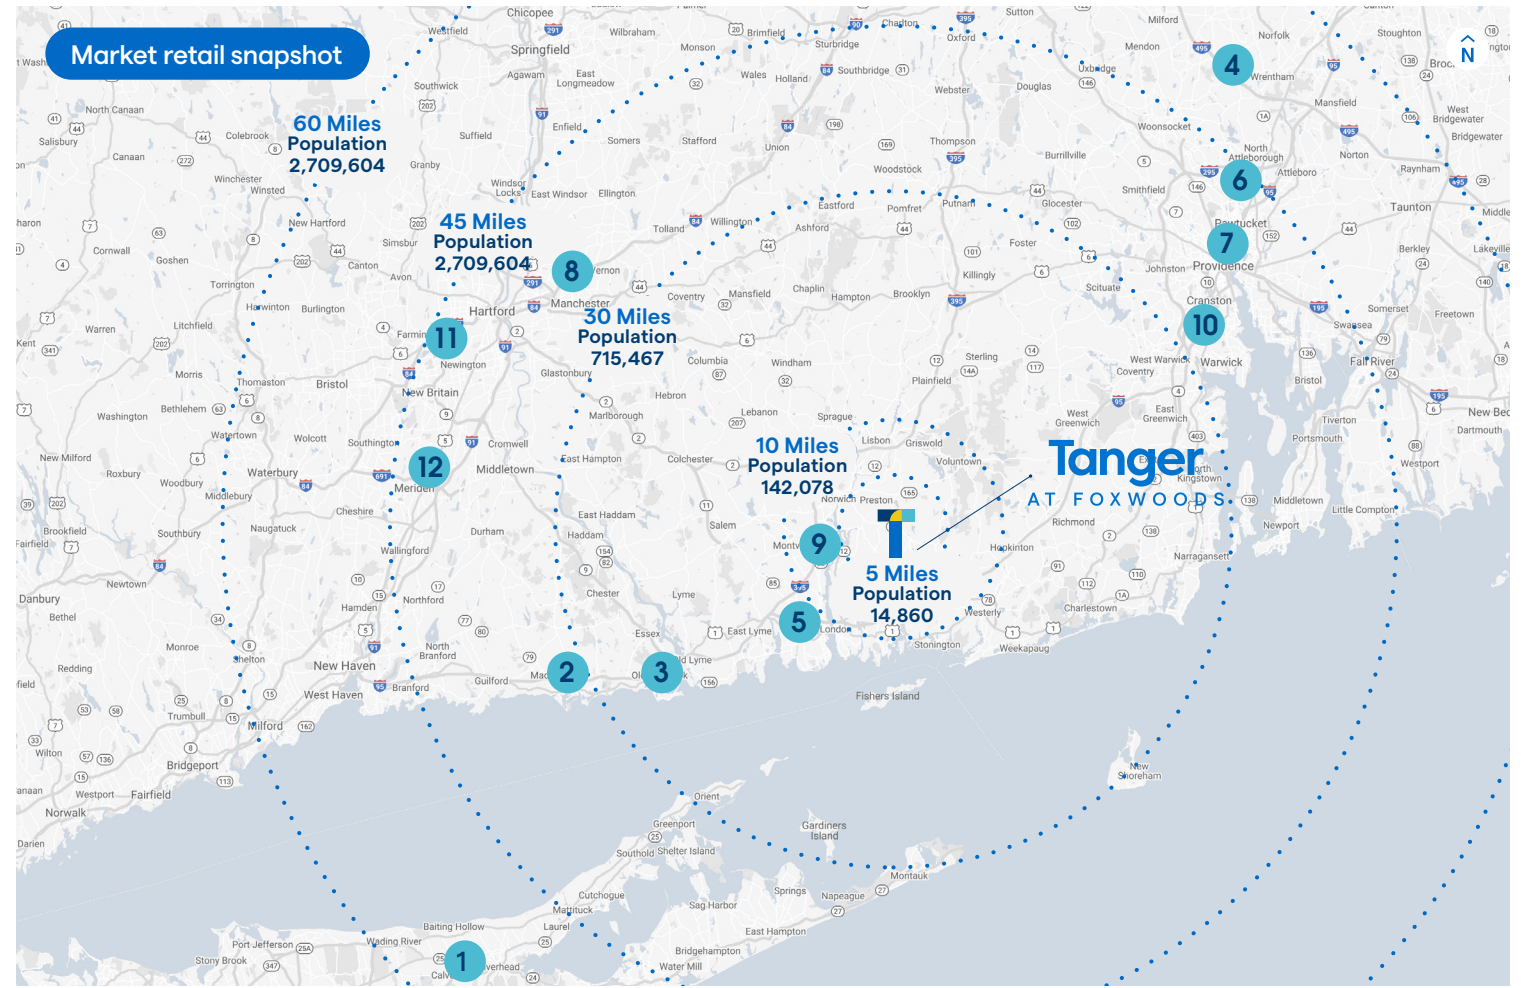

### Address

455 Trolley Line Boulevard  
Mashantucket, CT 06338

### Daily Traffic Count

Highway 2 - 13,700  
Foxwoods Rd - 8,700

### Major Cities

Providence, RI (37 miles)  
Hartford, CT (42 miles)  
Boston, MA (77 miles)

### Key Market Retail

- |   |  |
|---|--|
| 1 Tanger Outlet Center - Riverhead 65 Miles | 7 Providence Place 49 Miles              |
| 2 Clinton Premium Outlets 40 Miles          | 8 The Shoppes at Buckland Hills 48 Miles |
| 3 Westbrook Outlets 36 Miles                | 9 The Shops at Mohegan Sun 10 Miles      |
| 4 Wrentham Village Premium Outlets 71 Miles | 10 Warwick Mall 41 Miles                 |
| 5 Crystal Mall 19 Miles                     | 11 Westfarms Mall 55 Miles               |
| 6 Emerald Square 60 Miles                   | 12 Meriden Mall 52 Miles                 |