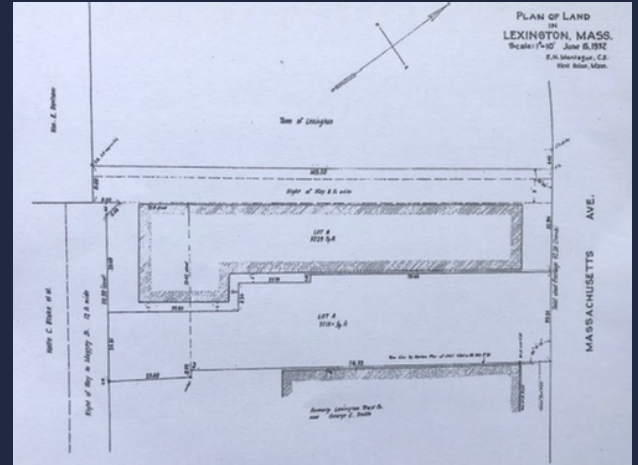

For Sale

1844 Massachusetts Avenue Lexington MA

7,983 sf Building
MBTA Village Overlay District
New Multi-family & Commercial
Development Site
Prime Location Downtown Lexington

To schedule a tour of this property, please contact
Bruce Lee at 781 290 8101 or bruce@leepartners.com

New MBTA VO Development Site Adjacent to retail stores, restaurants, banks, and other professional services

- Ample public parking
- One minute walk to Minuteman Commuter Bikeway and MBTA bus to Alewife and Bedford at front entrance
- Executive offices overlooking Mass Ave