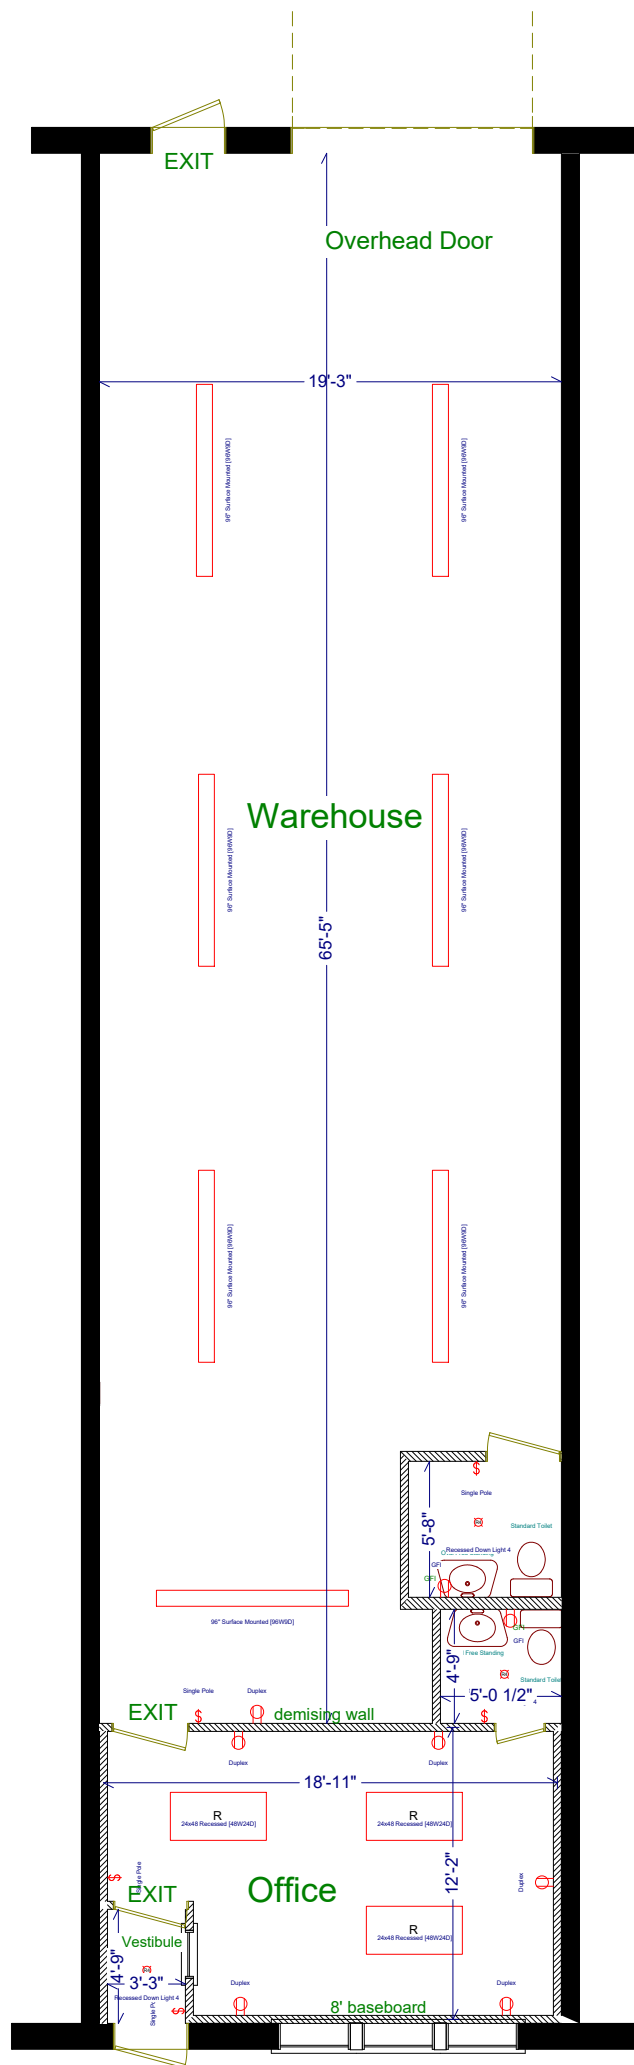

# MOTOR PARKWAY MANAGEMENT LLC

46 Cain Drive, Brentwood, NY 11717

\* All dimensions are approximate.