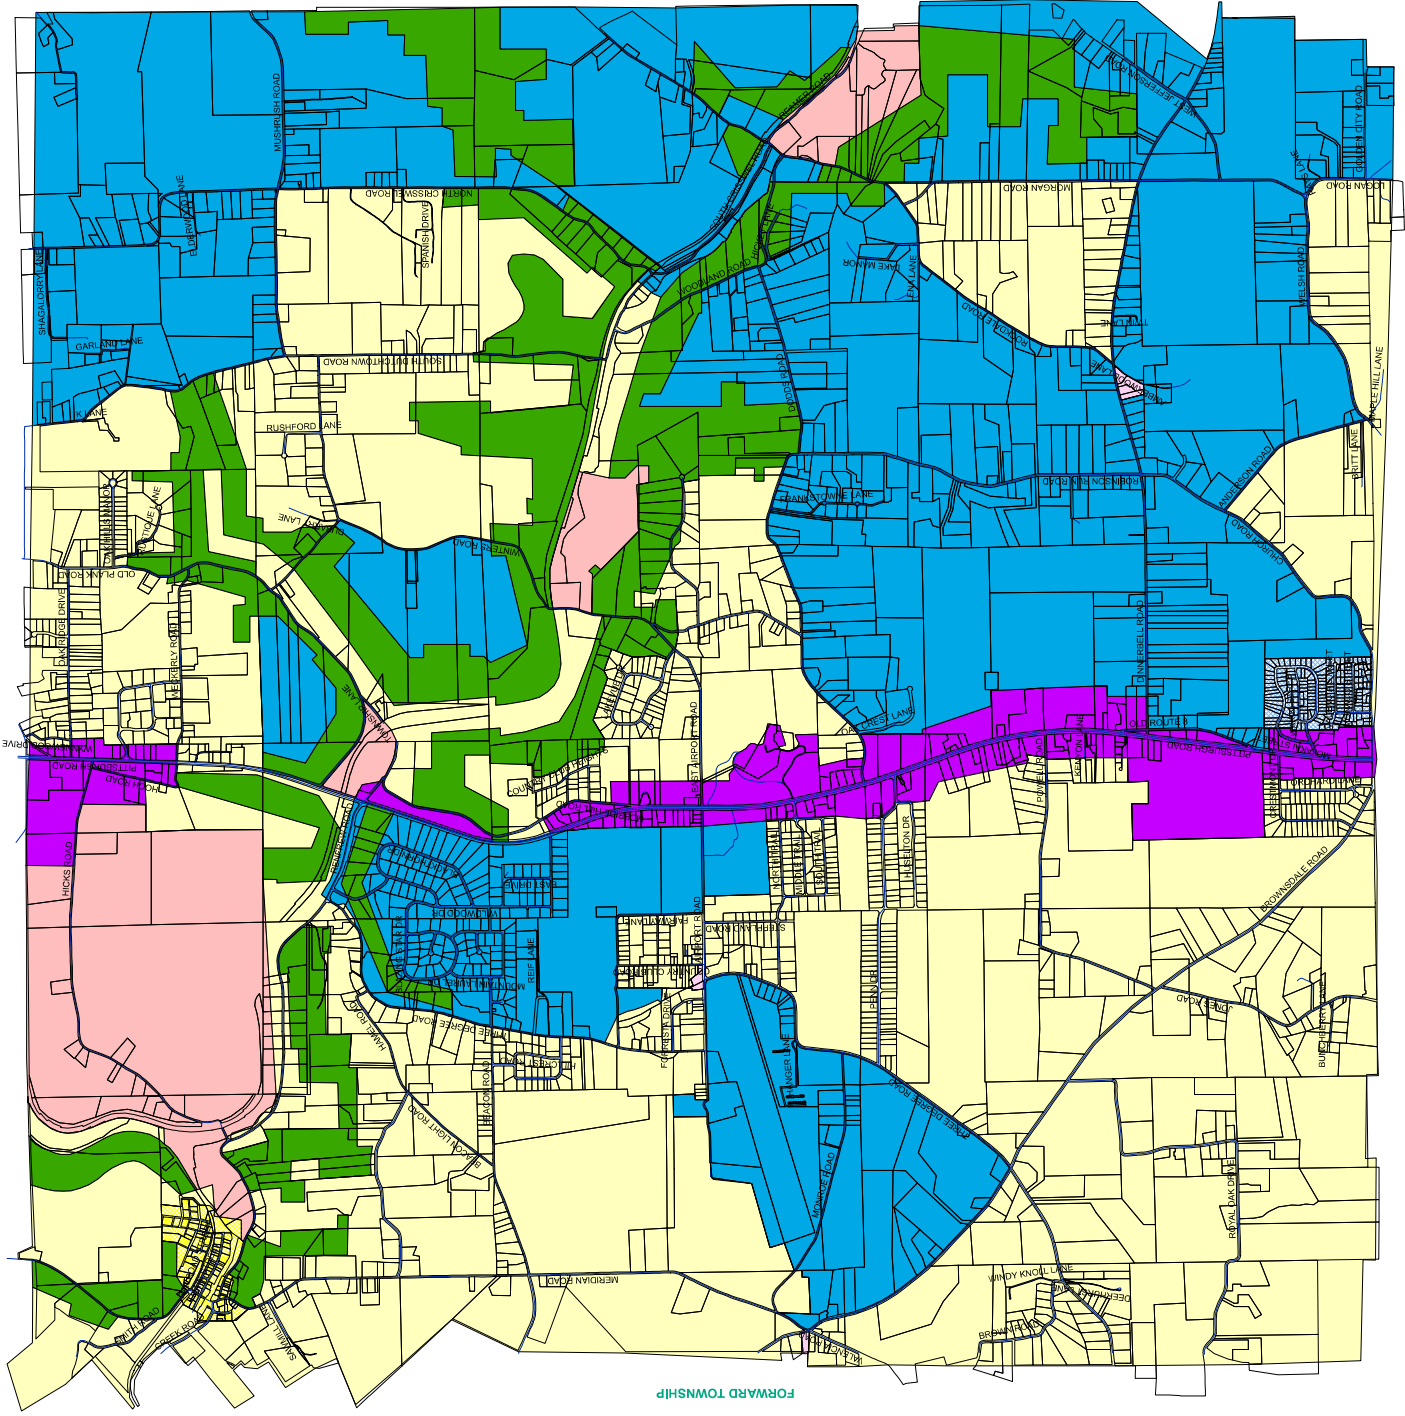

## ZONING MAP

- Penn\_Twp\_parcel
- ZONING DISTRICTS**
- C1 - Neighborhood Commercial
- C2 - Highway Commercial
- M - Planned Light Industrial
- OZ1 - Overlay Zone Renfrew
- OZ2 - Overlay Zone Port O' Call
- R1 - One Family Residential
- RE - Residential Estate
- S - Conservancy

This is to certify that this map is the official Zoning District Map, a part of the Zoning Ordinance of Penn Township, Butler County, Pennsylvania.

Adopted: August 13, 1962 as amended

Scale: One inch represents 900 feet

This map is prepared for presentation purposes only. Reliance on the accuracy for legal arguments is not recommended due to the nature of the primary source material.