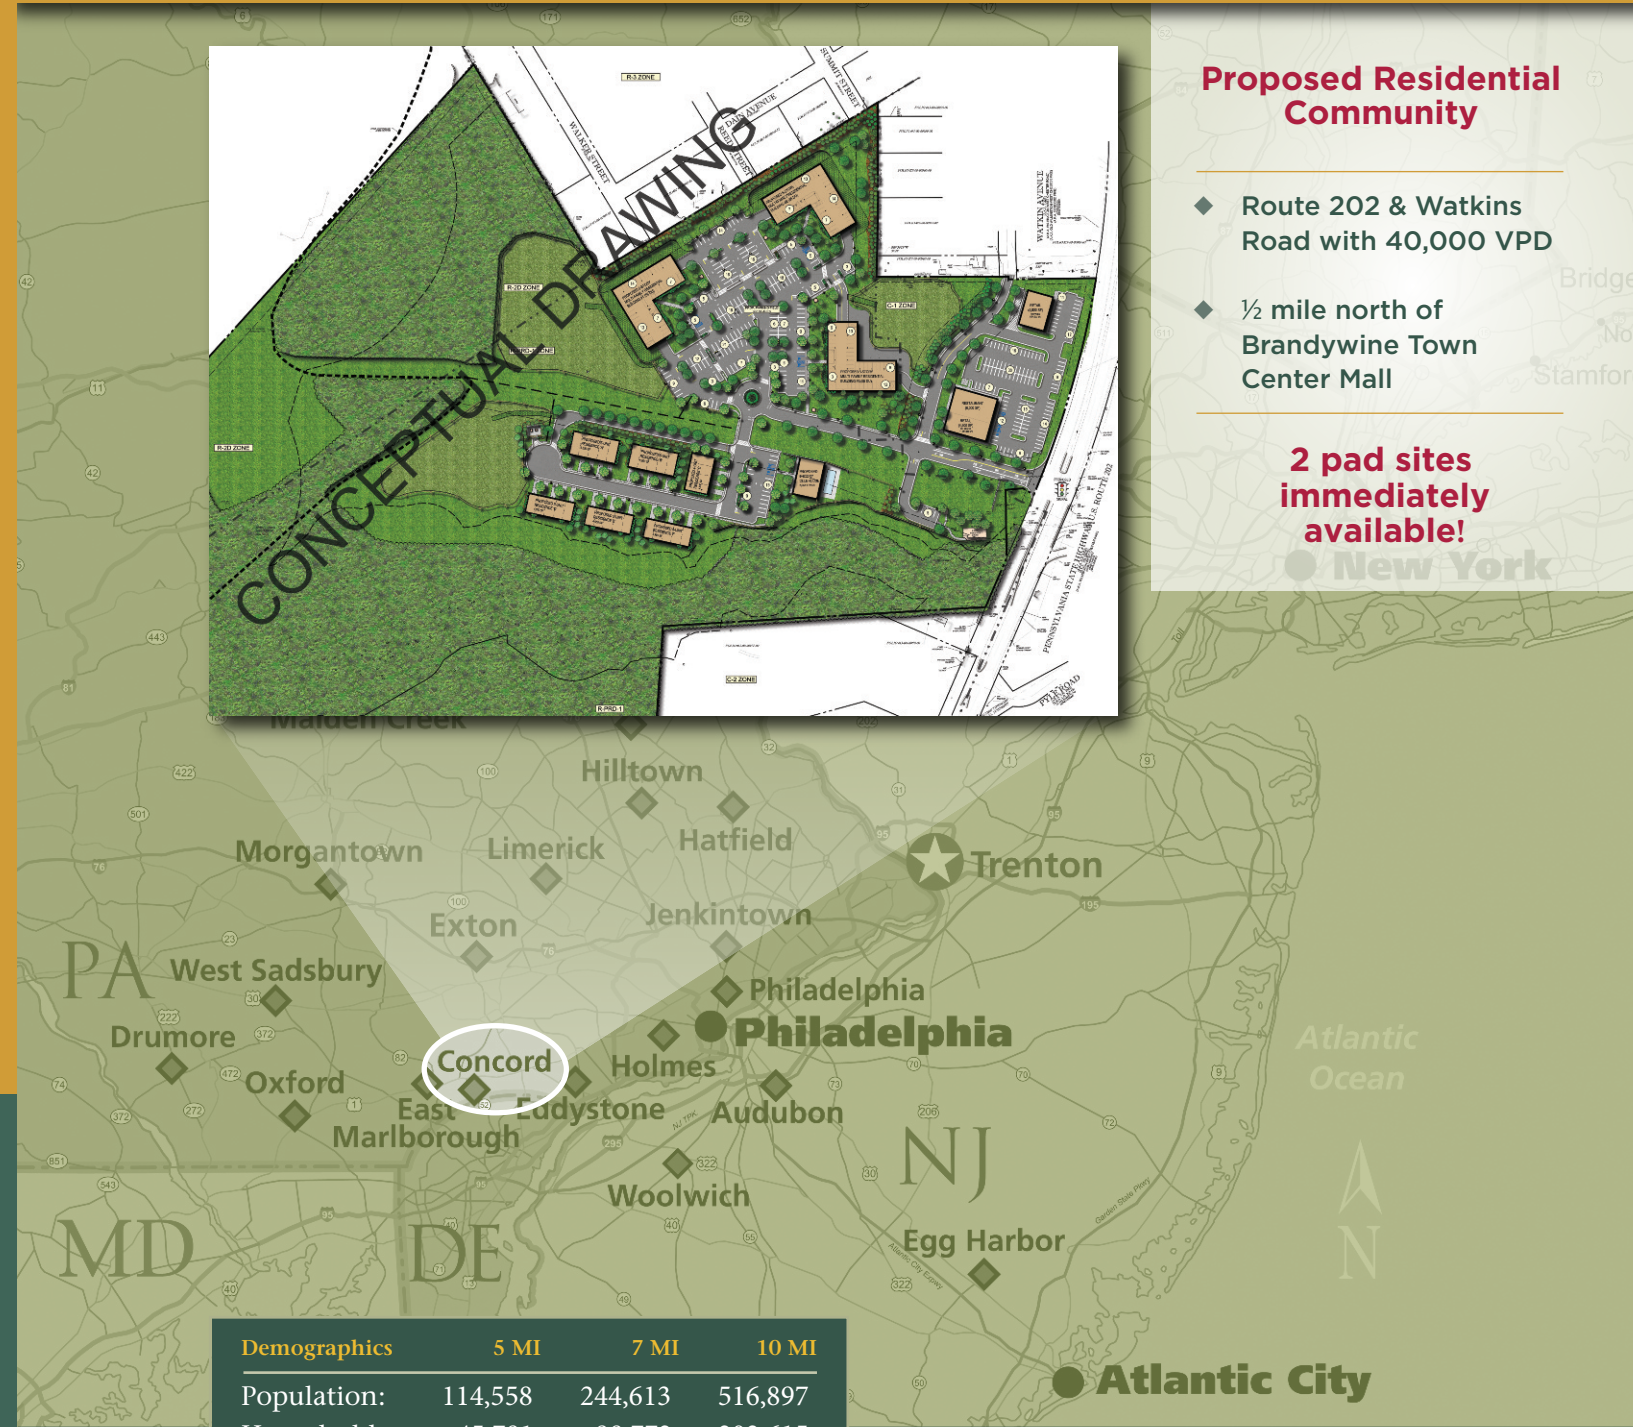

# CONCORD COMMONS

ROUTE 202 & WATKINS ROAD, CHADDS FORD, PA 19137

DELAWARE COUNTY

DELAWARE COUNTY • PA

### Proposed Residential Community

- ◆ Route 202 & Watkins Road with 40,000 VPD
- ◆ ½ mile north of Brandywine Town Center Mall

**2 pad sites immediately available!**

● New York

Demographics	5 MI	7 MI	10 MI
Population:	114,558	244,613	516,897
Households:	45,781	98,772	202,615
Avg HH Inc:	\$130,189	\$115,341	\$105,843