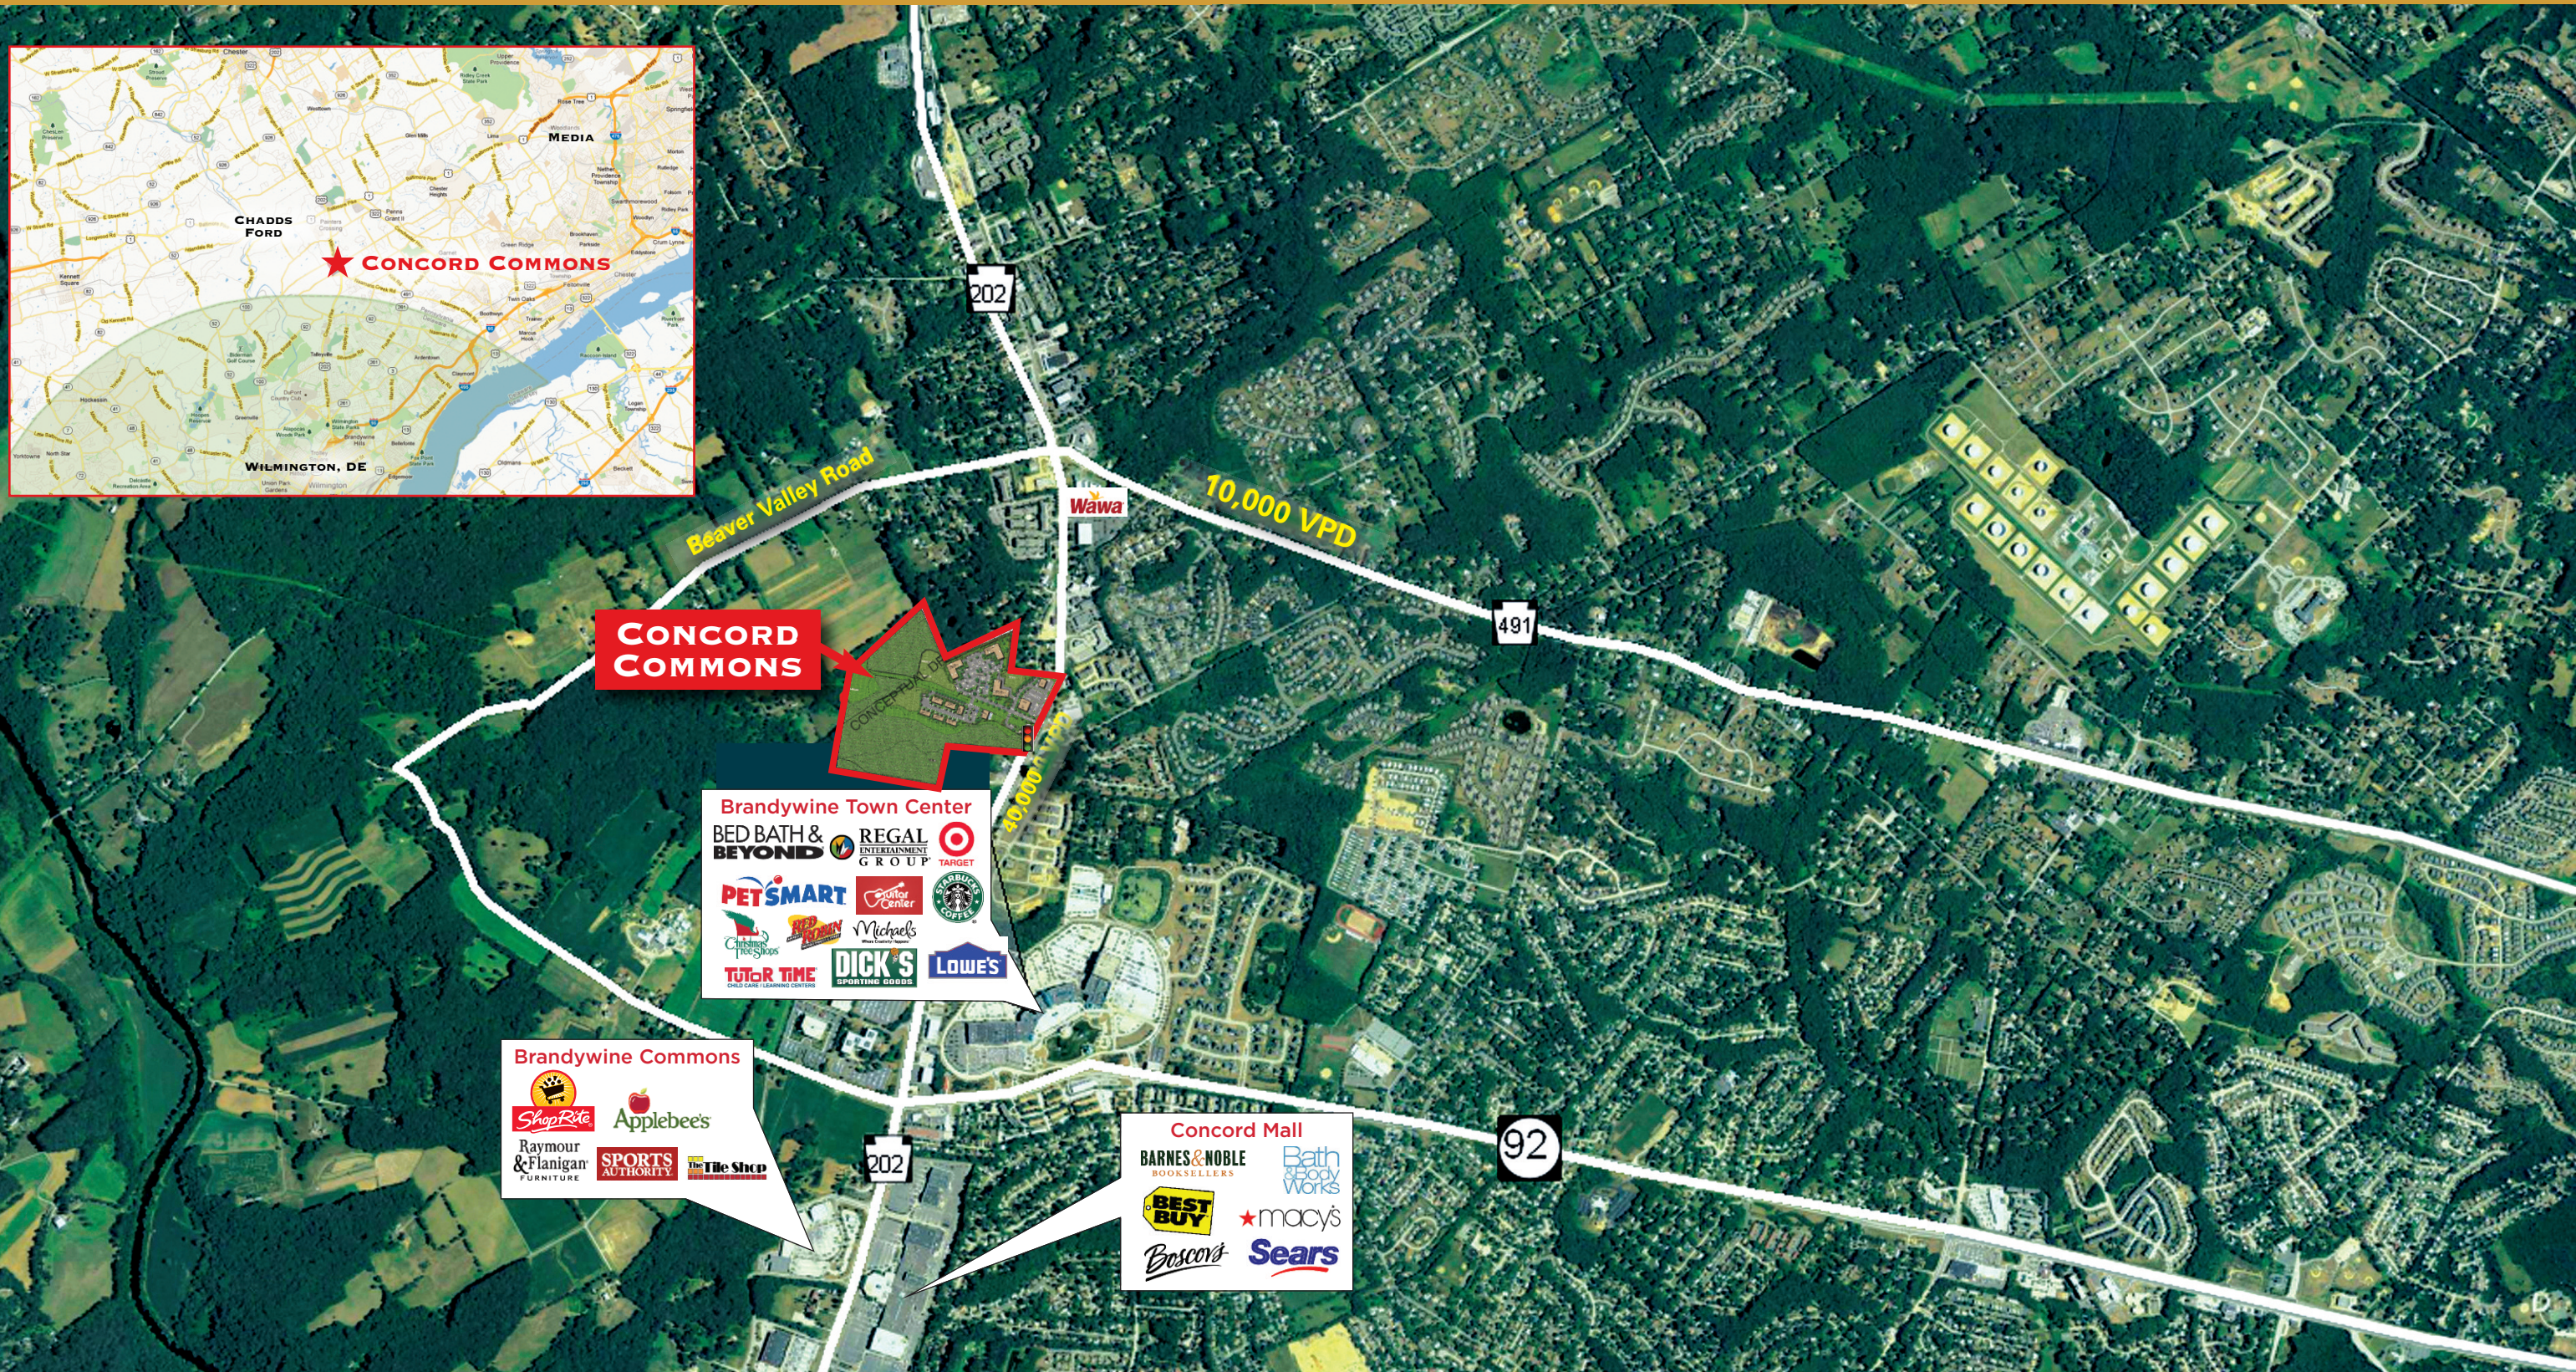

# CONCORD COMMONS

ROUTE 202 & WATKINS ROAD, CHADDS FORD, PA 19137

DELAWARE COUNTY

DELAWARE COUNTY • PA

# CONCORD COMMONS

ROUTE 202 & WATKINS ROAD • CHADDS FORD, PA 19317

### Proposed Residential Community

- ◆ Route 202 & Watkins Road with 40,000 VPD
- ◆ ½ mile north of Brandywine Town Center Mall

**2 pad sites immediately available!**

● New York

Demographics	5 MI	7 MI	10 MI
Population:	114,558	244,613	516,897
Households:	45,781	98,772	202,615
Avg HH Inc:	\$130,189	\$115,341	\$105,843