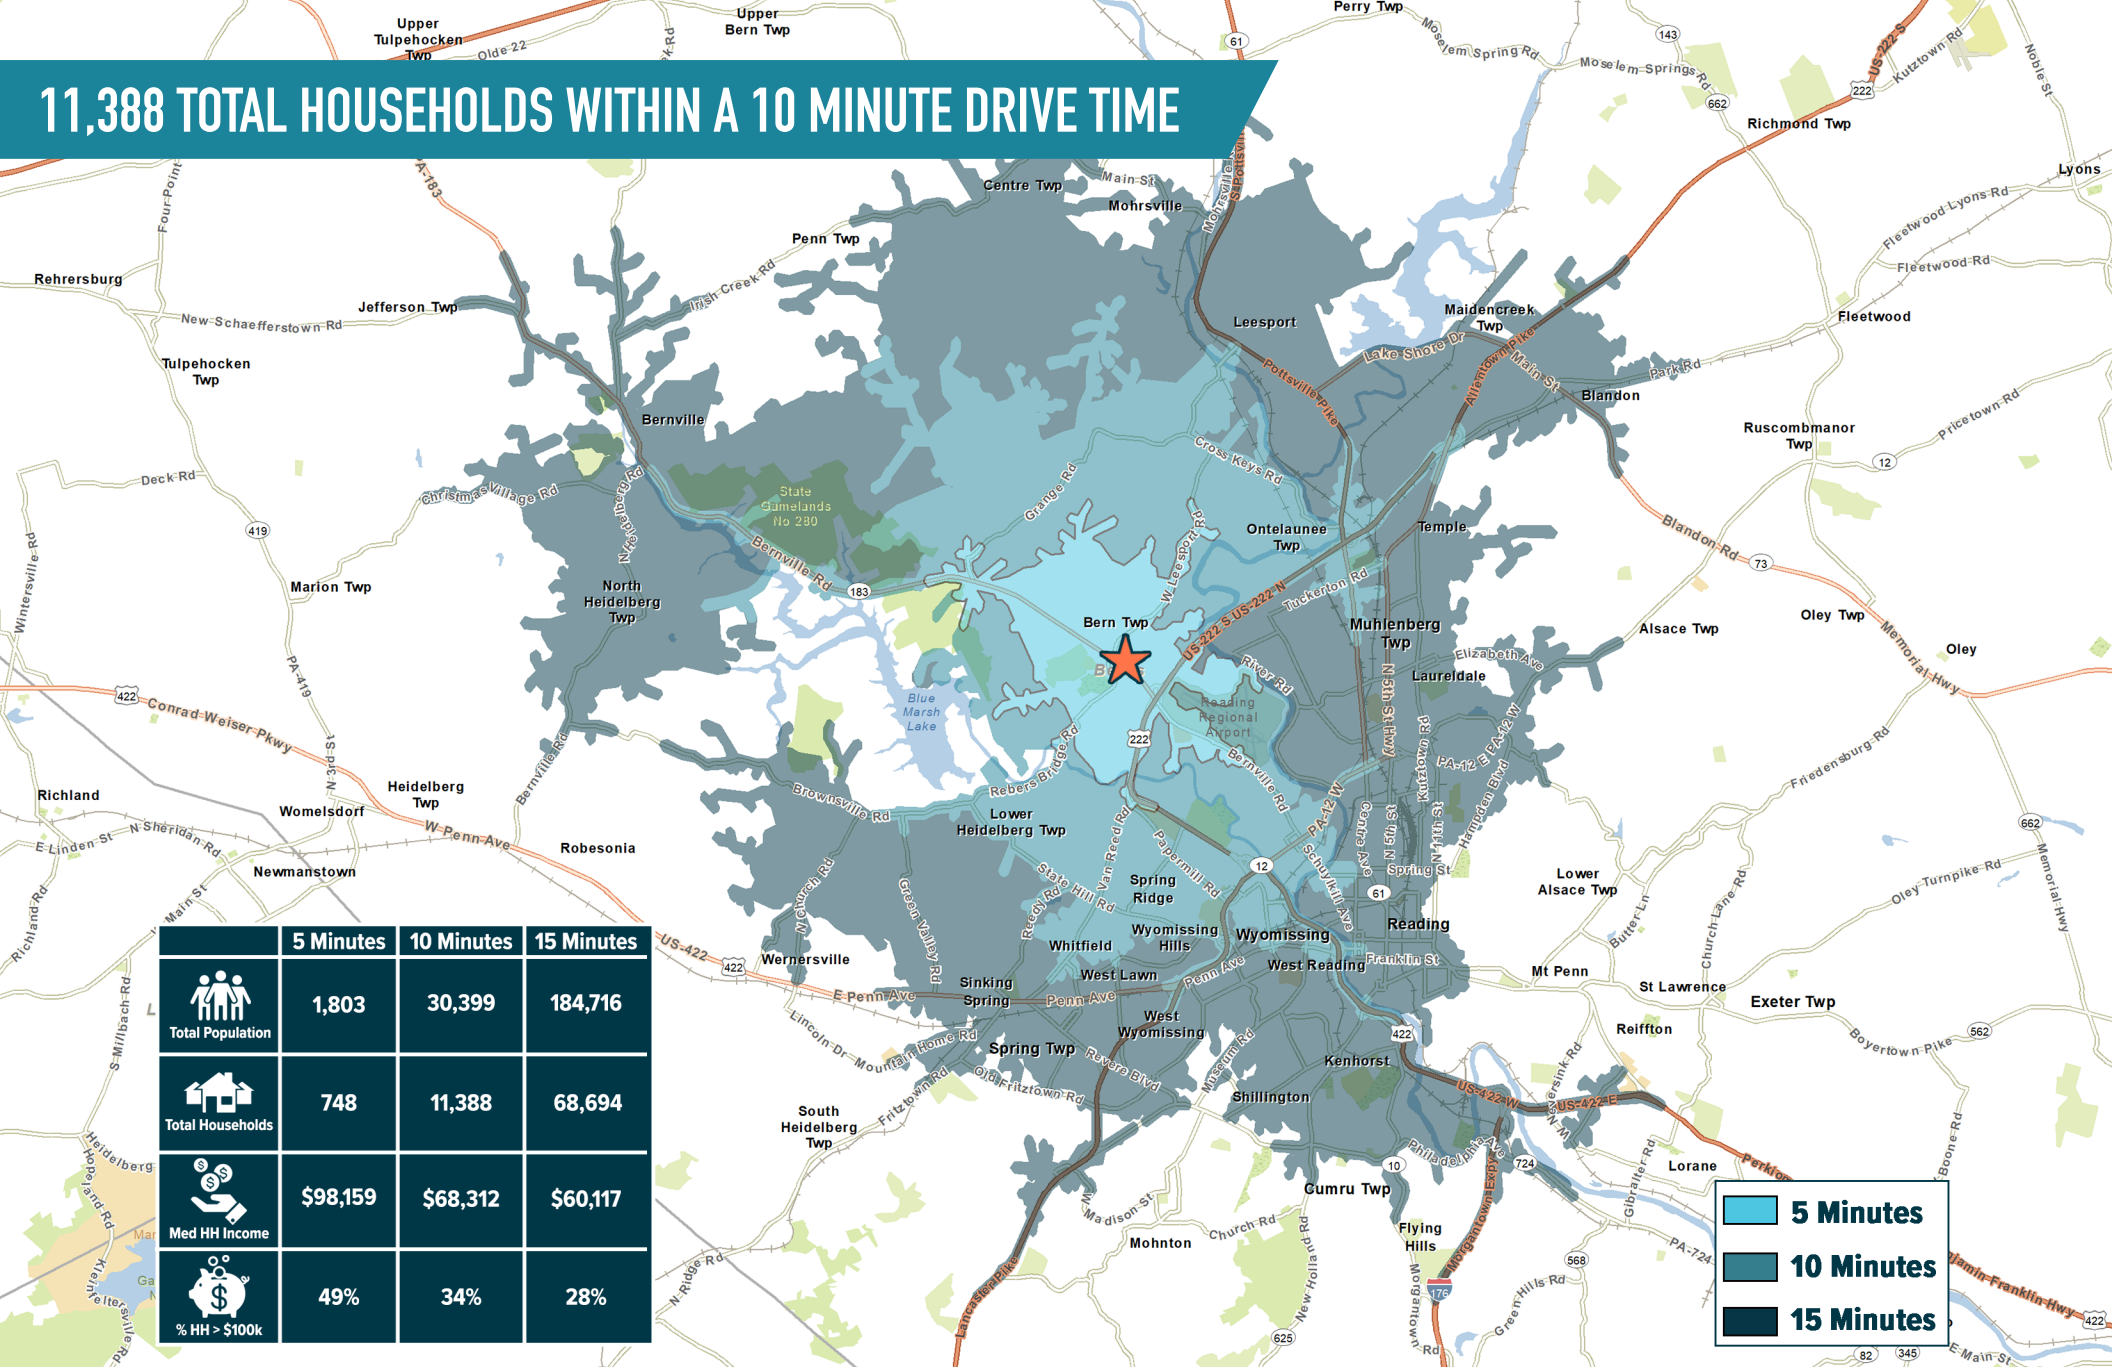

	5 Minutes	10 Minutes	15 Minutes
Total Population	1,803	30,399	184,716
Total Households	748	11,388	68,694
Med HH Income	\$98,159	\$68,312	\$60,117
% HH > \$100k	49%	34%	28%

5 Minutes

10 Minutes

15 Minutes