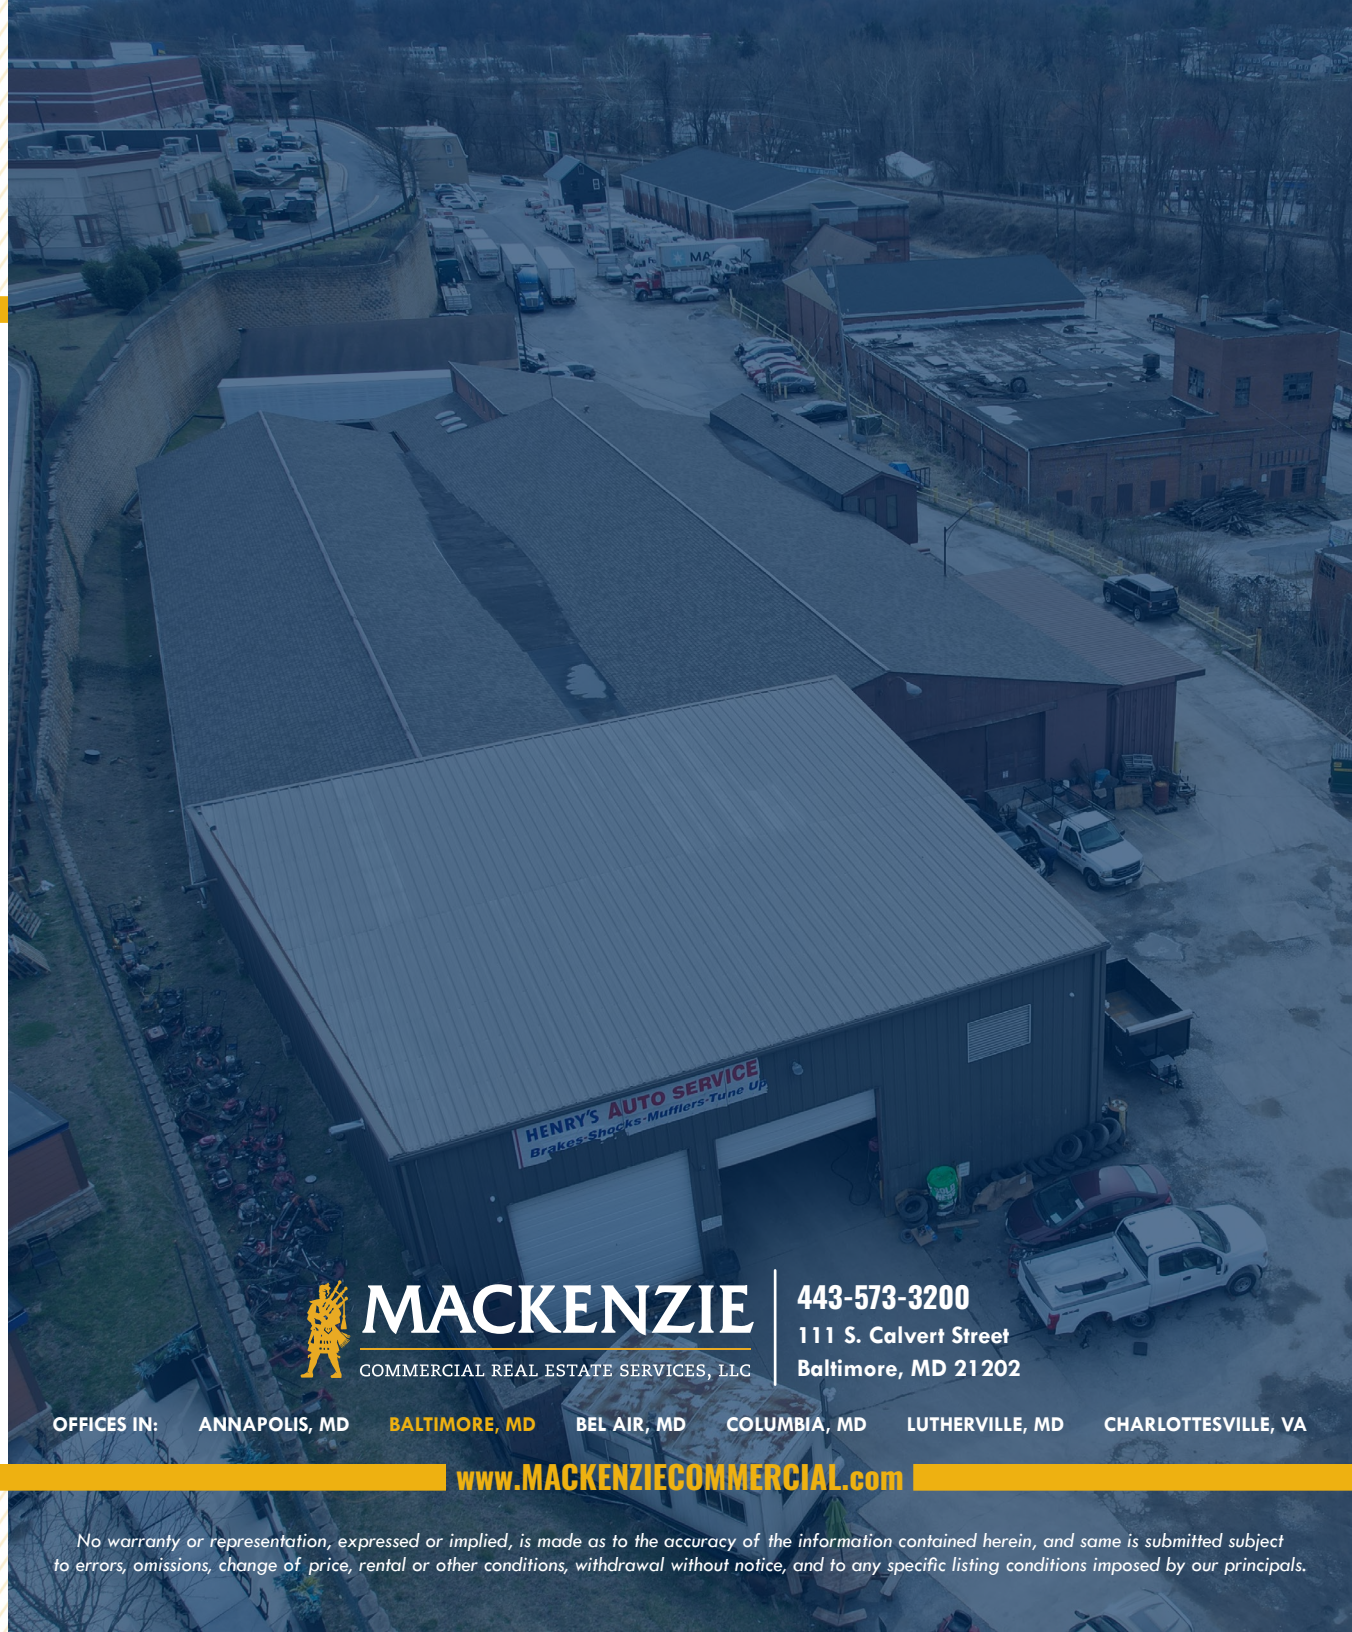

FOR MORE INFO CONTACT:

ANDREW MEEDER, SIOR

SENIOR VICE PRESIDENT & PRINCIPAL

410.494.4881

AMEEDER@mackenziecommercial.com

MATTHEW CURRAN, SIOR

SENIOR VICE PRESIDENT & PRINCIPAL

443.573.3203

MCURRAN@mackenziecommercial.com

DANIEL HUDAK, SIOR

SENIOR VICE PRESIDENT & PRINCIPAL

443.573.3205

DHUDAK@mackenziecommercial.com

KETCH SECOR

SENIOR VICE PRESIDENT

410.409.0990

KSECOR@mackenziecommercial.com

VISIT **PROPERTY PAGE** FOR MORE INFORMATION.

MACKENZIE

COMMERCIAL REAL ESTATE SERVICES, LLC

443-573-3200

111 S. Calvert Street
Baltimore, MD 21202

OFFICES IN: ANNAPOLIS, MD **BALTIMORE, MD** BEL AIR, MD COLUMBIA, MD LUTHERVILLE, MD CHARLOTTESVILLE, VA

www.MACKENZIECOMMERCIAL.com

No warranty or representation, expressed or implied, is made as to the accuracy of the information contained herein, and same is submitted subject to errors, omissions, change of price, rental or other conditions, withdrawal without notice, and to any specific listing conditions imposed by our principals.