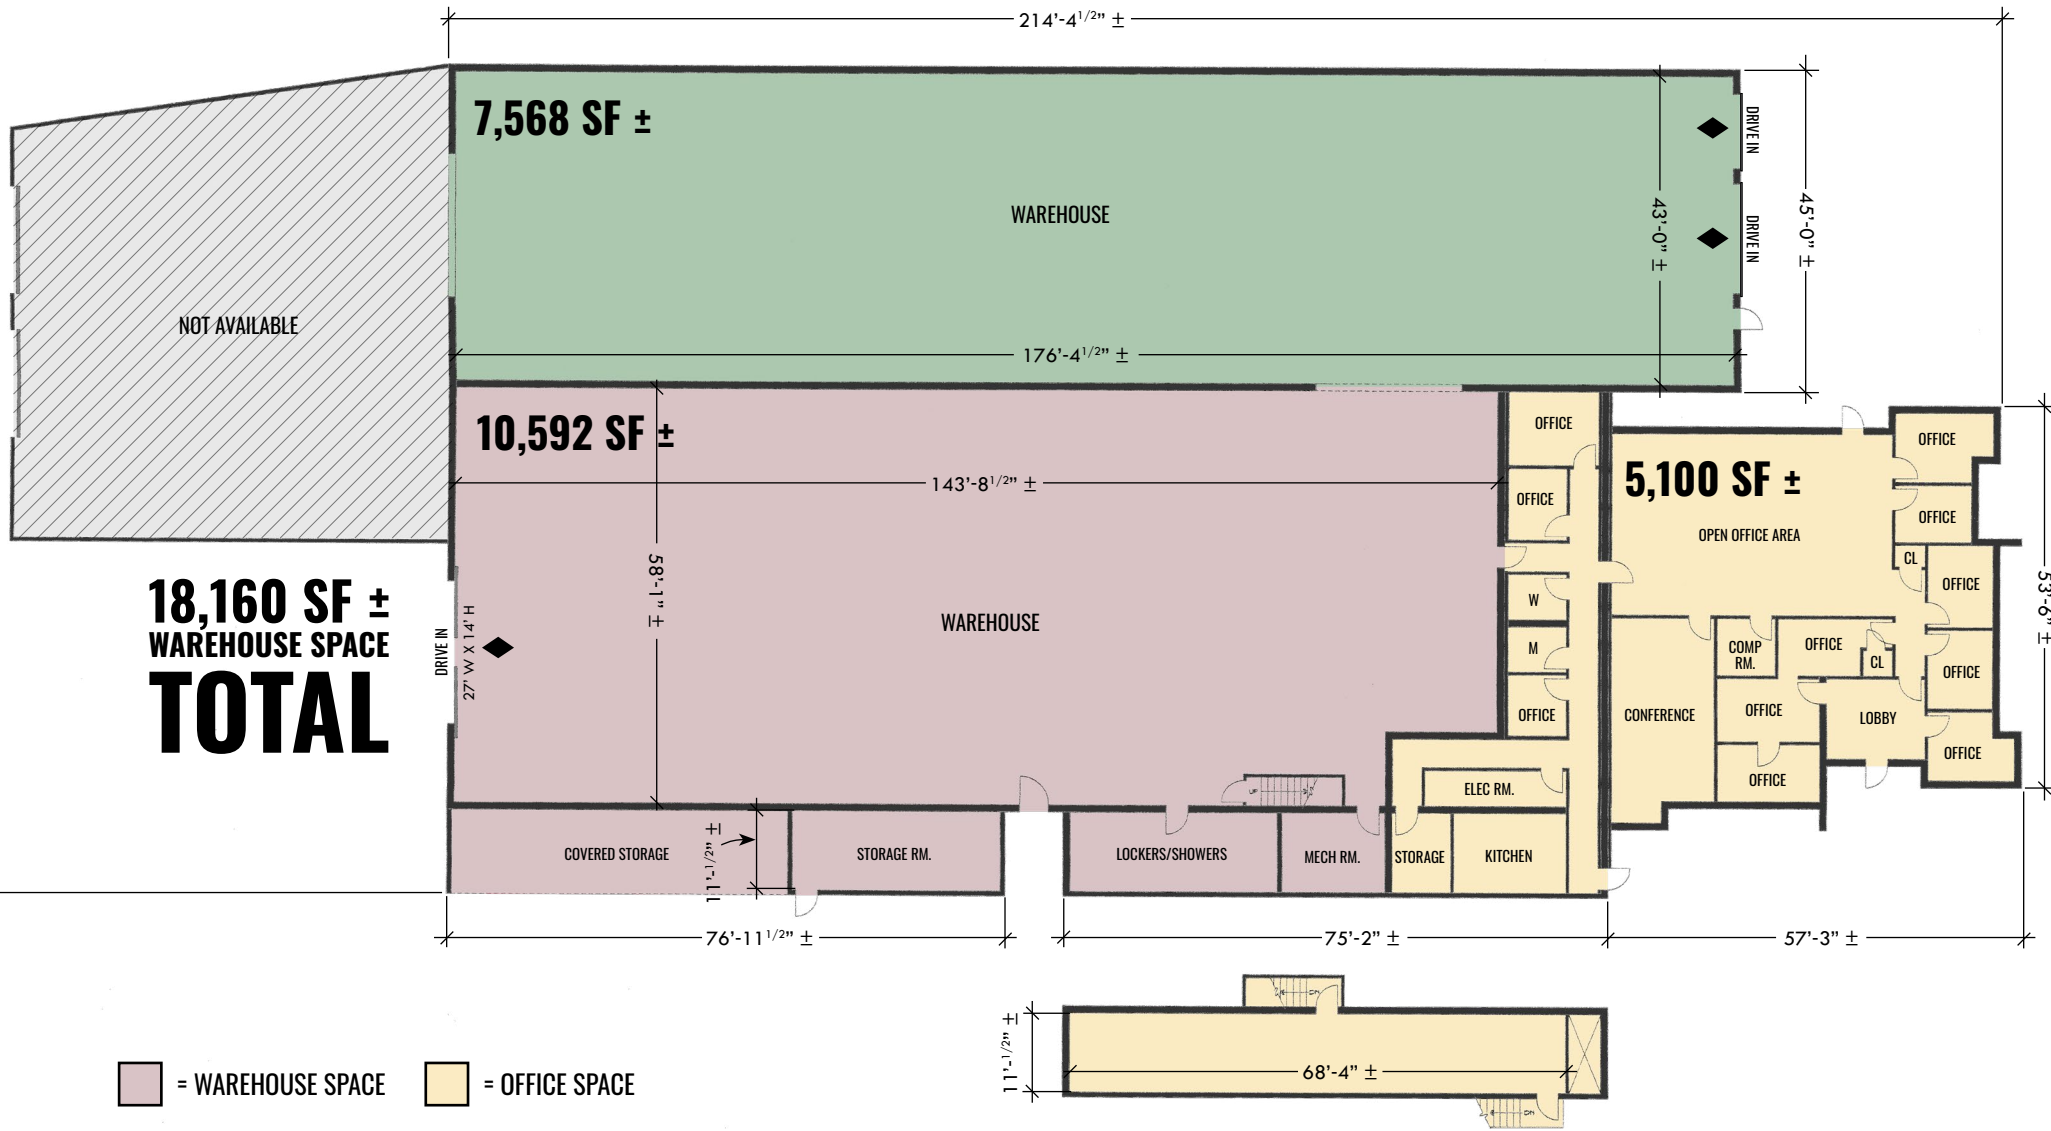

FOR **LEASE** OR **SALE**

WAREHOUSE SPACE WITH OUTSIDE STORAGE

10425A REISTERSTOWN ROAD | OWINGS MILLS, MARYLAND 21117

MACKENZIE

COMMERCIAL REAL ESTATE SERVICES, LLC

PROPERTY OVERVIEW

HIGHLIGHTS:

- 23,260 SF ± total
 - » 18,160 SF ± column-free warehouse space (Demisable down to 7,568 SF ±)
 - » 5,100 SF ± office space
- 1 Acre ± of paved, fenced outside storage
- 3 drive ins
- Easy access to Route 140, I-695
- Heavy power
- Easy access on Reisterstown Road/Route 140

SF AVAILABLE: 7,568-23,260 SF ±

OUTSIDE STORAGE: 1.0 ACRE ±

CLEAR HEIGHT: 15' ±

LOADING: 3 DRIVE INS

ZONING: ML IM (MANUFACTURING, LIGHT)
[INDUSTRIAL, MAJOR DISTRICT]

PRICING: NEGOTIABLE

GOOGLE STREET VIEW

AERIAL / PARCEL OUTLINE

DRIVE IN x1

DRIVE IN x2

23,260 SF ±

1.0 AC ±
OF OUTSIDE
STORAGE

FLOOR PLAN

LOCAL BIRDSEYE

140

TRADE AREA